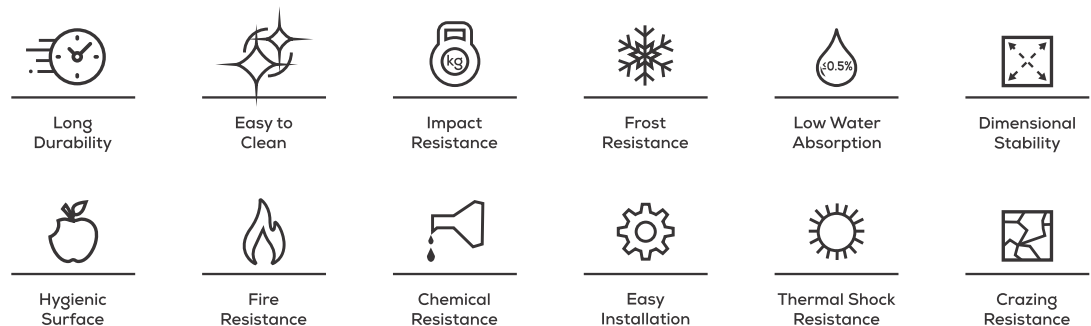

Technical specification