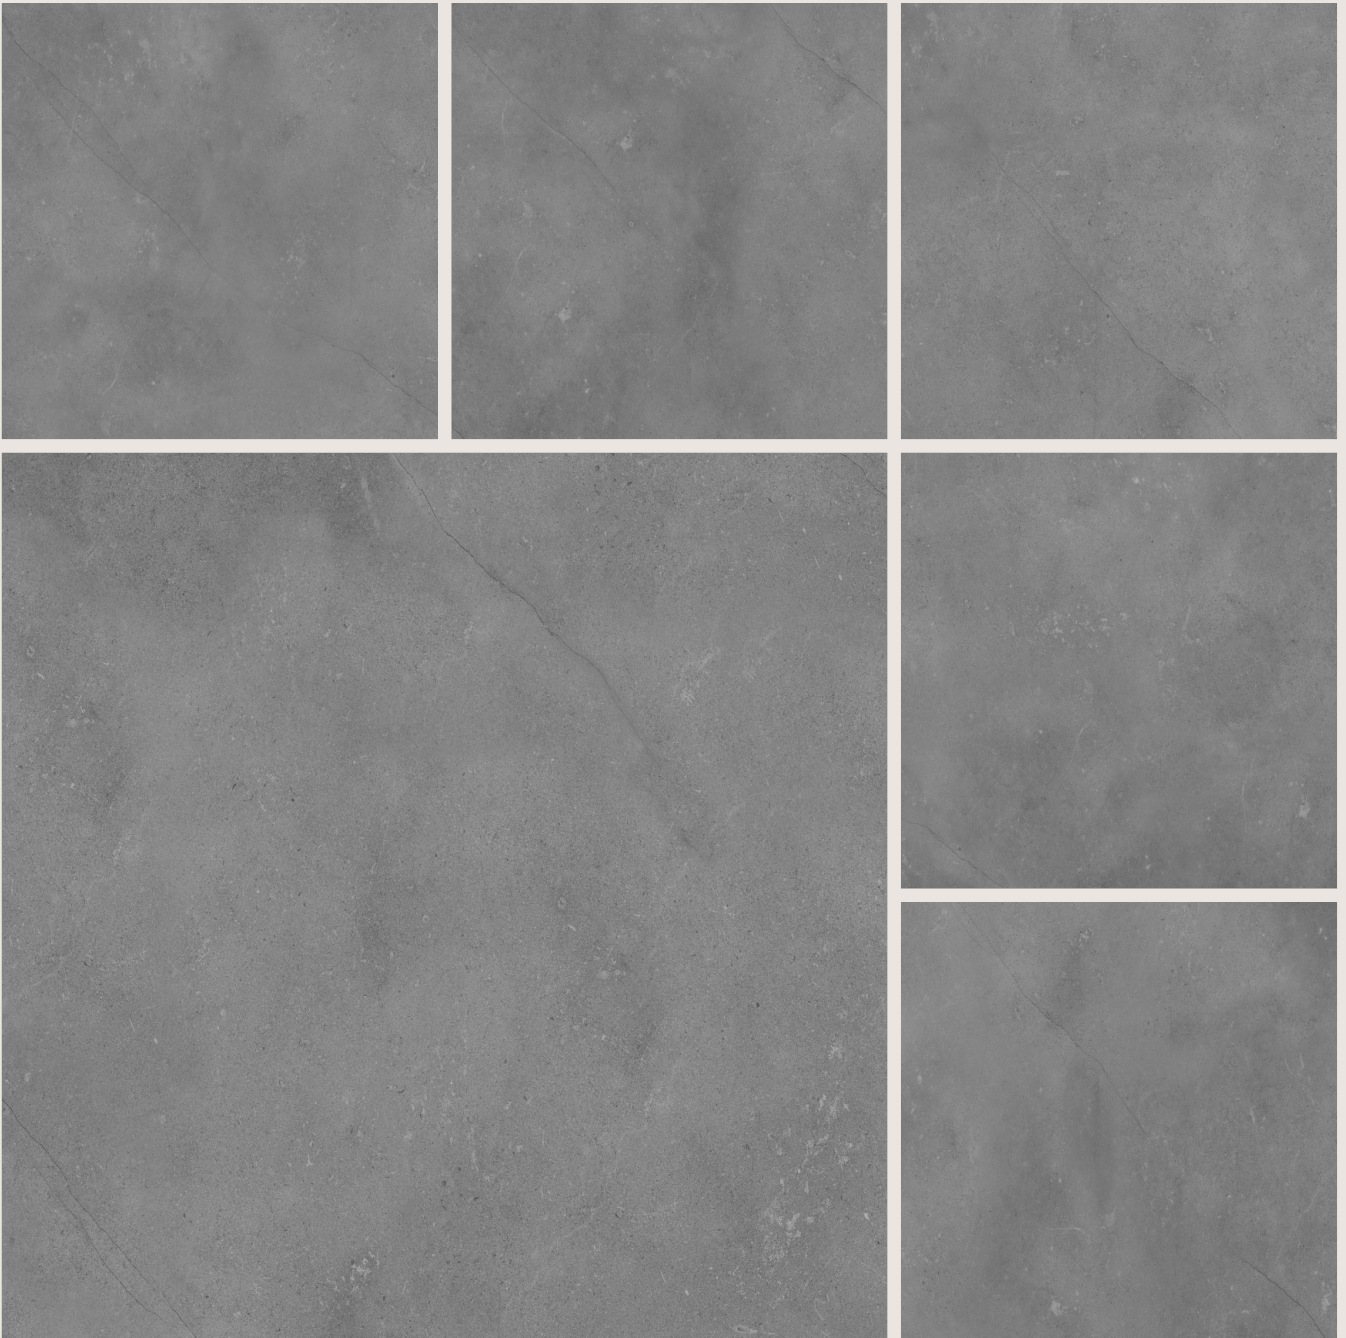

ODIN WIDE

Matt Finish

ORIO CHOCO

Matt Finish

R-6

ORIO GREY

Matt Finish

R-6