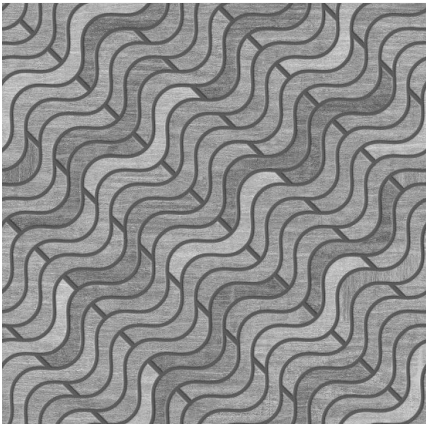

Matt
Finish

CREAZ WOOD BROWN

CREAZ WOOD BROWN

Antovia[™] | **Matt**
surfaces | **Finish**

CREAZ WOOD GREY

Antovia[™]
surfaces

Matt
Finish

CREAZ WOOD WALNUT