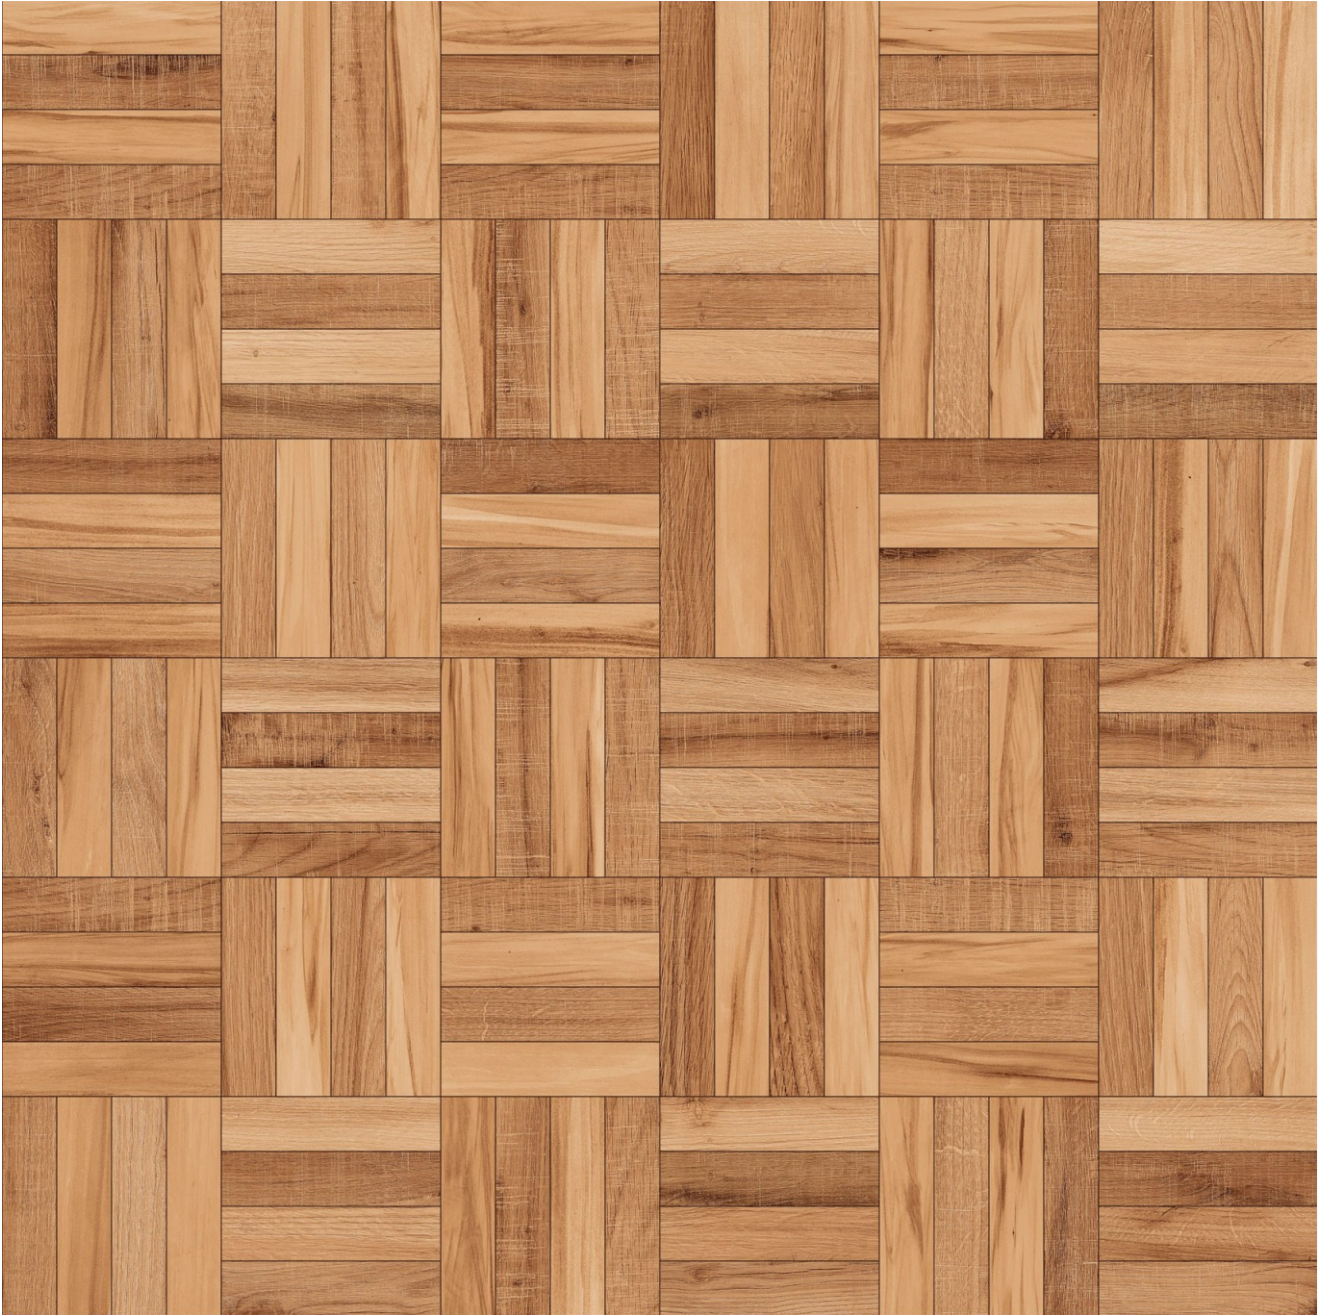

HEART WOOD NATURAL