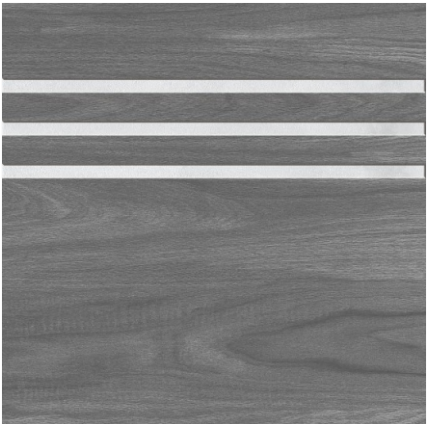

Antovia™
surfaces

Matt
Finish

ETHIC WOOD GREY

R-4