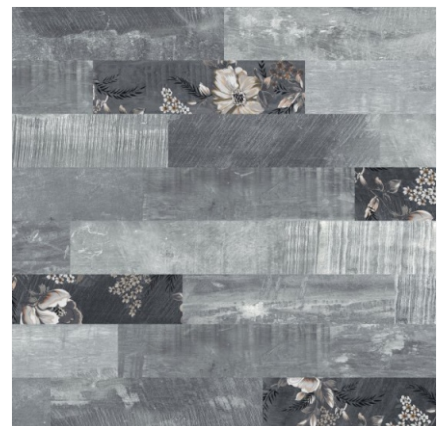

HEXA WOOD NATURAL

HEXA WOOD NATURAL

Antovia[™]
surfaces

**Matt
Finish**

KEROS GREY

R-4

Antovia™
surfaces

**Matt
Finish**