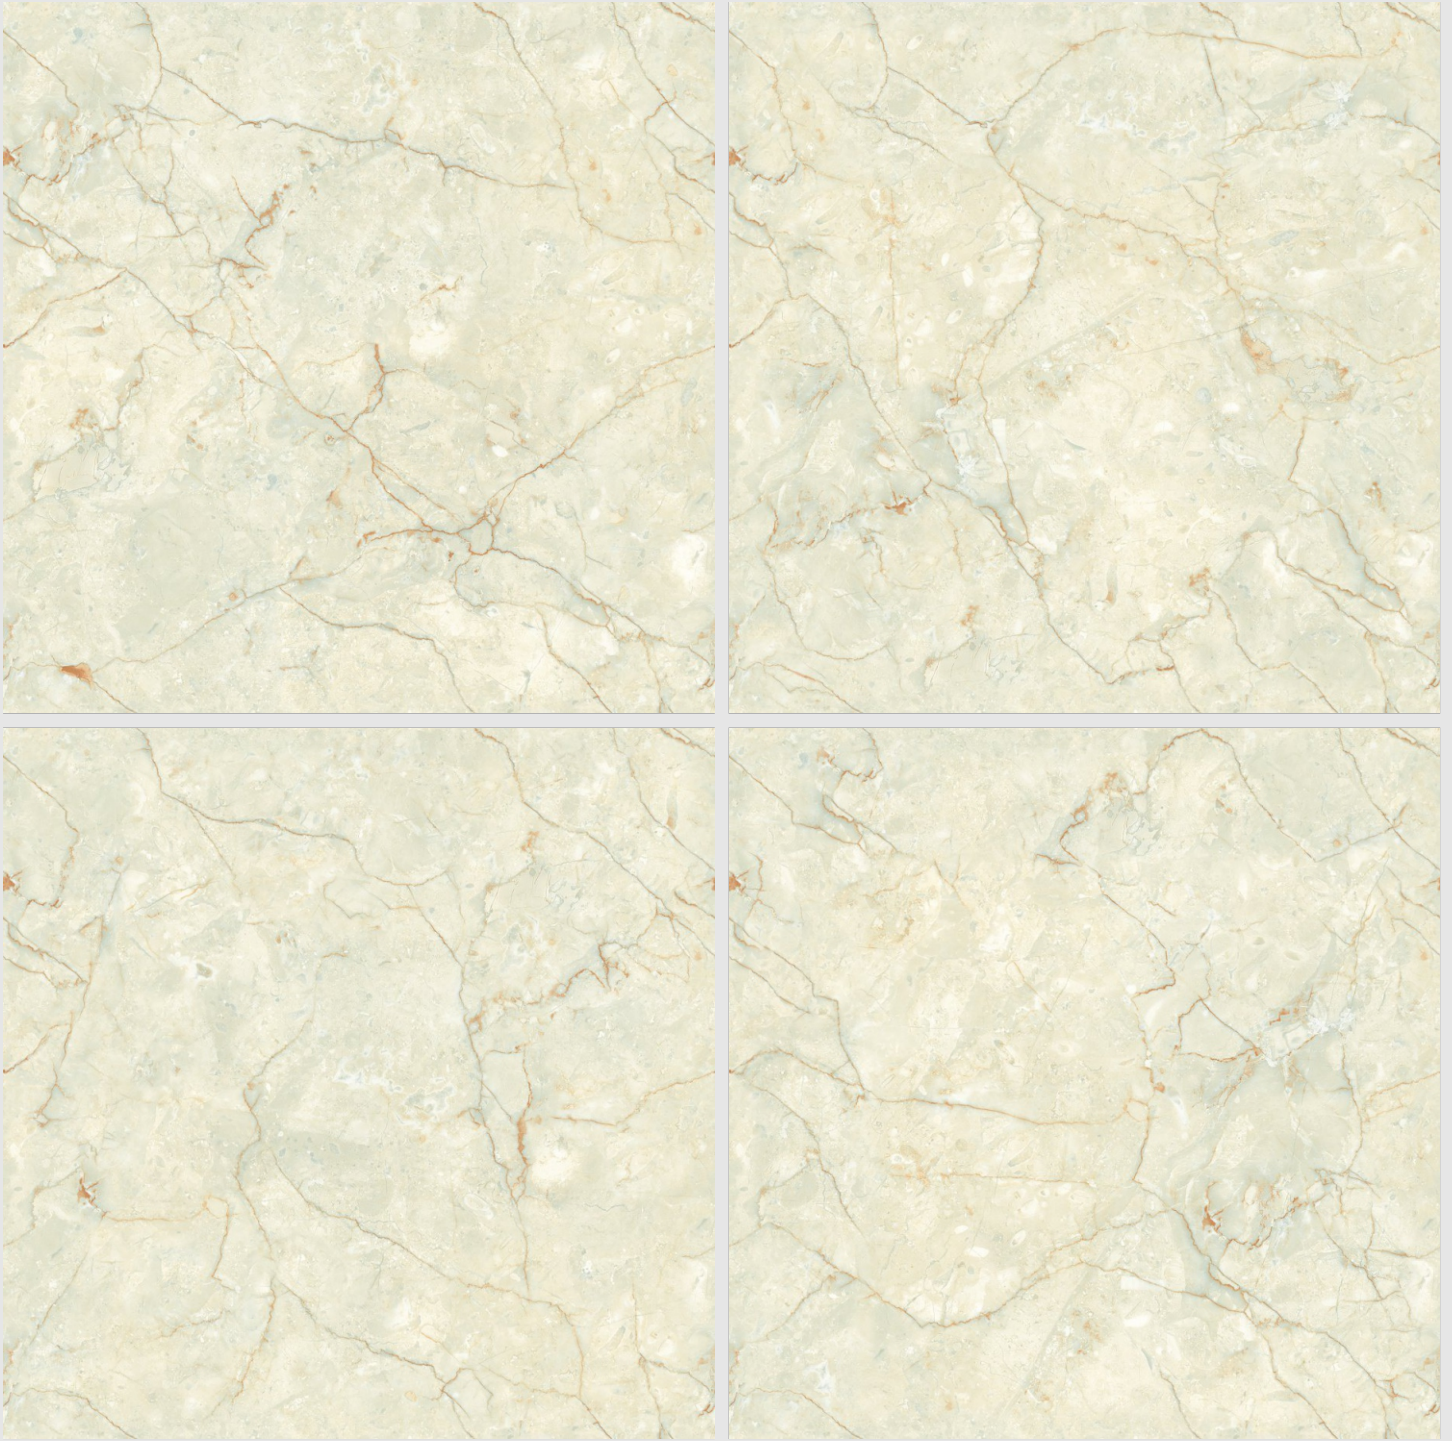

600x
600mm

Endless
Glossy Finish

MORWAD GOLD

R-04

Antovia[™]
surfaces

600x
600mm

Endless
Glossy Finish

MORWAD GOLD