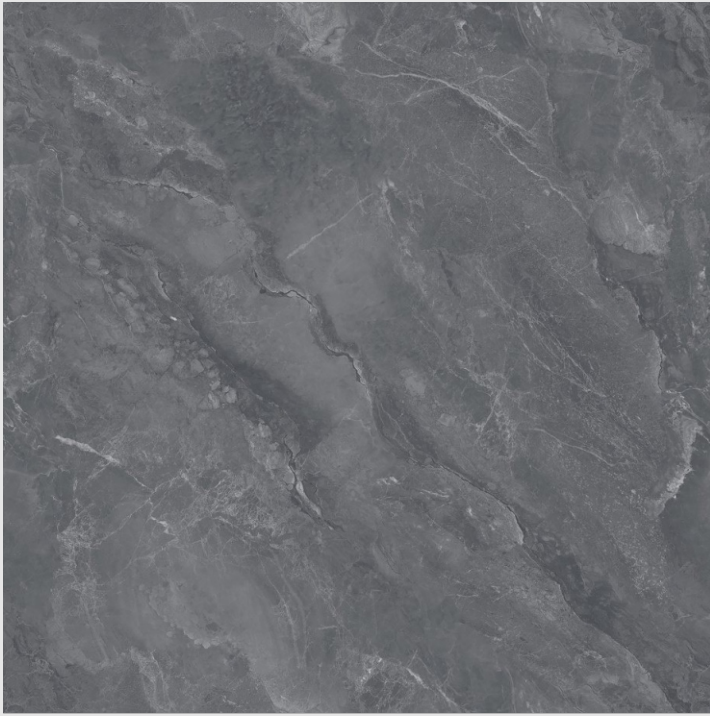

FANEZA COAL

R-03

Antovia™
surfaces

600x
600mm

Endless
Glossy Finish