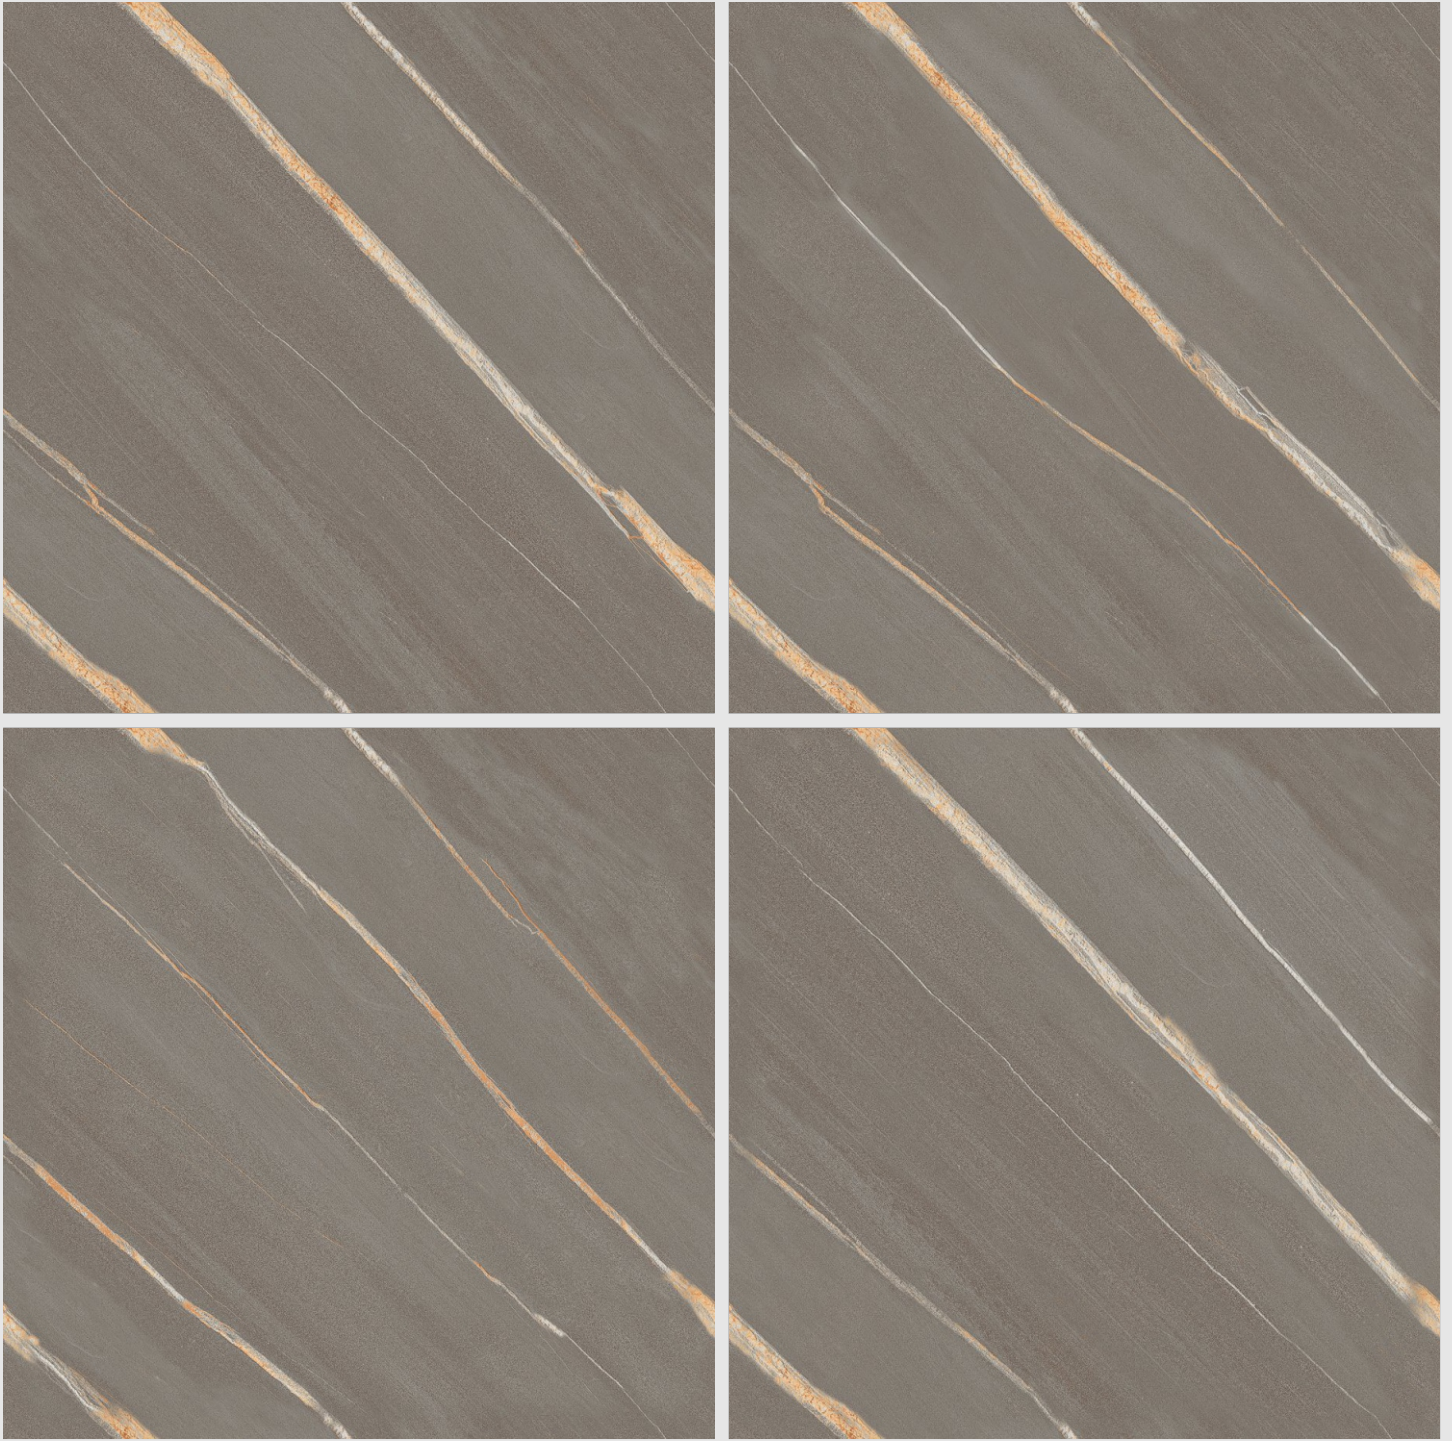

GILFORD MUD

R-04

Antovia™
surfaces

600x
600mm

Endless
Glossy Finish