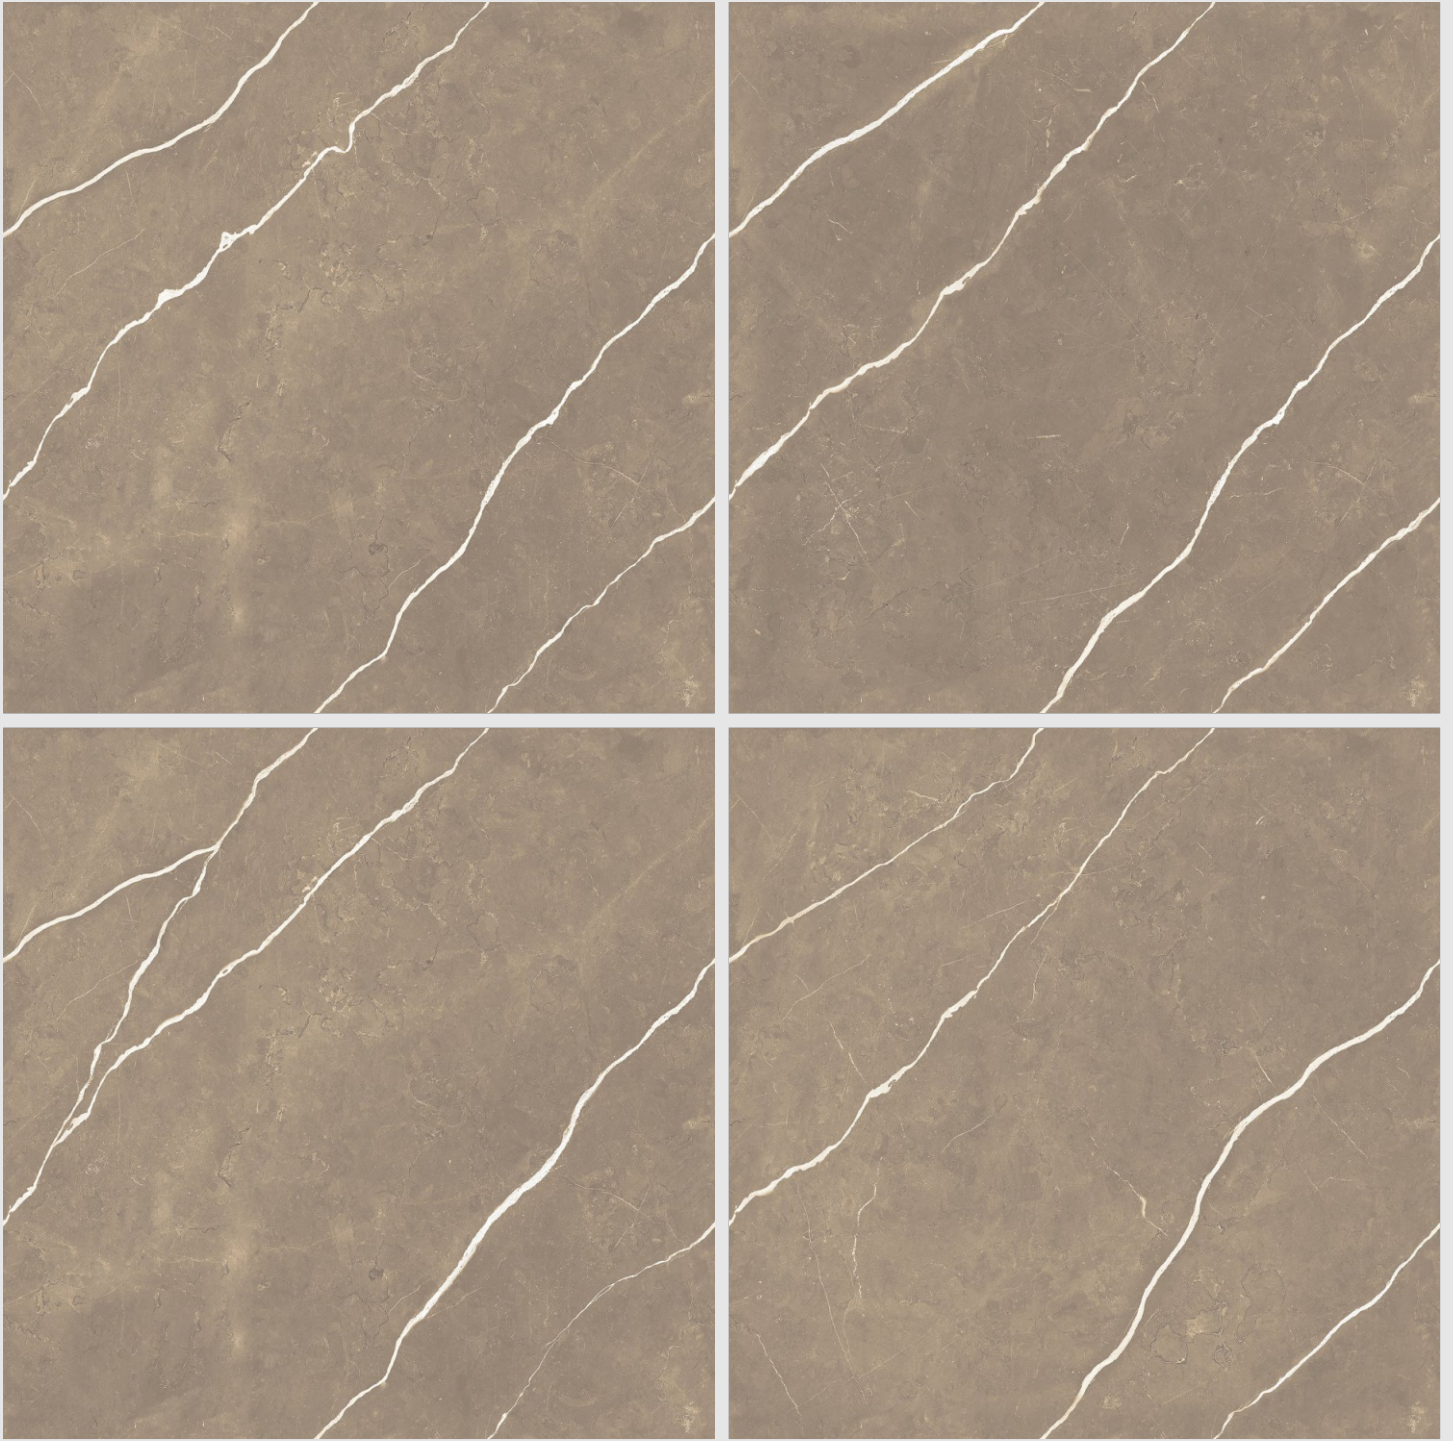

ESTORIA BROWN

R-04

Antovia™
surfaces

600x
600mm

Endless
Glossy Finish