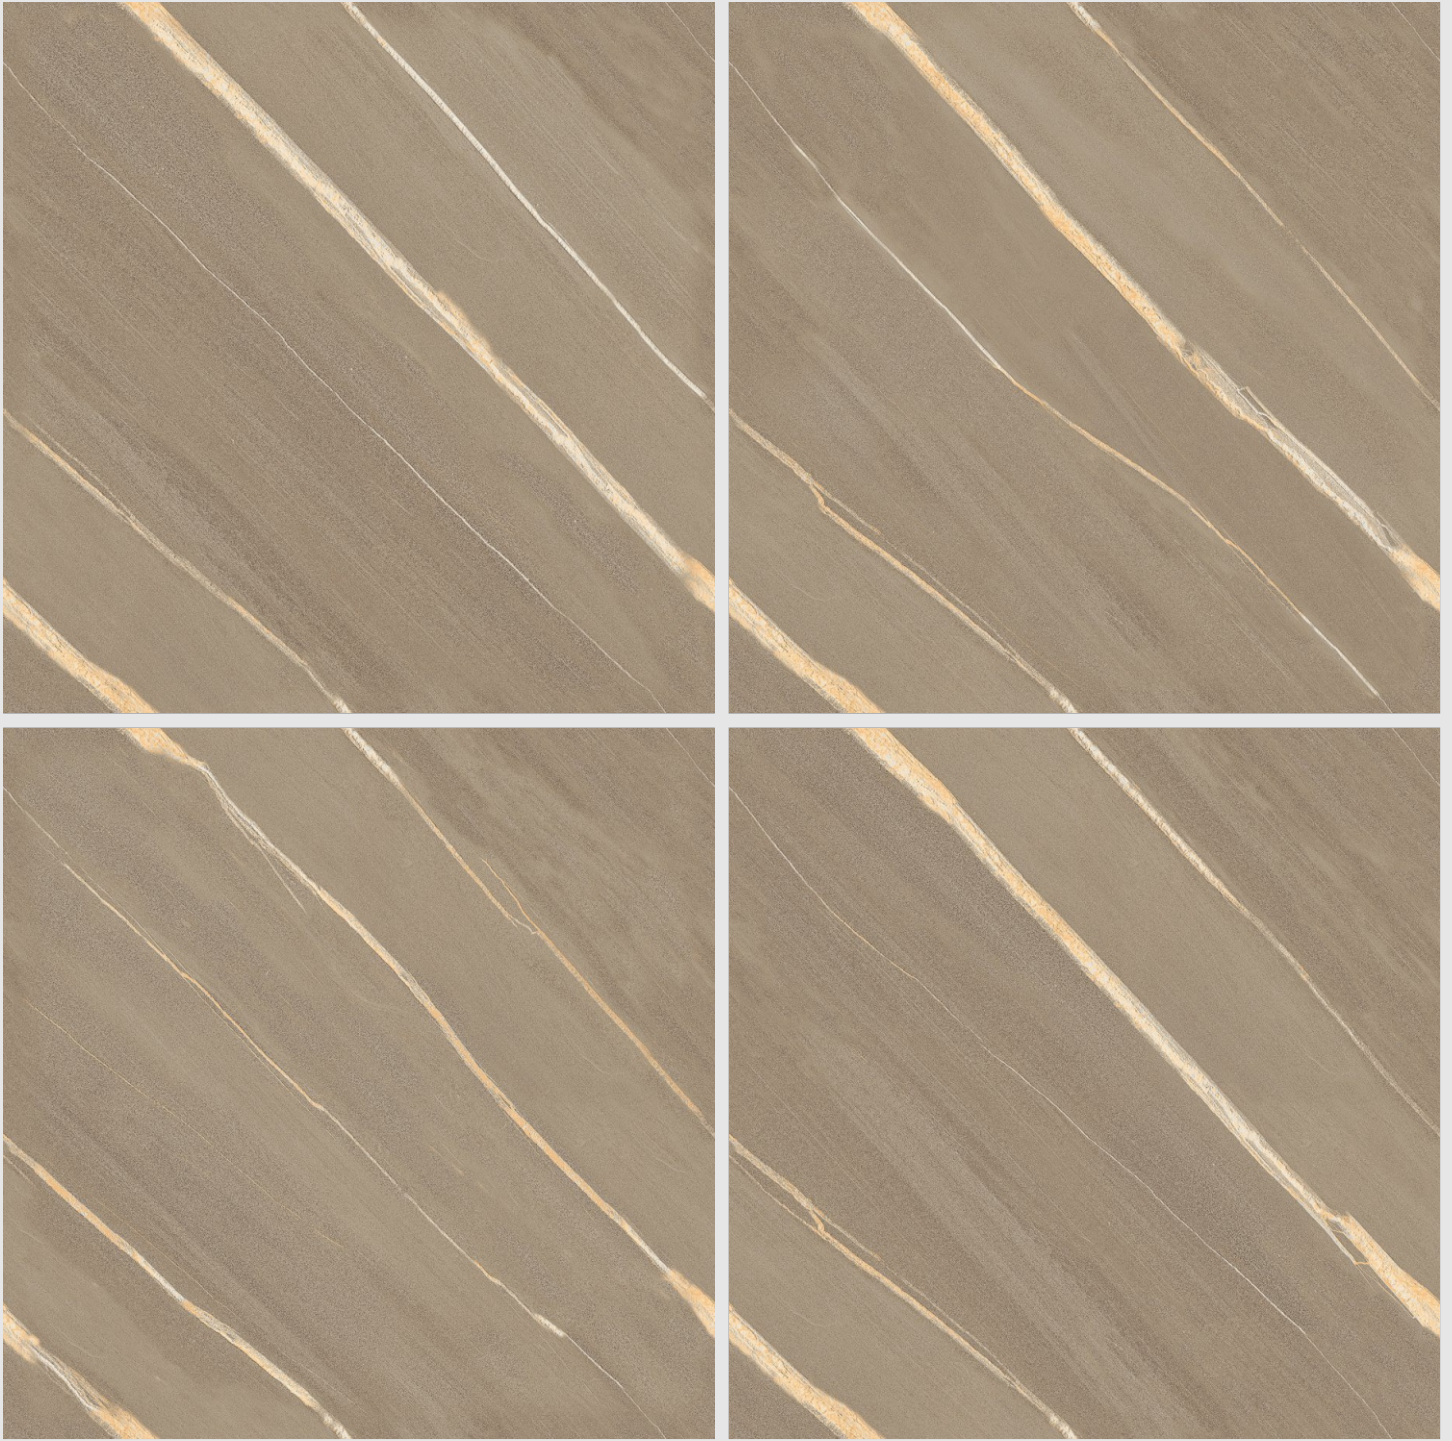

Endless
Glossy Finish

FUSINO MUD

R-04

Antovia™
surfaces

600x
600mm

Endless
Glossy Finish

GILFORD BROWN

R-04