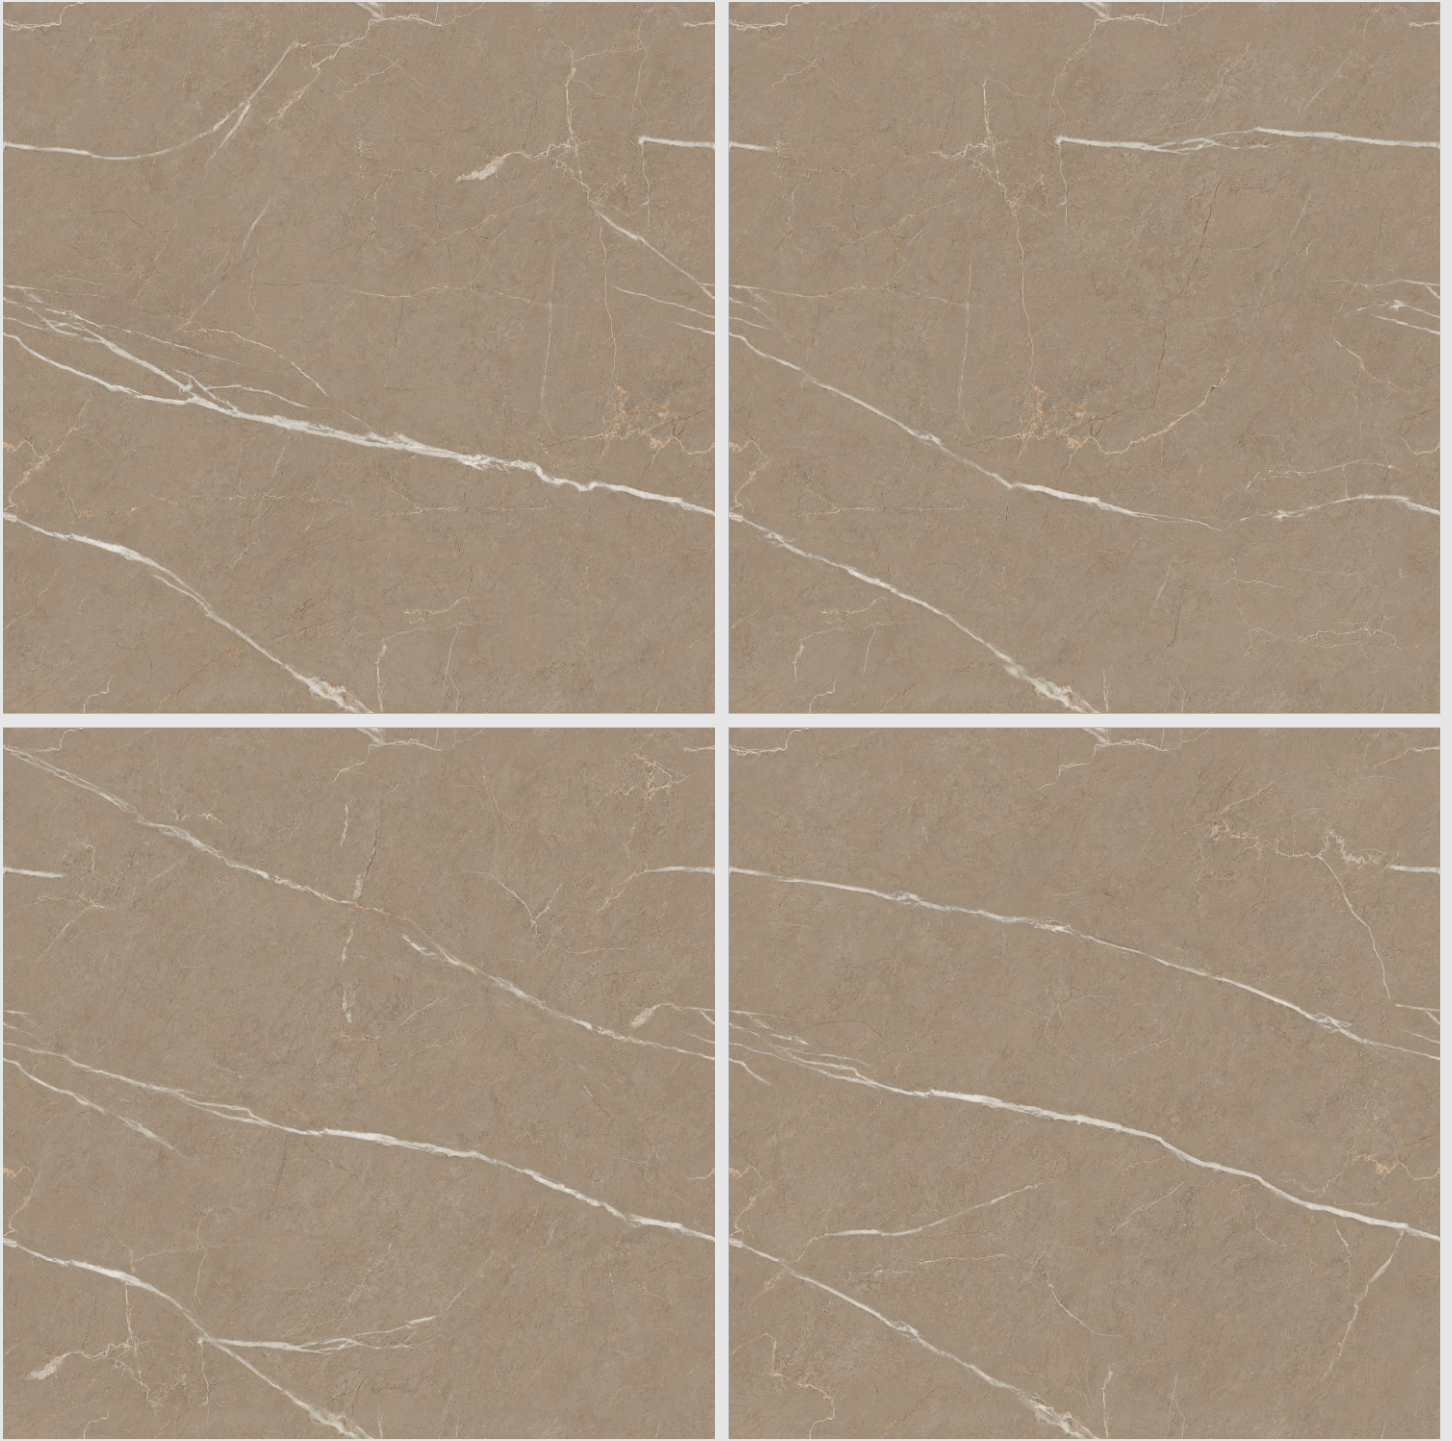

TUNISIA BROWN

R-04

Antovia™
surfaces

600x
600mm

Endless
Glossy Finish