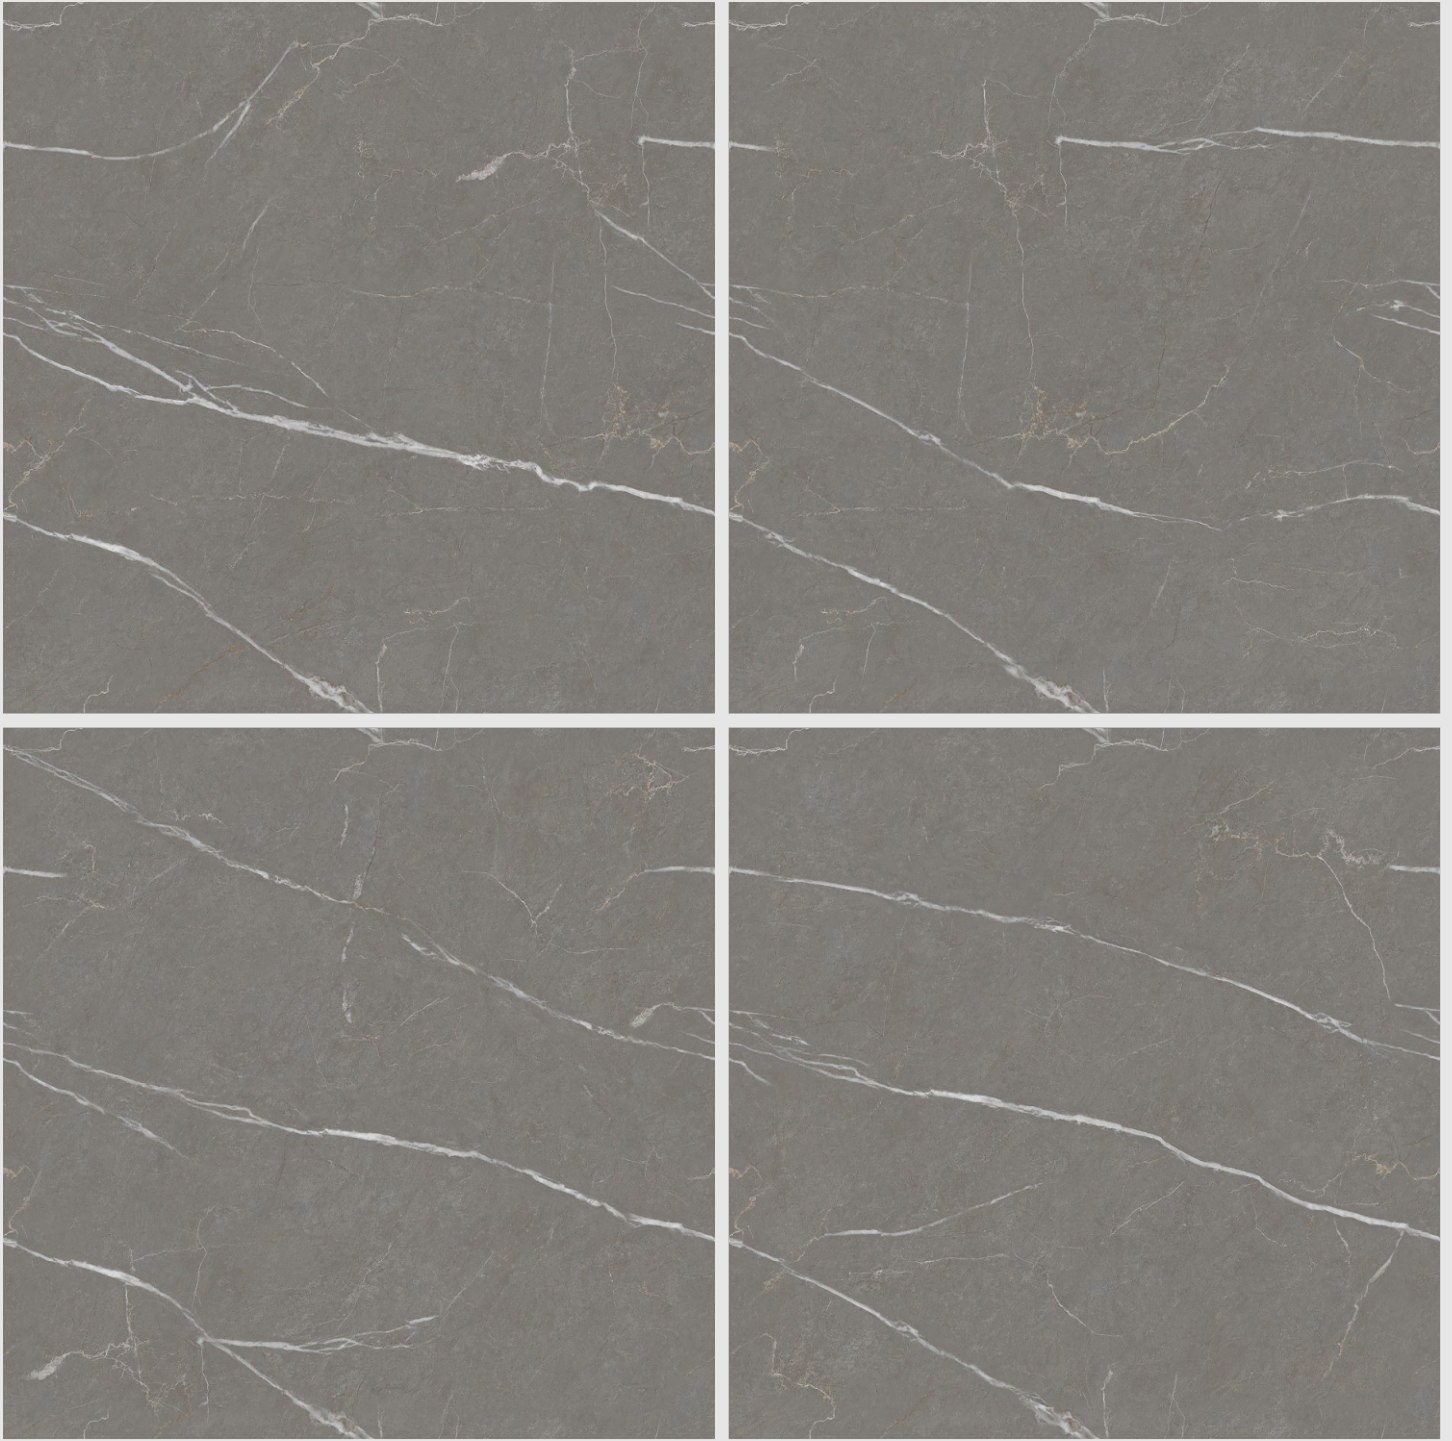

TUNISIA CHOCO

R-04

Antovia™
surfaces

600x
600mm

Endless
Glossy Finish