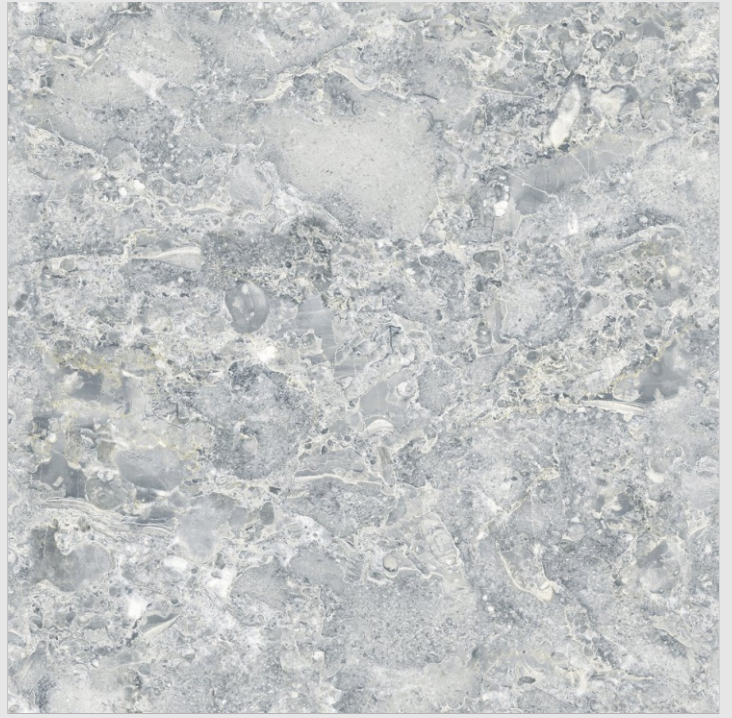

Antovia™
surfaces

600x
600mm

Endless
Glossy Finish

INTORK CHOCO

R-04

Antovia™
surfaces

600x
600mm

Endless
Glossy Finish