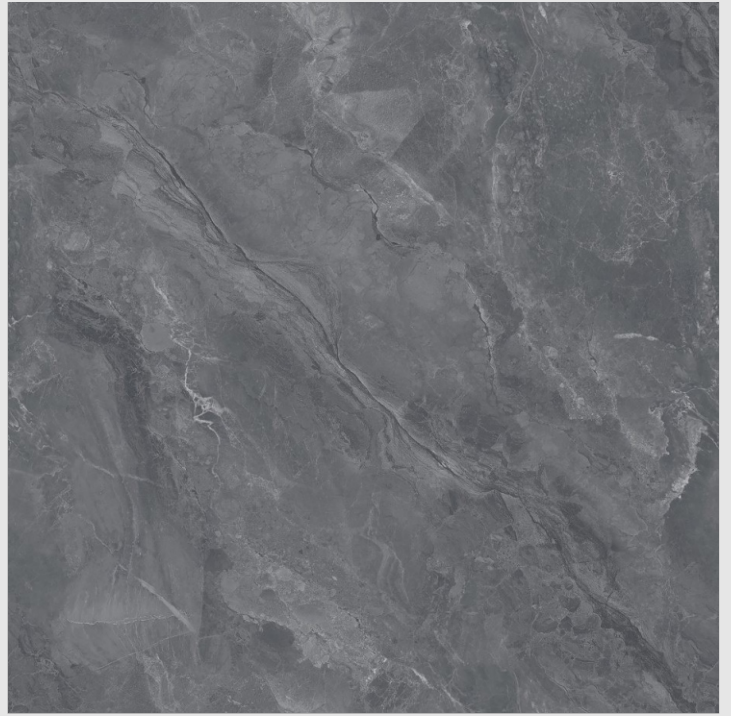

FANEZA COAL

R-03

Antovia™
surfaces

600x
600mm

Endless
Glossy Finish