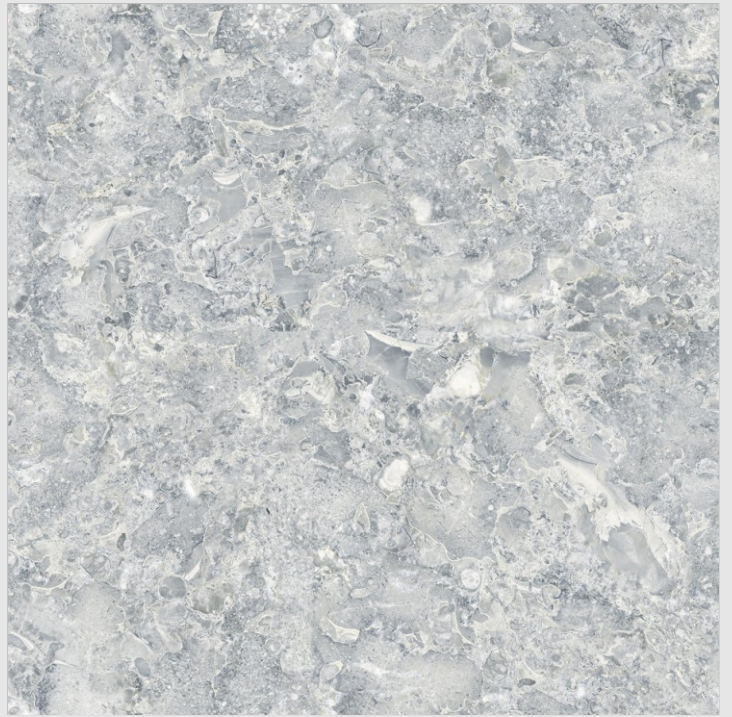

Antovia™
surfaces

600x
600mm

Endless
Glossy Finish

INTORK CHOCO

R-04

Antovia™
surfaces

600x
600mm

Endless
Glossy Finish