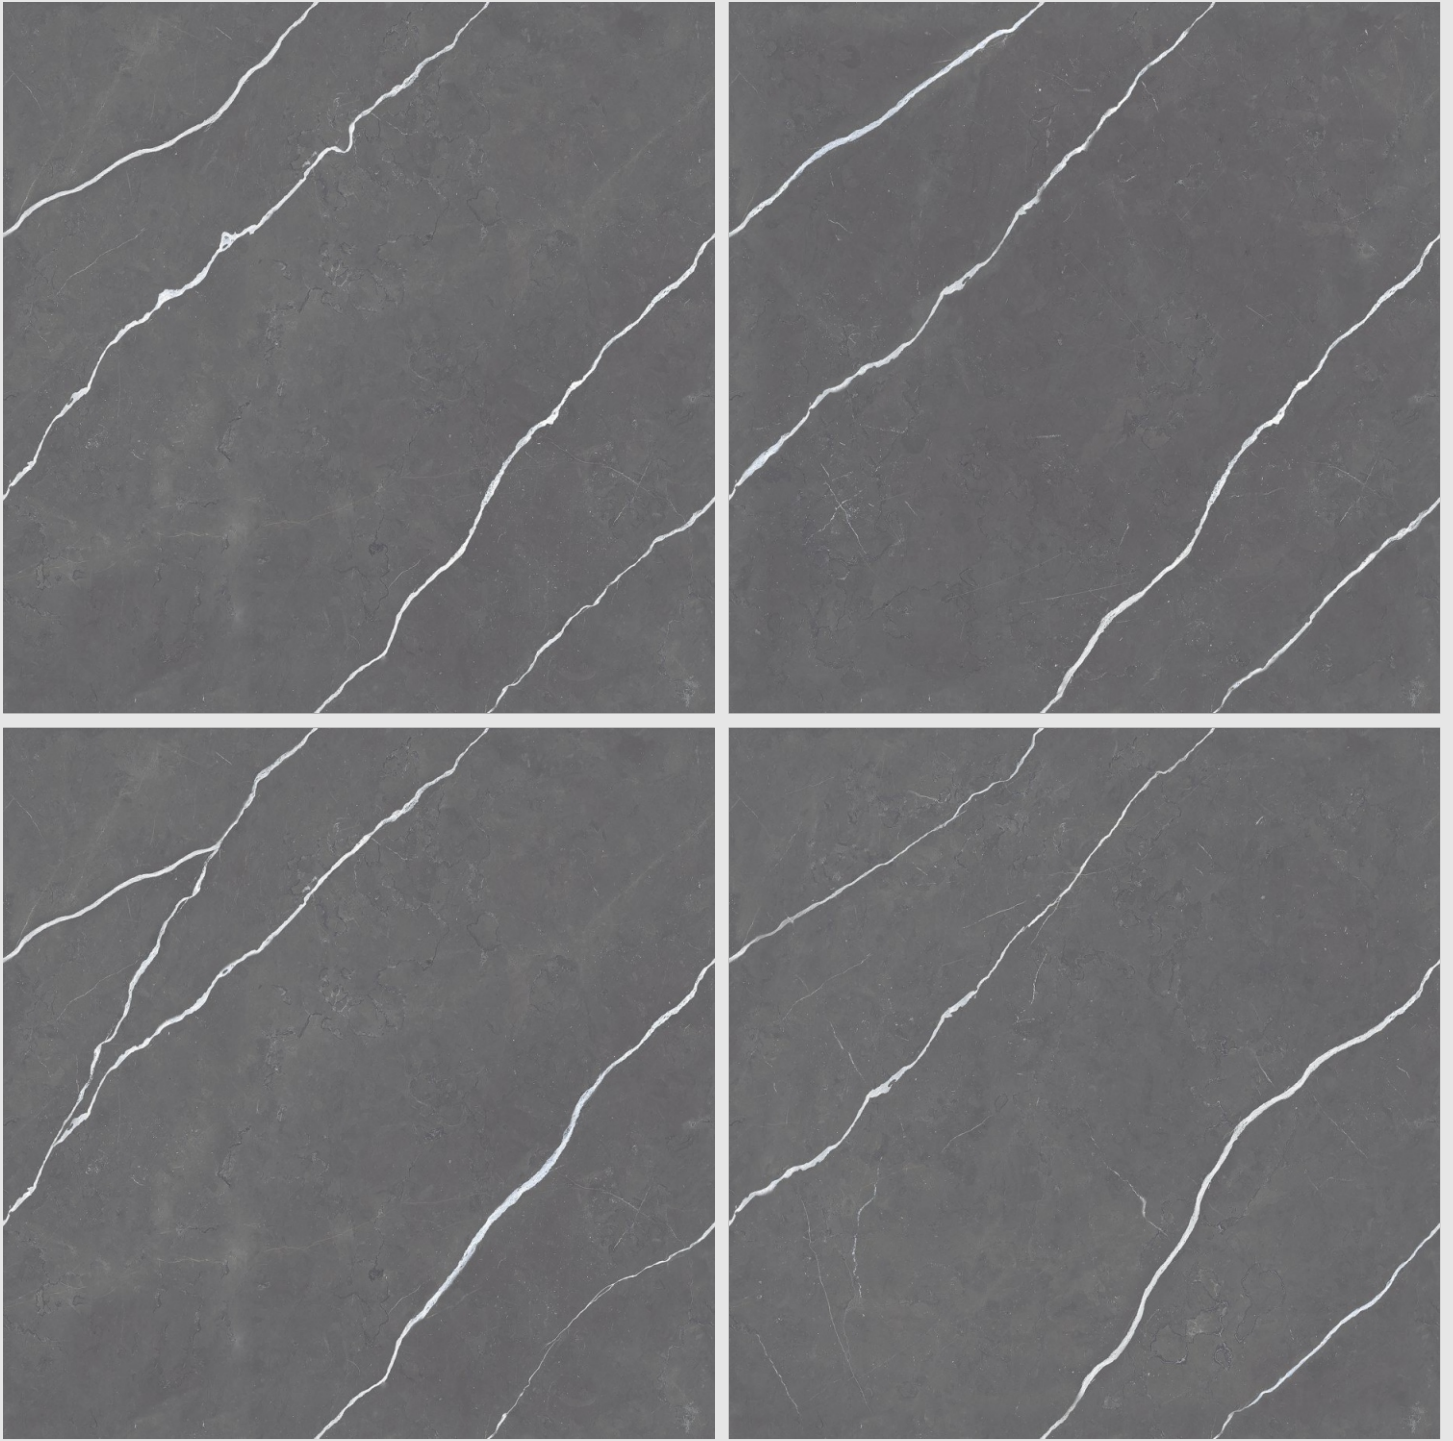

600x
600mm

Endless
Glossy Finish

EBONY NATURAL

R-04

Antovia[™]
surfaces

600x
600mm

Endless
Glossy Finish

EBONY NATURAL