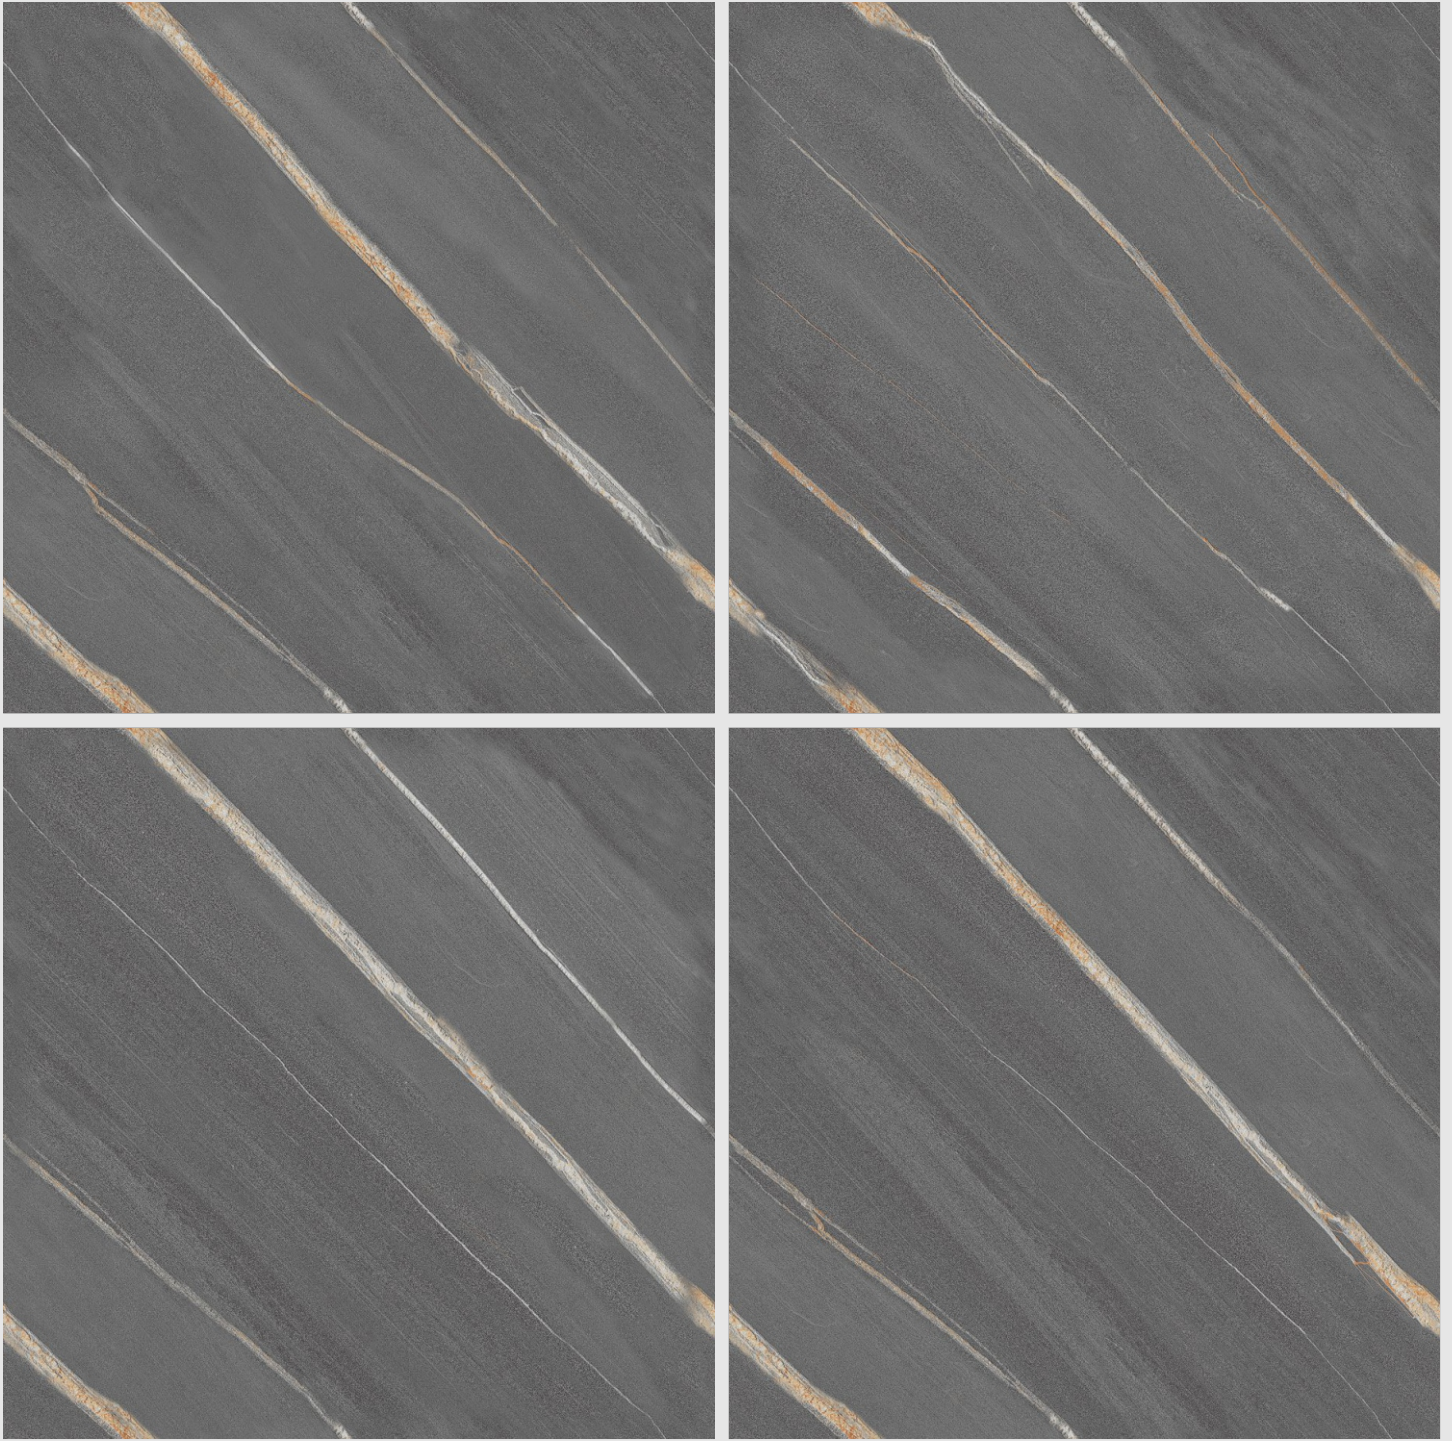

GILFORD GRAY

R-04

Antovia™
surfaces

600x
600mm

Endless
Glossy Finish