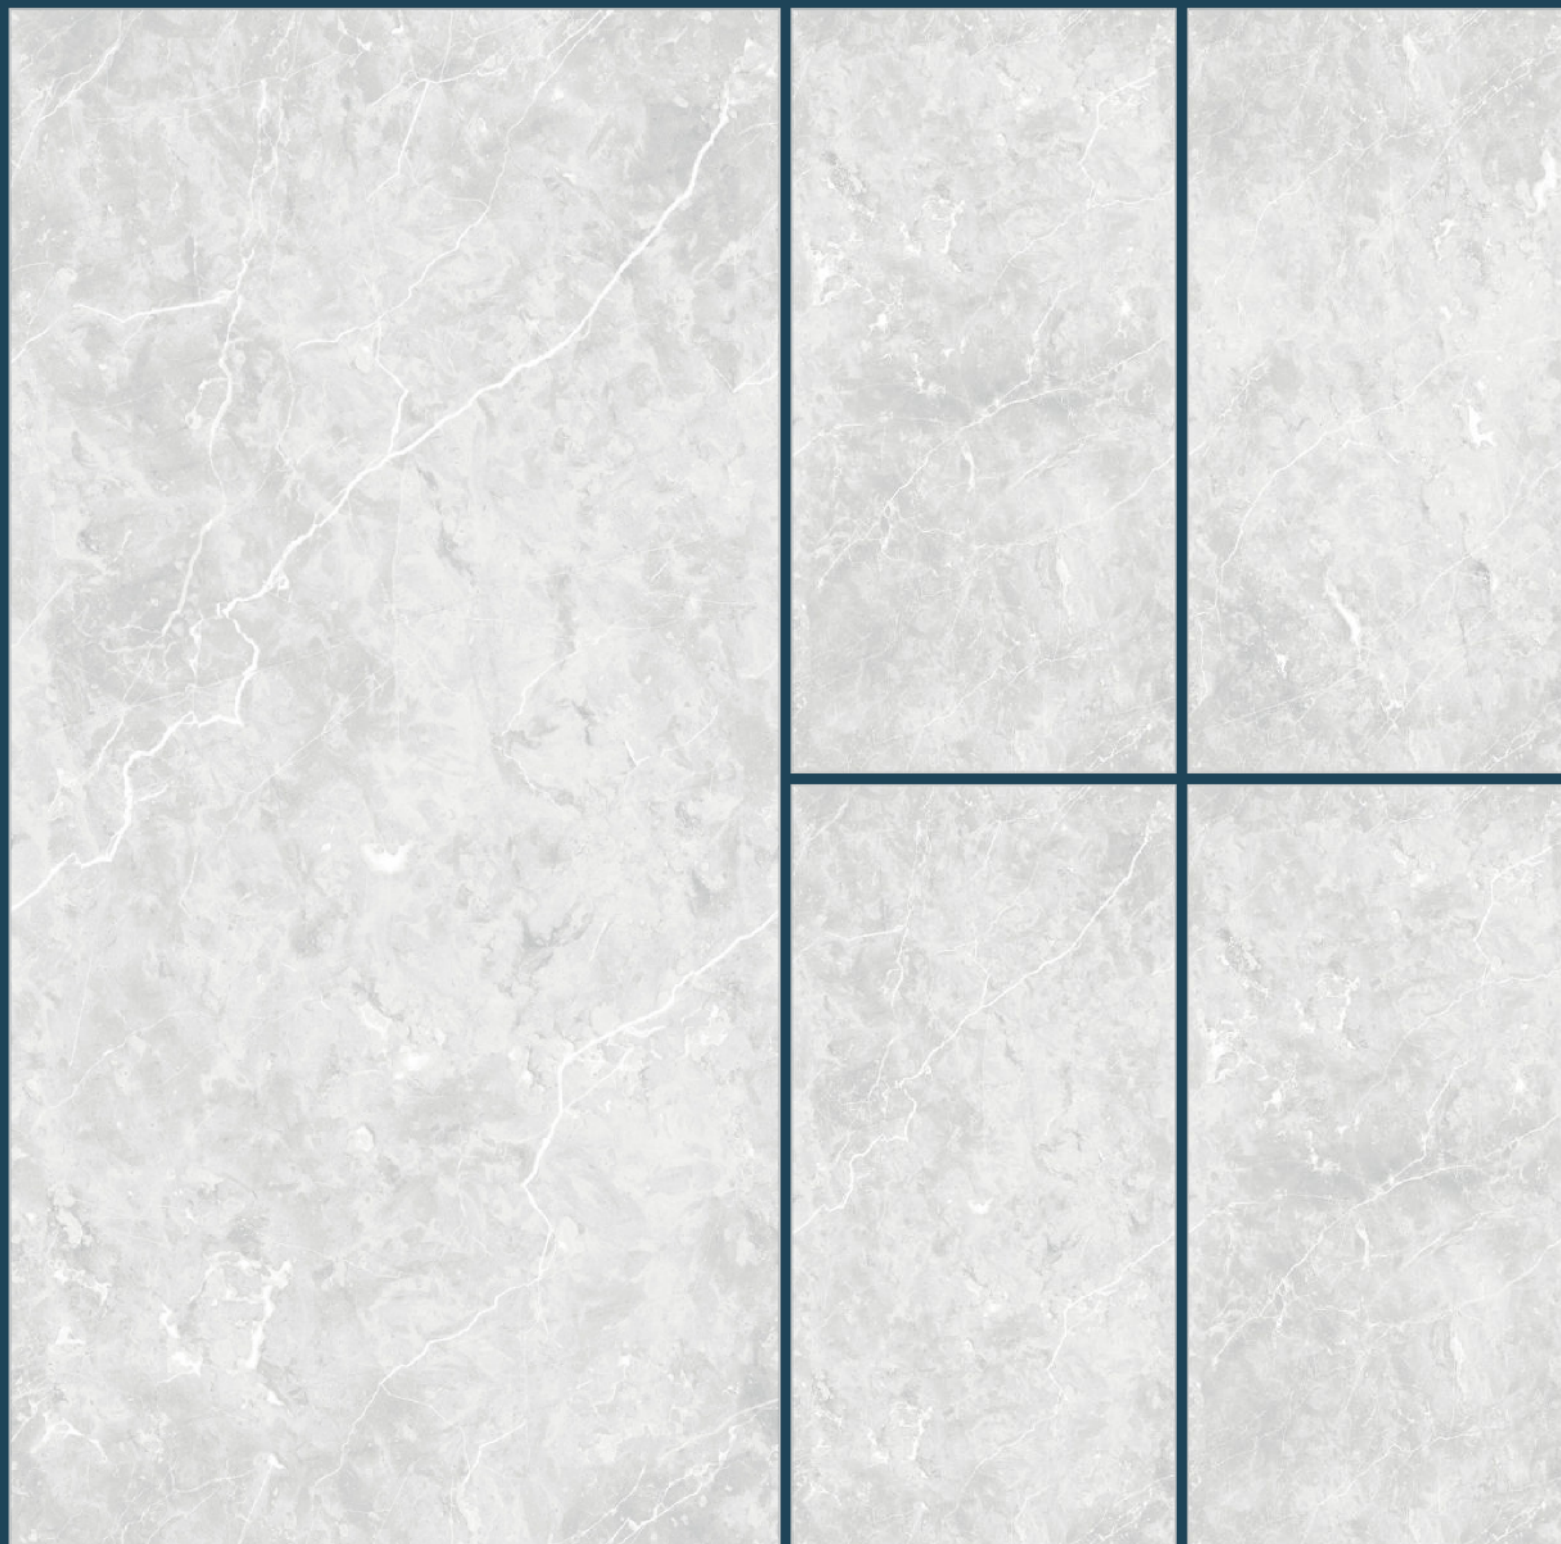

ZOCATI SILVER

Size

600x1200mm

Finish

Glossy

Thickness

8.5mm

Random

3