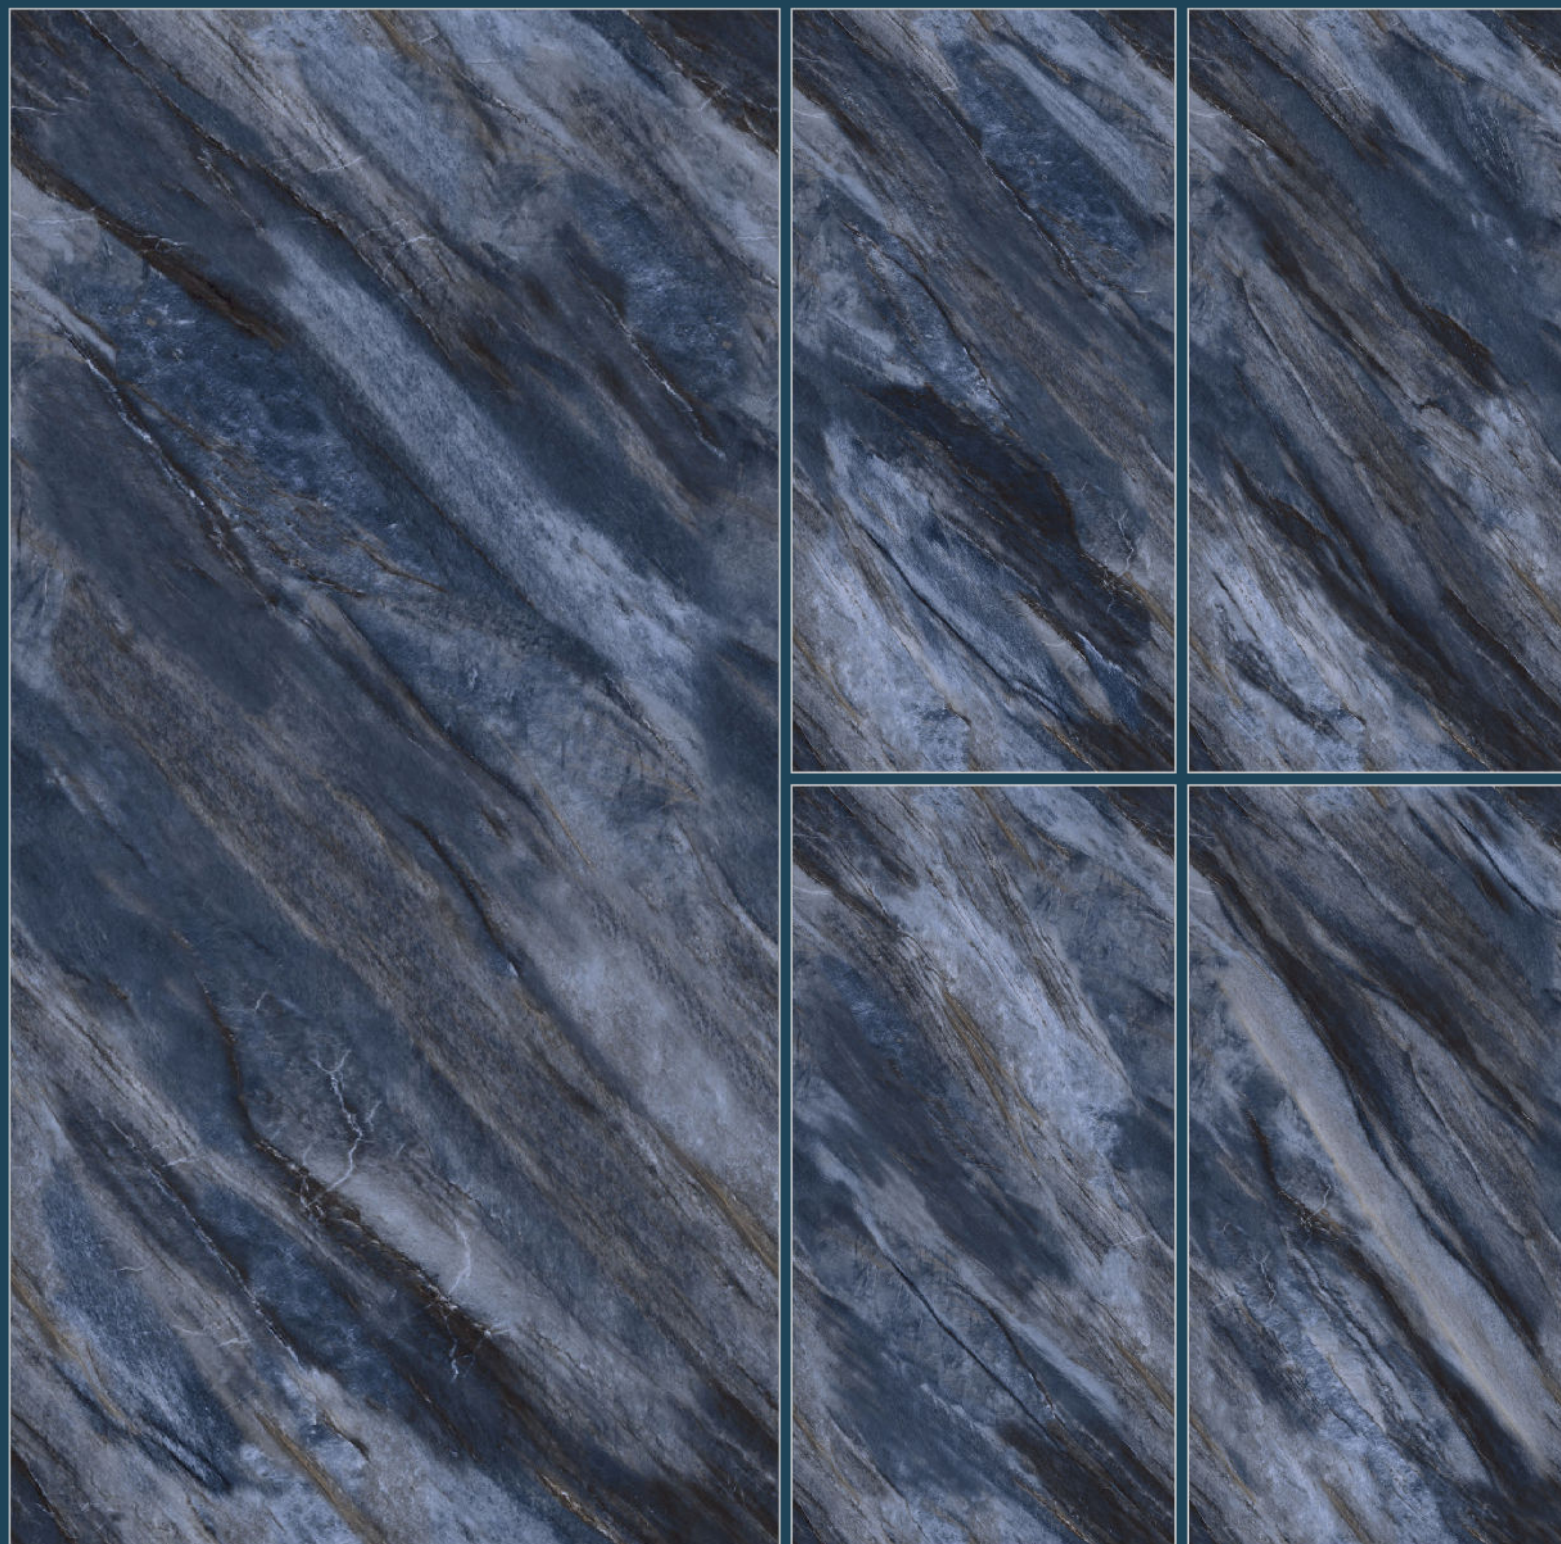

600x1200mm

Finish

High Glossy

Thickness

8.5mm

Random

4

RUSSET BLUE