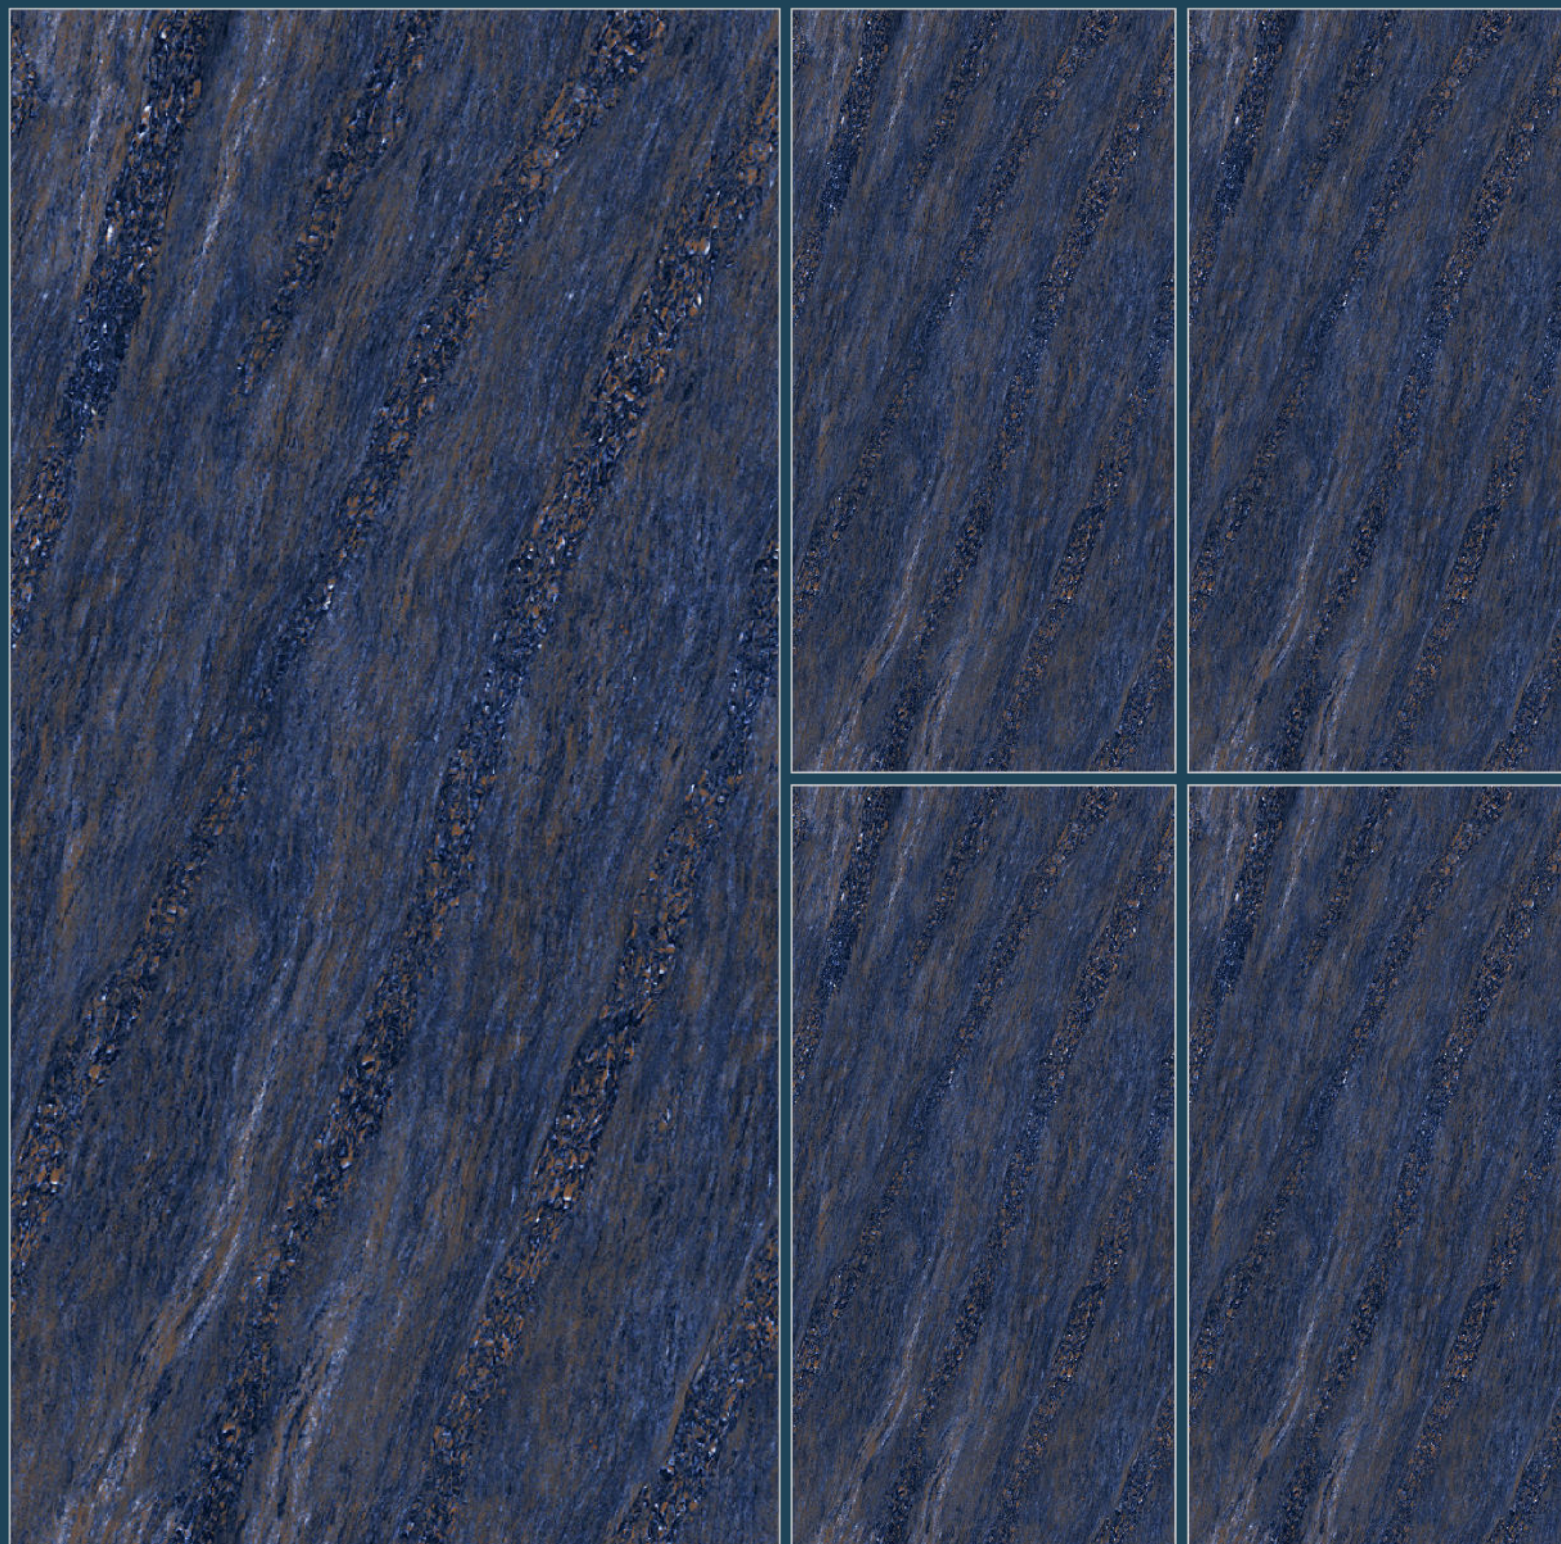

AROMA BLUE

Size

600x1200mm

Finish

High Glossy

Thickness

8.5mm

Random

1