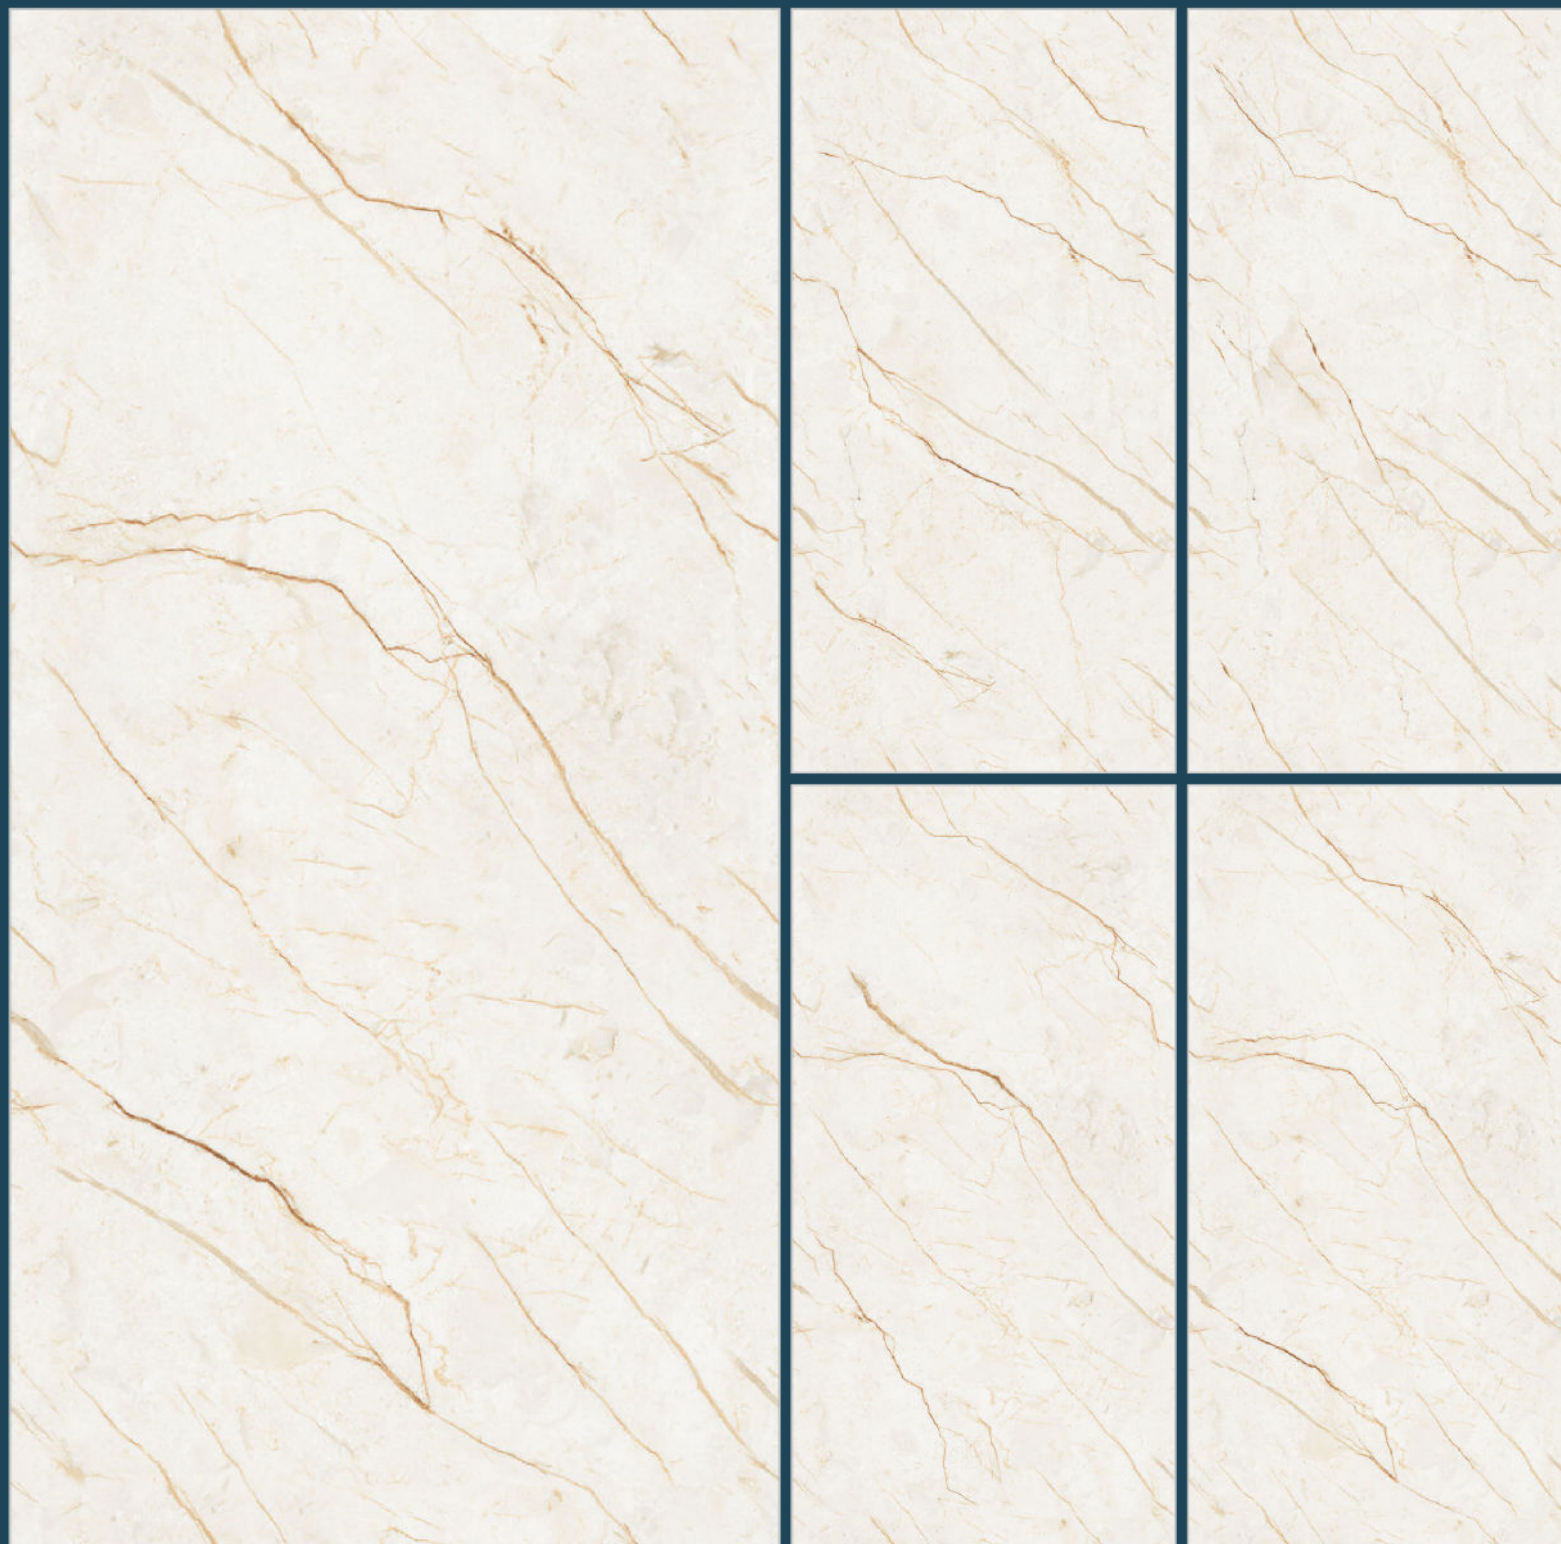

LISA BEIGE

Size

600x1200mm

Finish

Glossy

Thickness

8.5mm

Random

4