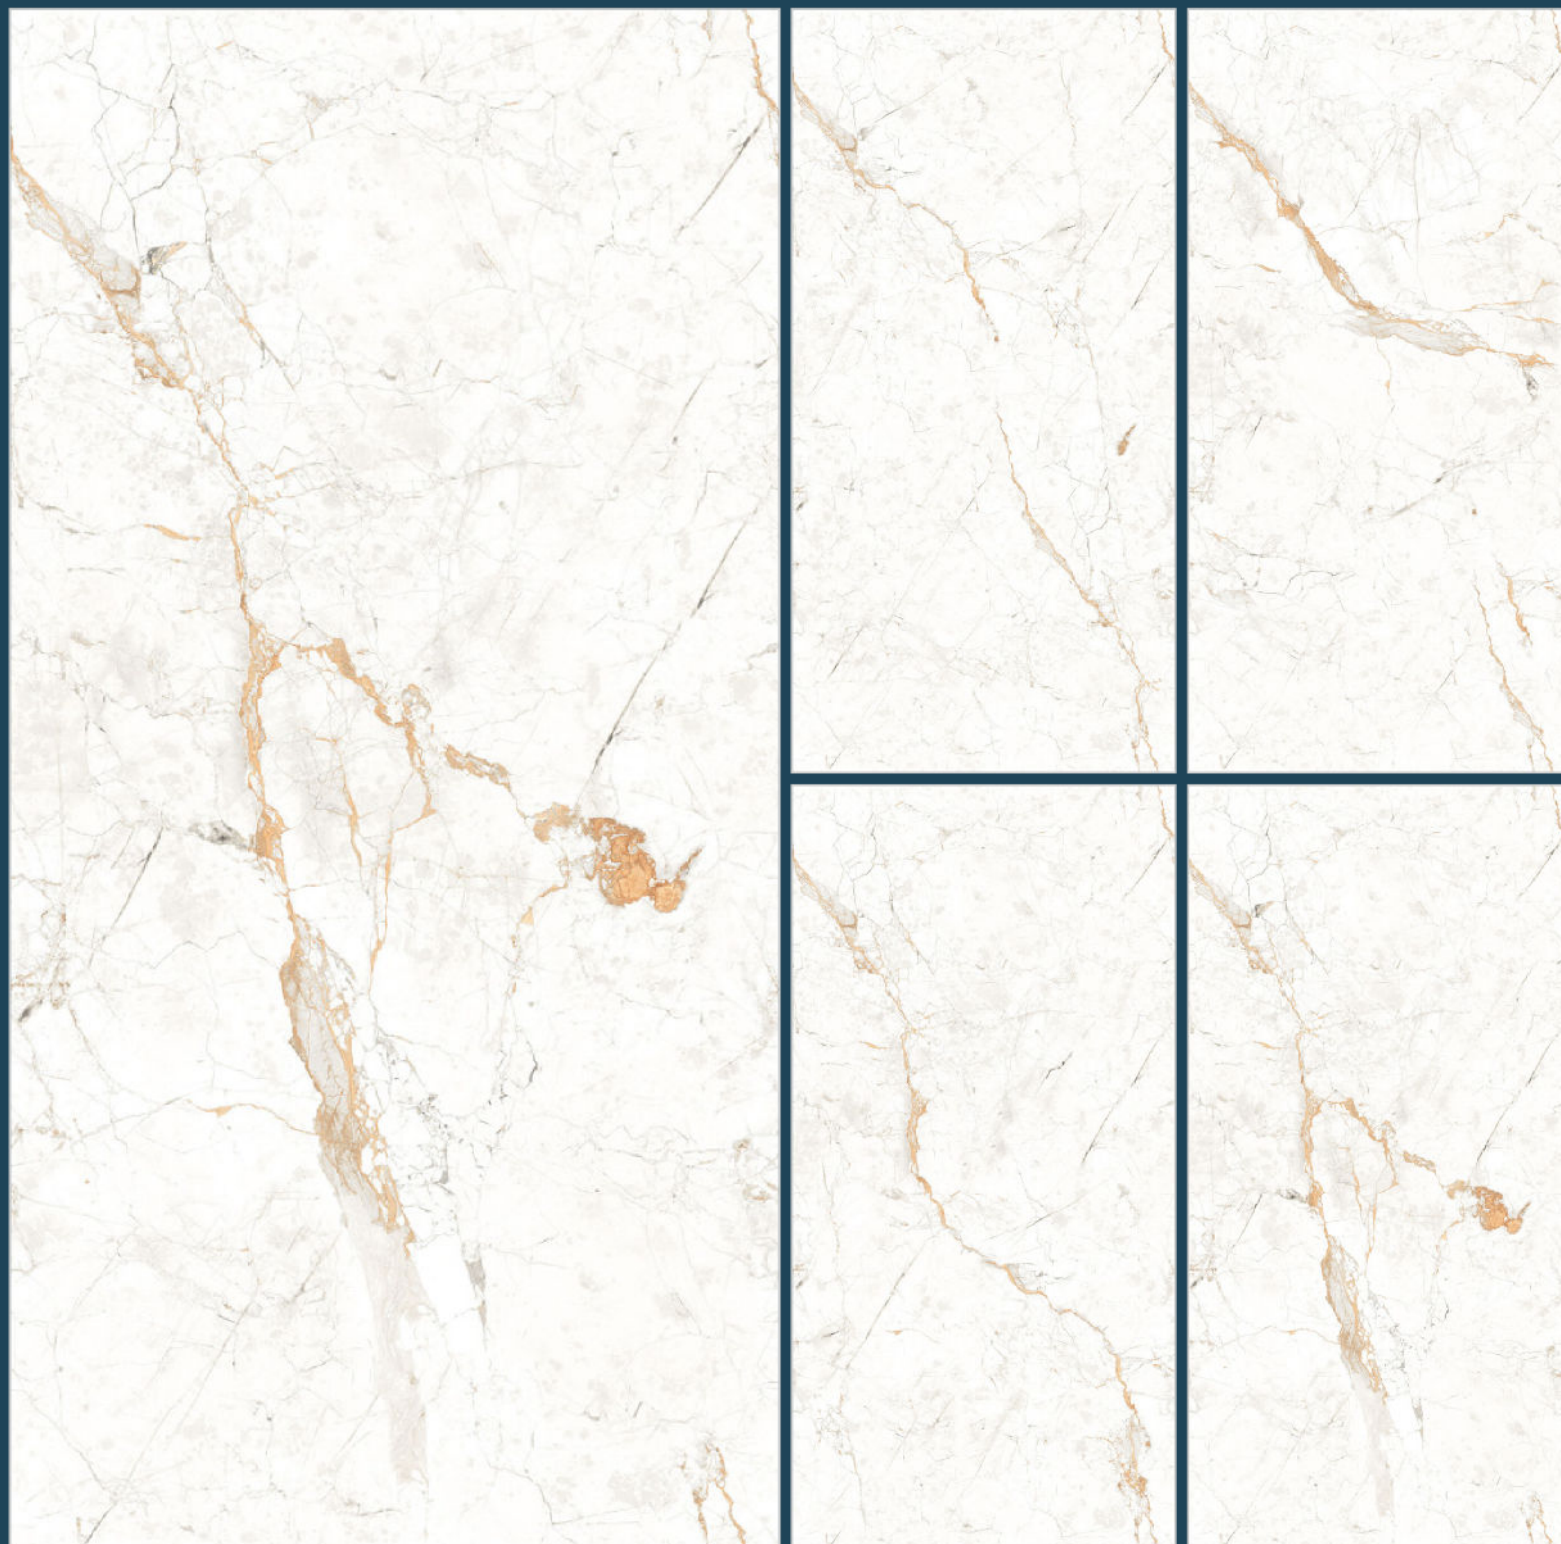

PRIOR GOLD

Size

600x1200mm

Finish

Glossy

Thickness

8.5mm

Random

4