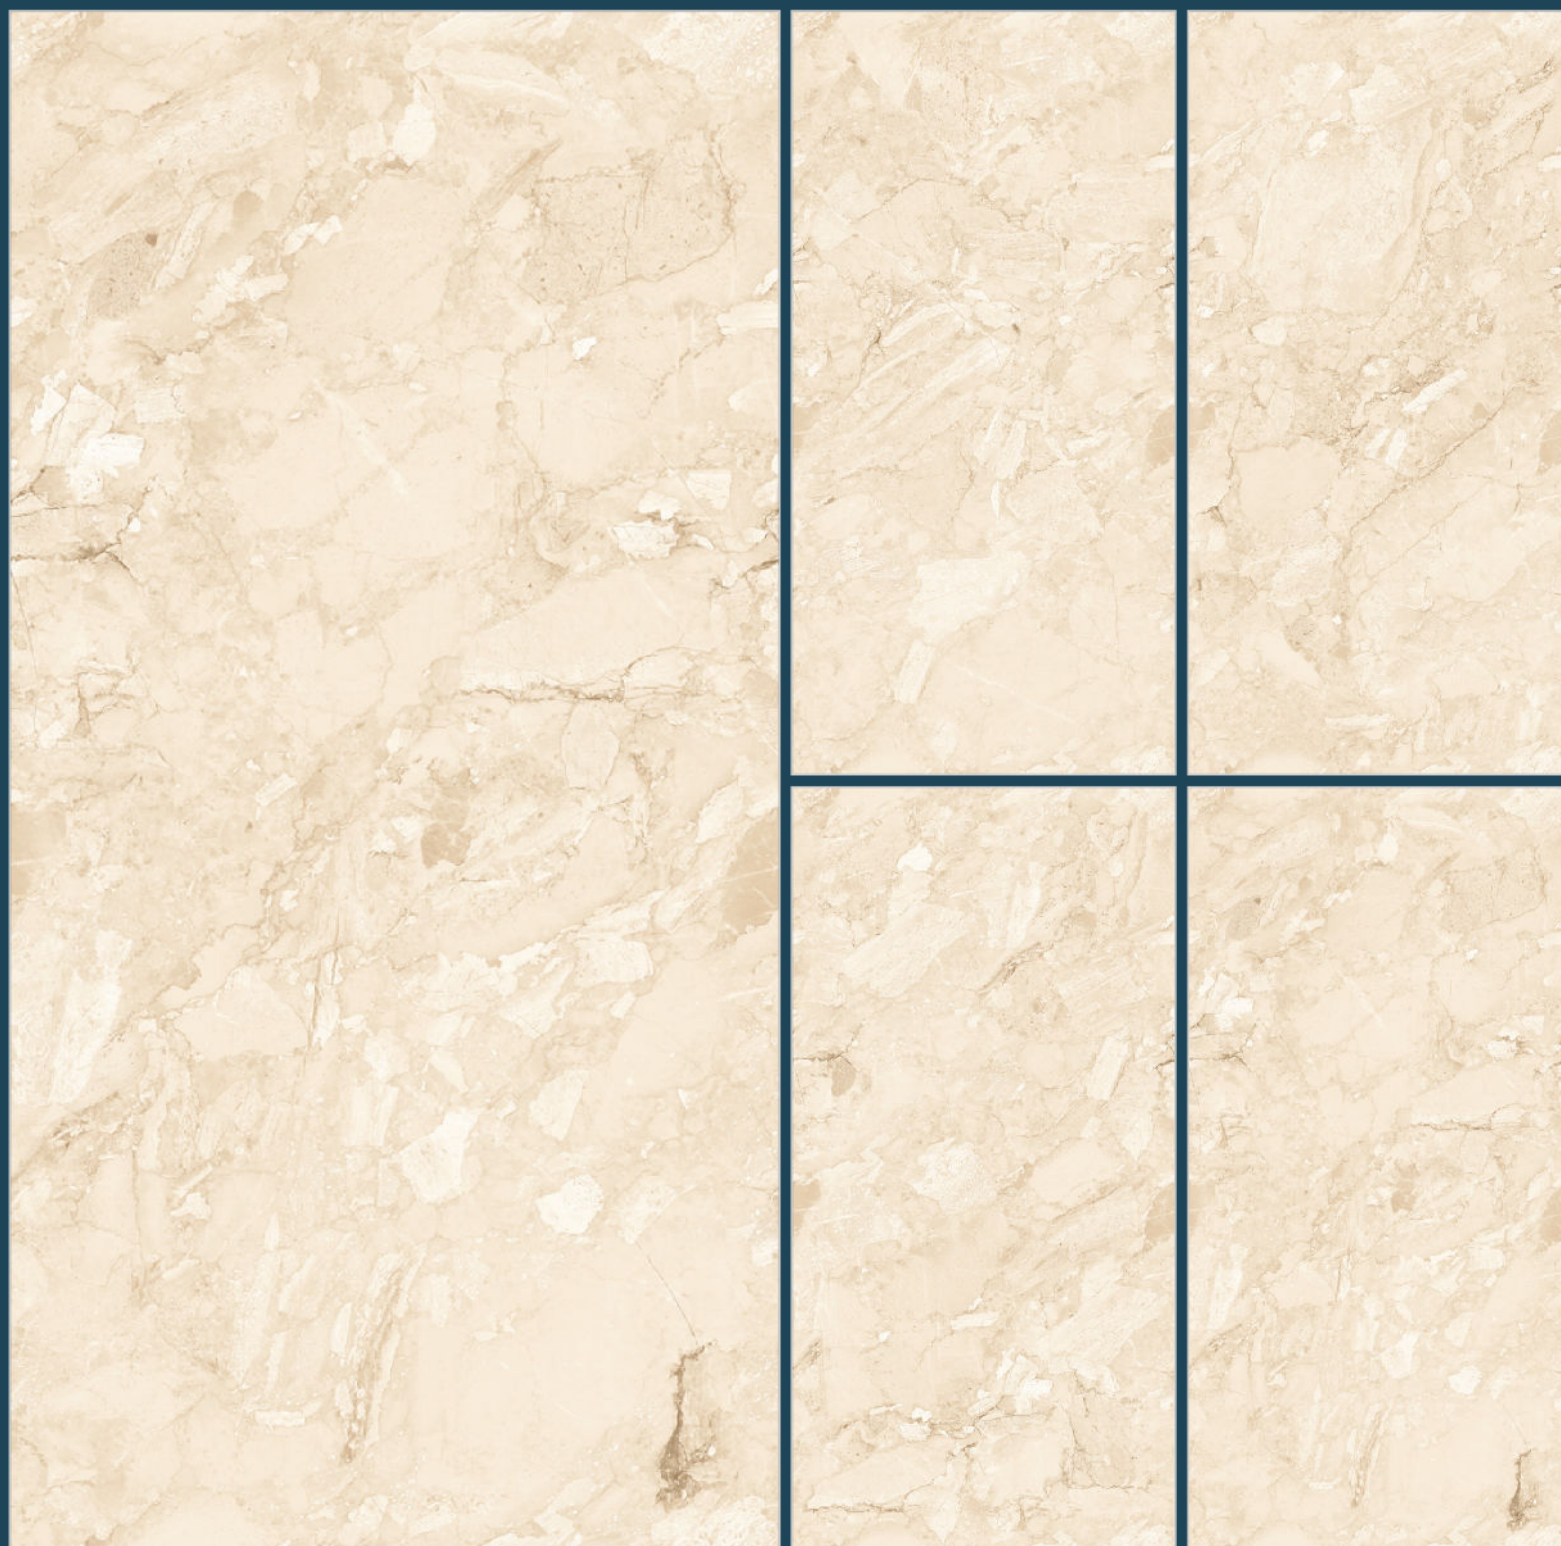

600x1200mm

Finish

Glossy

Thickness

8.5mm

Random

2

MOE BEIGE