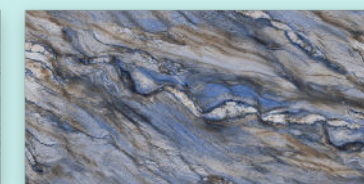

SWEDEN BIANCO

ZEBRANO BLUE