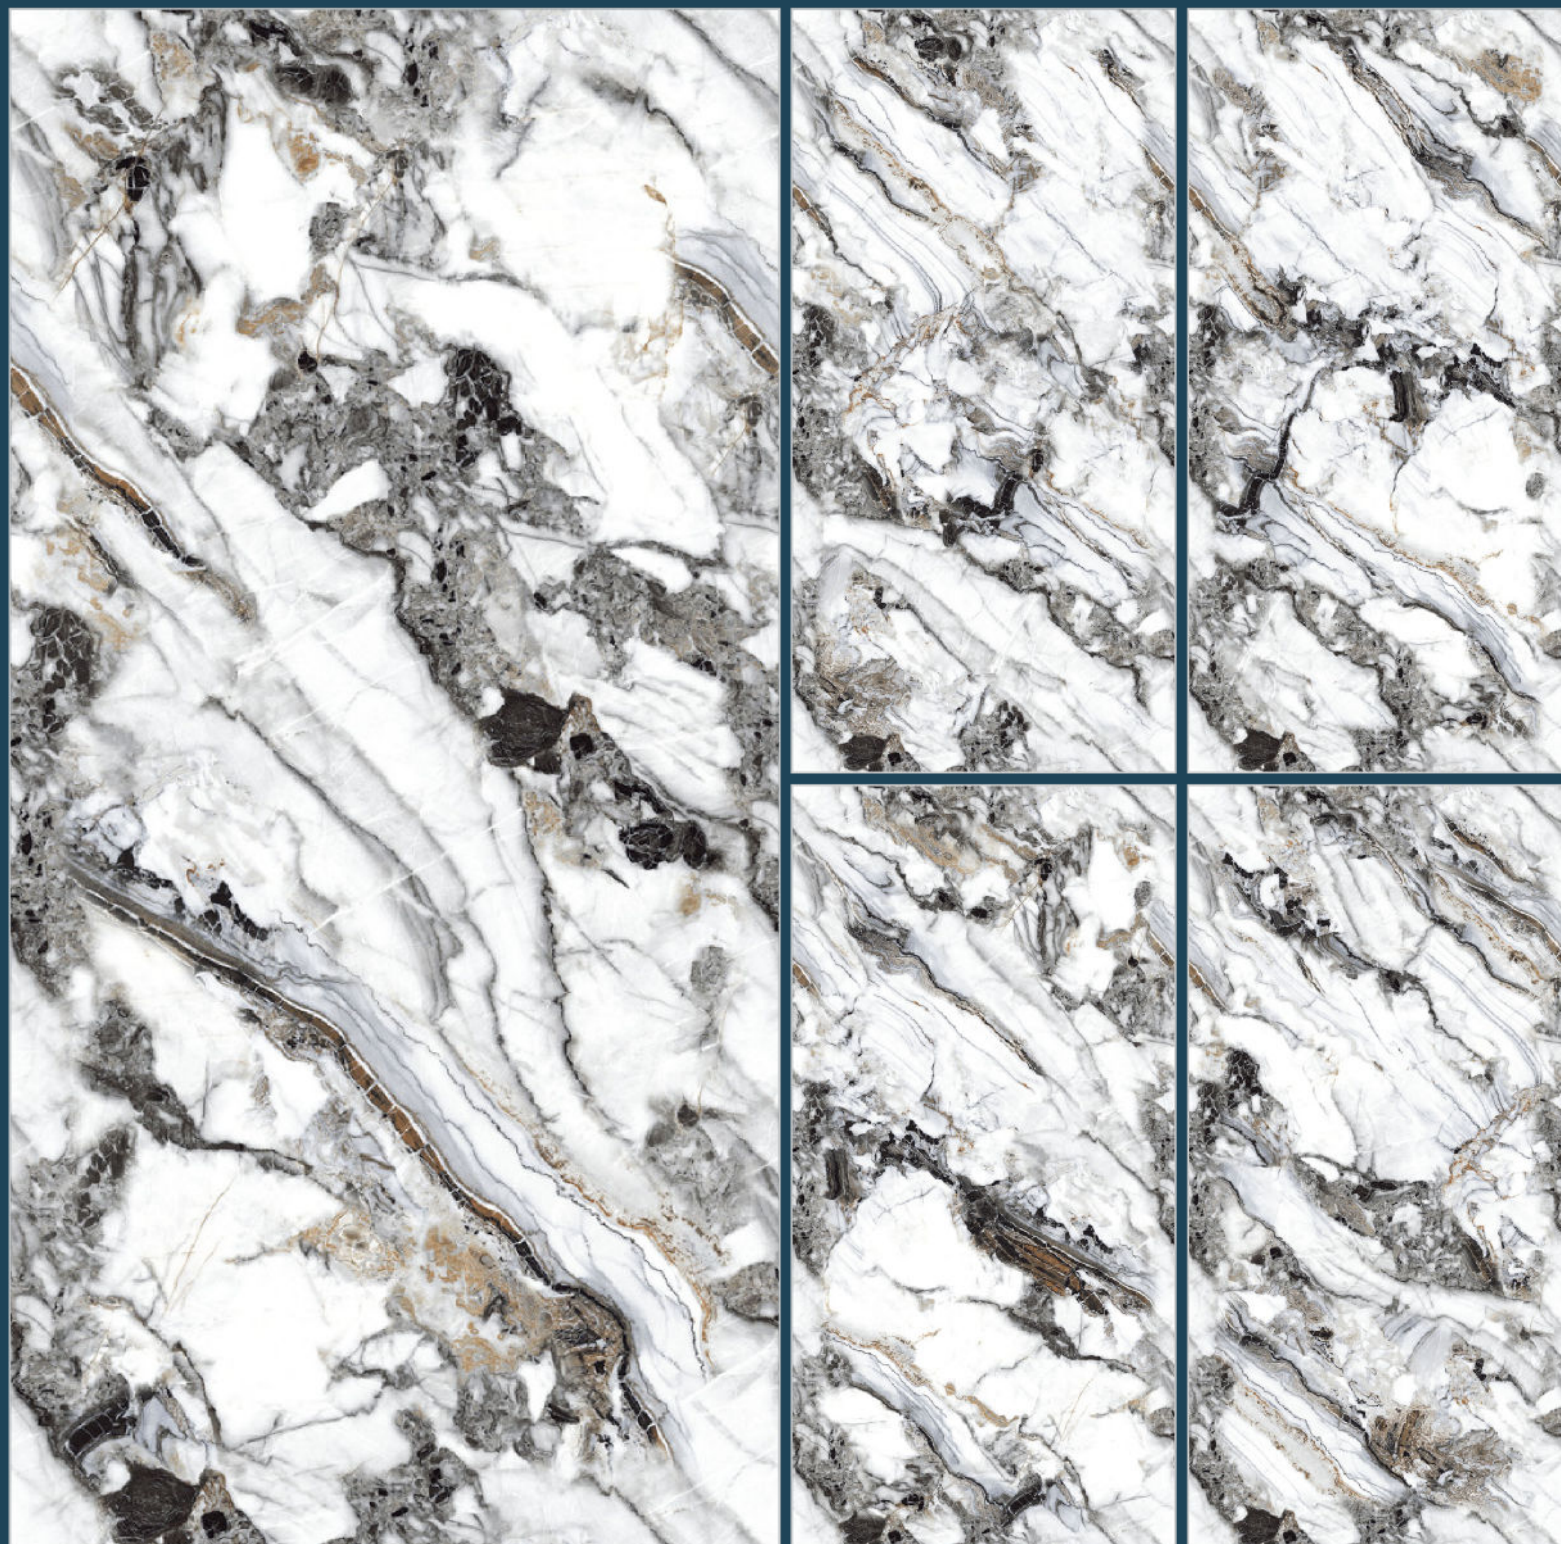

Random

4

ENDLESS
Collection

Antovia[™]
surfaces

RADIANT NATURAL

Size

600x1200mm

Finish