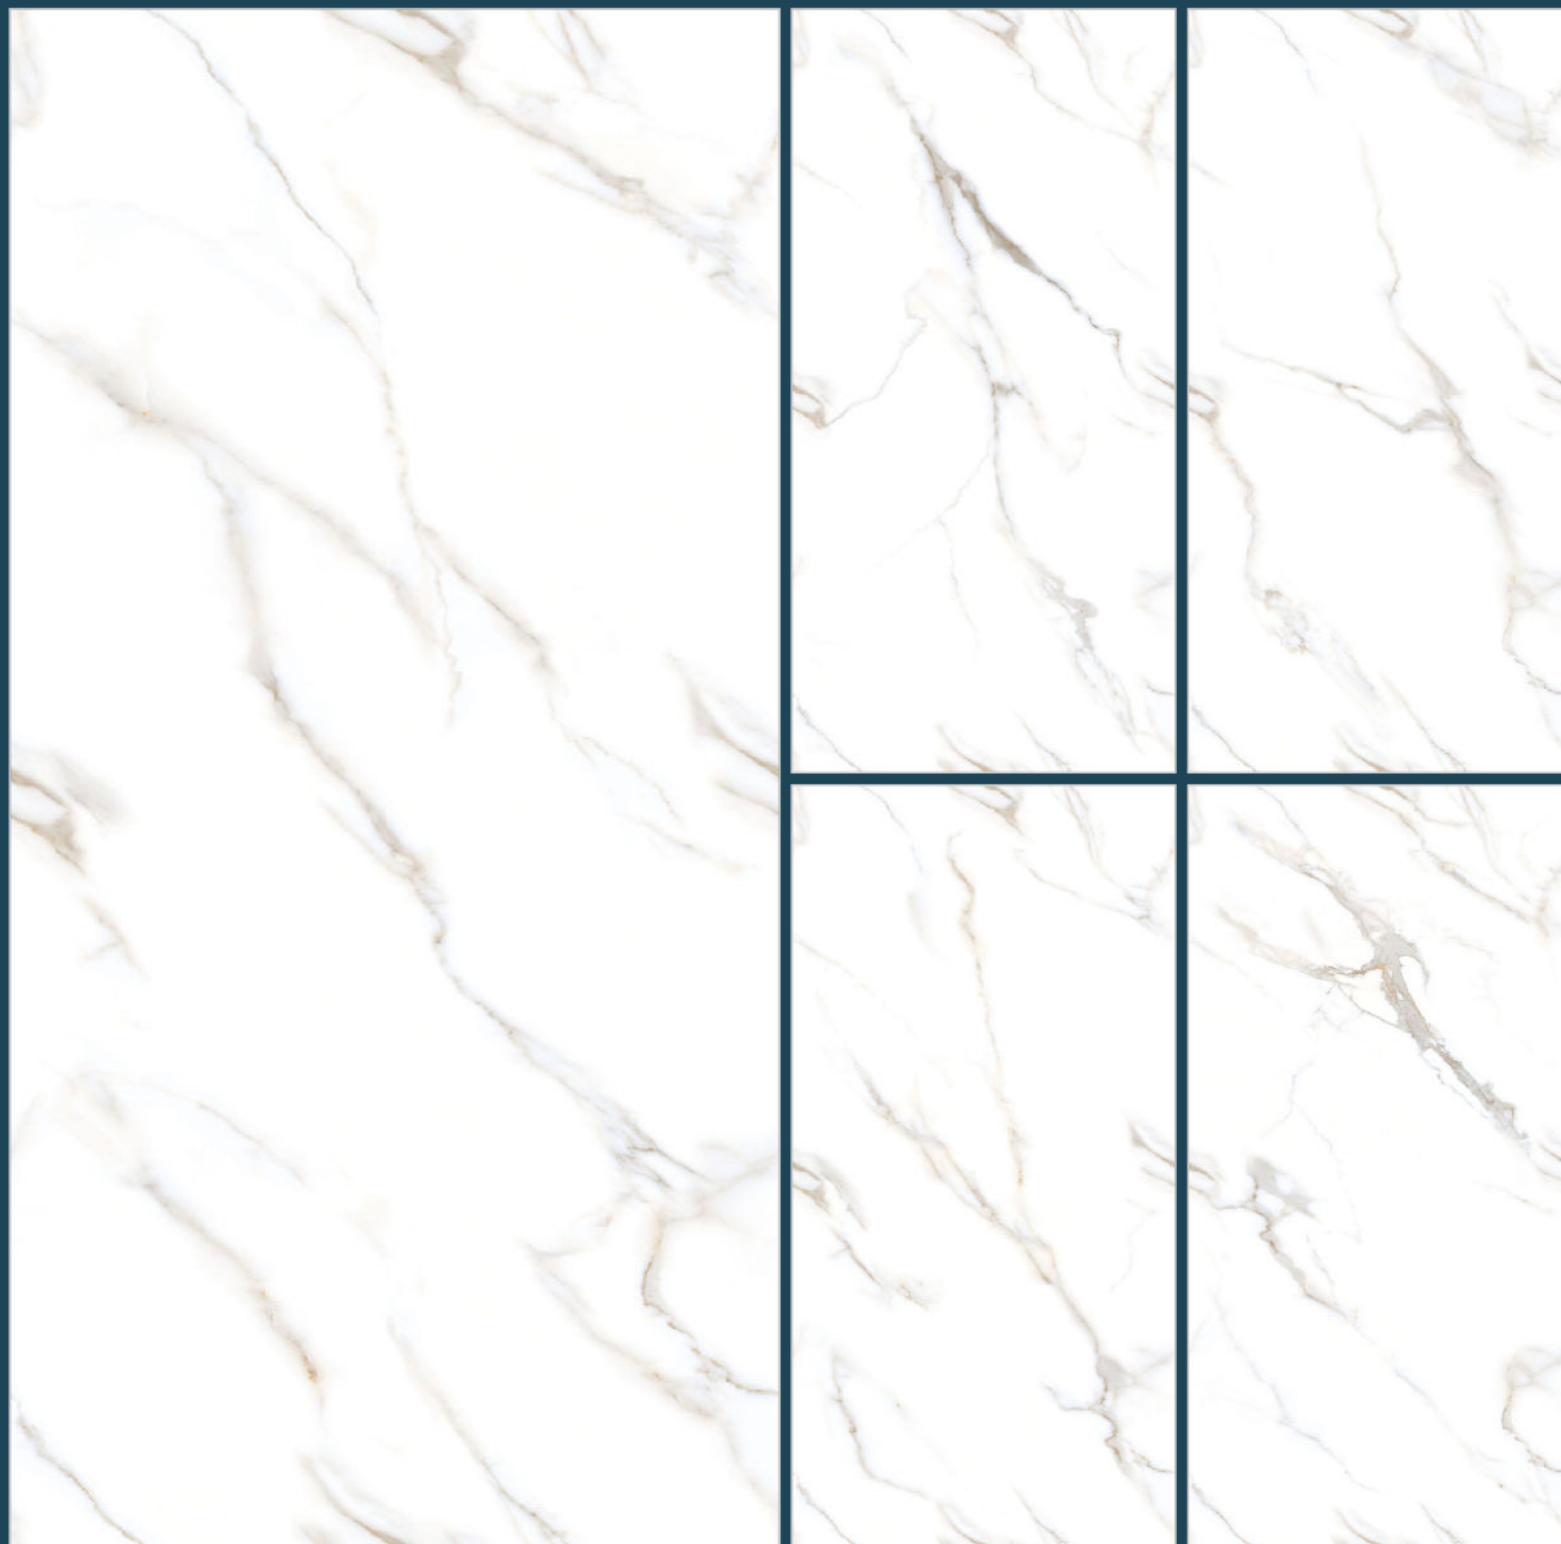

DUSK WHITE

Size

600x1200mm

Finish

Glossy

Thickness

8.5mm

Random

5