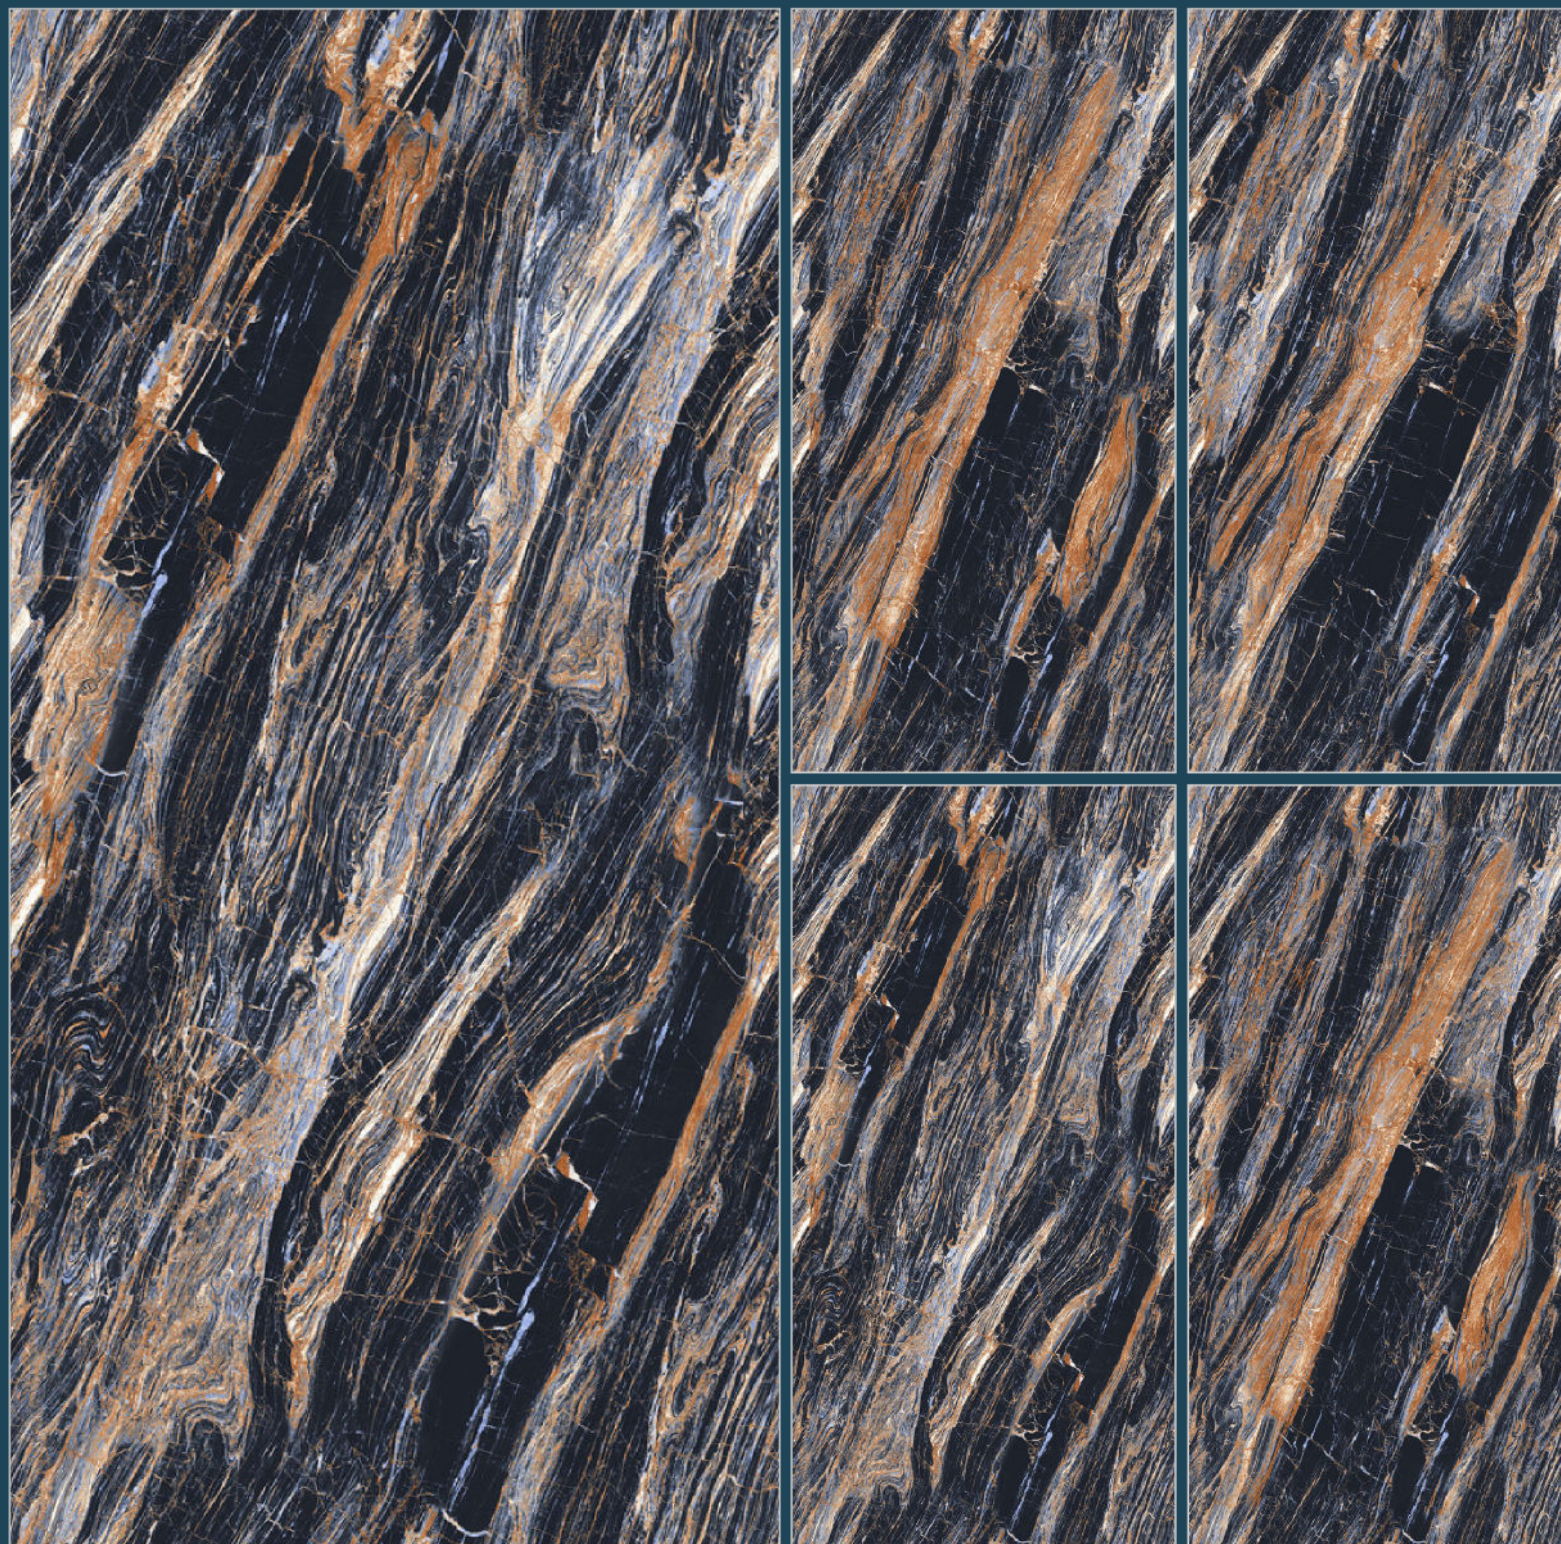

AOSTA BLUE

Size

600x1200mm

Finish

High Glossy

Thickness

8.5mm

Random

4