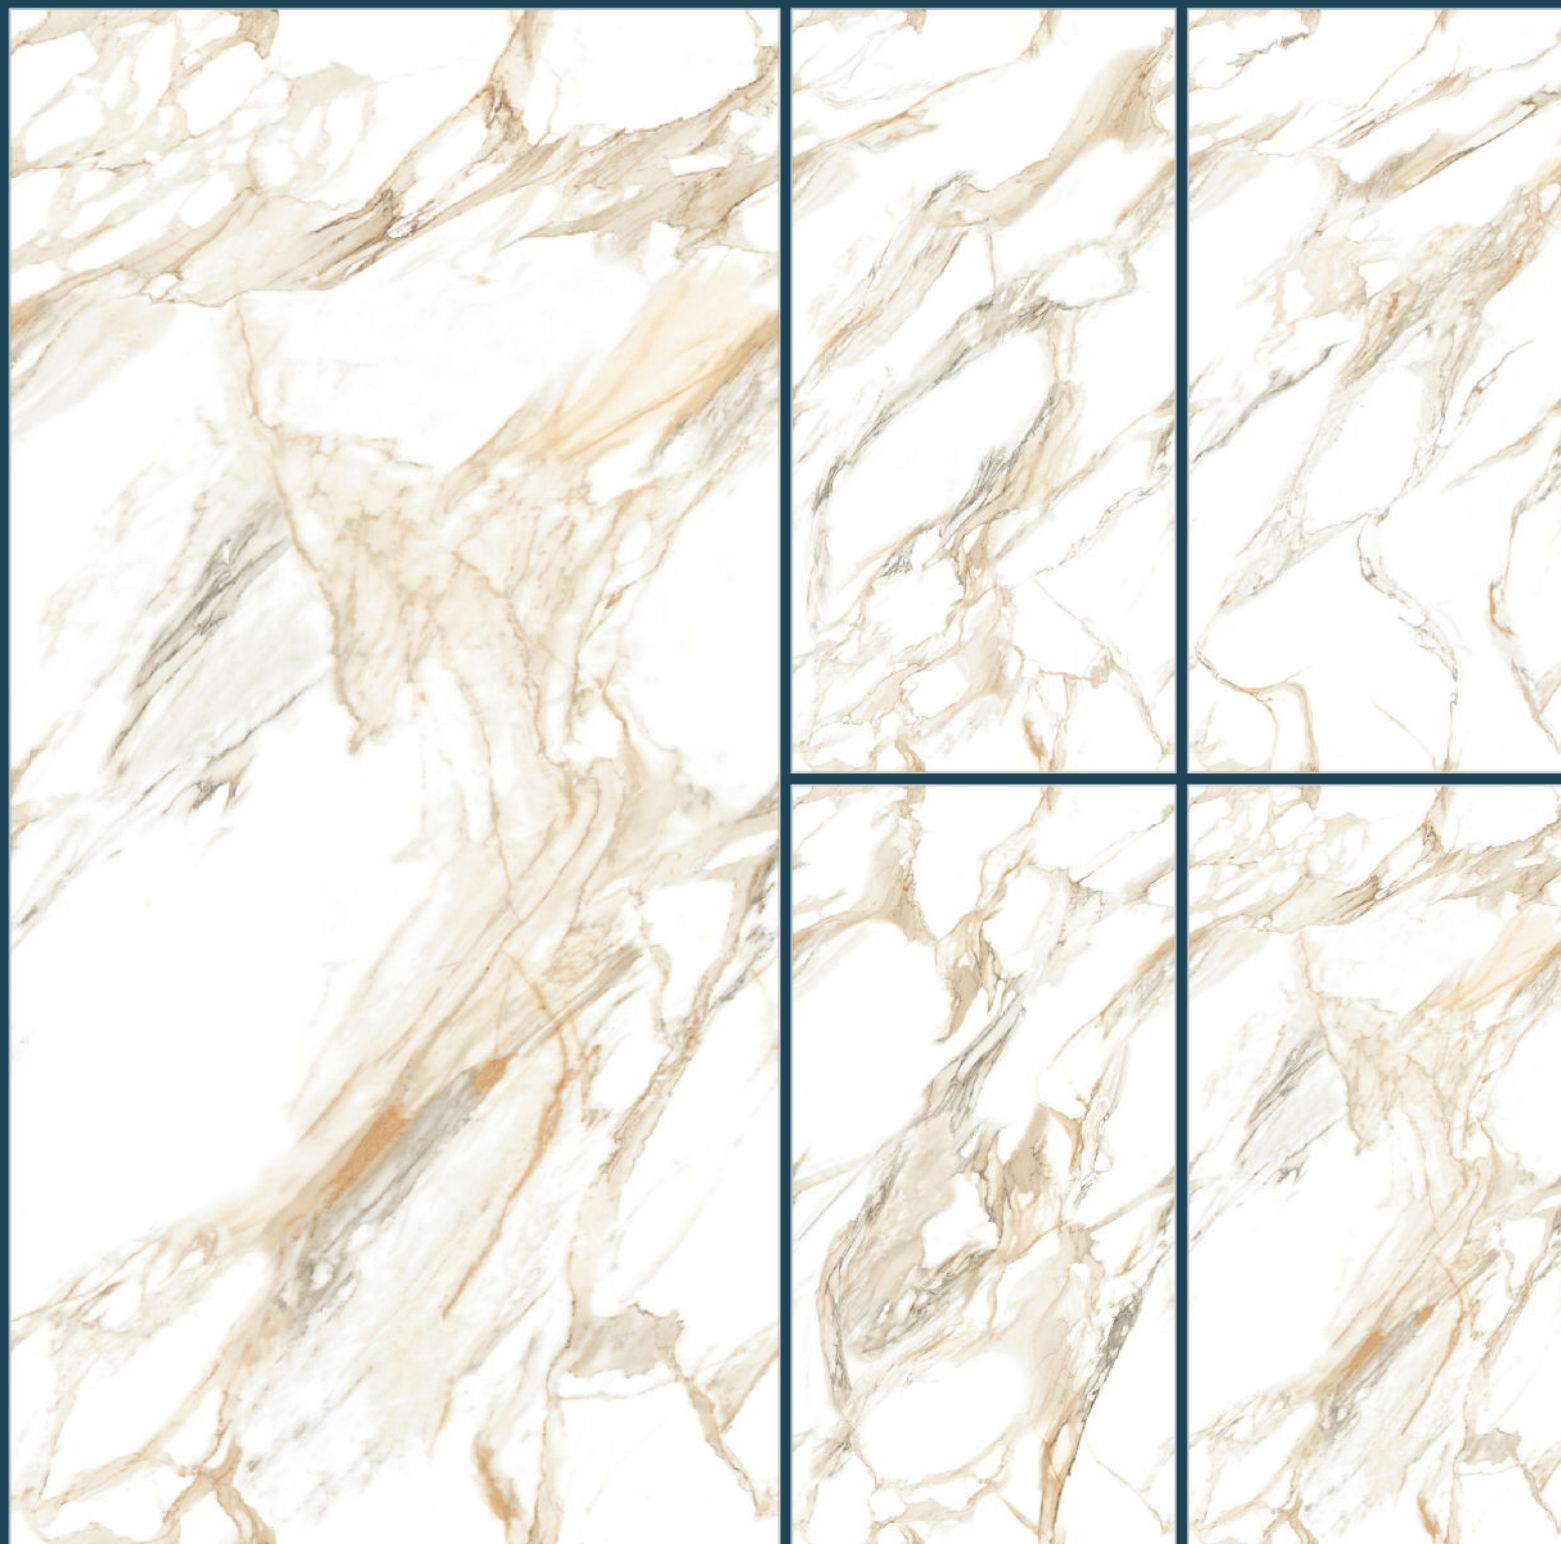

Glossy

Thickness

8.5mm

Random

5

ENDLESS
Collection

Antovia[™]
surfaces

ELEAZER WHITE