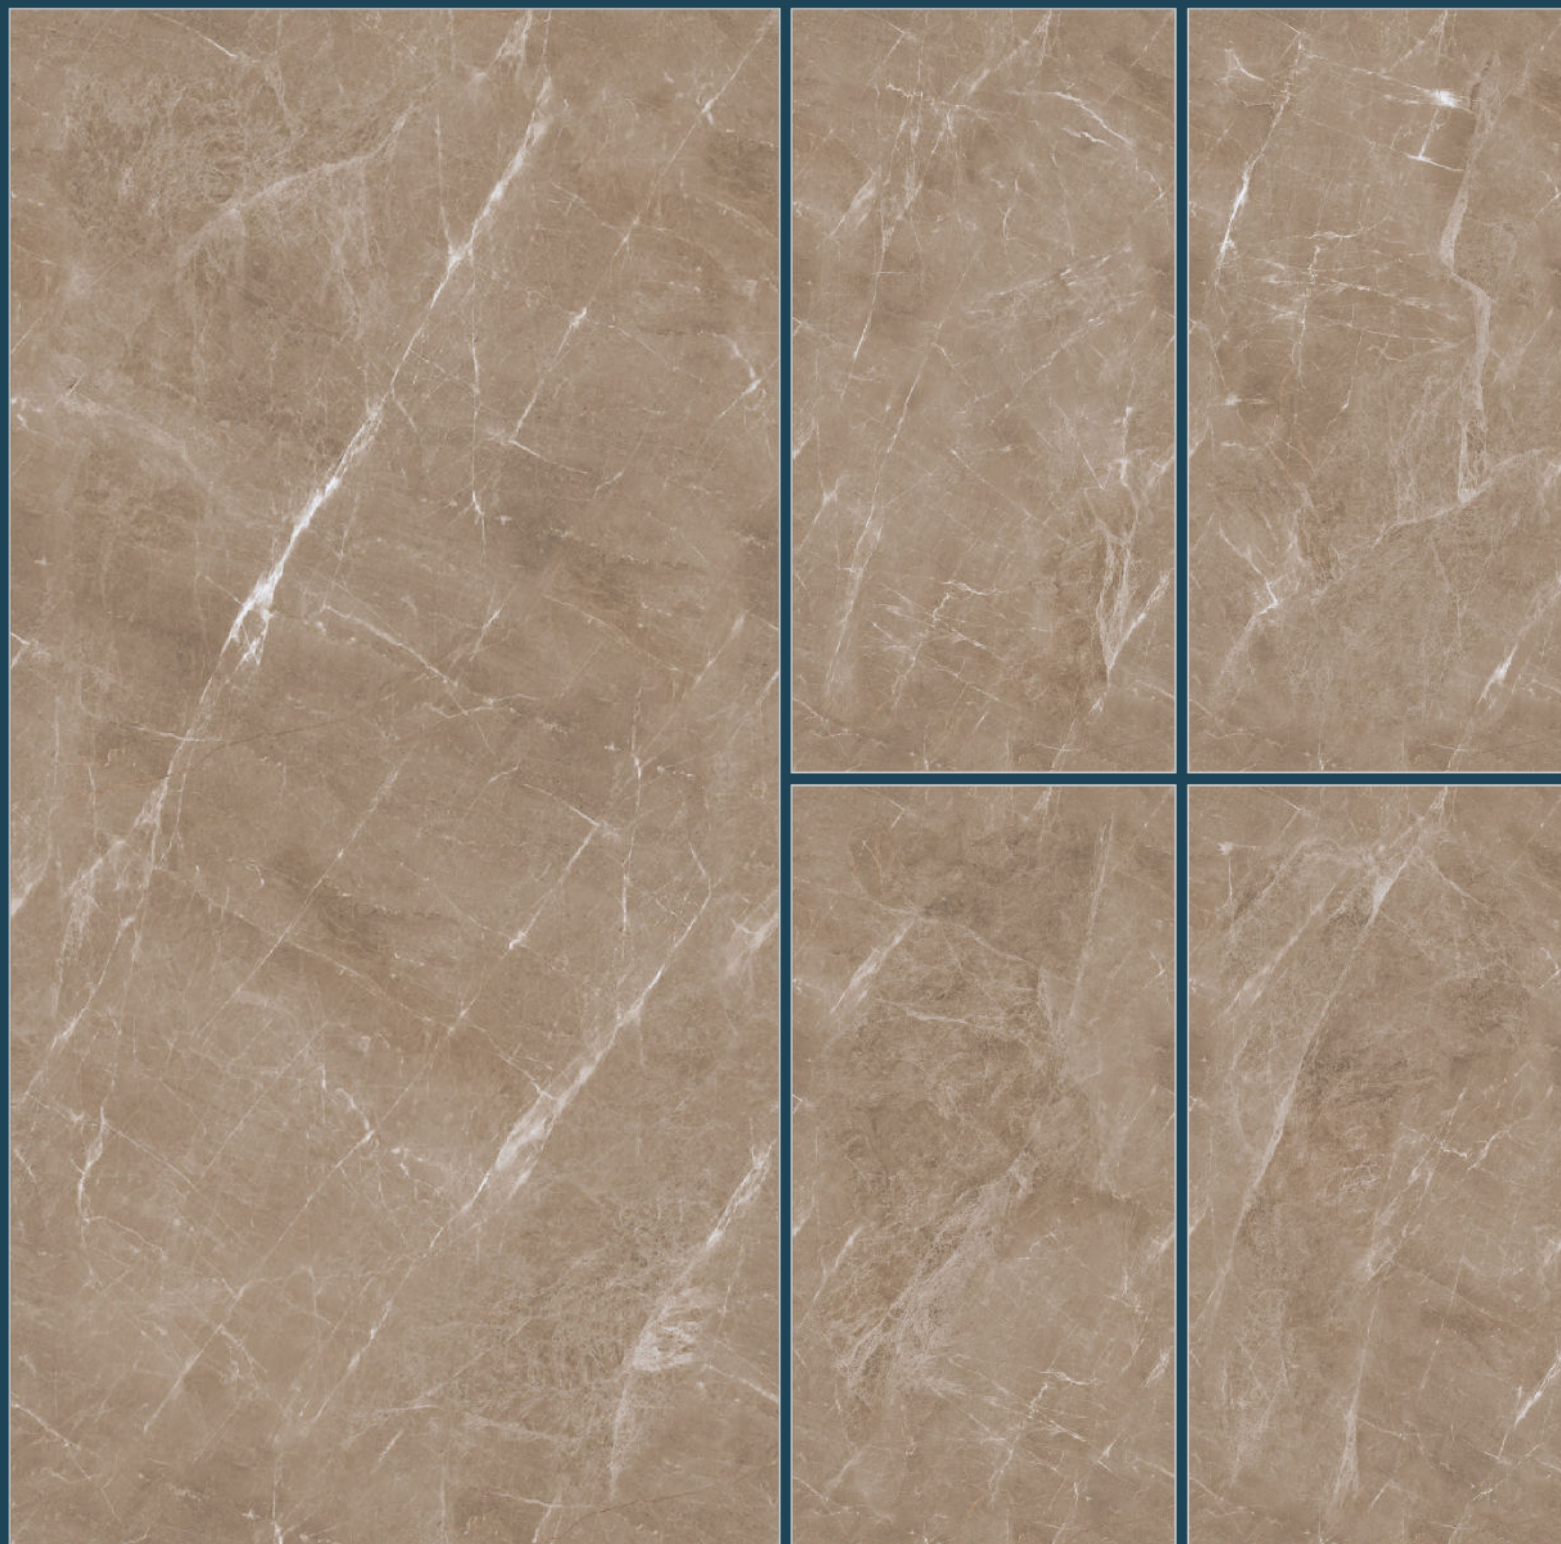

AZZURA BROWN

Size

600x1200mm

Finish

Glossy

Thickness

8.5mm

Random

5