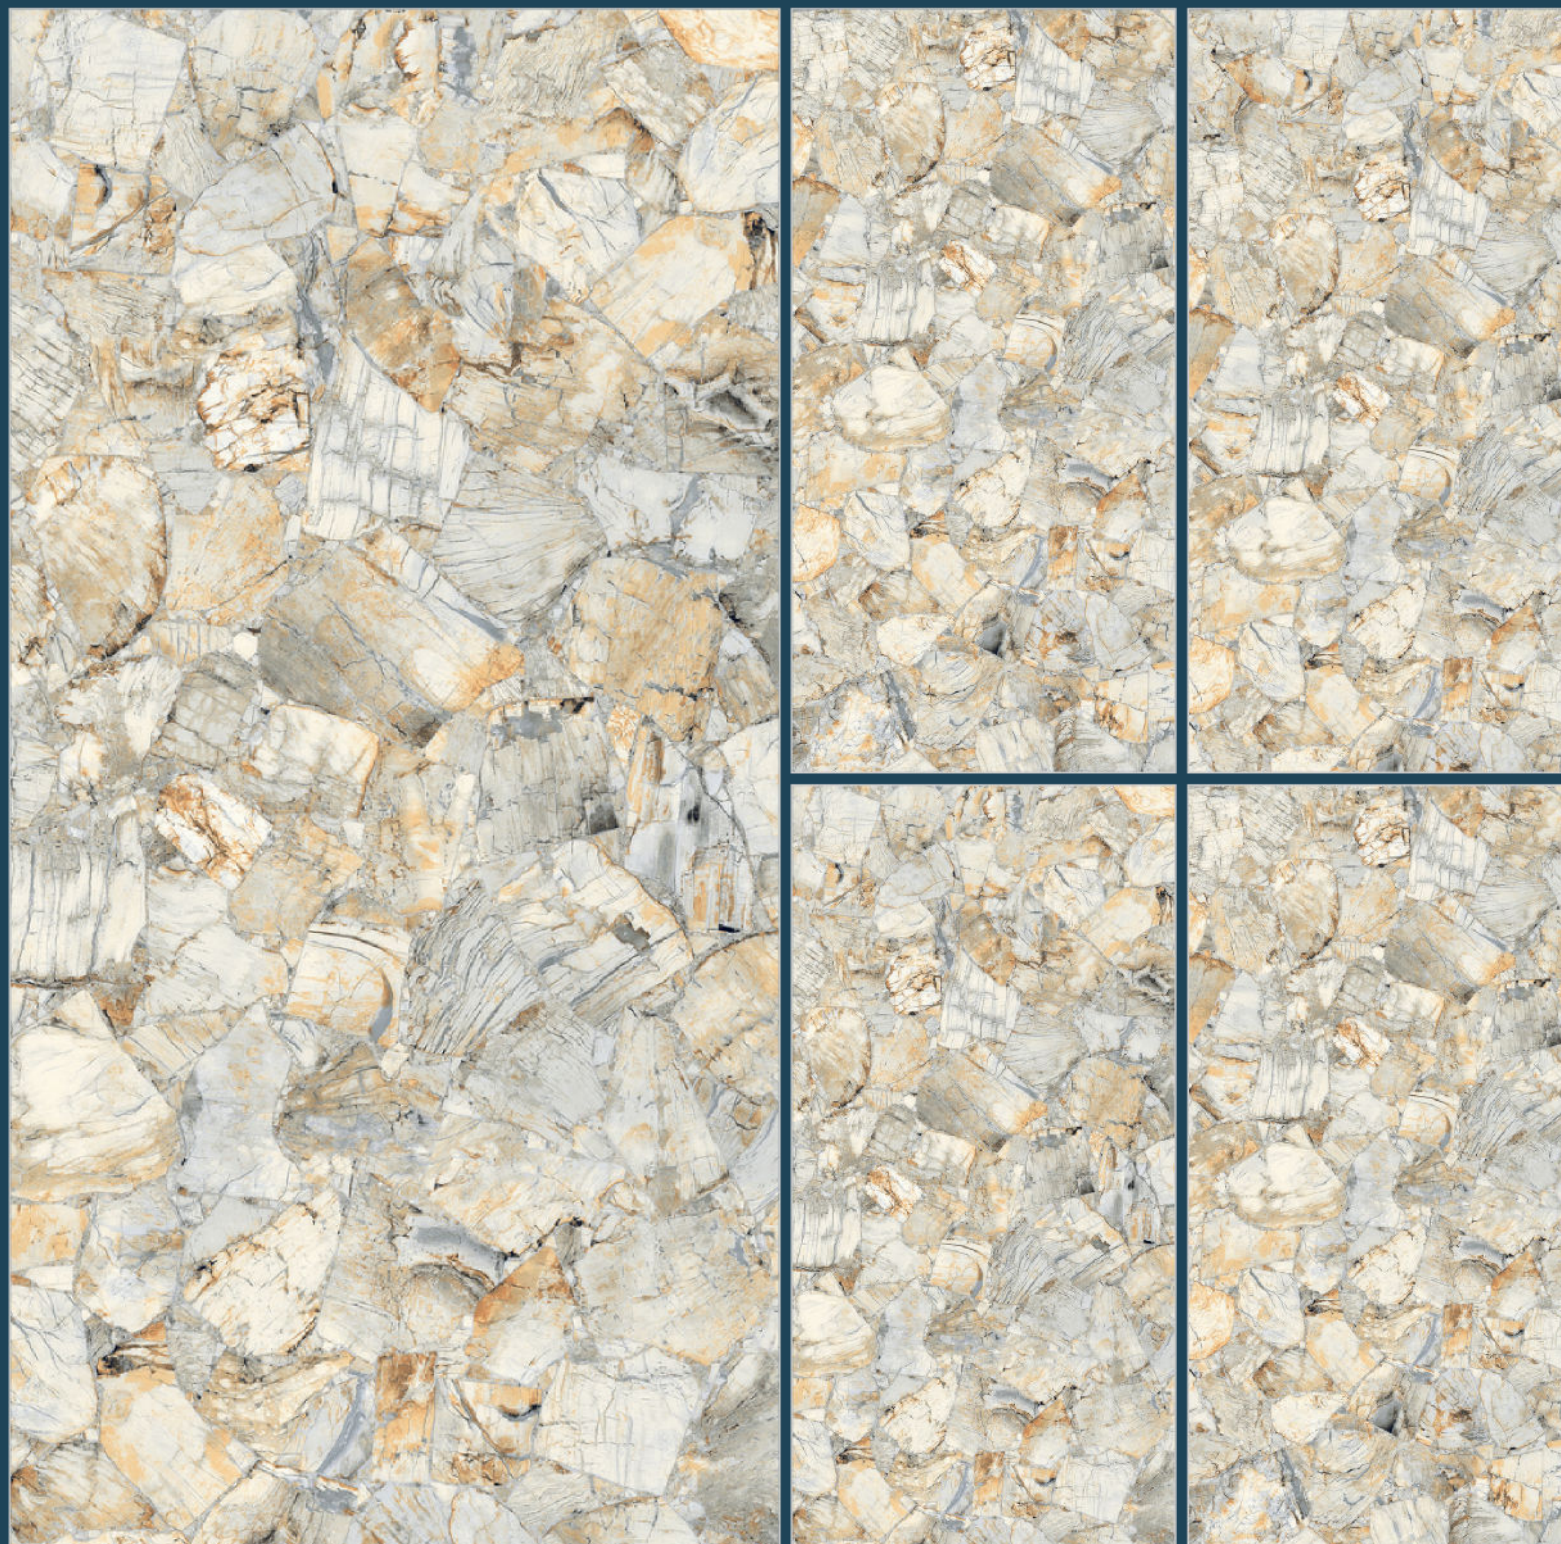

STONELLA CREMA

Size

600x1200mm

Finish

Glossy

Thickness

8.5mm

Random

3