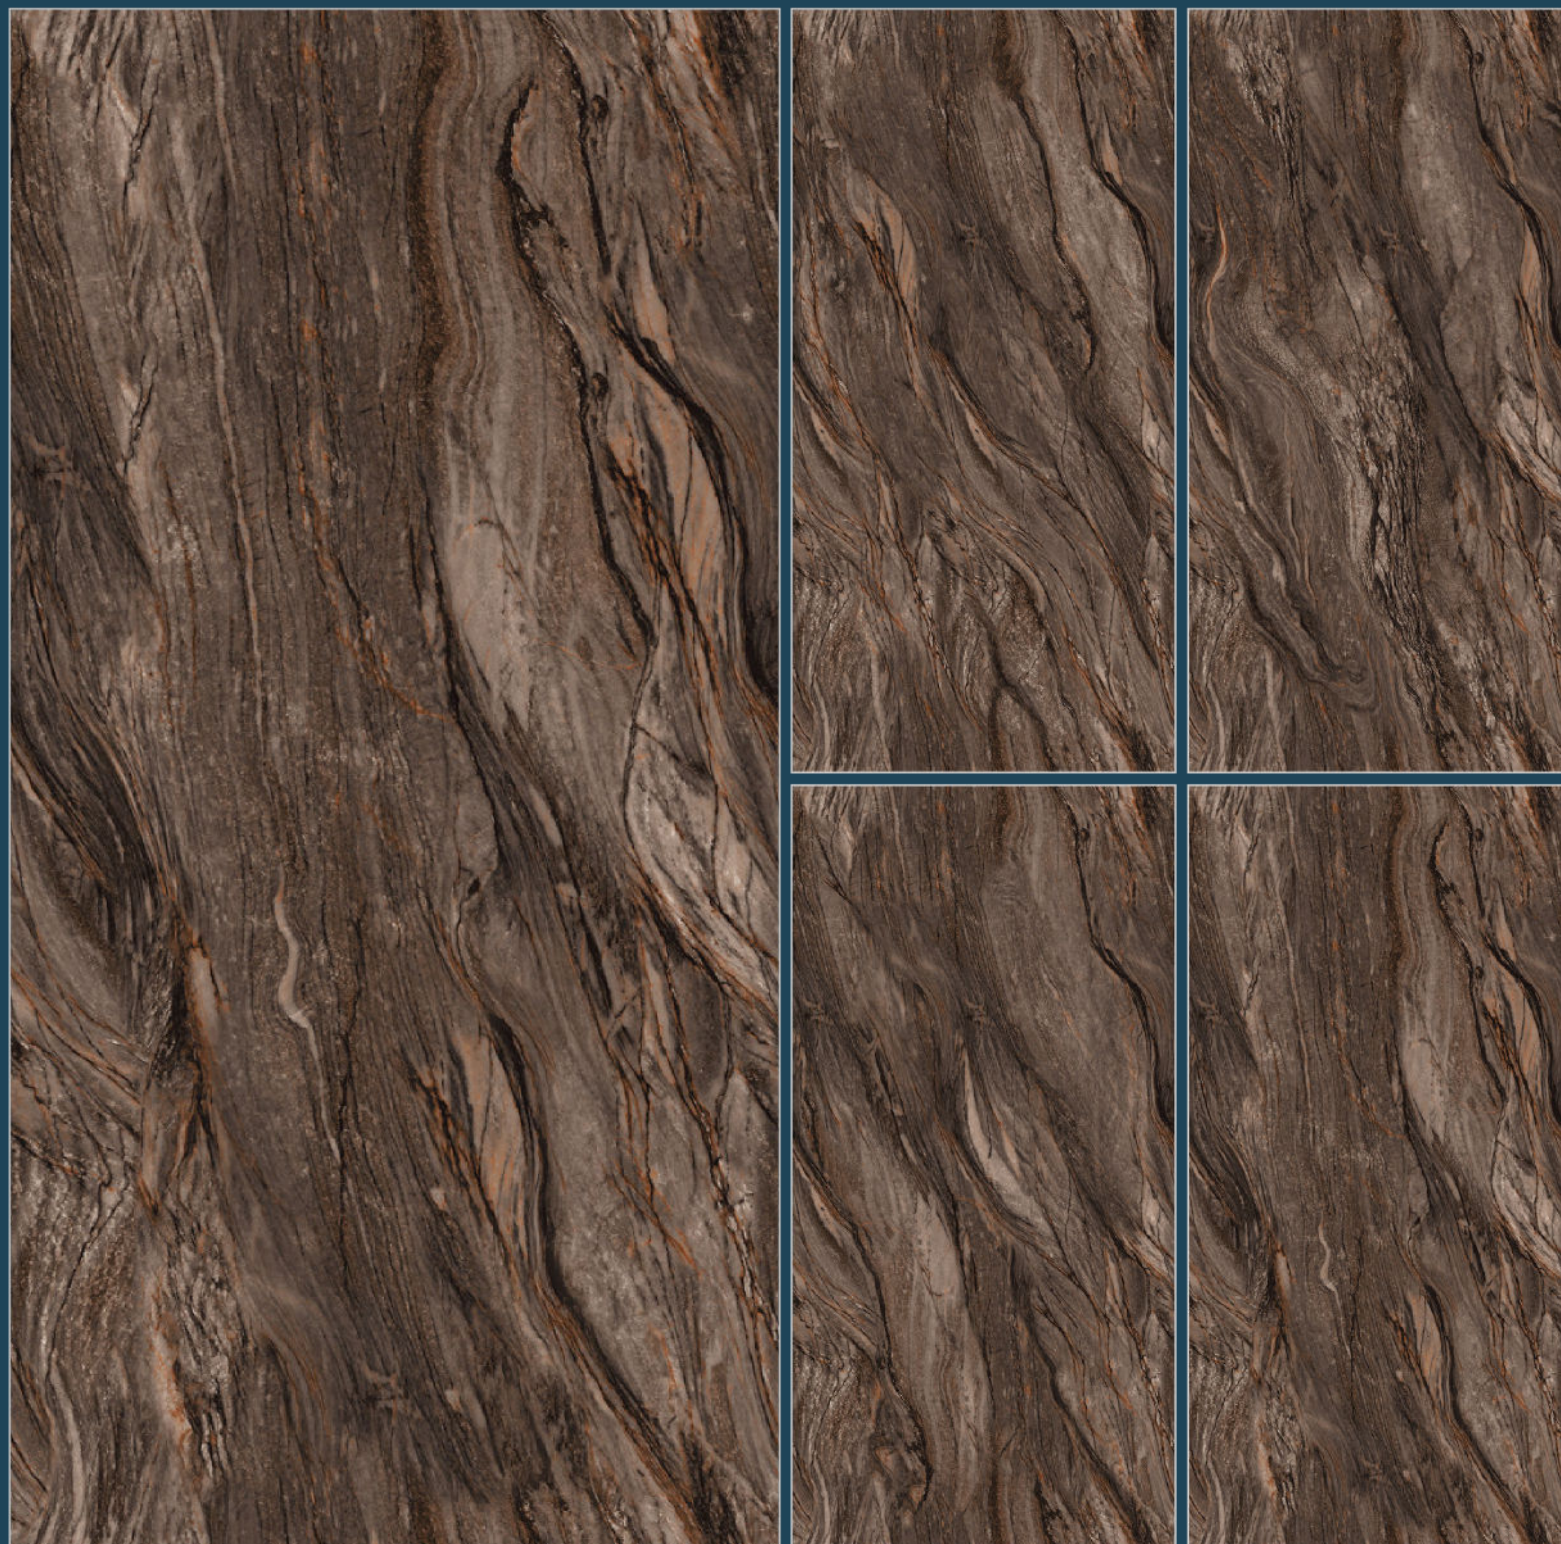

Size

600x1200mm

Finish

High Glossy

Thickness

8.5mm

Random

4