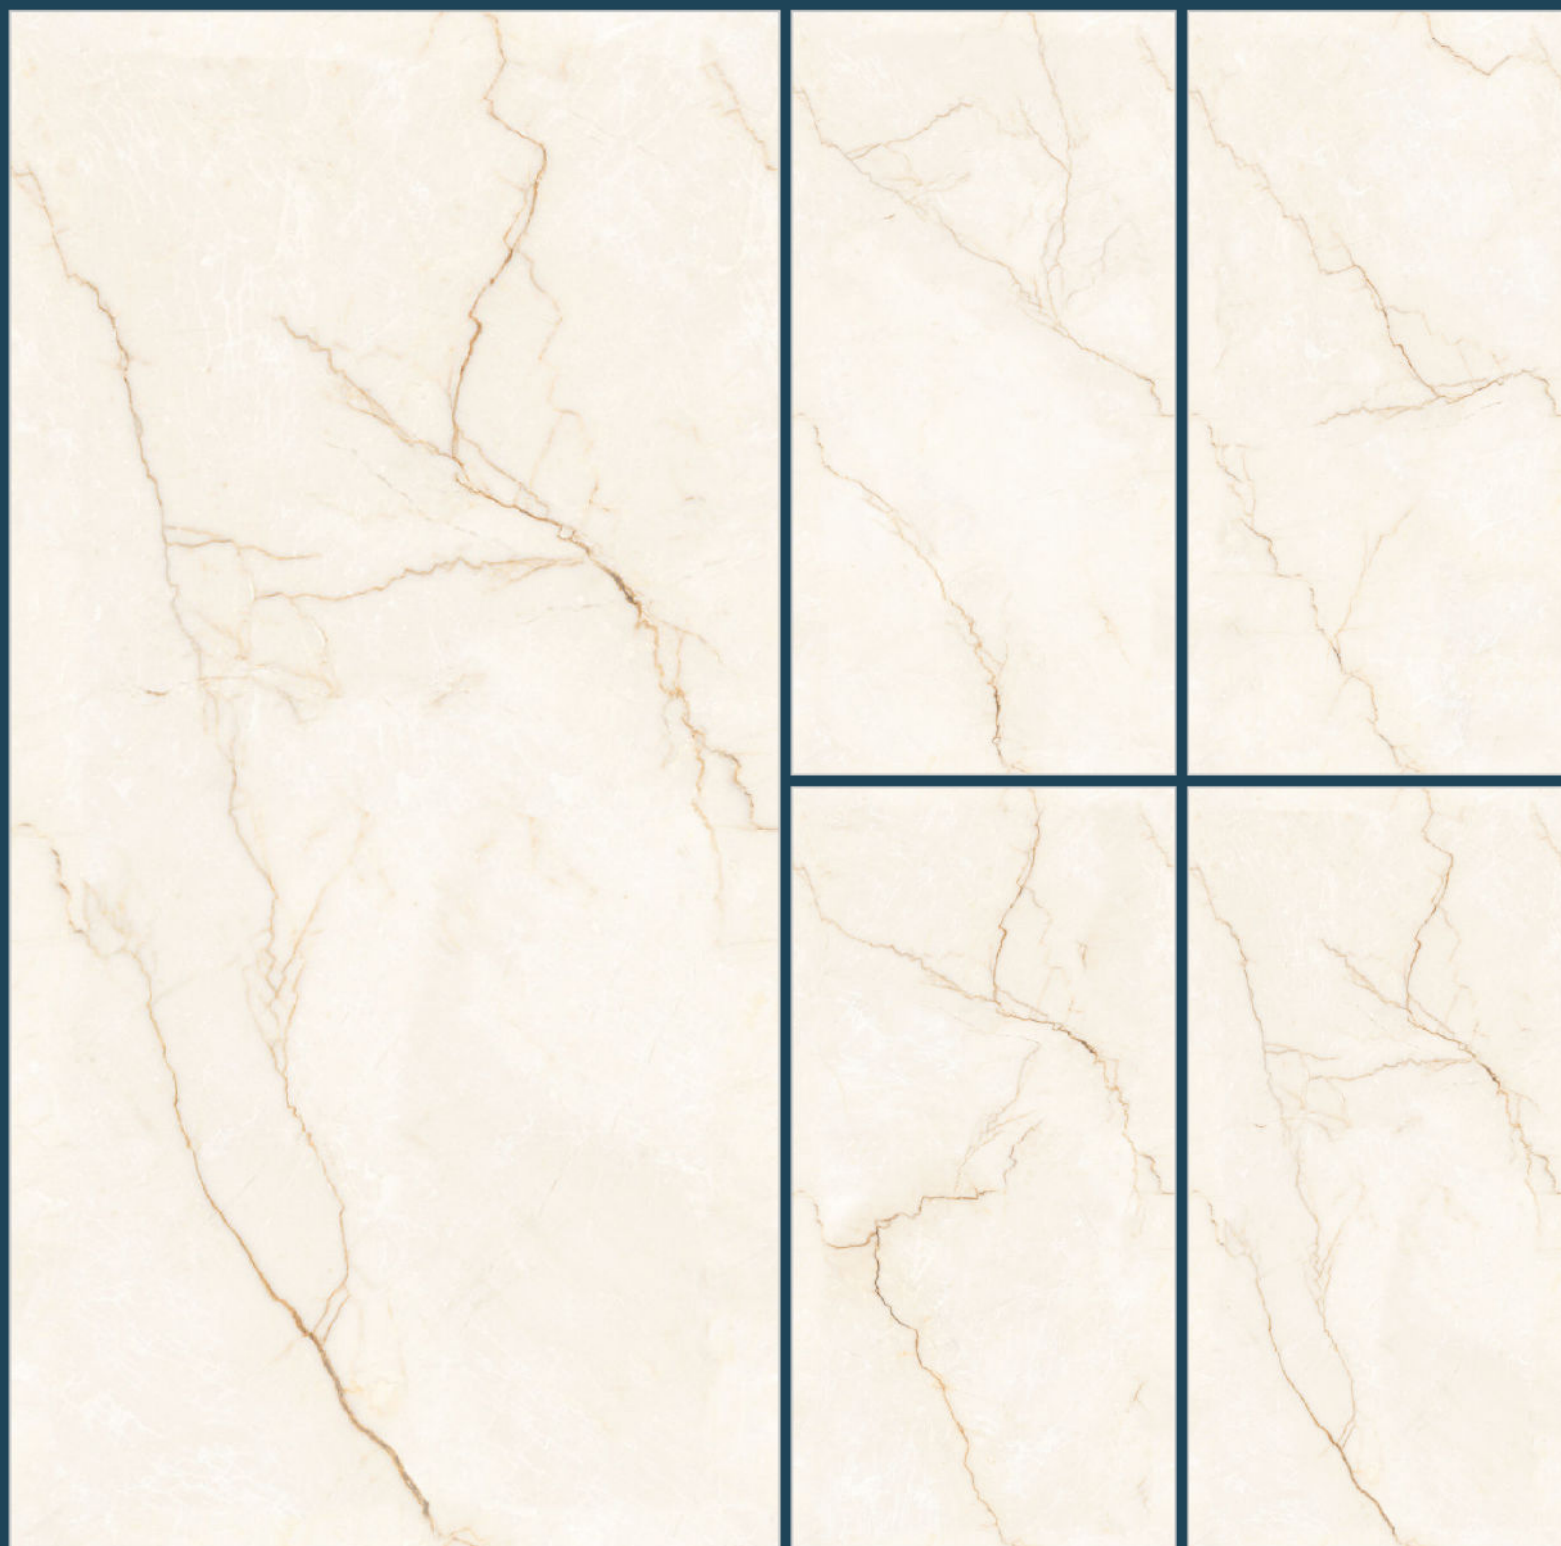

ALEXA BEIGE

Size

600x1200mm

Finish

Glossy

Thickness

8.5mm

Random

4