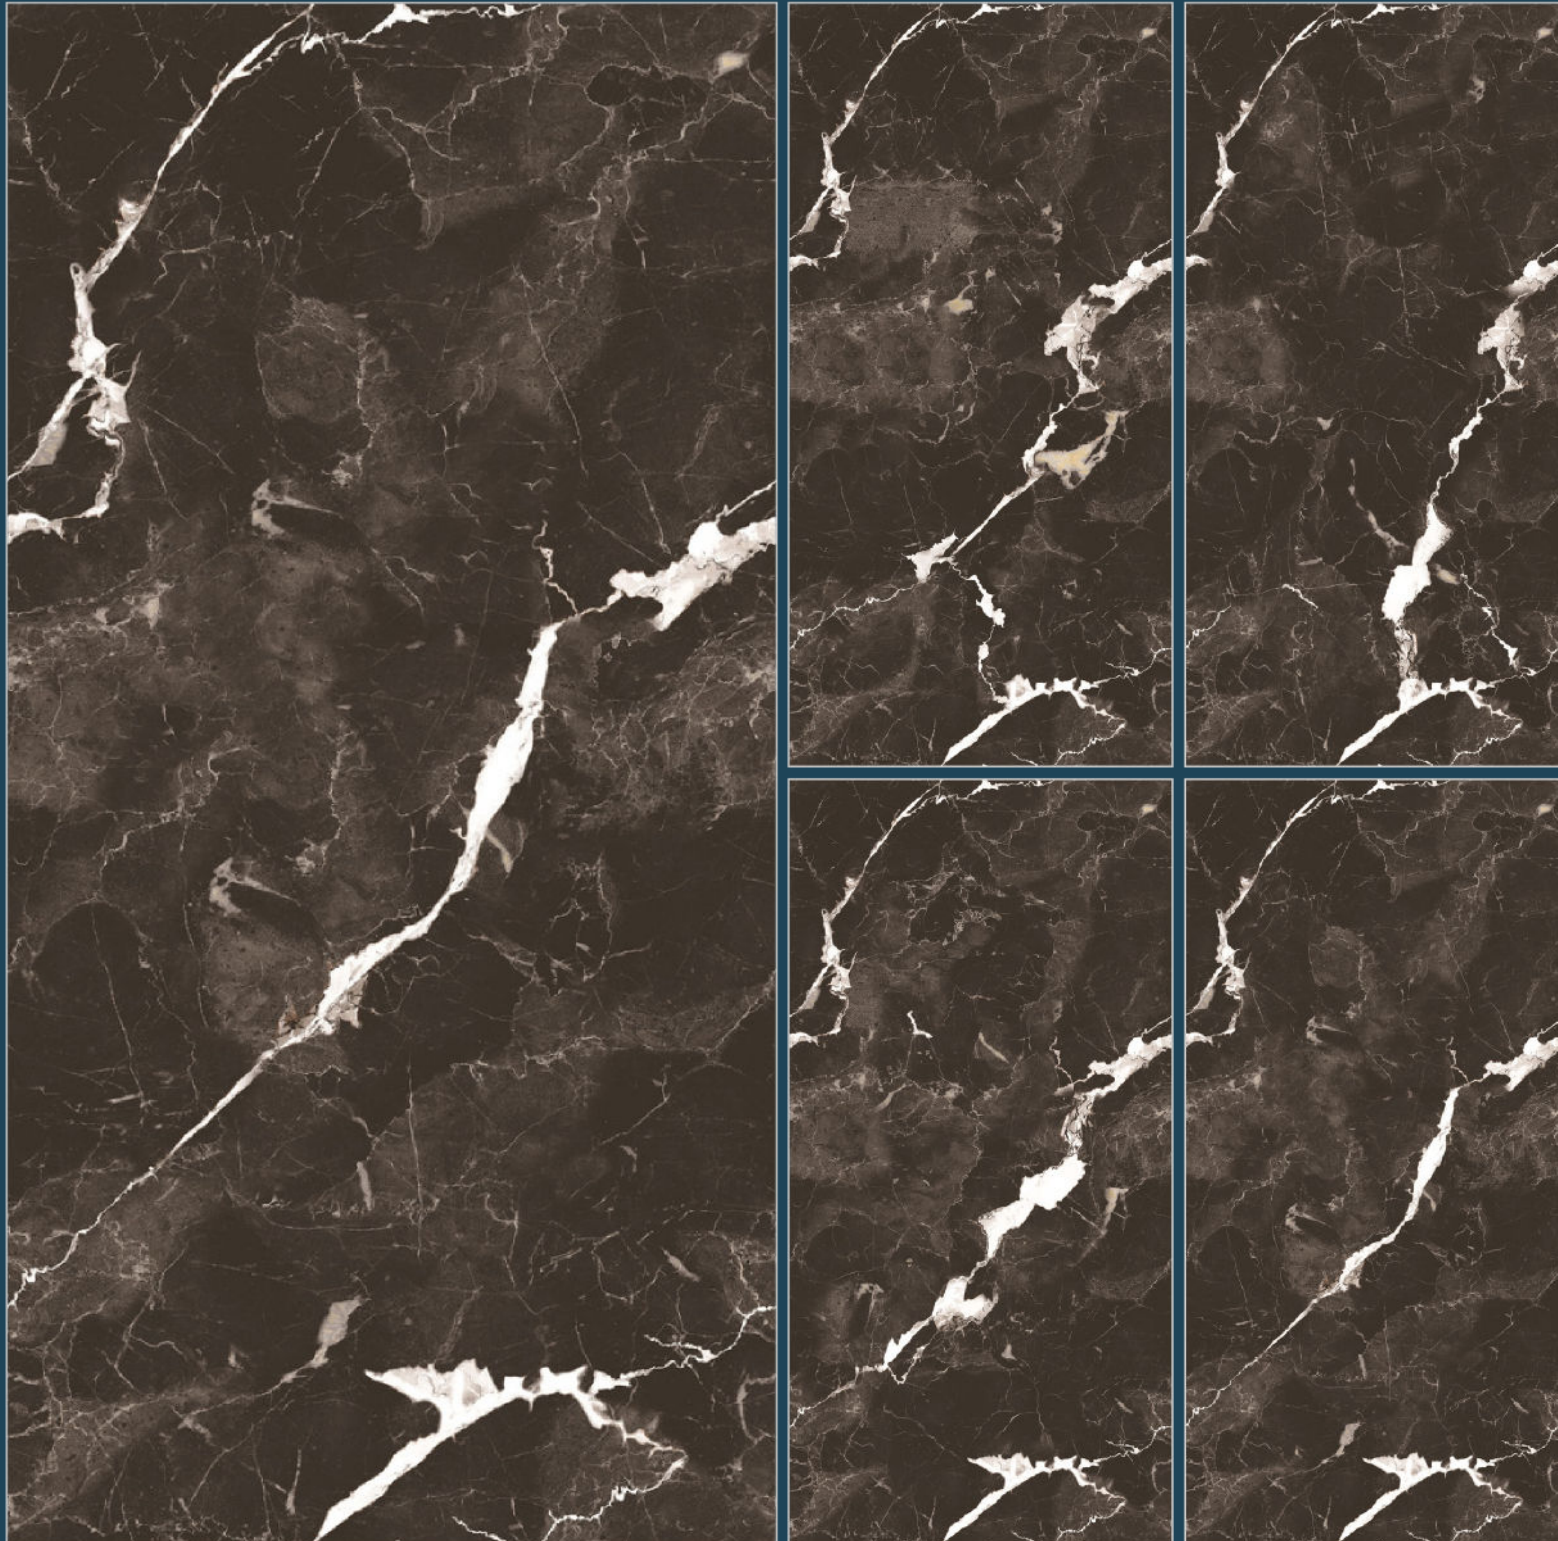

PLATINA BROWN

Size

600x1200mm

Finish

High Glossy

Thickness

8.5mm

Random

4