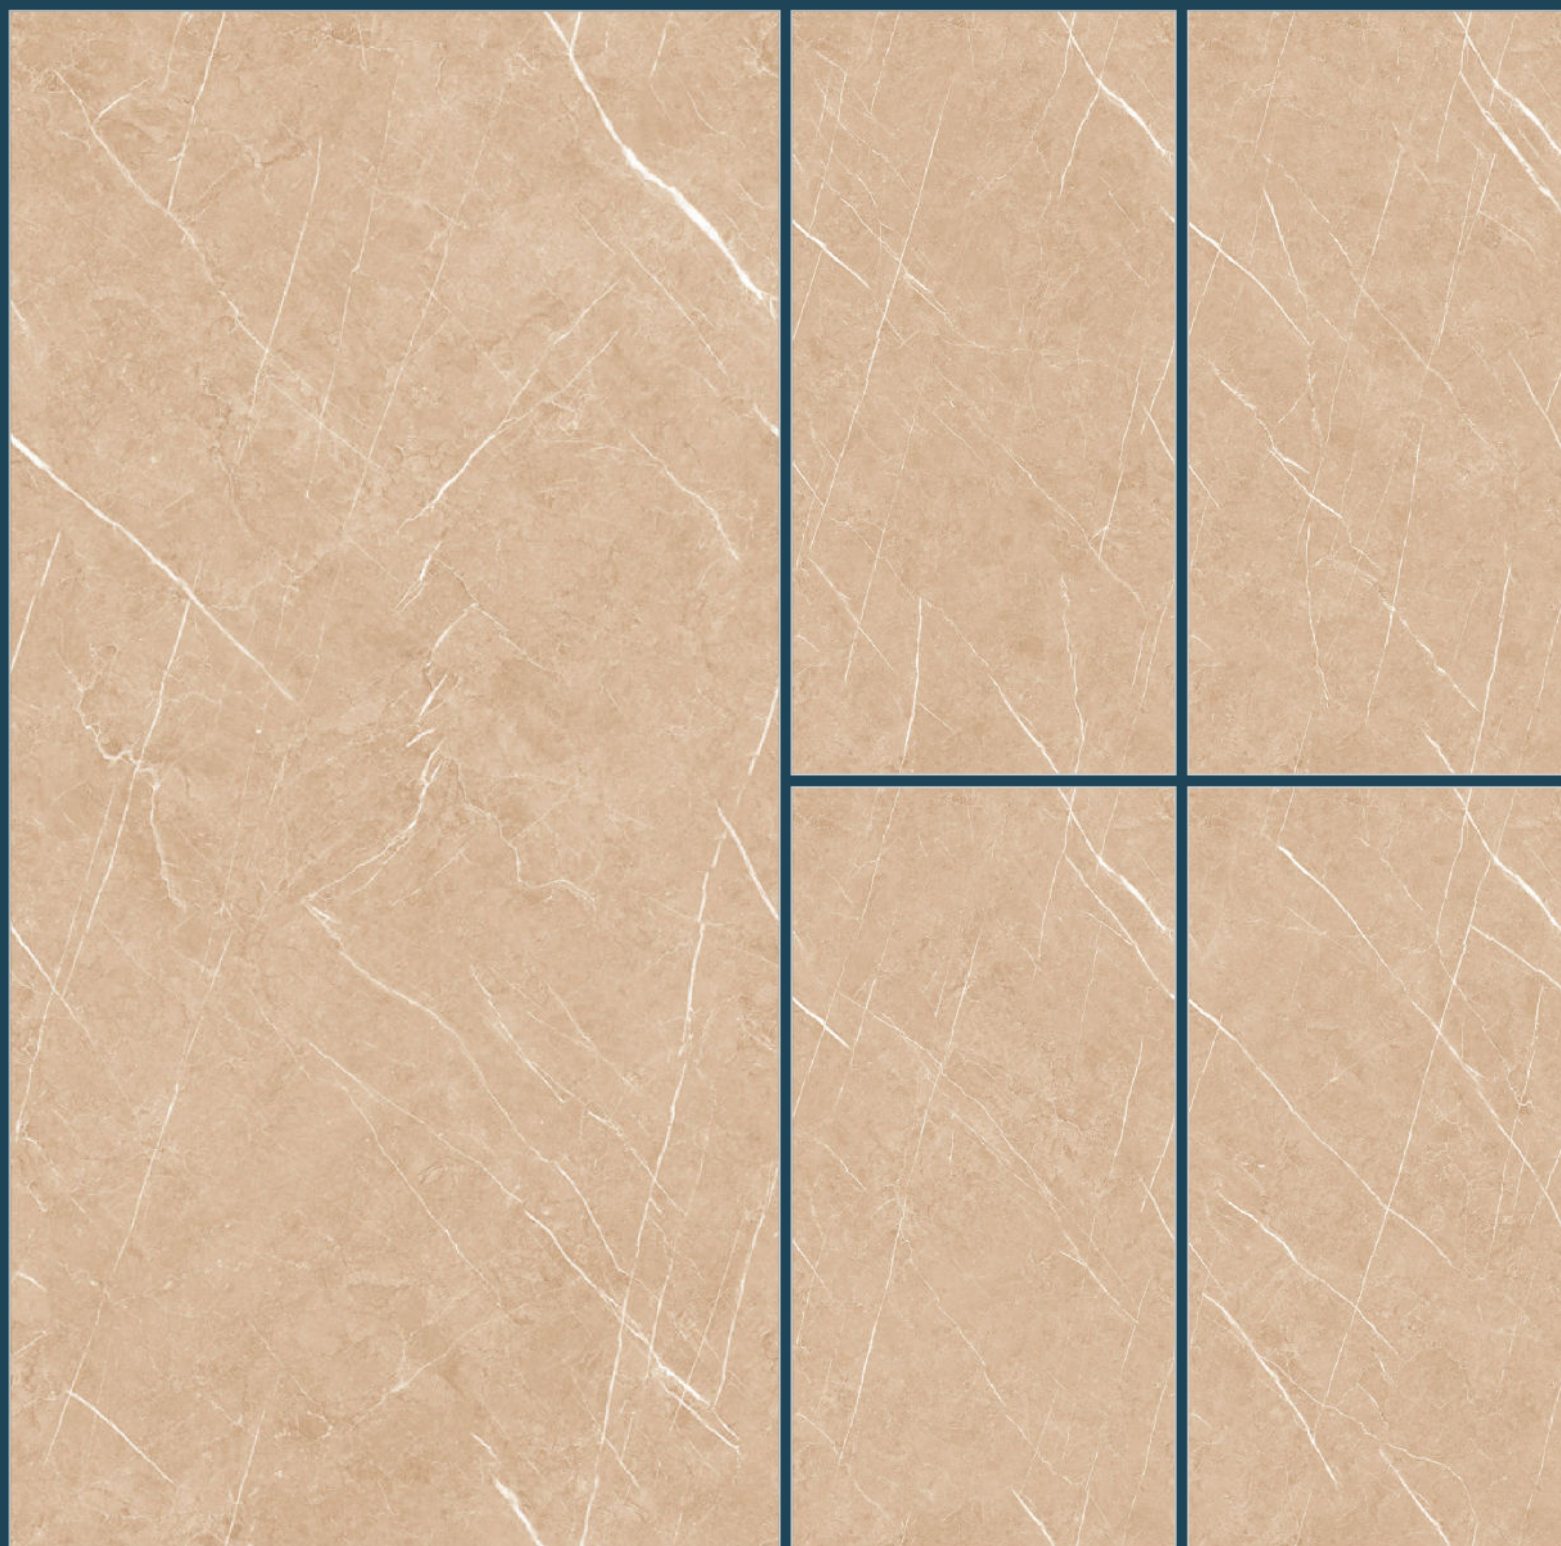

Finish

Glossy

Thickness

8.5mm

Random

5

SWEDEN BROWN

Size