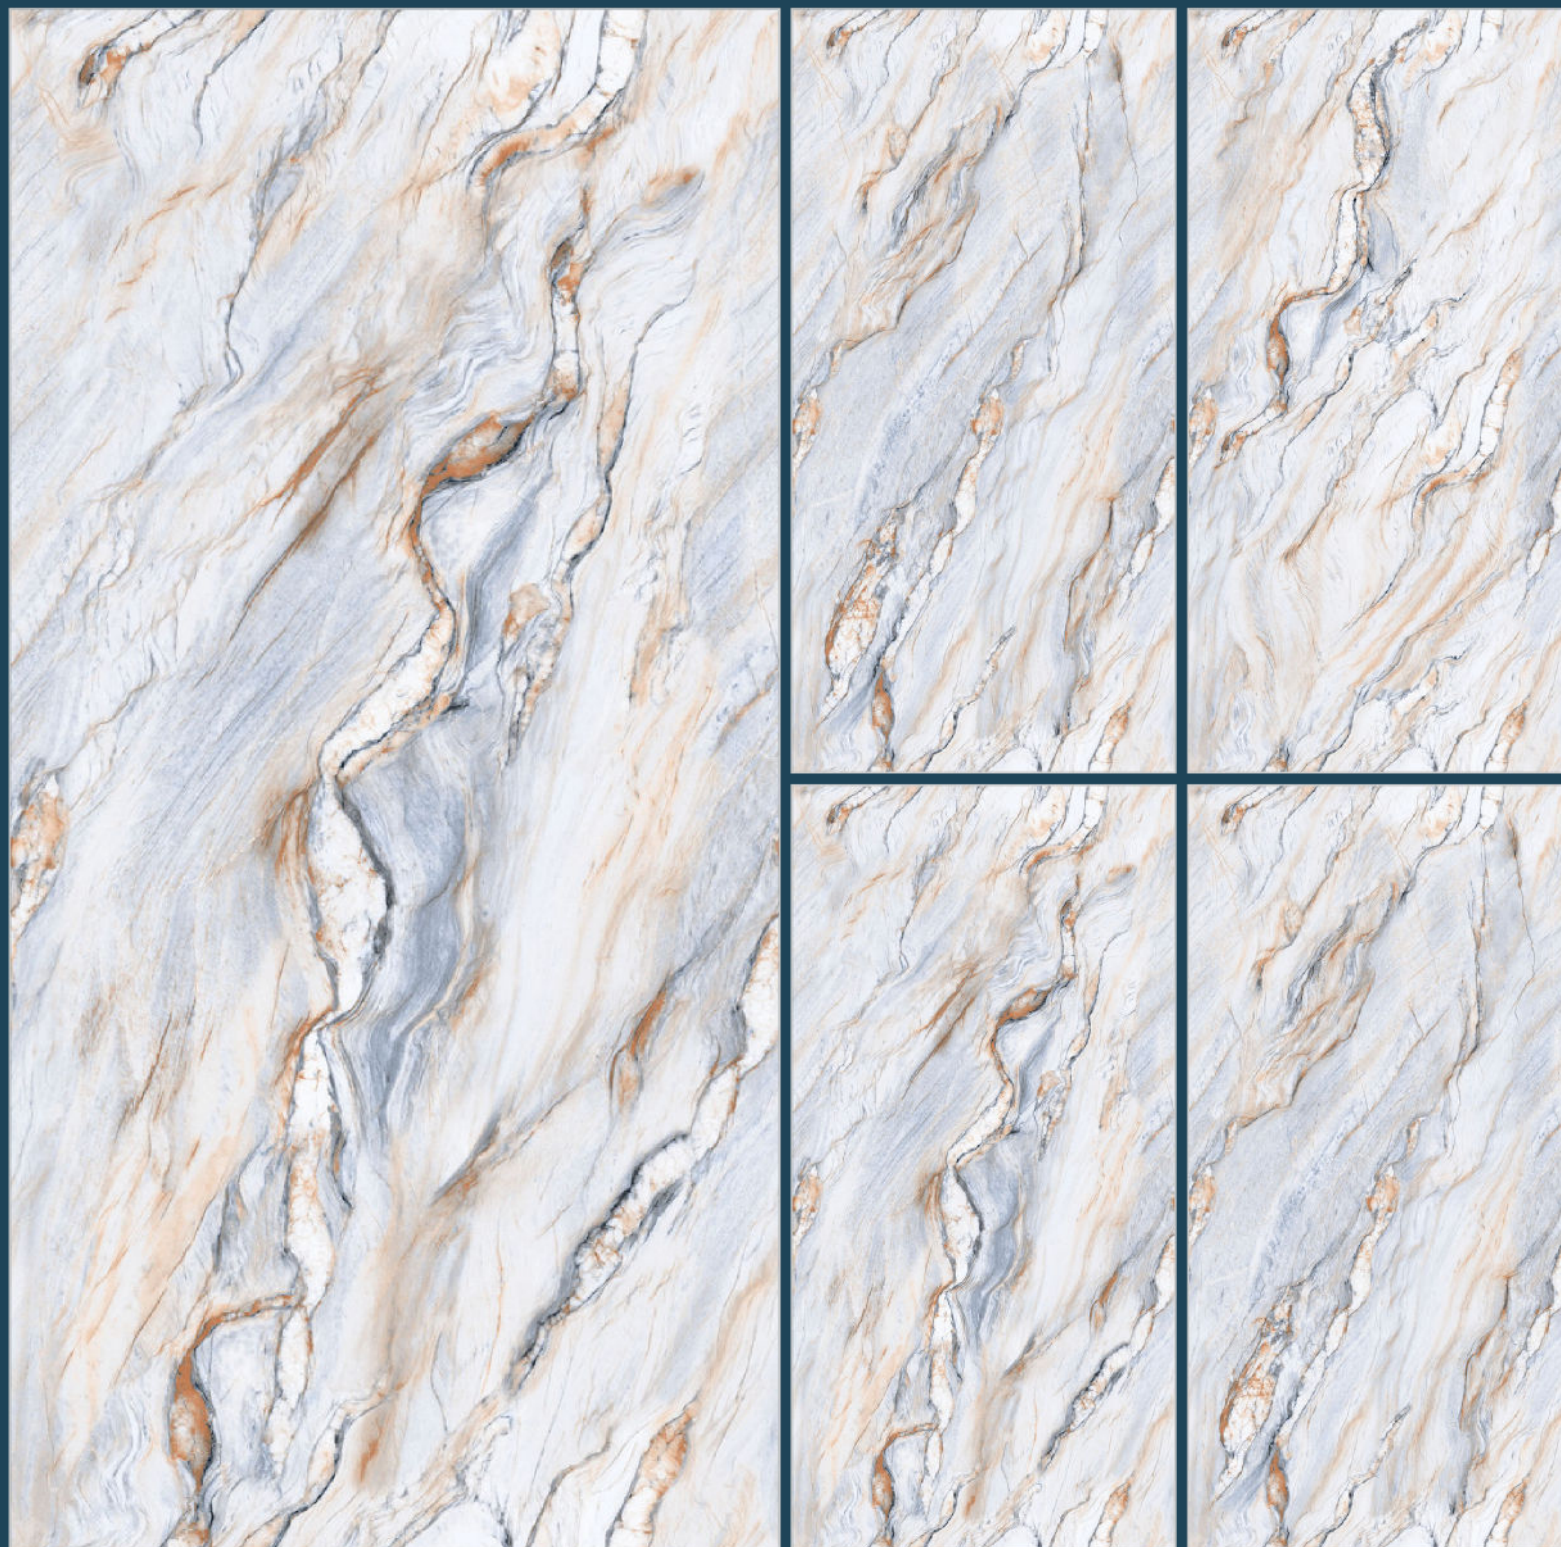

ZEBRANO SKY

Size

600x1200mm

Finish

Glossy

Thickness

8.5mm

Random