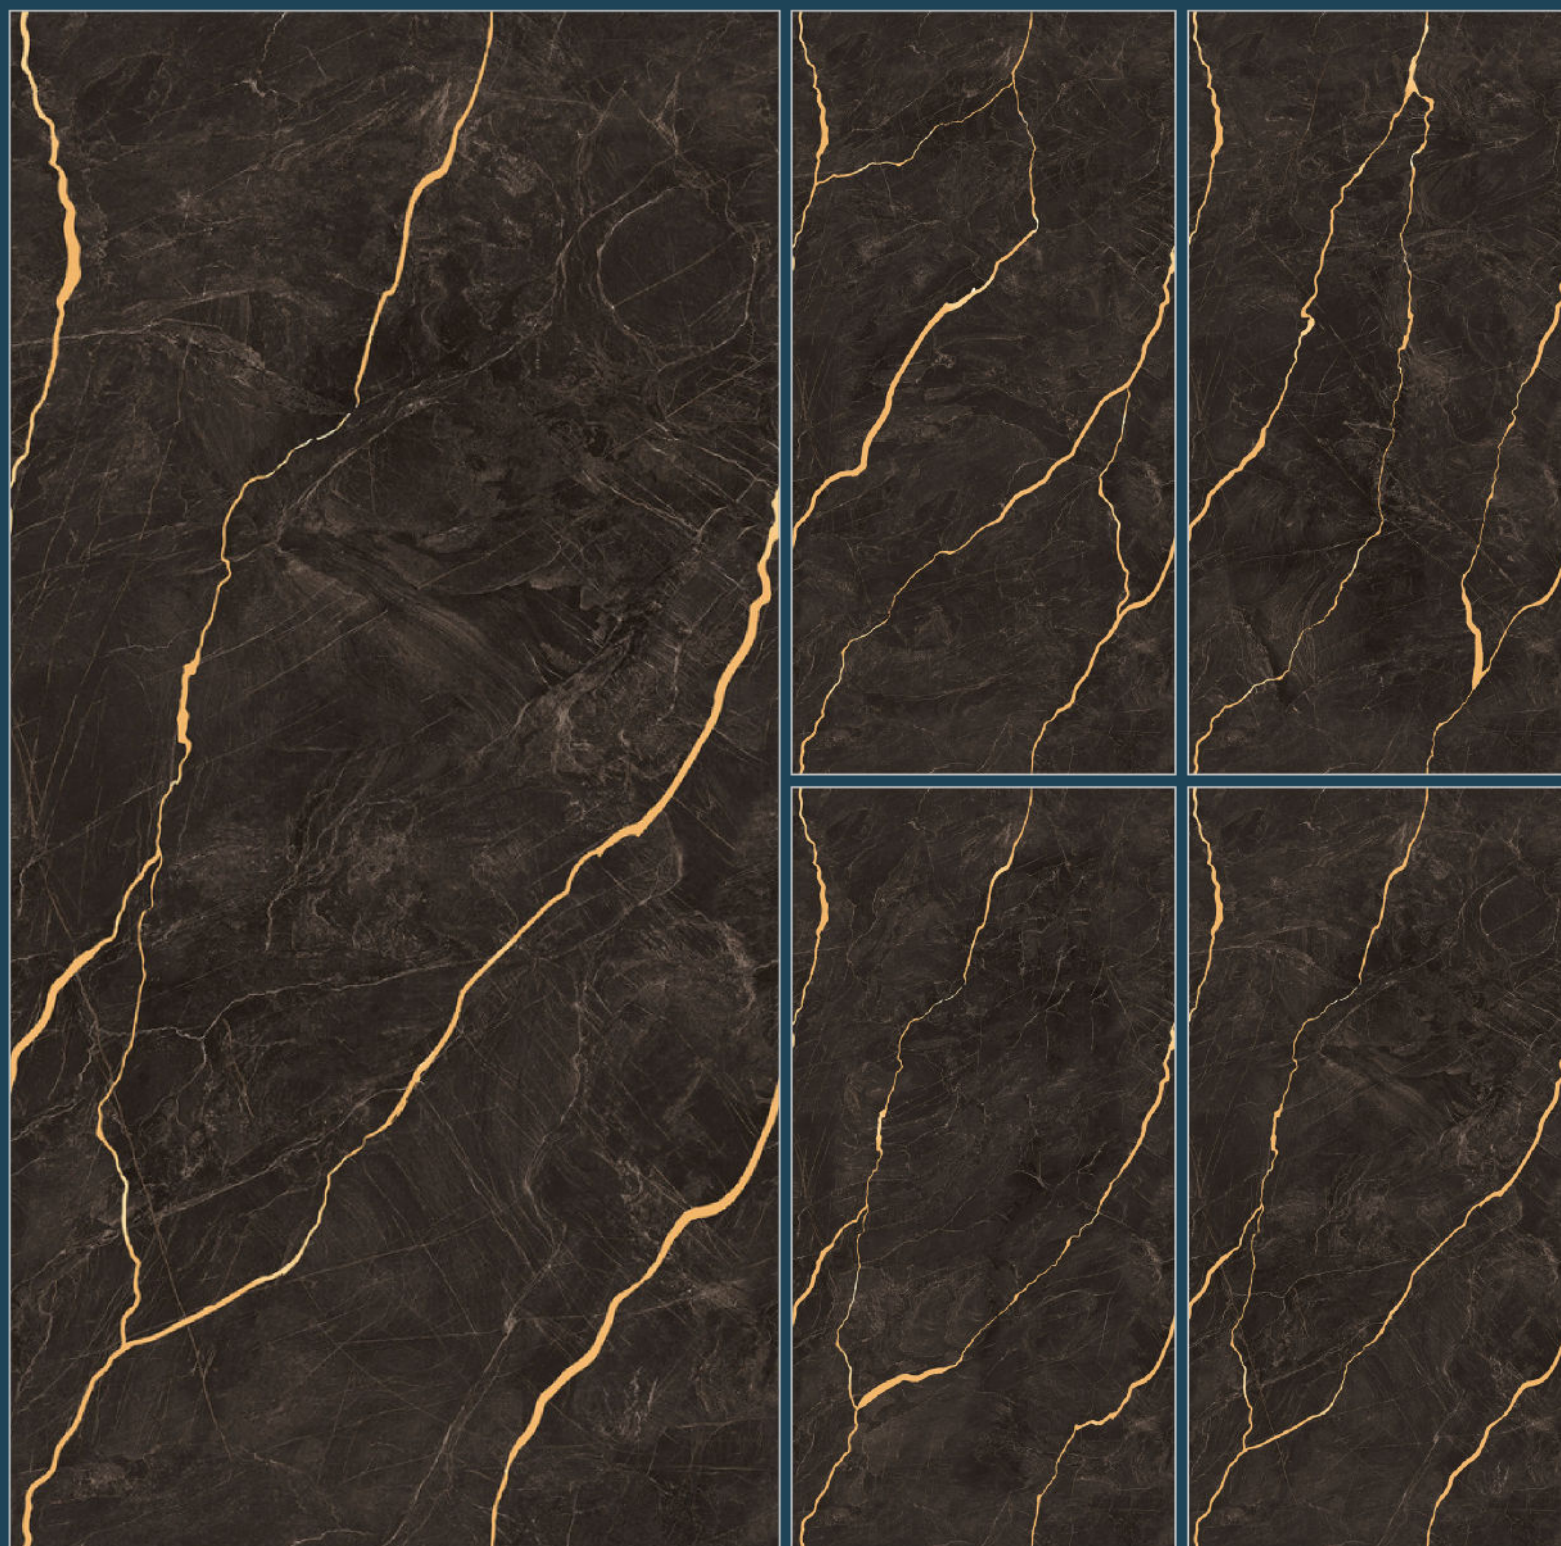

High Glossy

Thickness

8.5mm

Random

5

← **BACK**

RUBICCO BROWN

Size