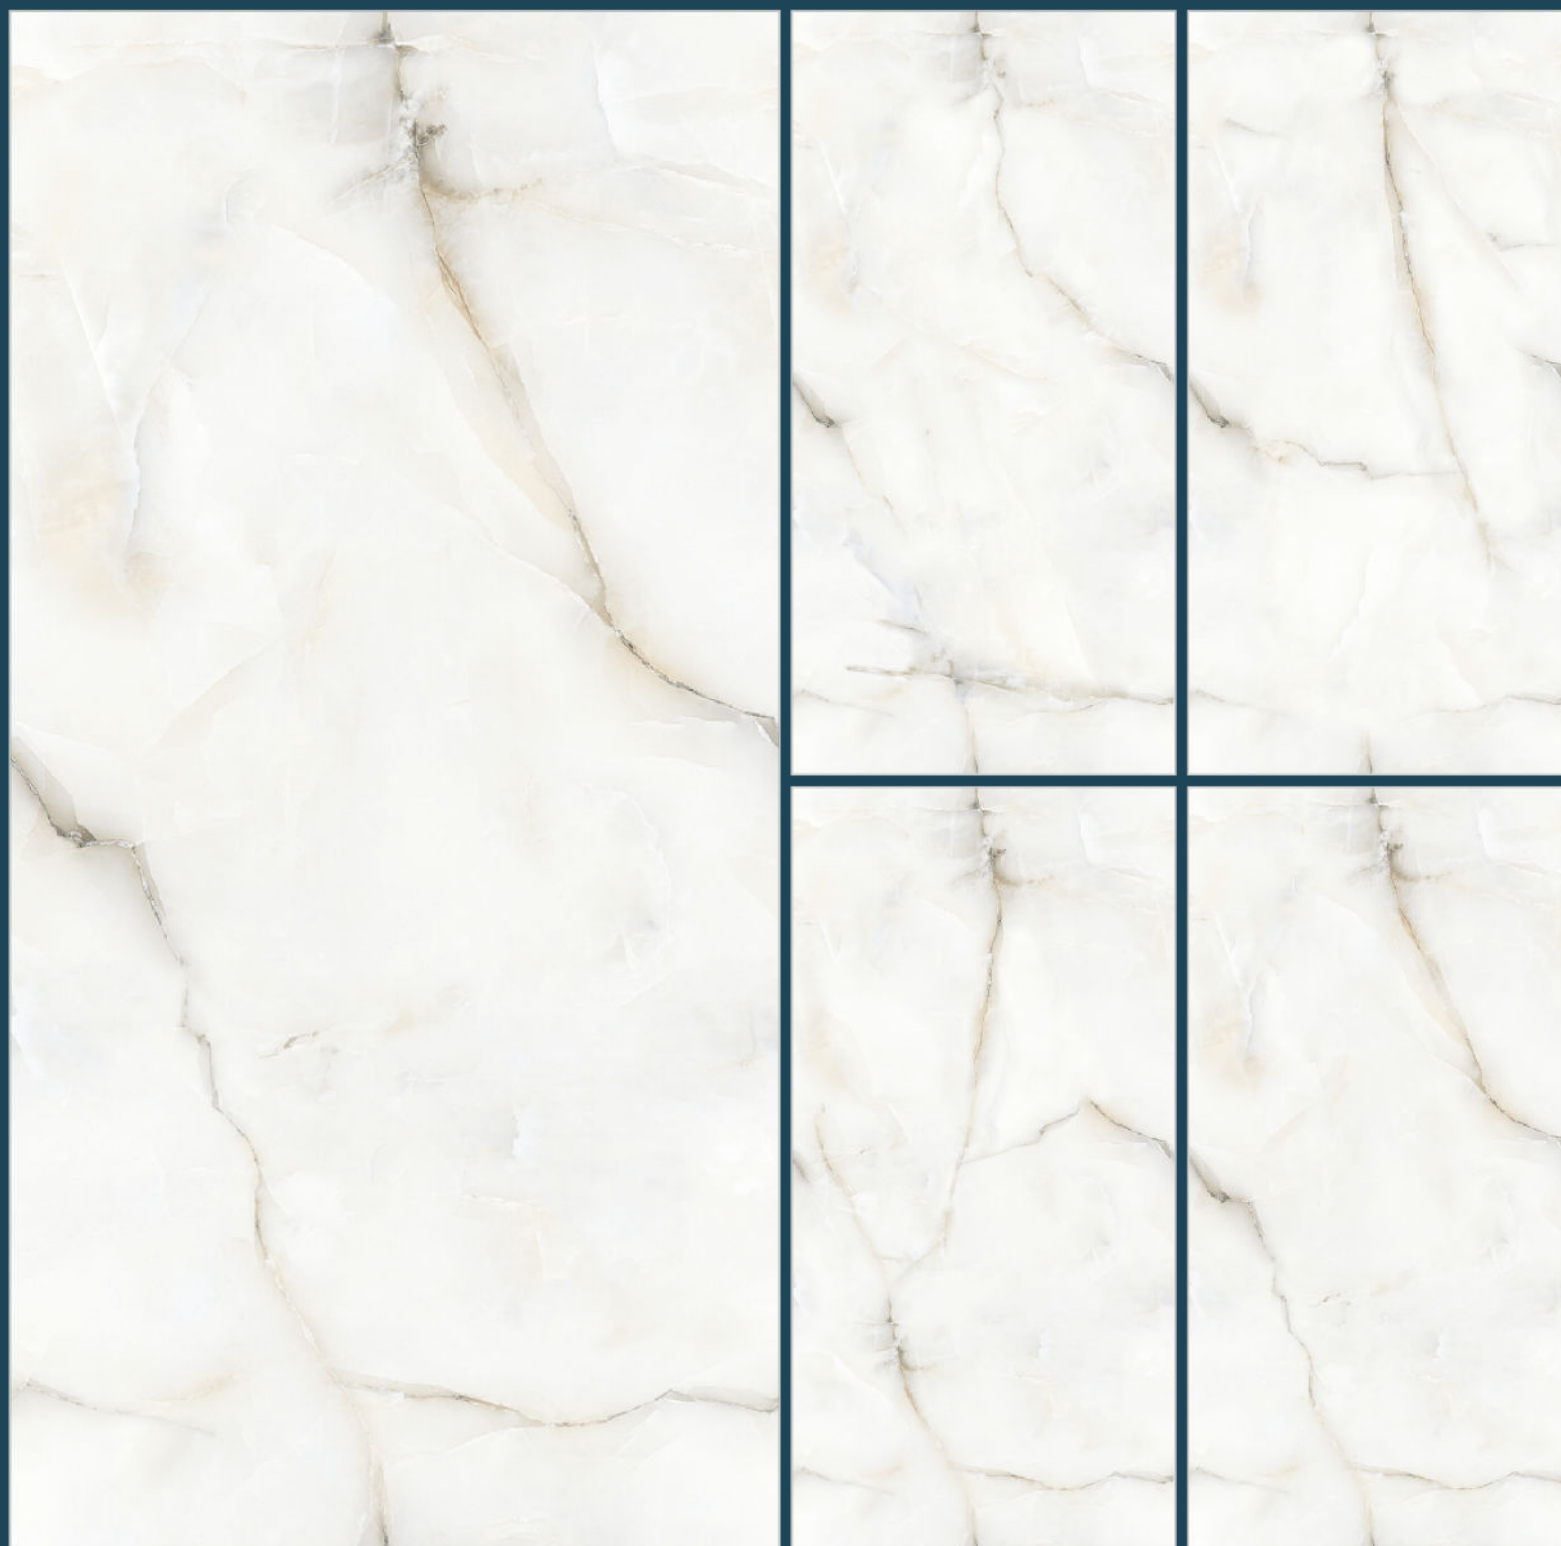

TURIN YELLOW

Size

600x1200mm

Finish

Glossy

Thickness

8.5mm

Random

4