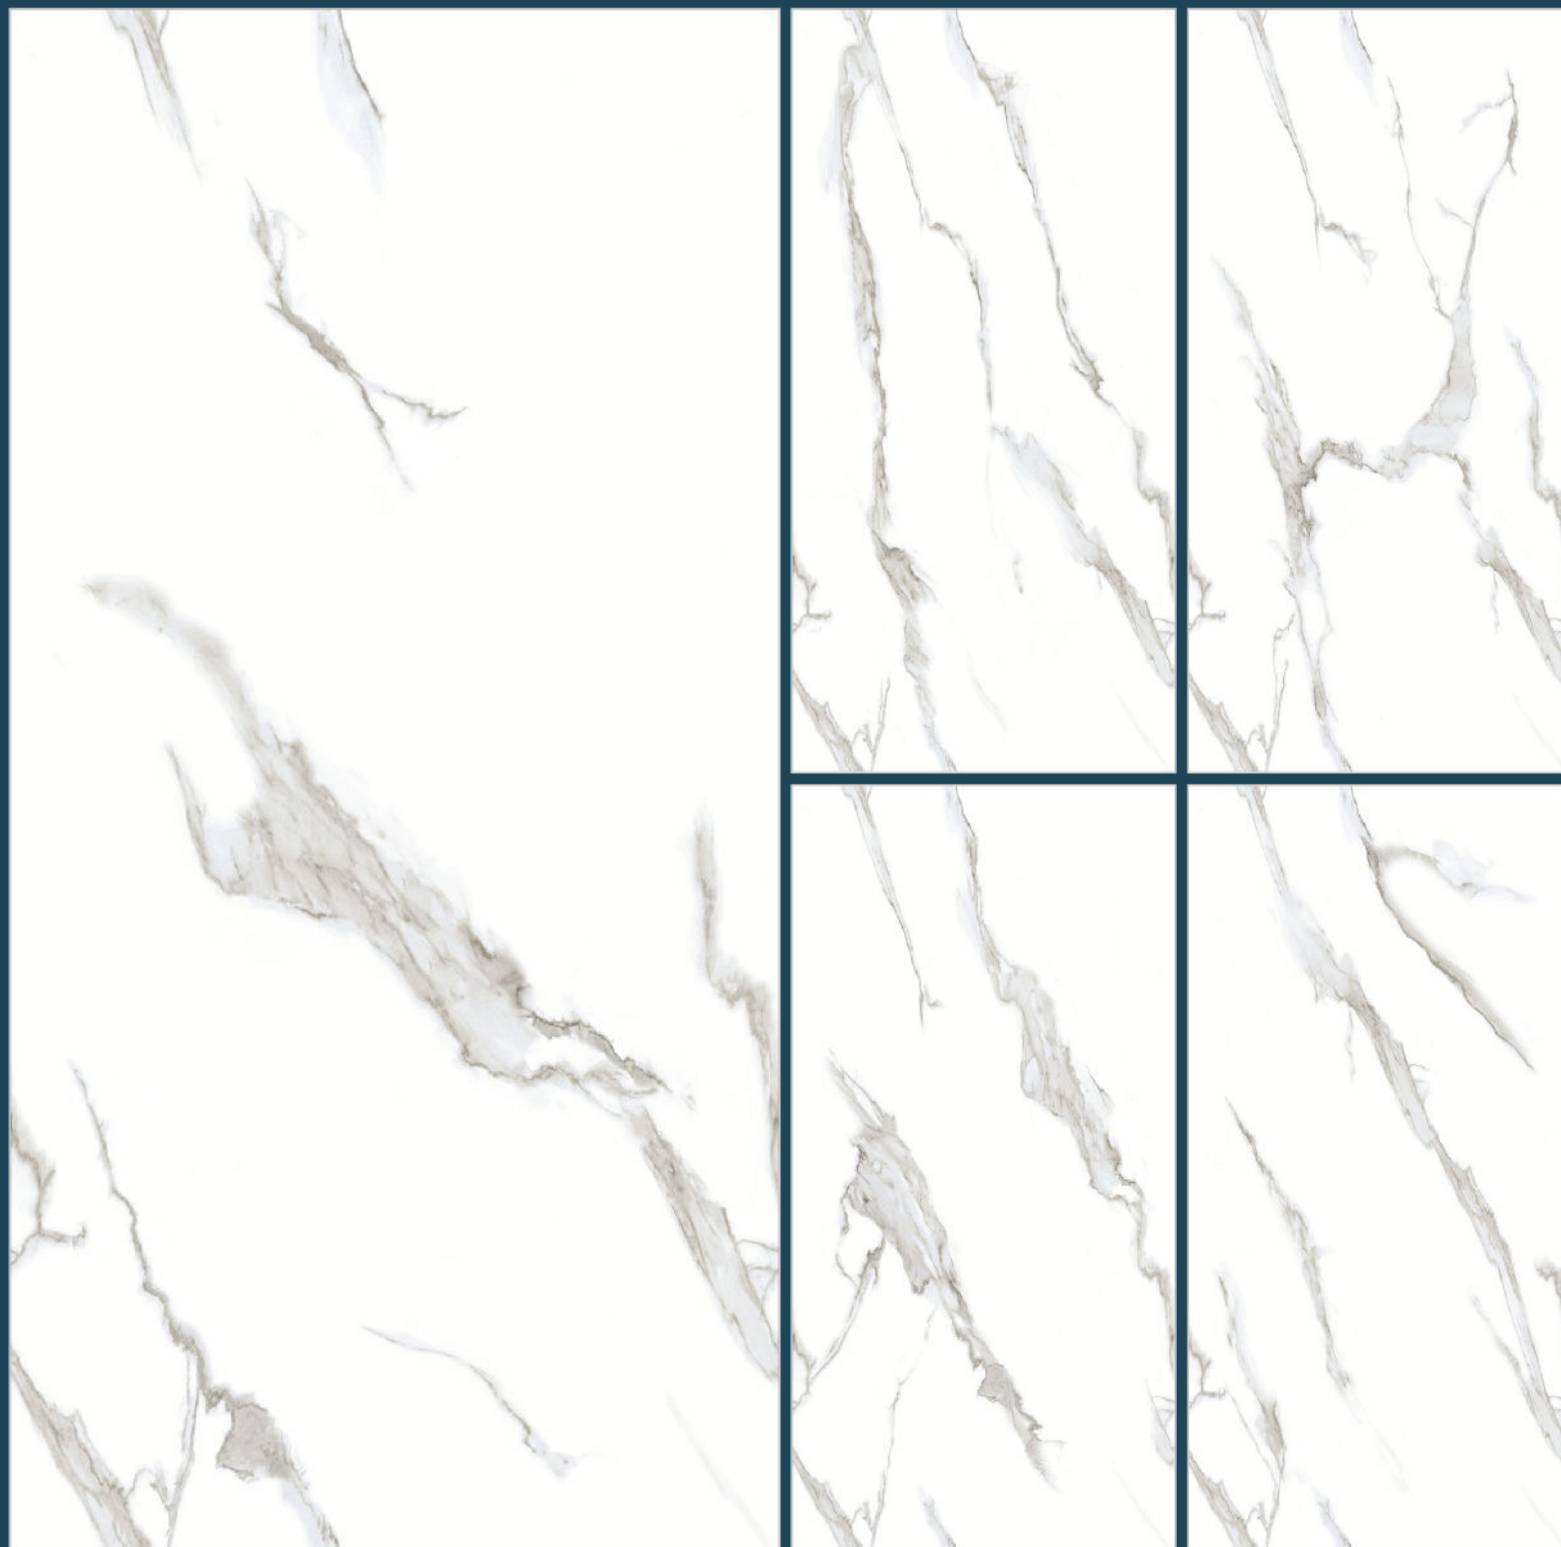

LET CAS CARRARA

Size

600x1200mm

Finish

Glossy

Thickness

8.5mm

Random

5