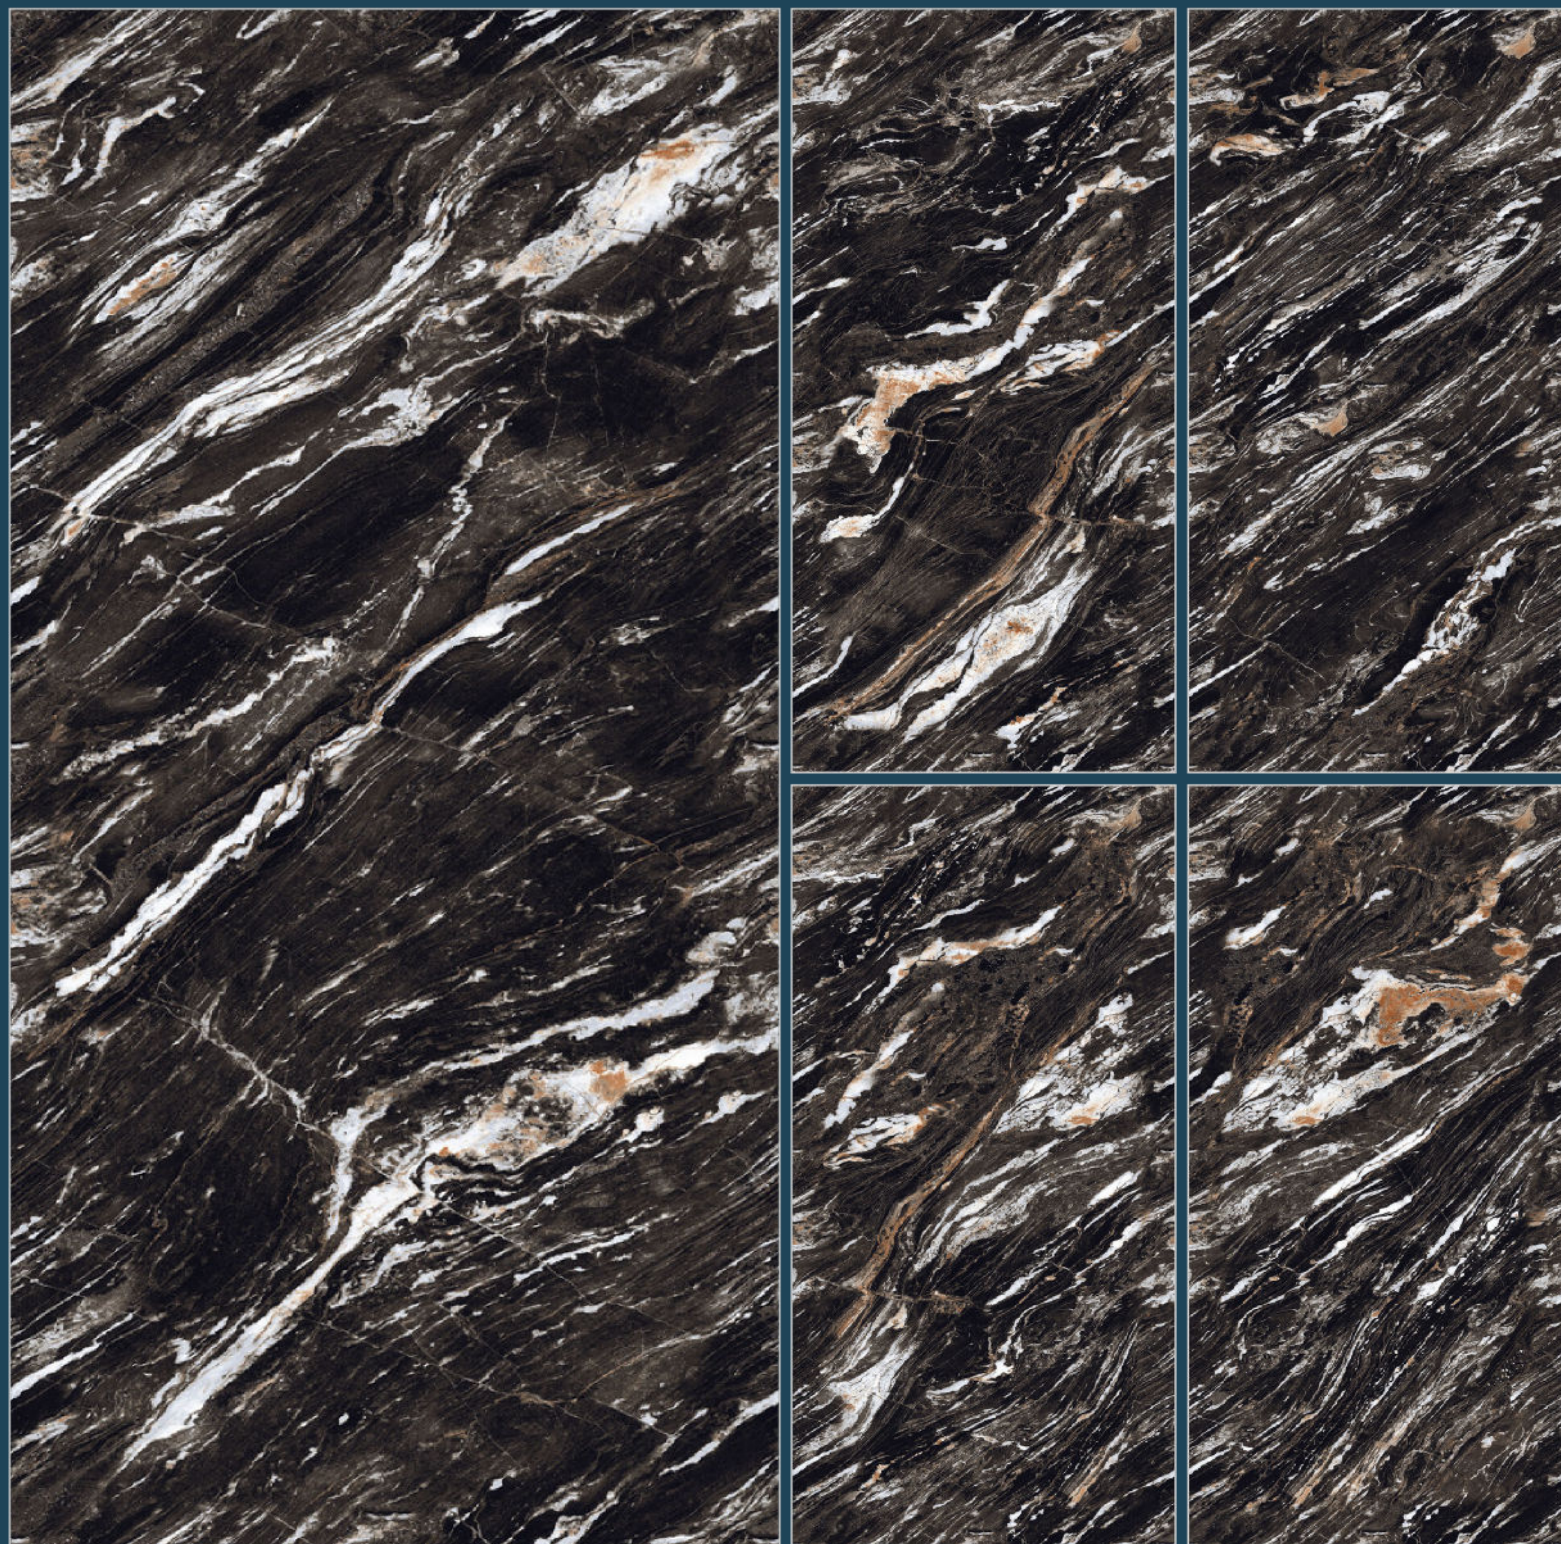

Size

600x1200mm

Finish

High Glossy

Thickness

8.5mm

Random

5