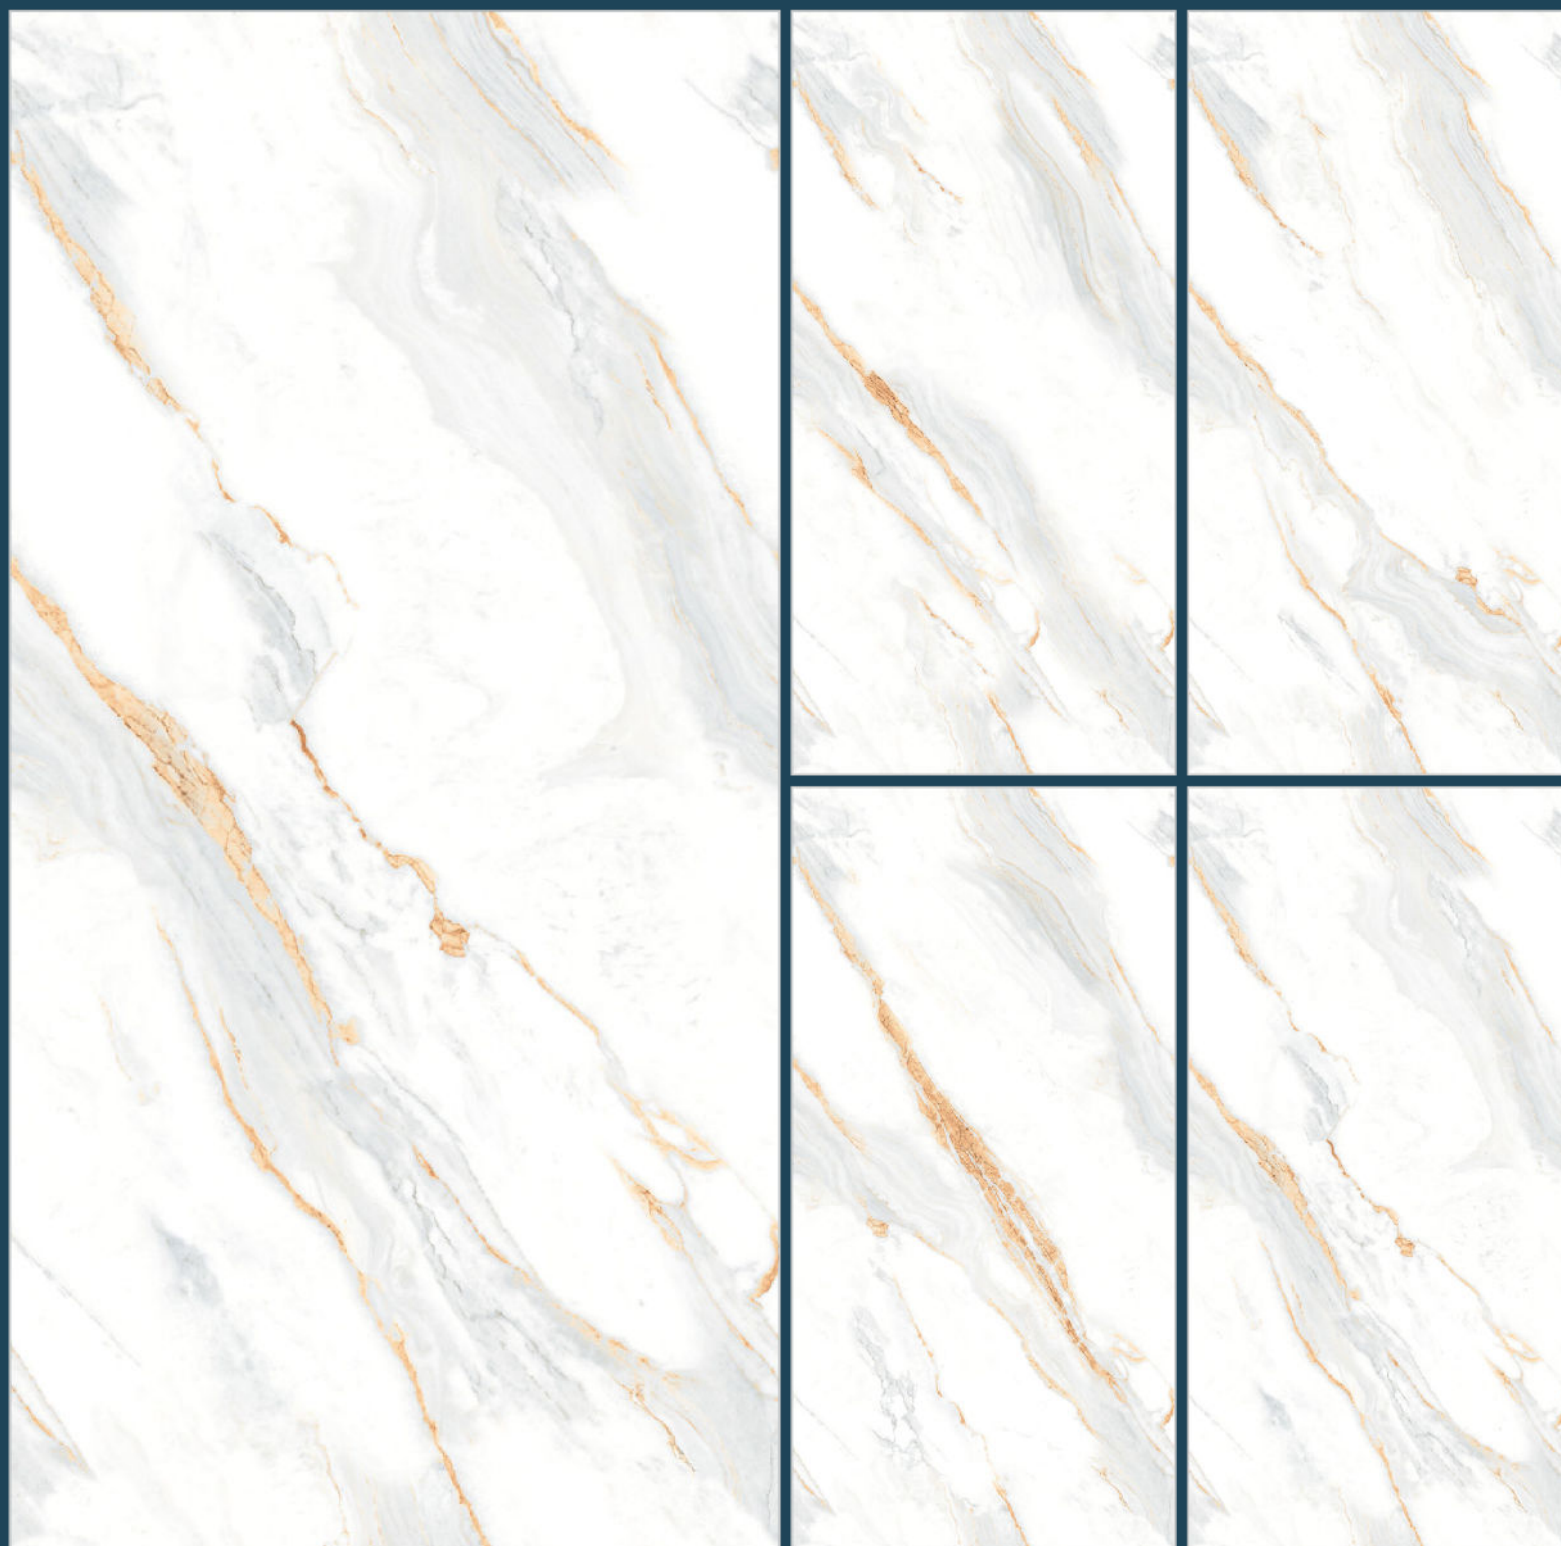

Size

600x1200mm

Finish

Glossy

Thickness

8.5mm

Random

4