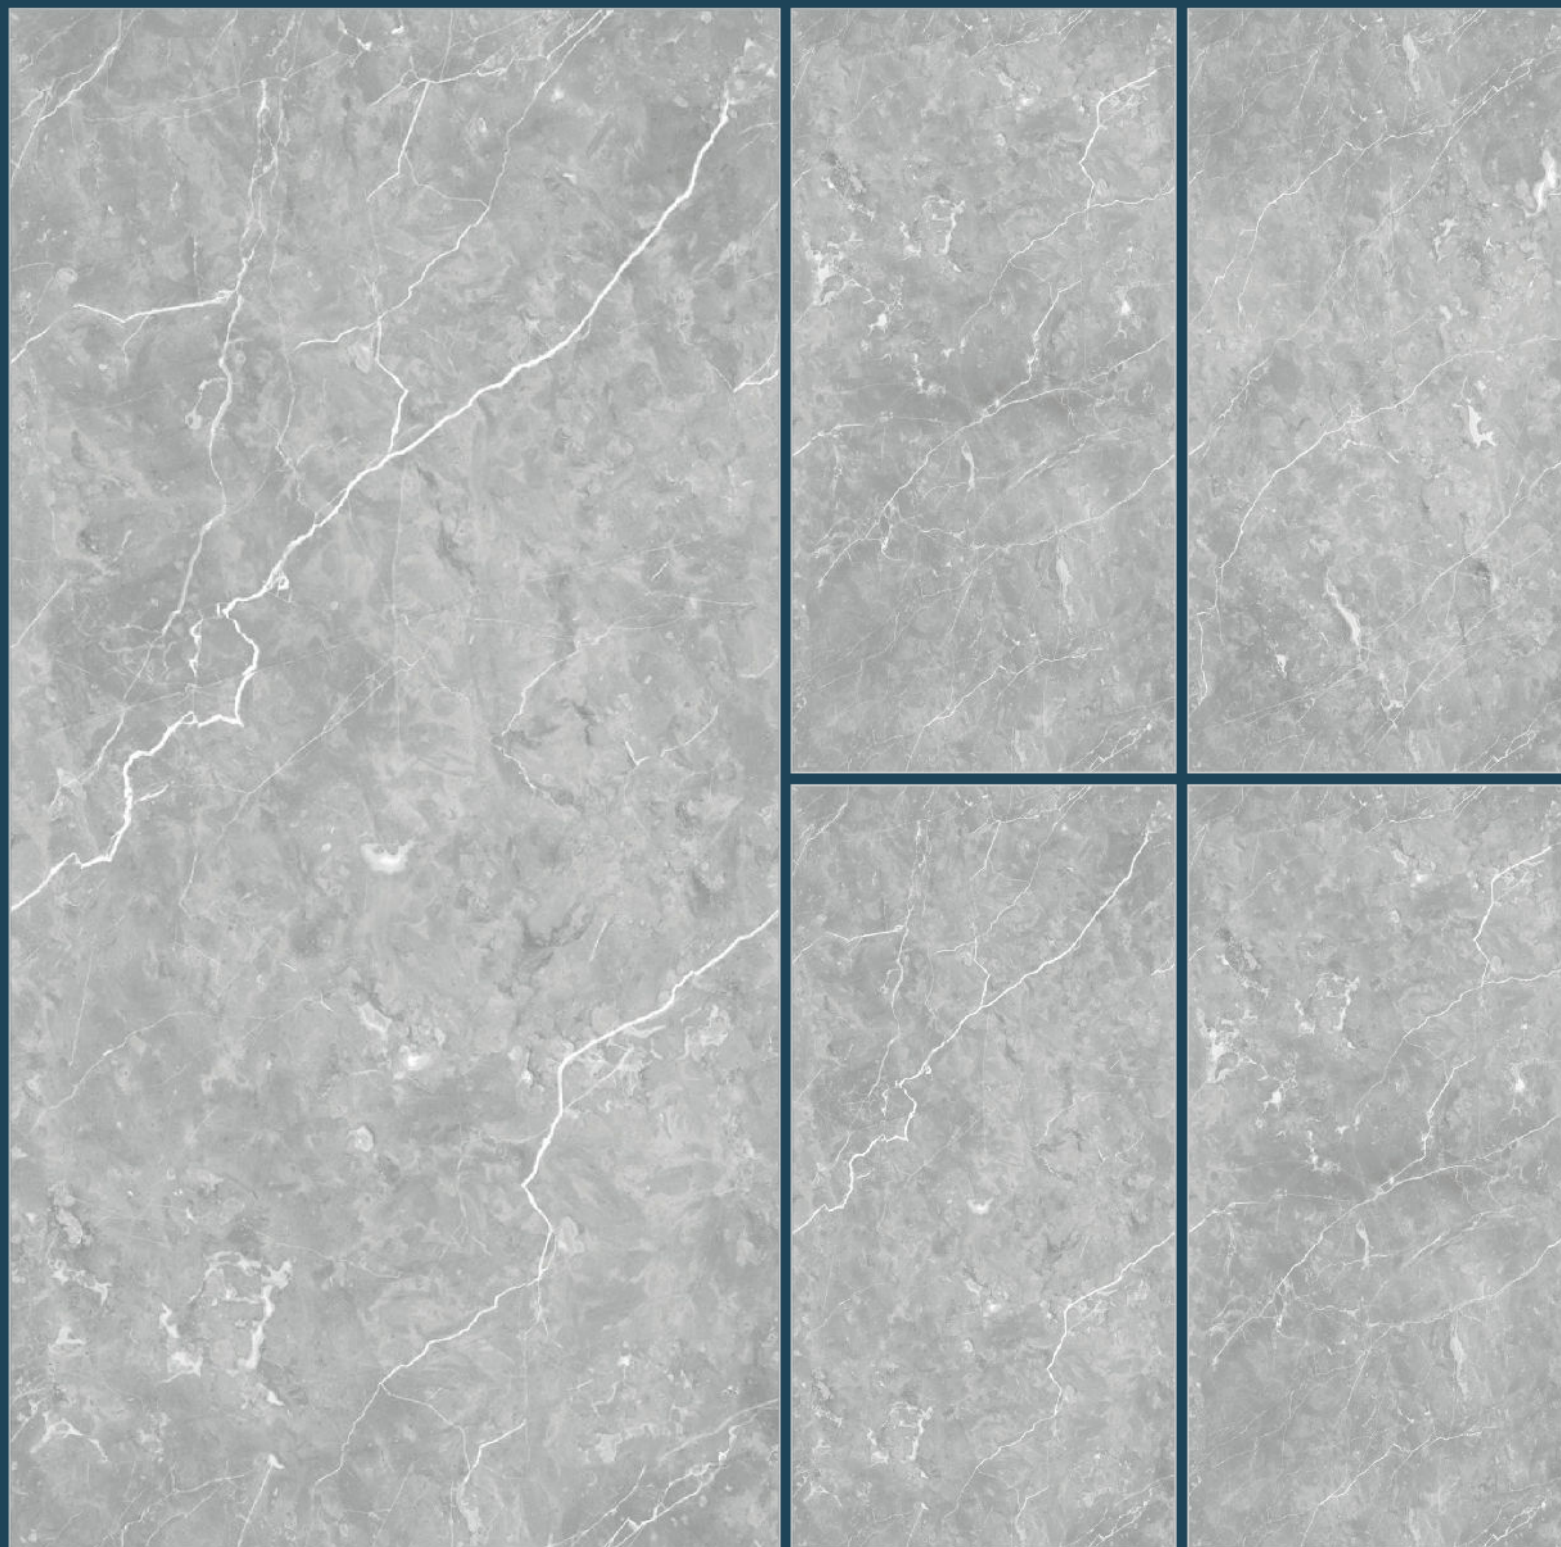

ZOCATI GREY

Size

600x1200mm

Finish

Glossy

Thickness

8.5mm

Random

3