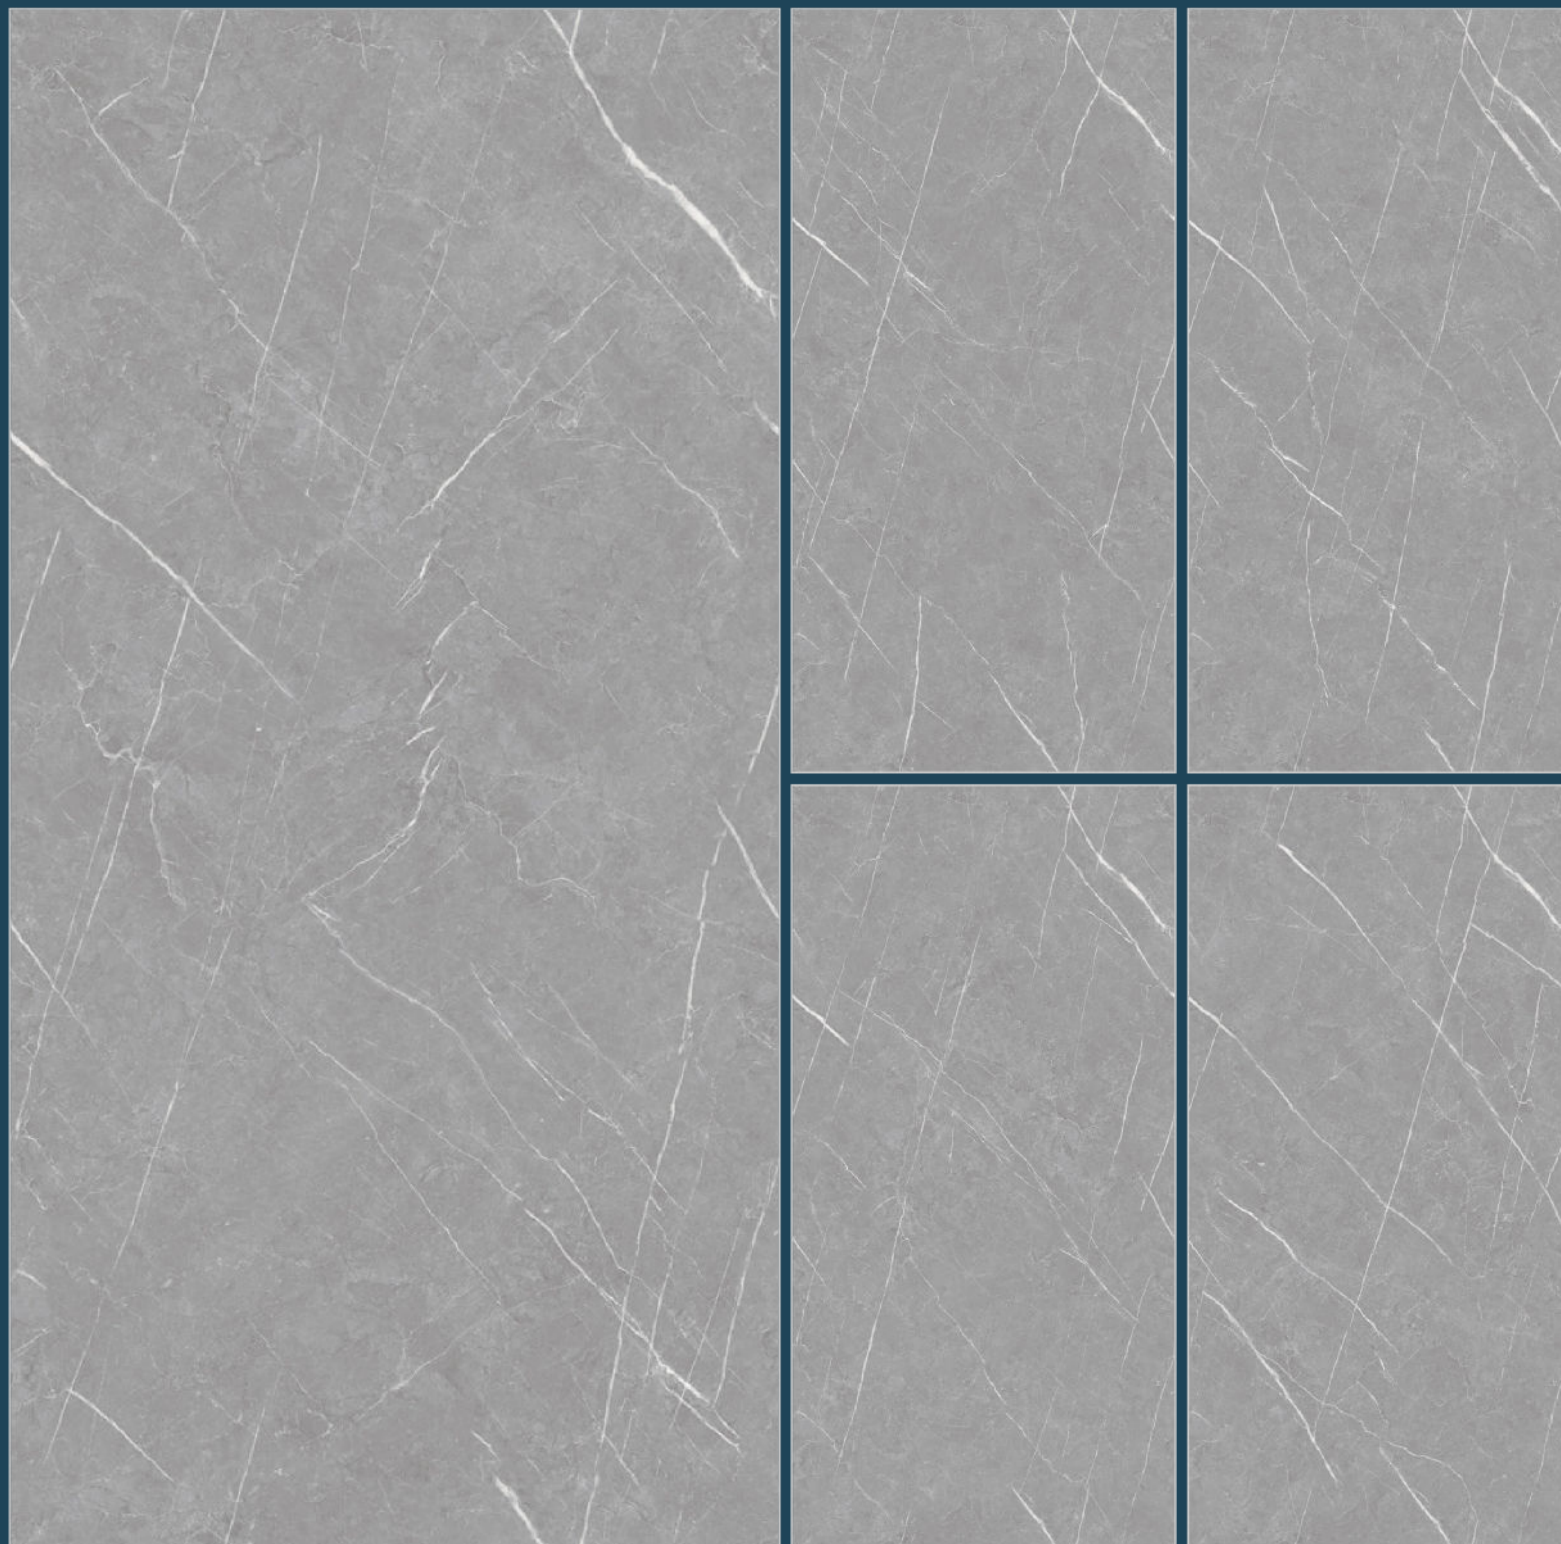

SWEDEN GREY

Size

600x1200mm

Finish

Glossy

Thickness

8.5mm

Random

5