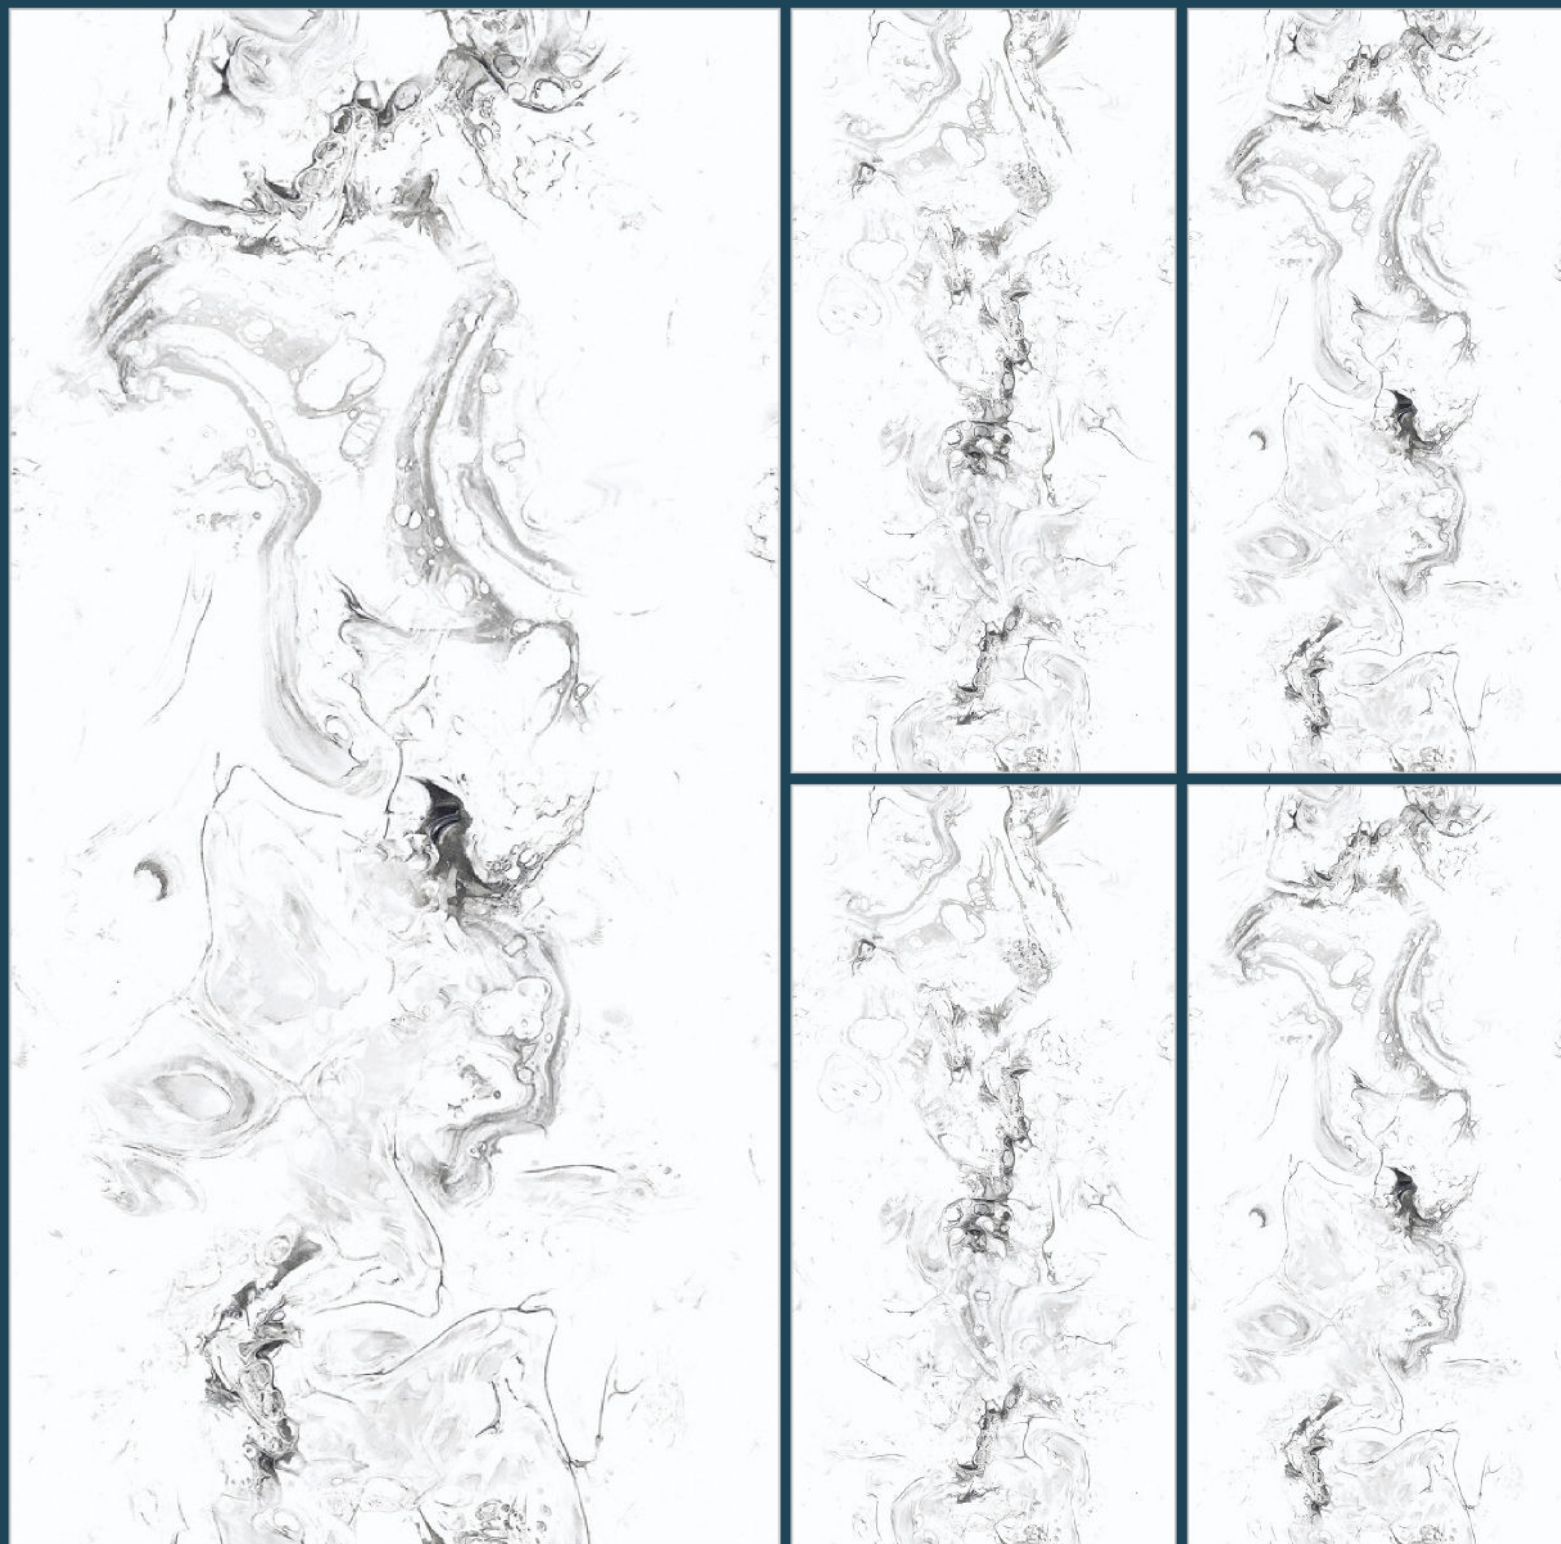

MECEL WHITE

Size

600x1200mm

Finish

Glossy

Thickness

8.5mm

Random

2