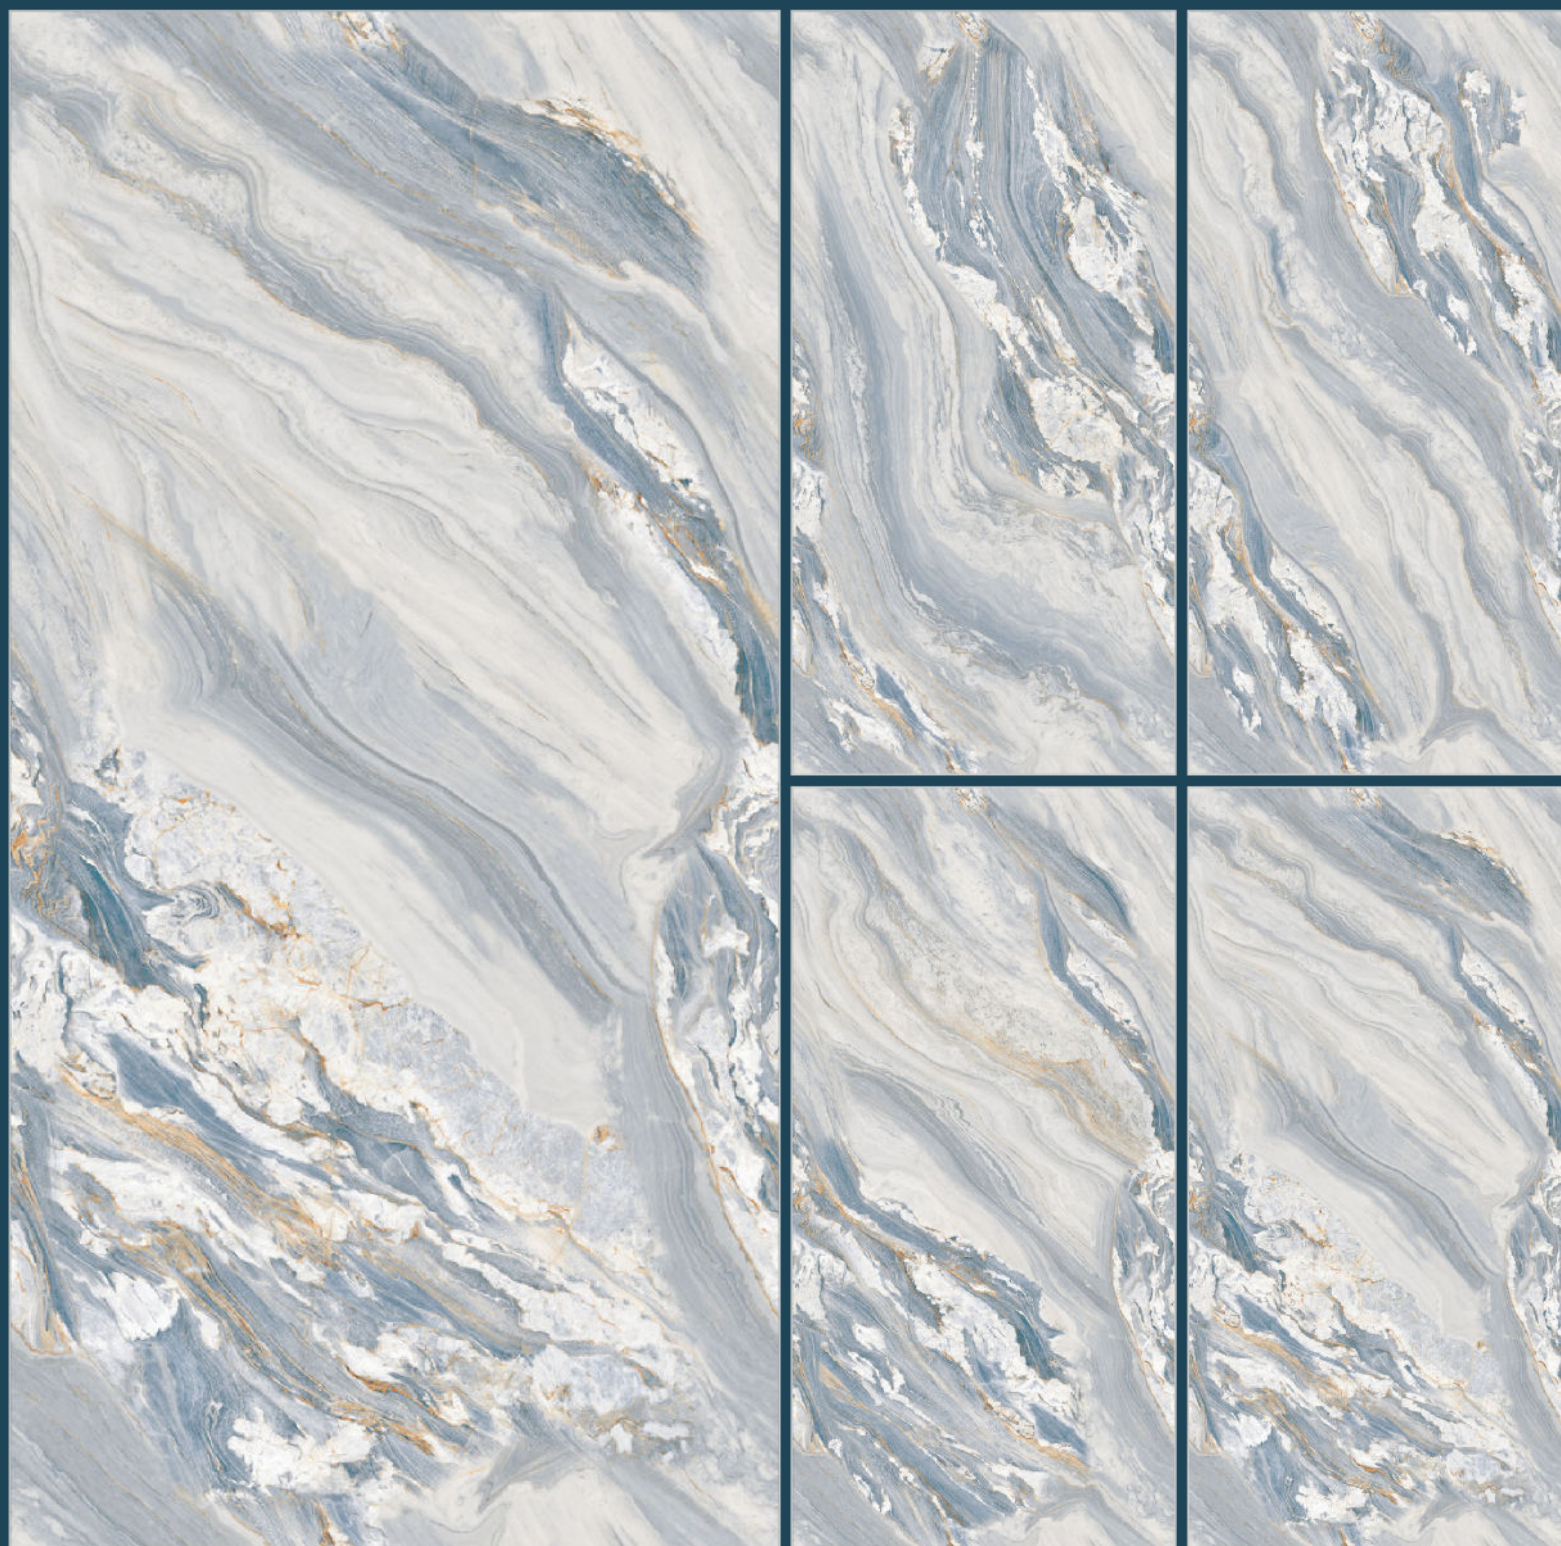

PRESTIGIO AQUA

Size

600x1200mm

Finish

Glossy

Thickness

8.5mm

Random

4