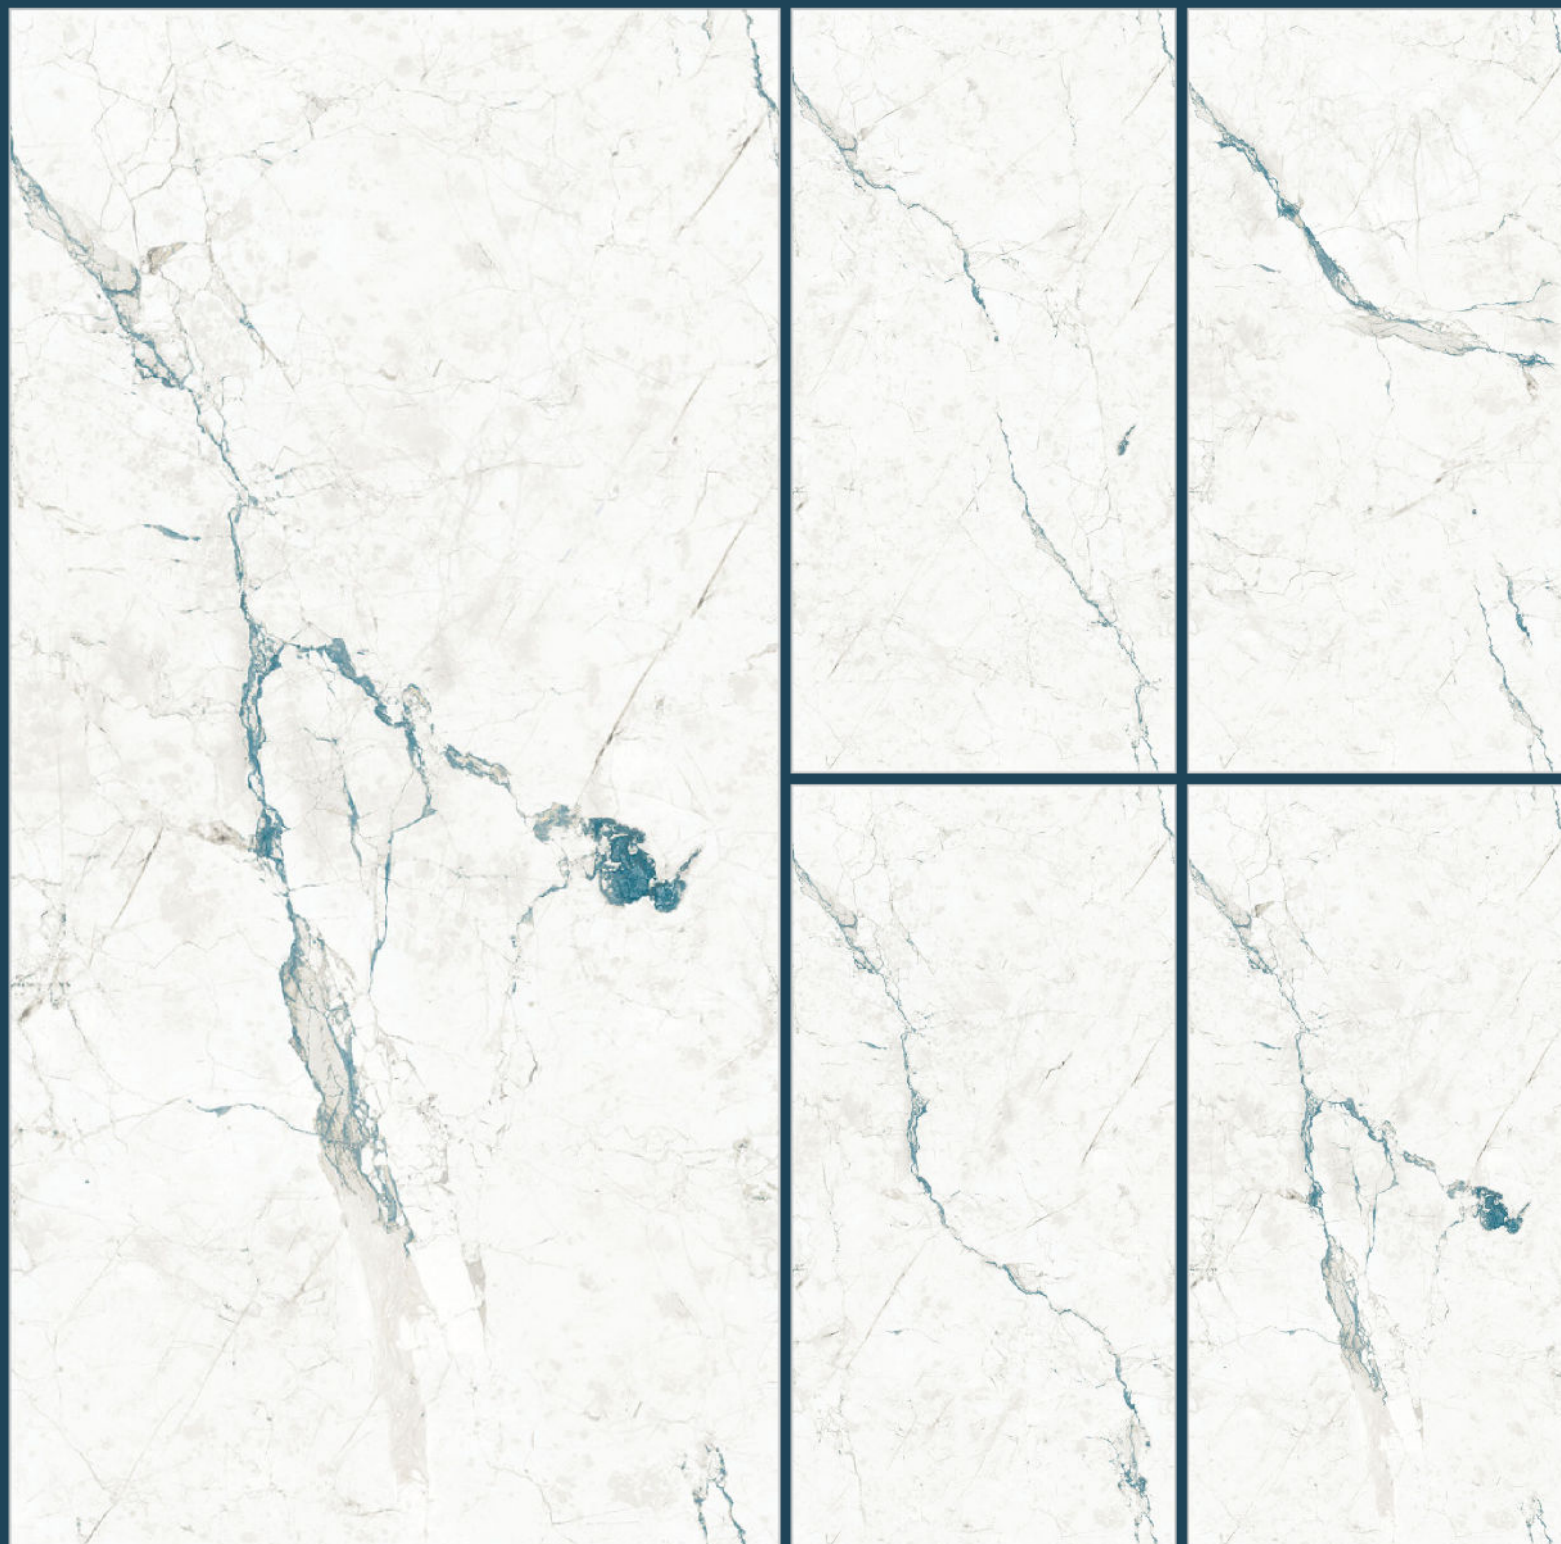

Size

600x1200mm

Finish

Glossy

Thickness

8.5mm

Random

2