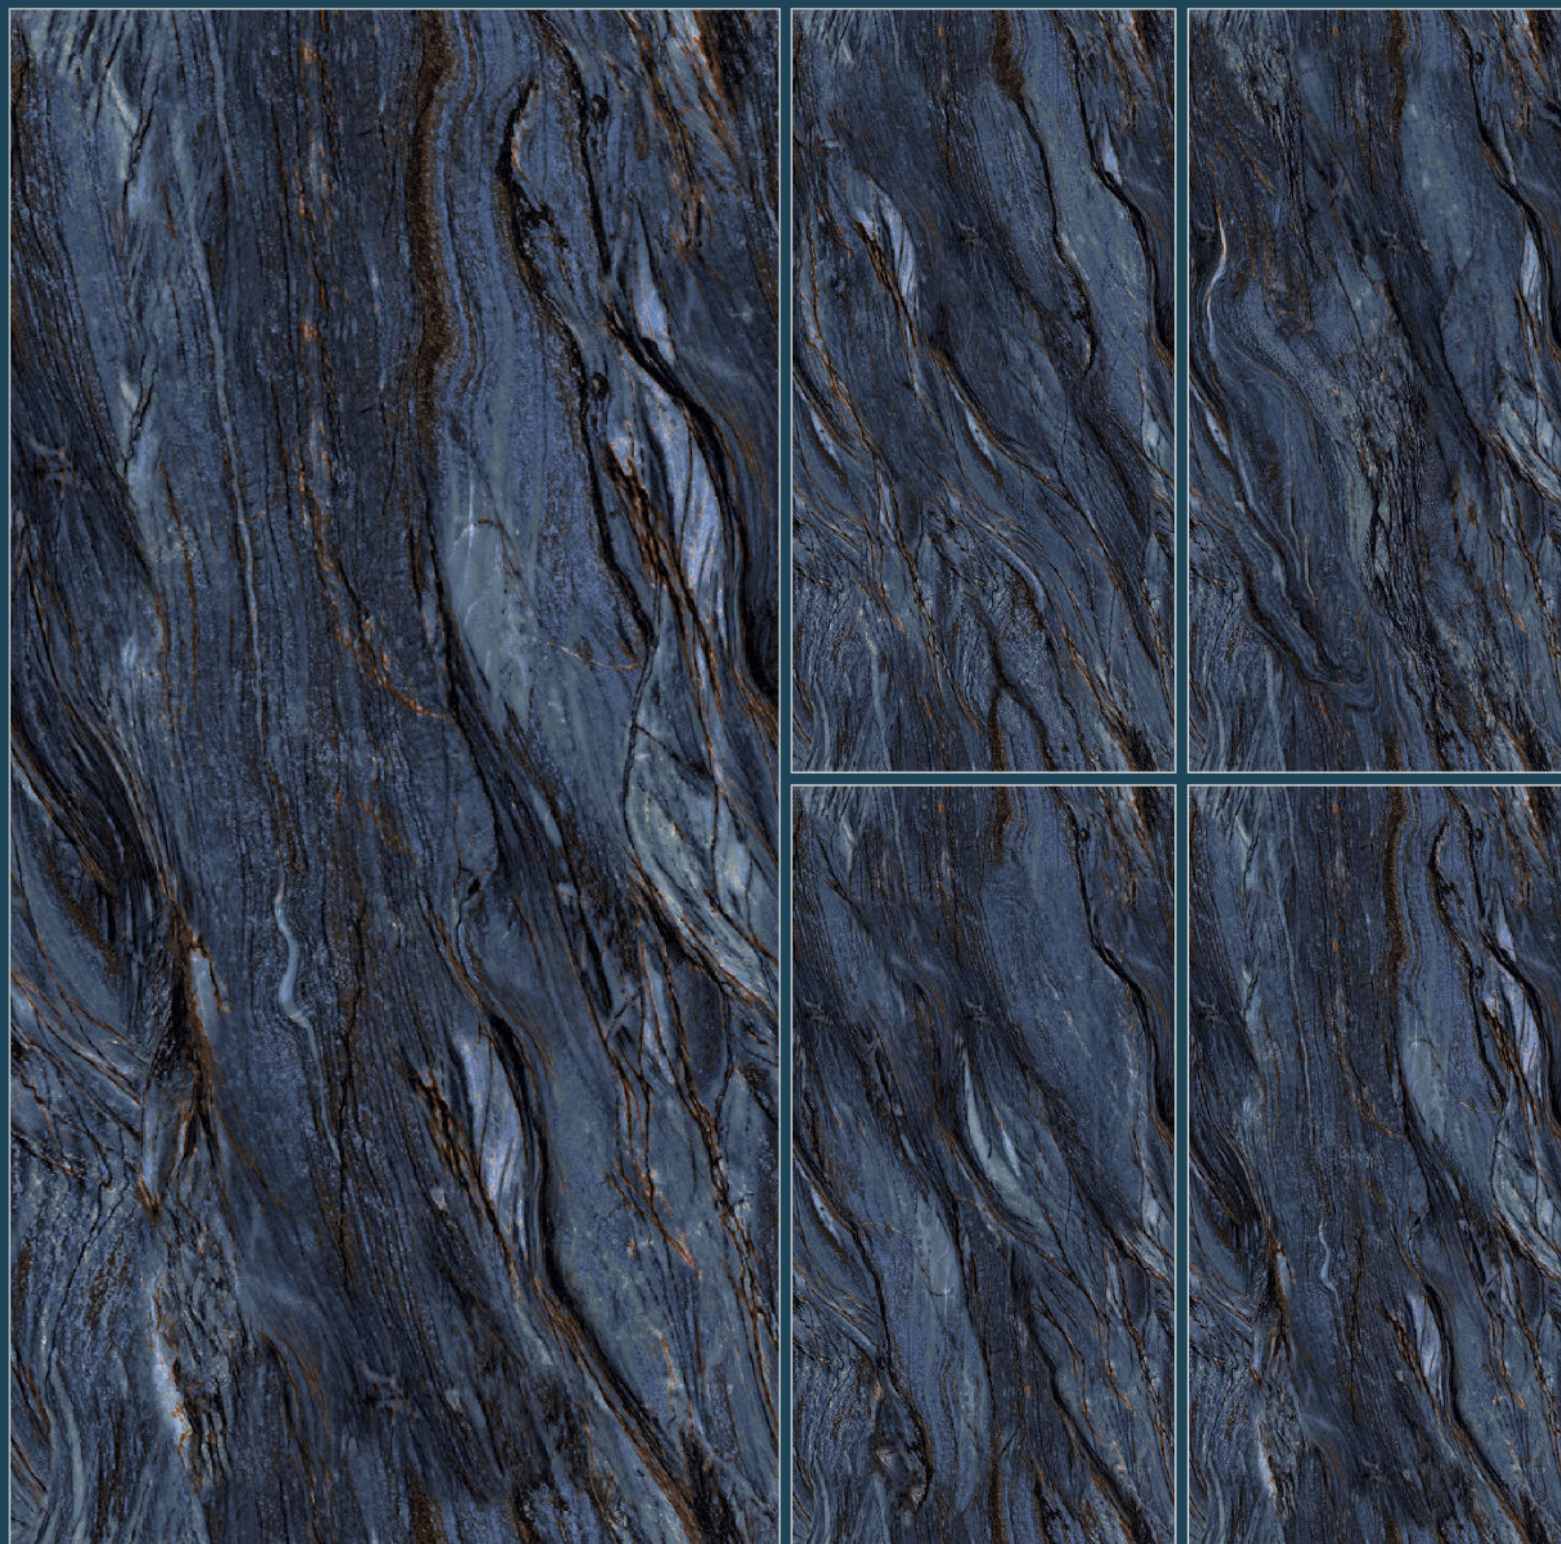

600x1200mm

Finish

High Glossy

Thickness

8.5mm

Random

1

CASINI BLUE