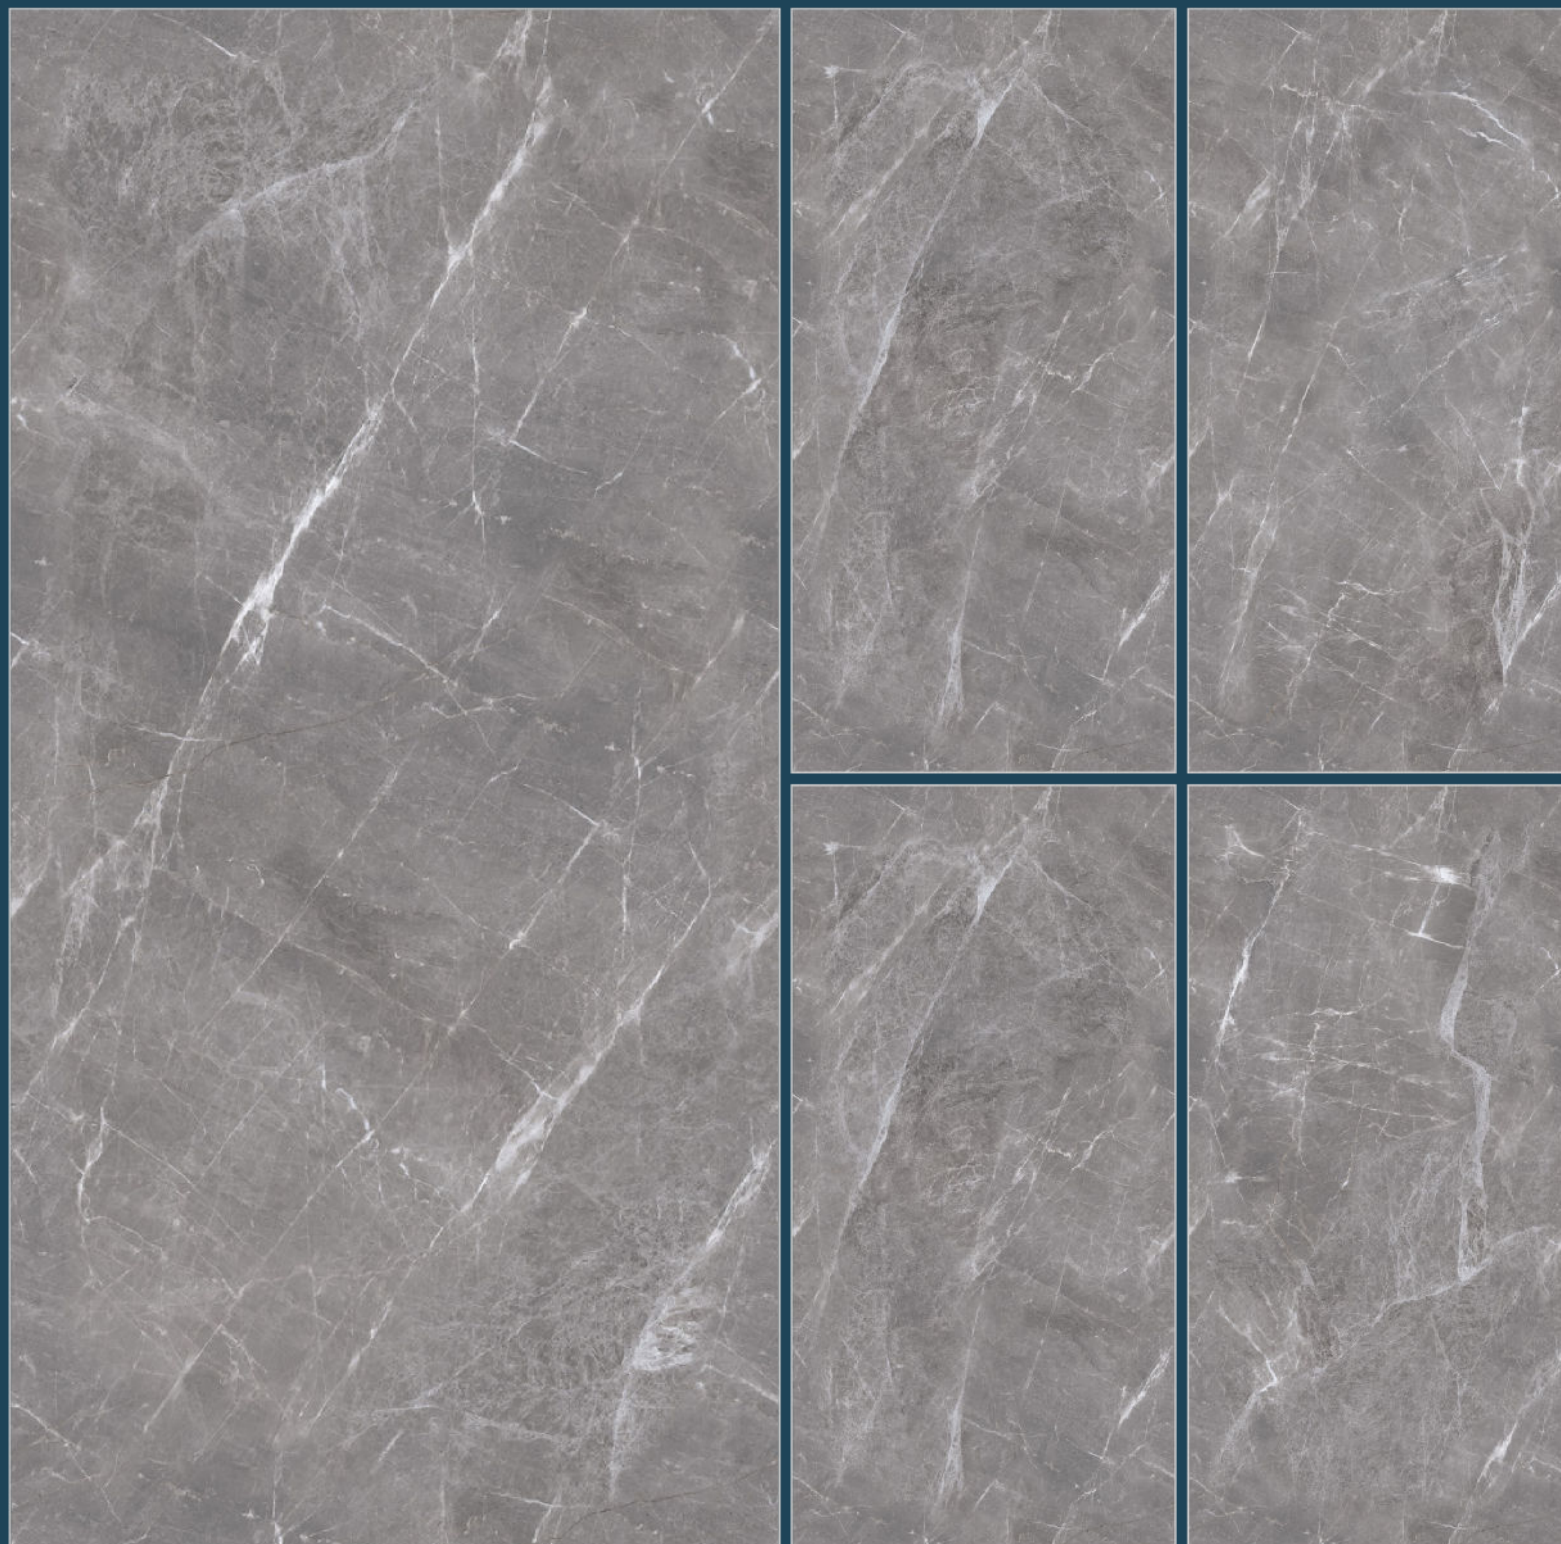

Thickness

8.5mm

Random

5

AZZURA BEIGE

AZZURA GREY

Size

600x1200mm