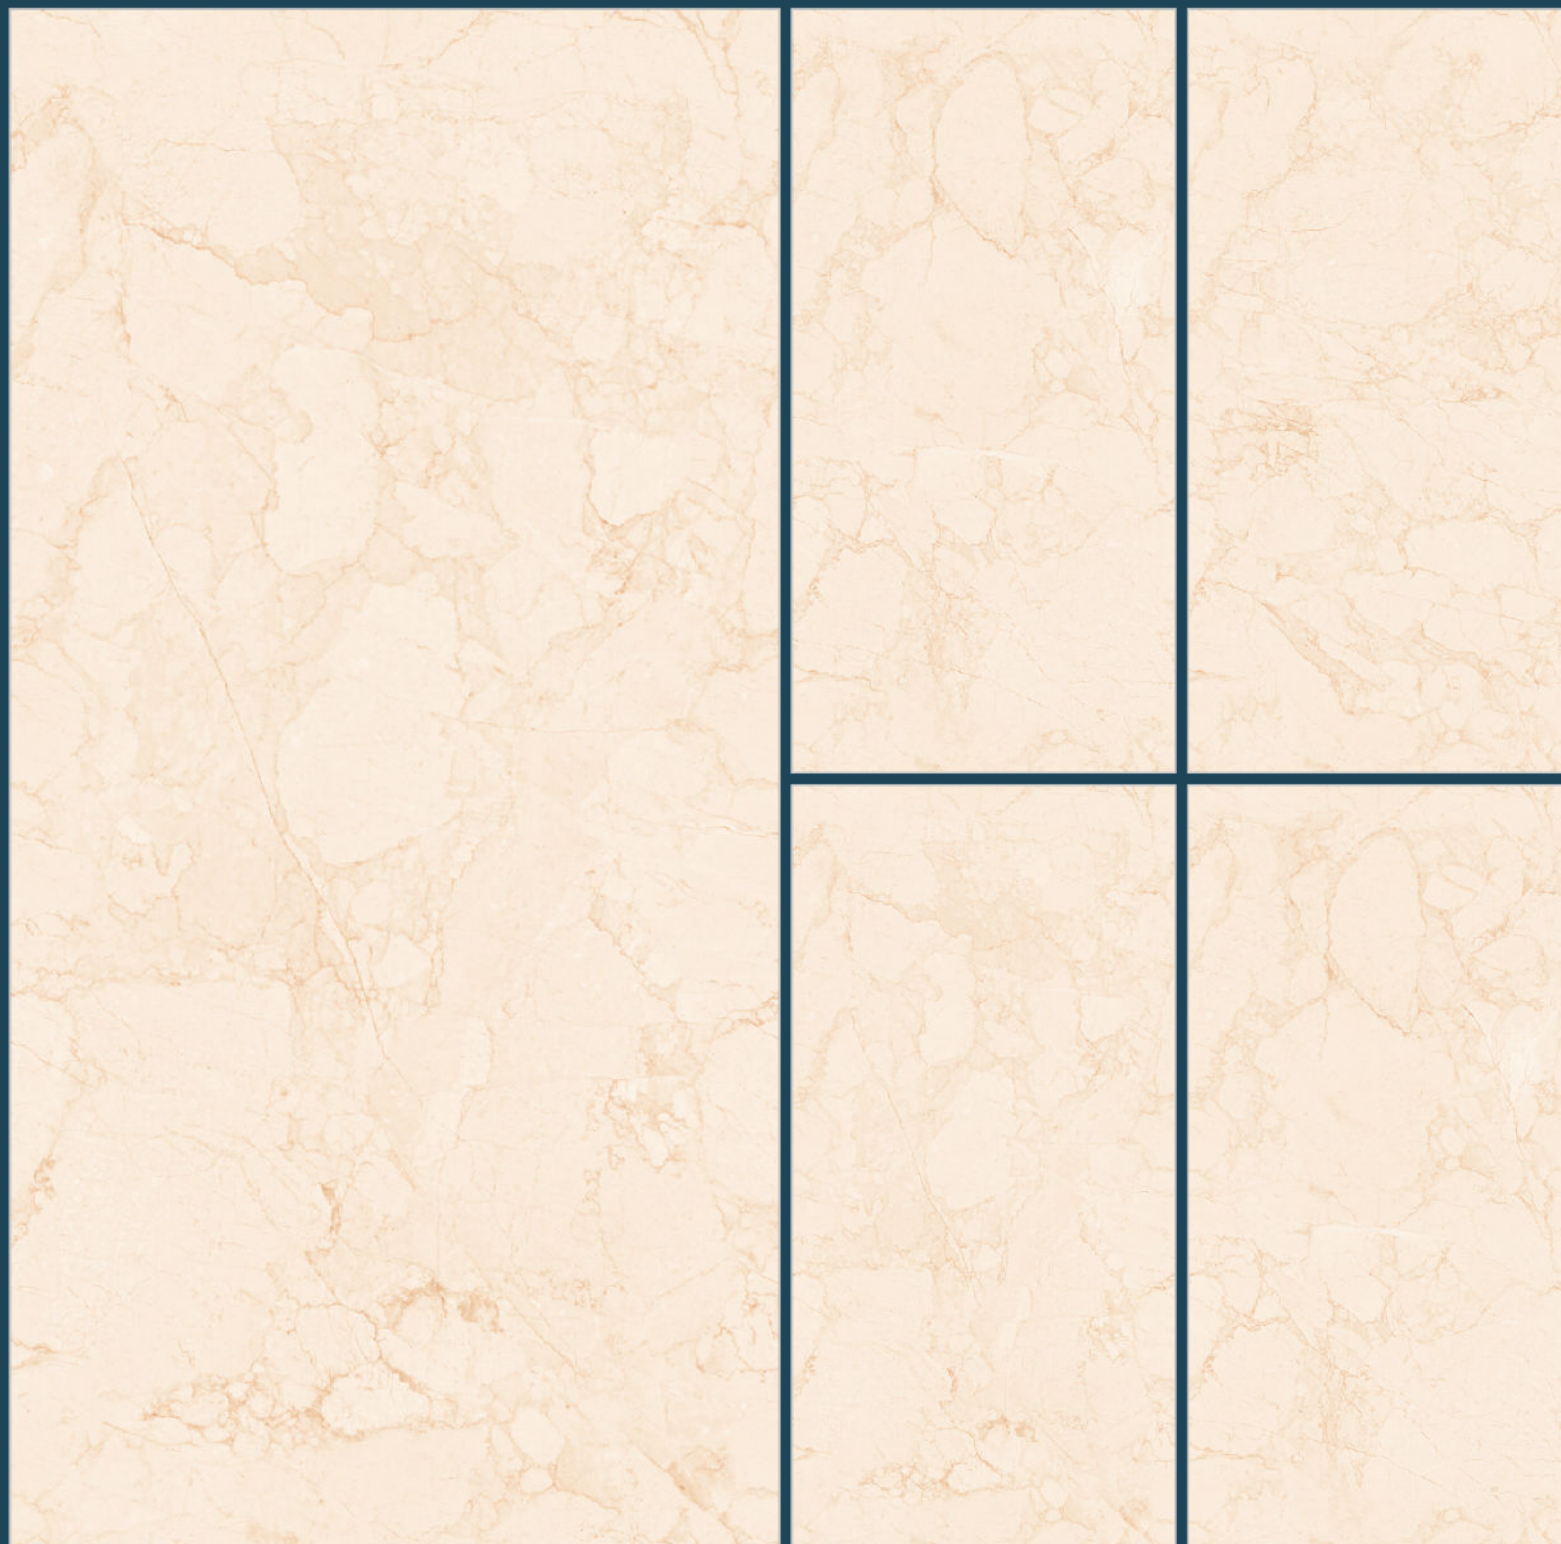

ZORAA CREMA

Size

600x1200mm

Finish

Glossy

Thickness

8.5mm

Random

3