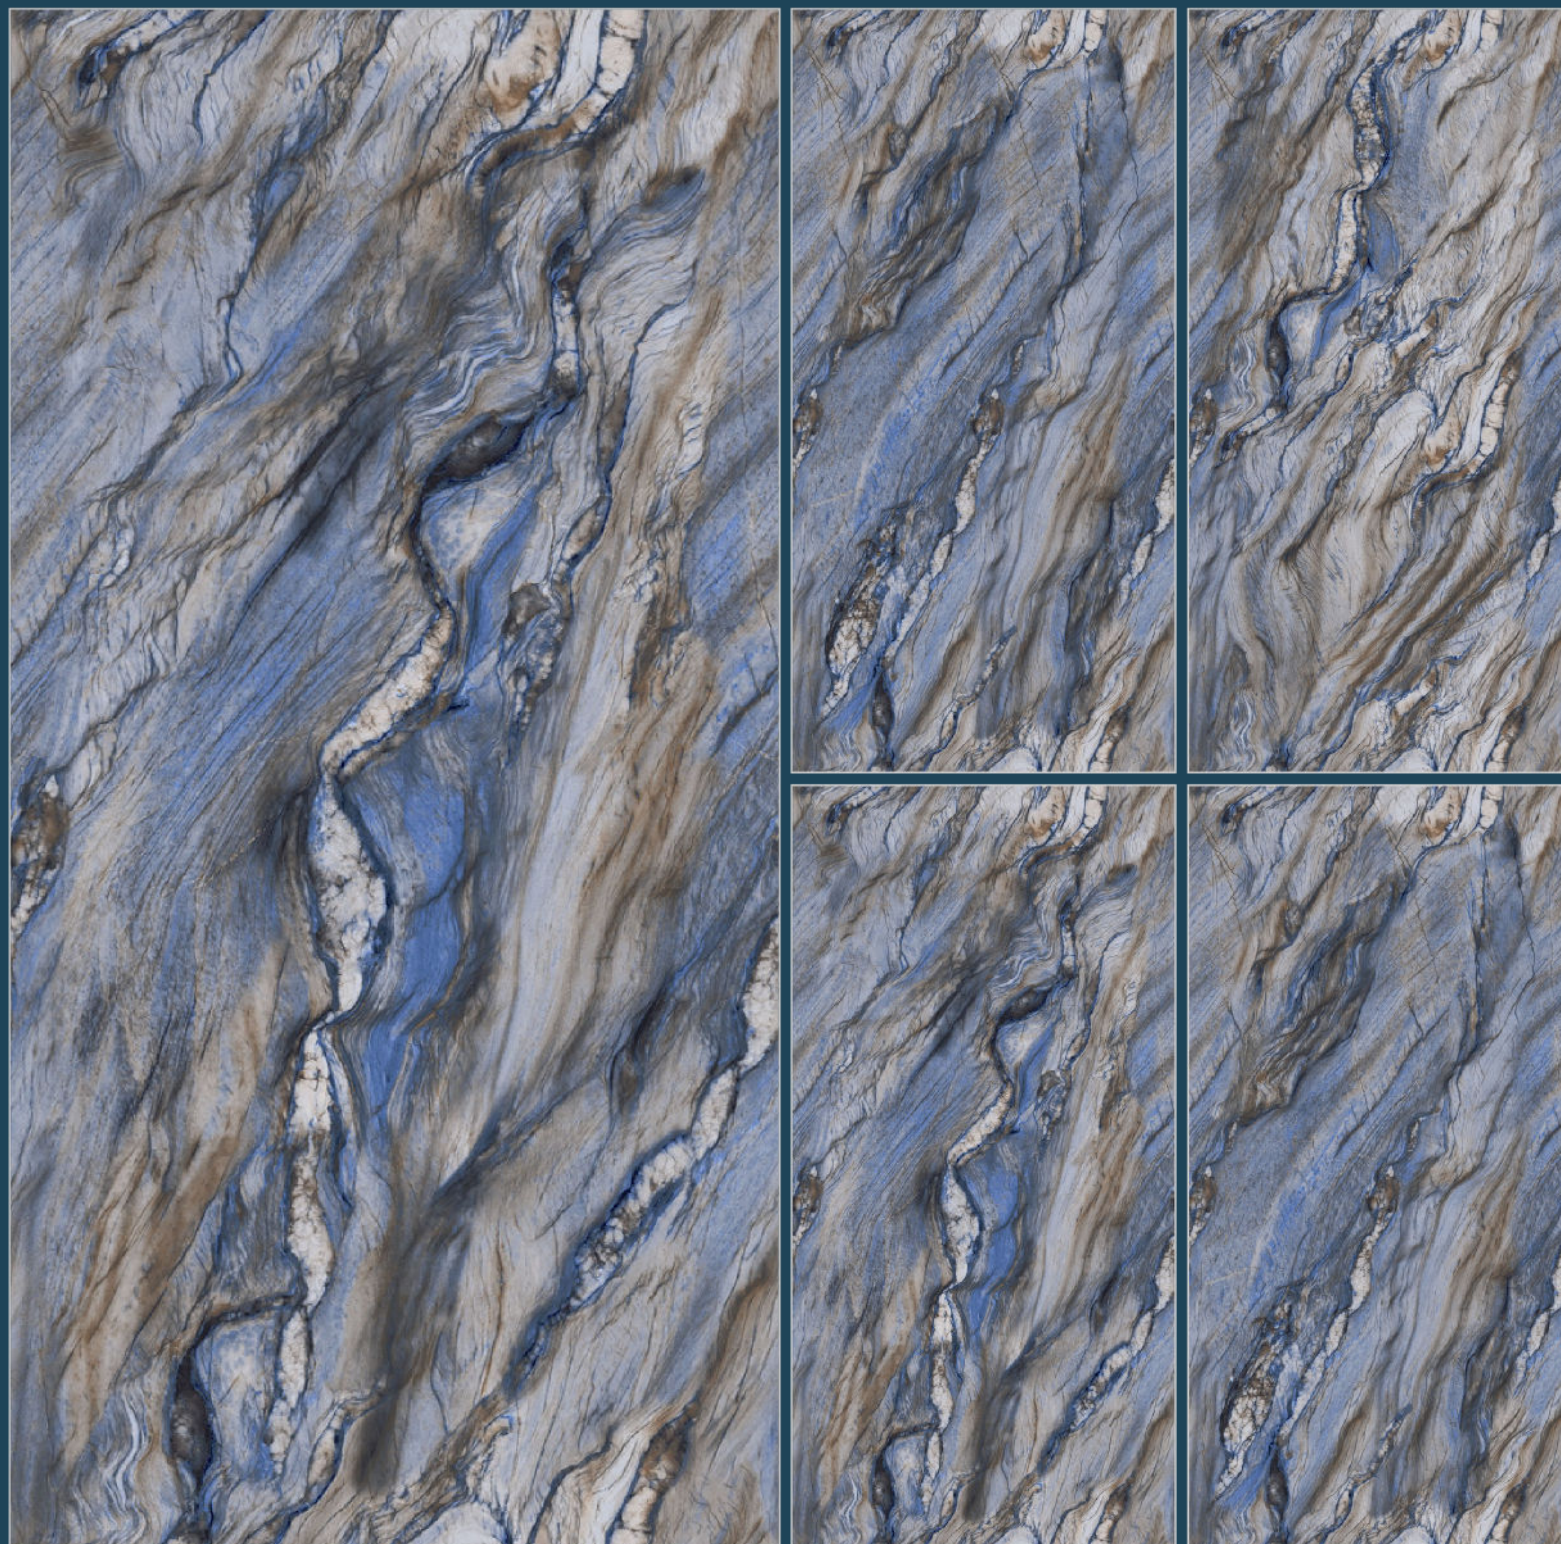

600x1200mm

Finish

Glossy

Thickness

8.5mm

Random

3

ZEBRANO BLUE