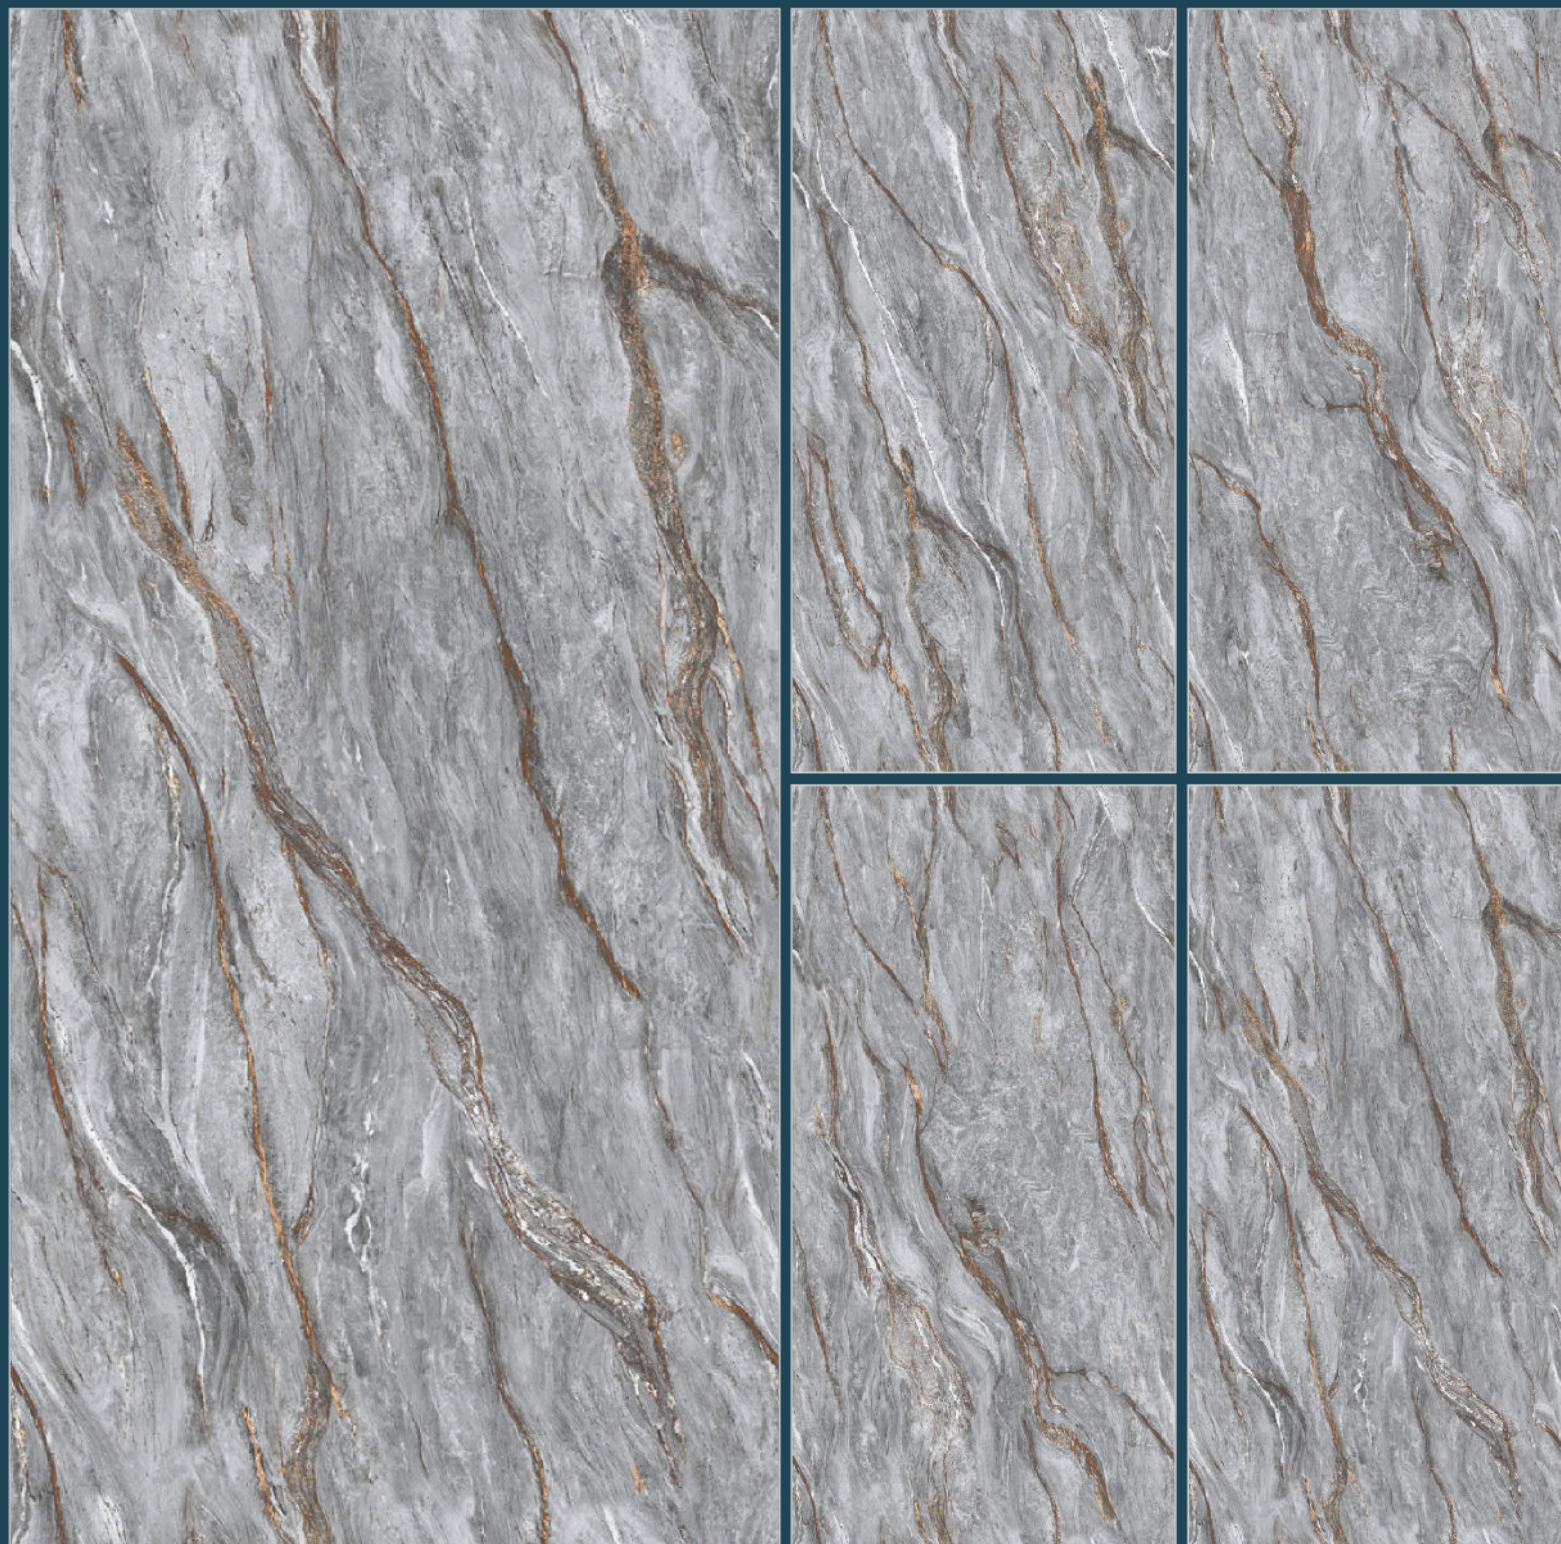

JURY GREY

Size

600x1200mm

Finish

Glossy

Thickness

8.5mm

Random

4