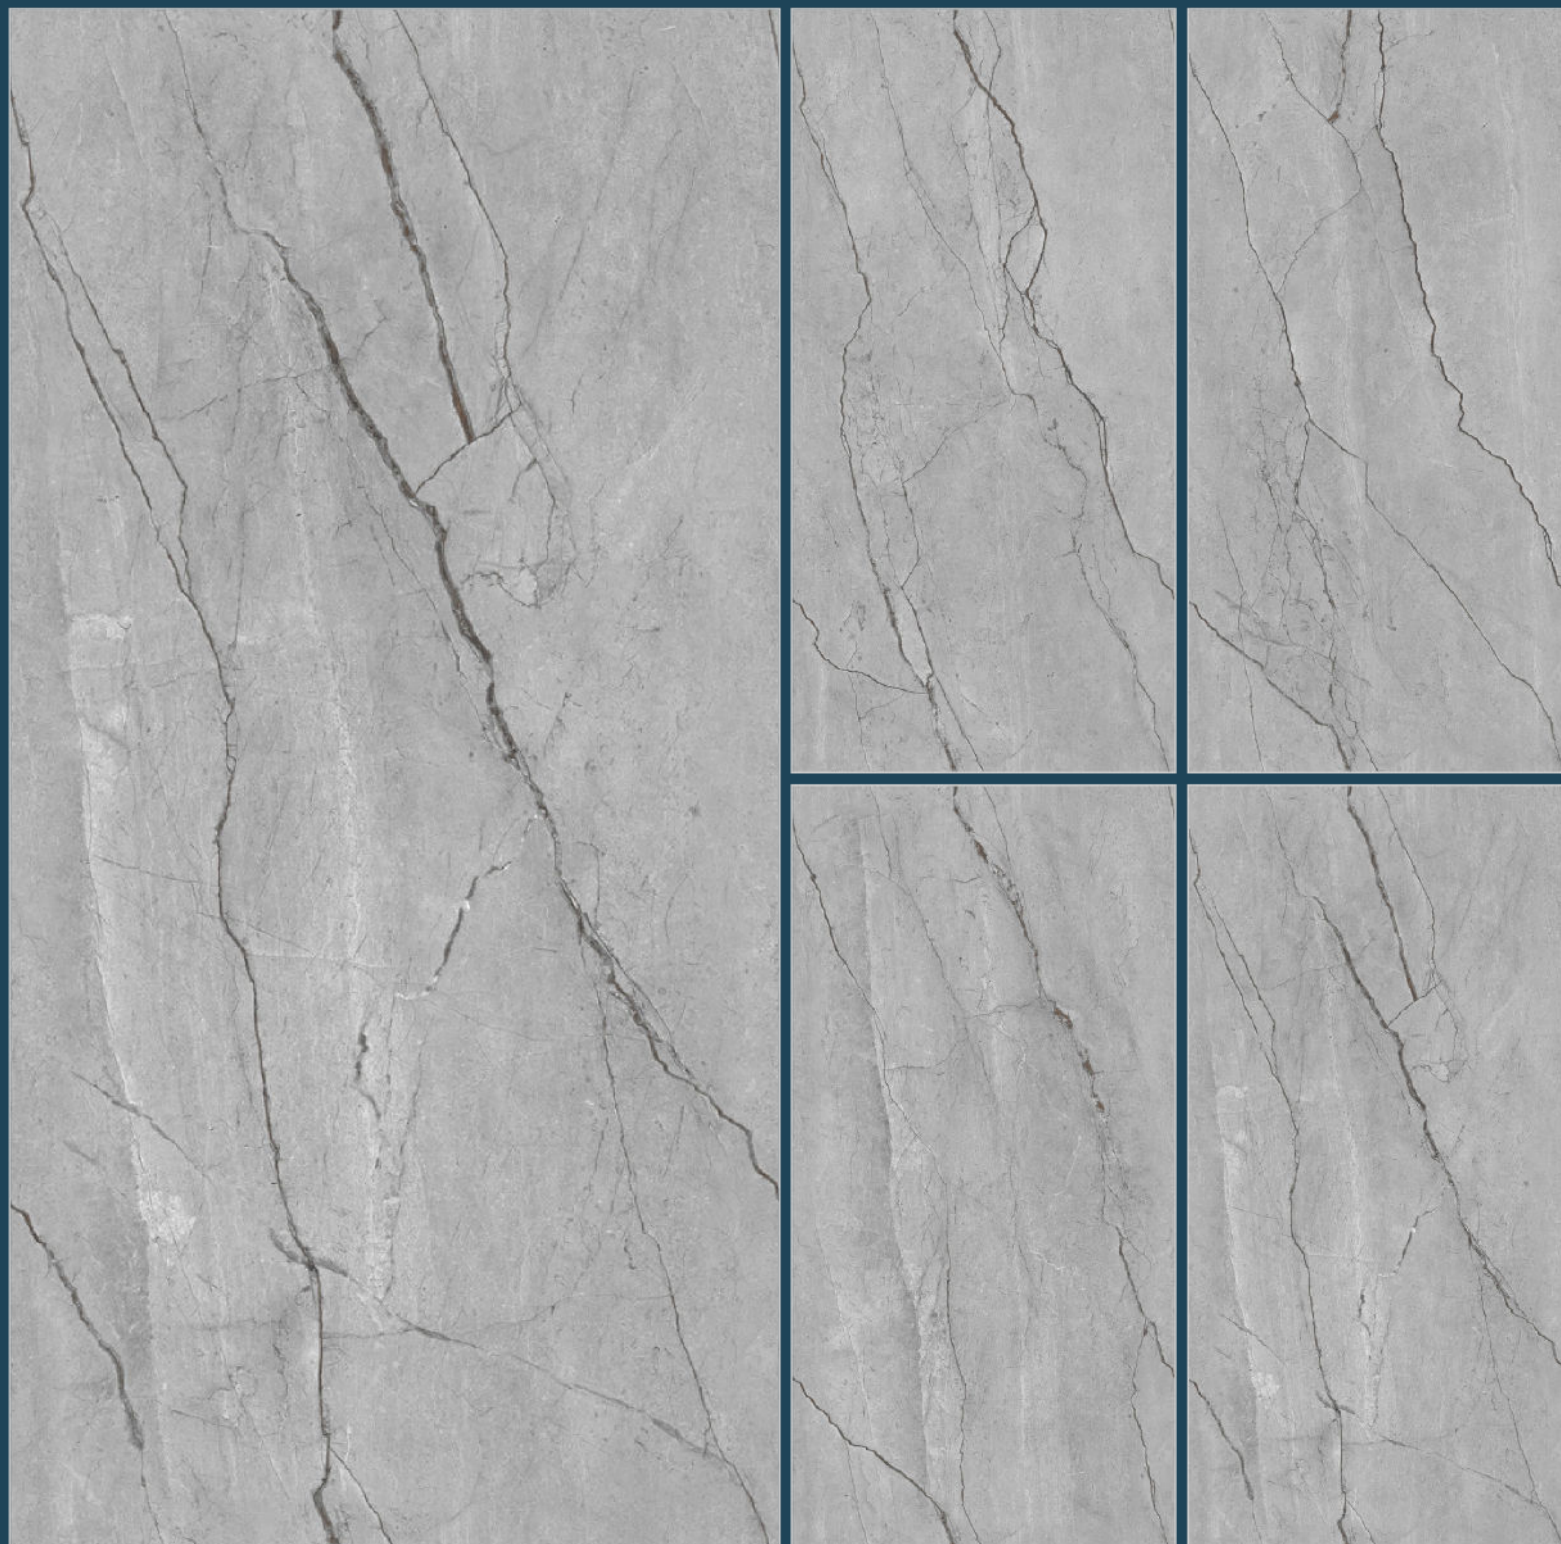

EMRO DARK GREY

Size

600x1200mm

Finish

Glossy

Thickness

8.5mm

Random

4