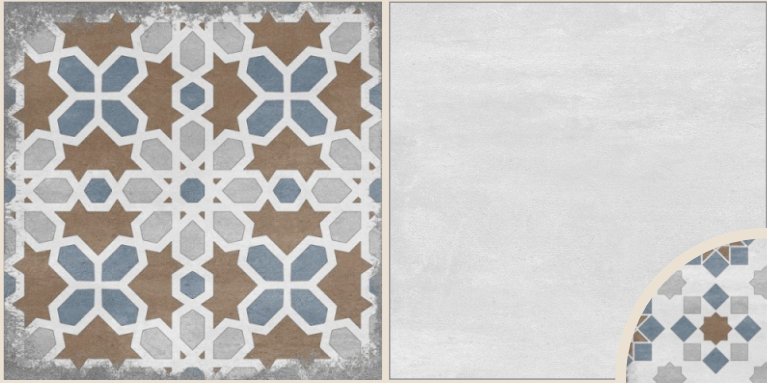

**PRESTIGE
GRIS**

600X | **Matt**
600MM | Finish

06
Random