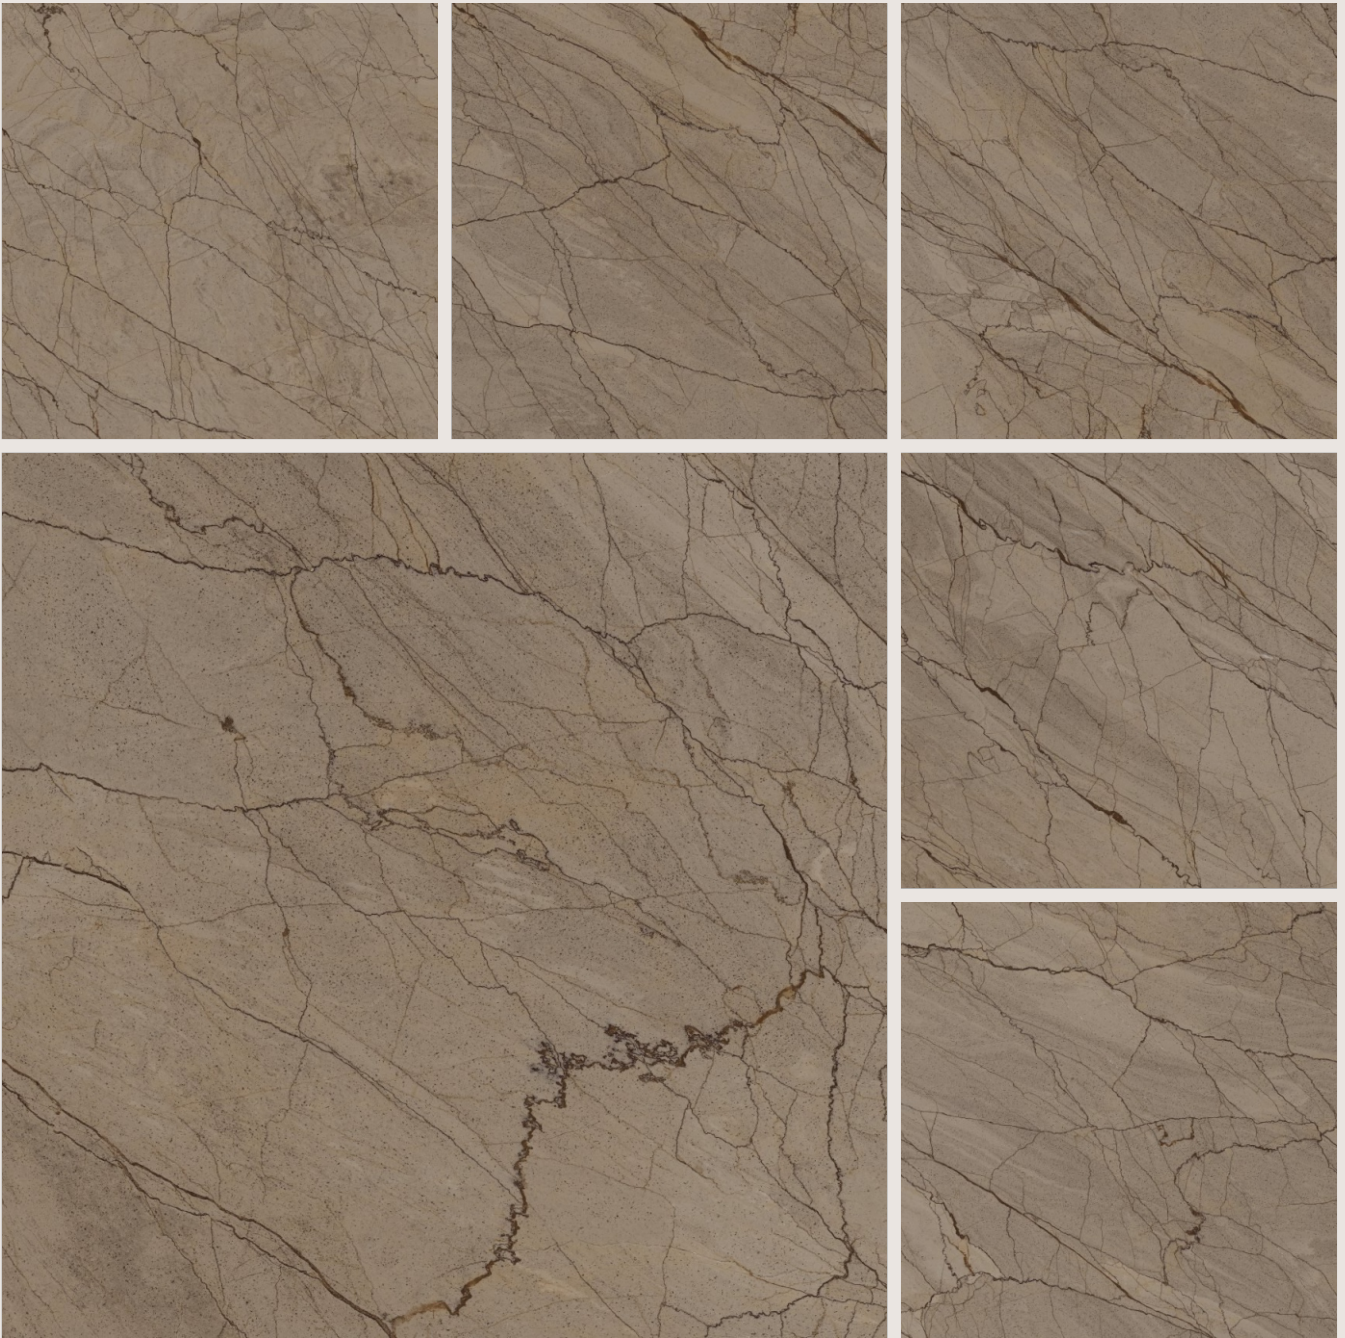

R-6

BOSTONE NATURAL

Matt Finish

R-6

BOSTONE NATURAL

CHICAGO CHOCO

Matt Finish

R-6