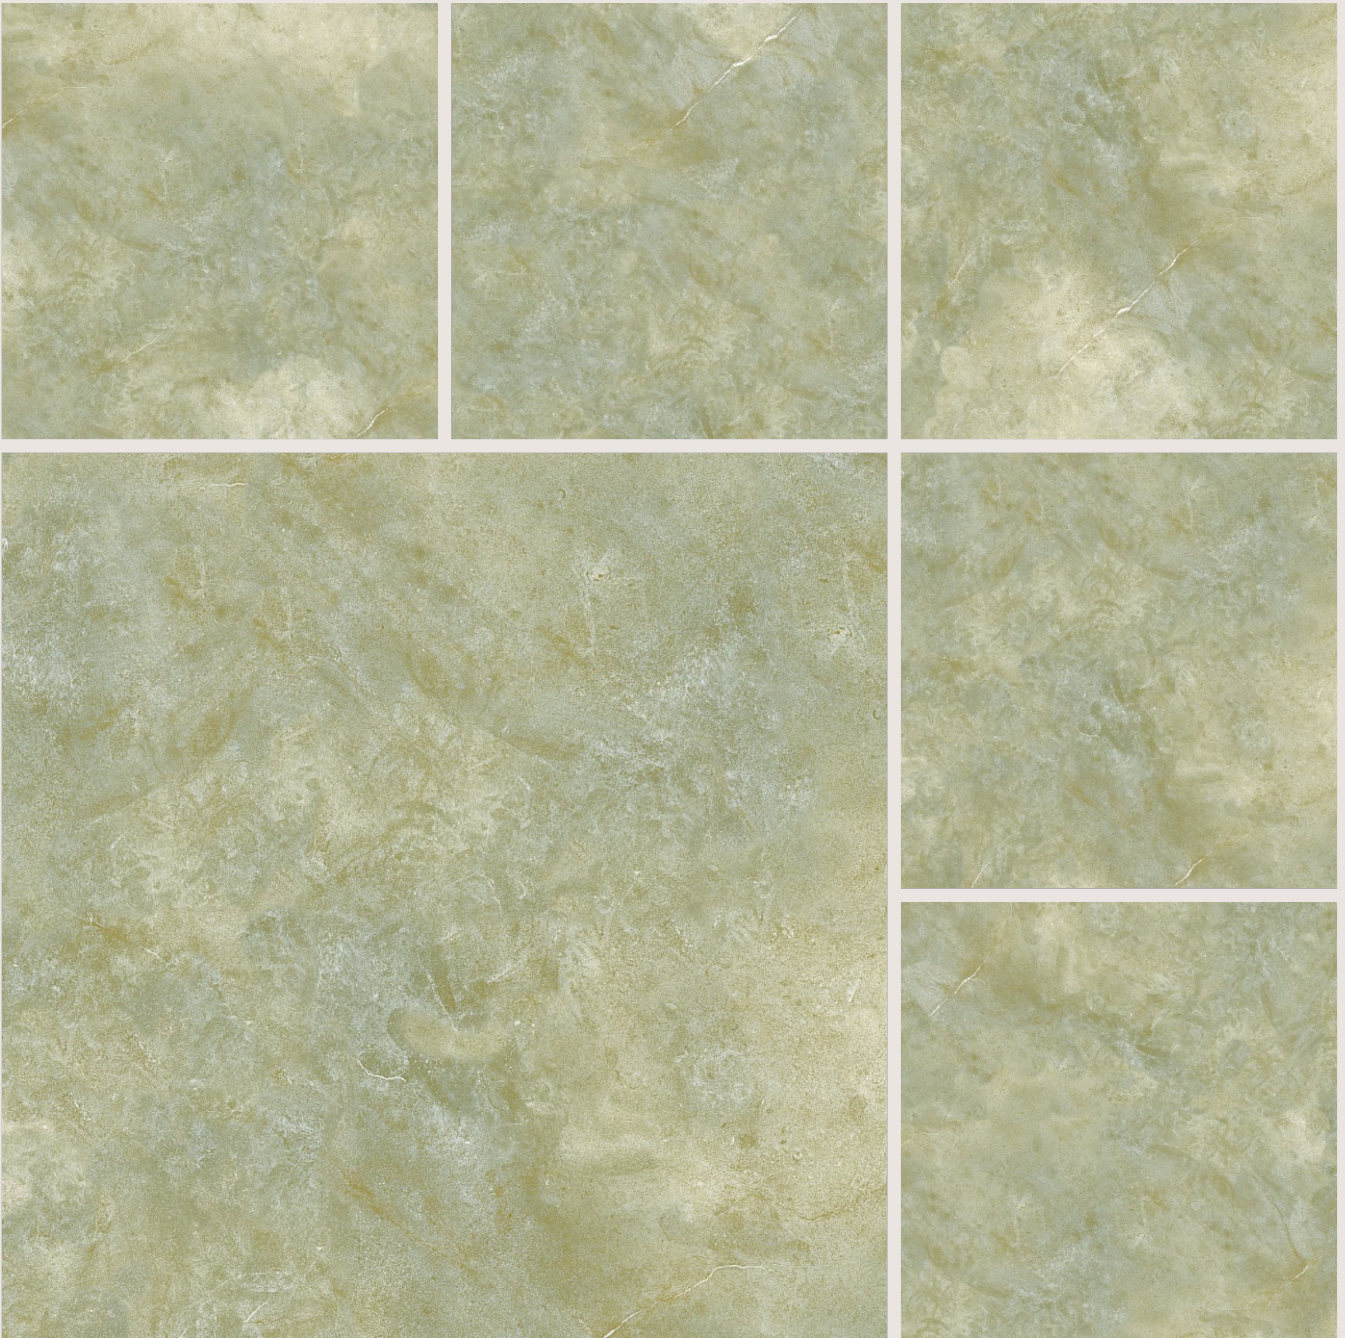

BOSTONE FOREST

Matt Finish

R-6