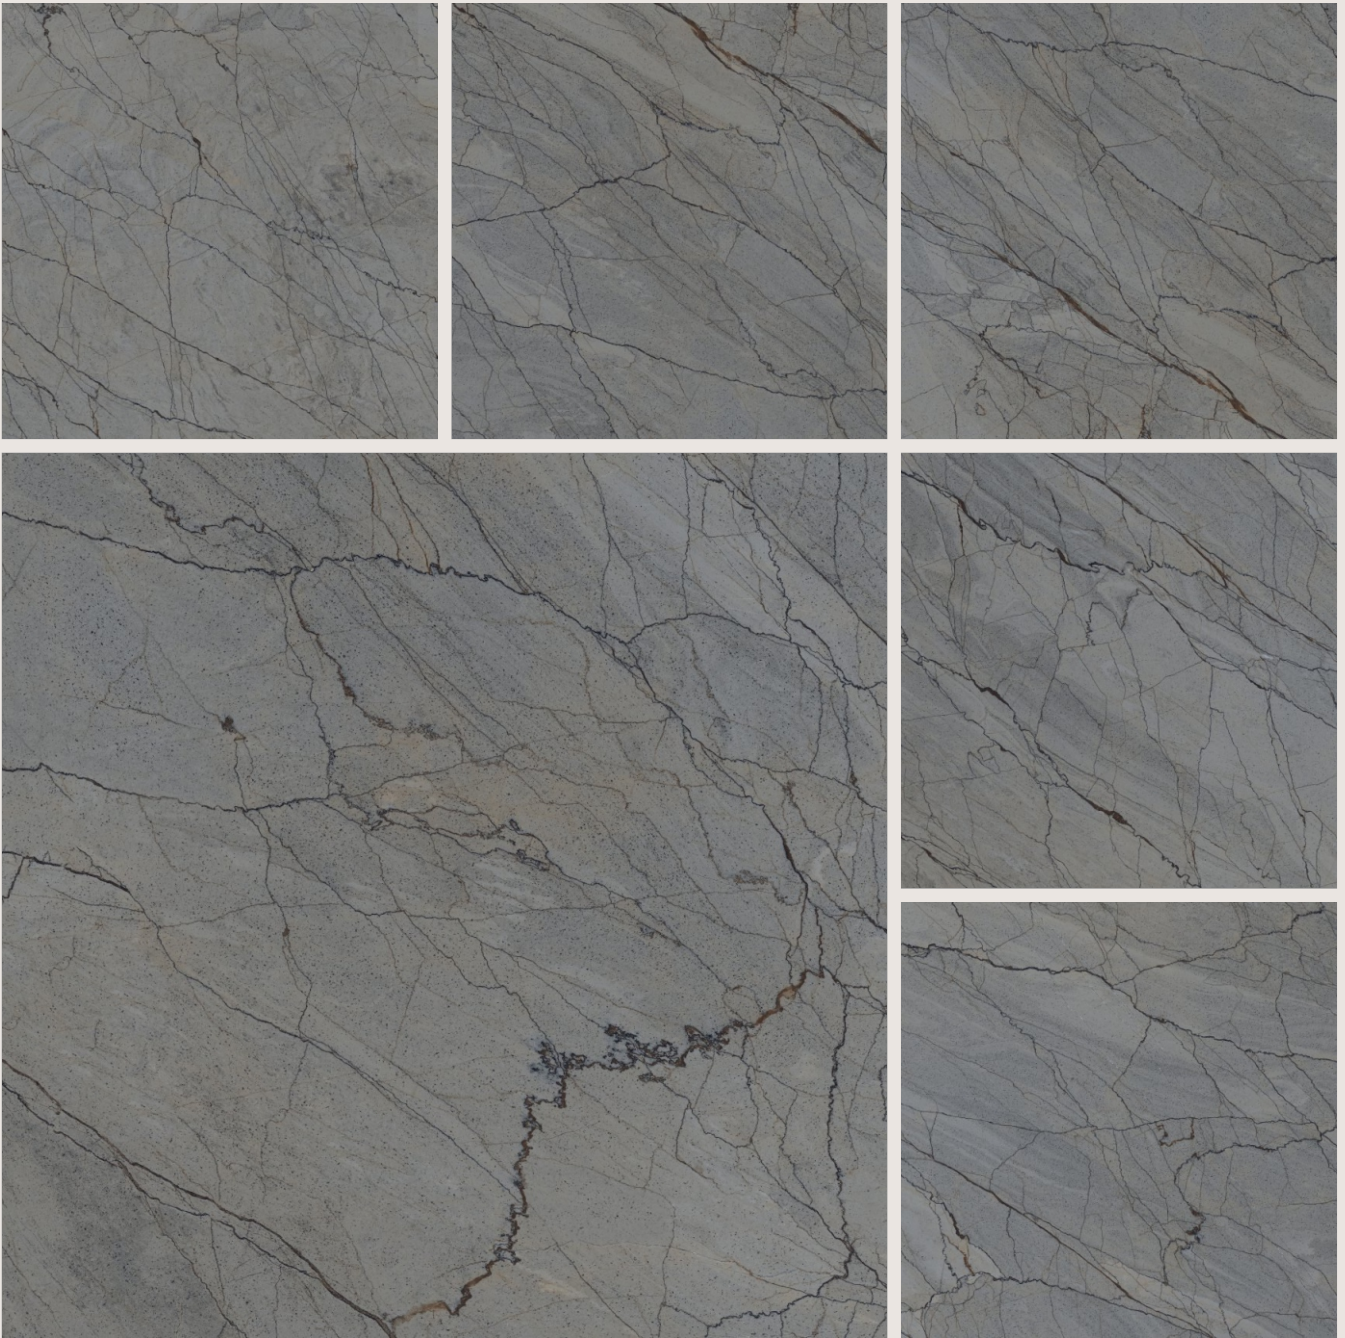

CHICAGO NERO

Matt Finish

R-6