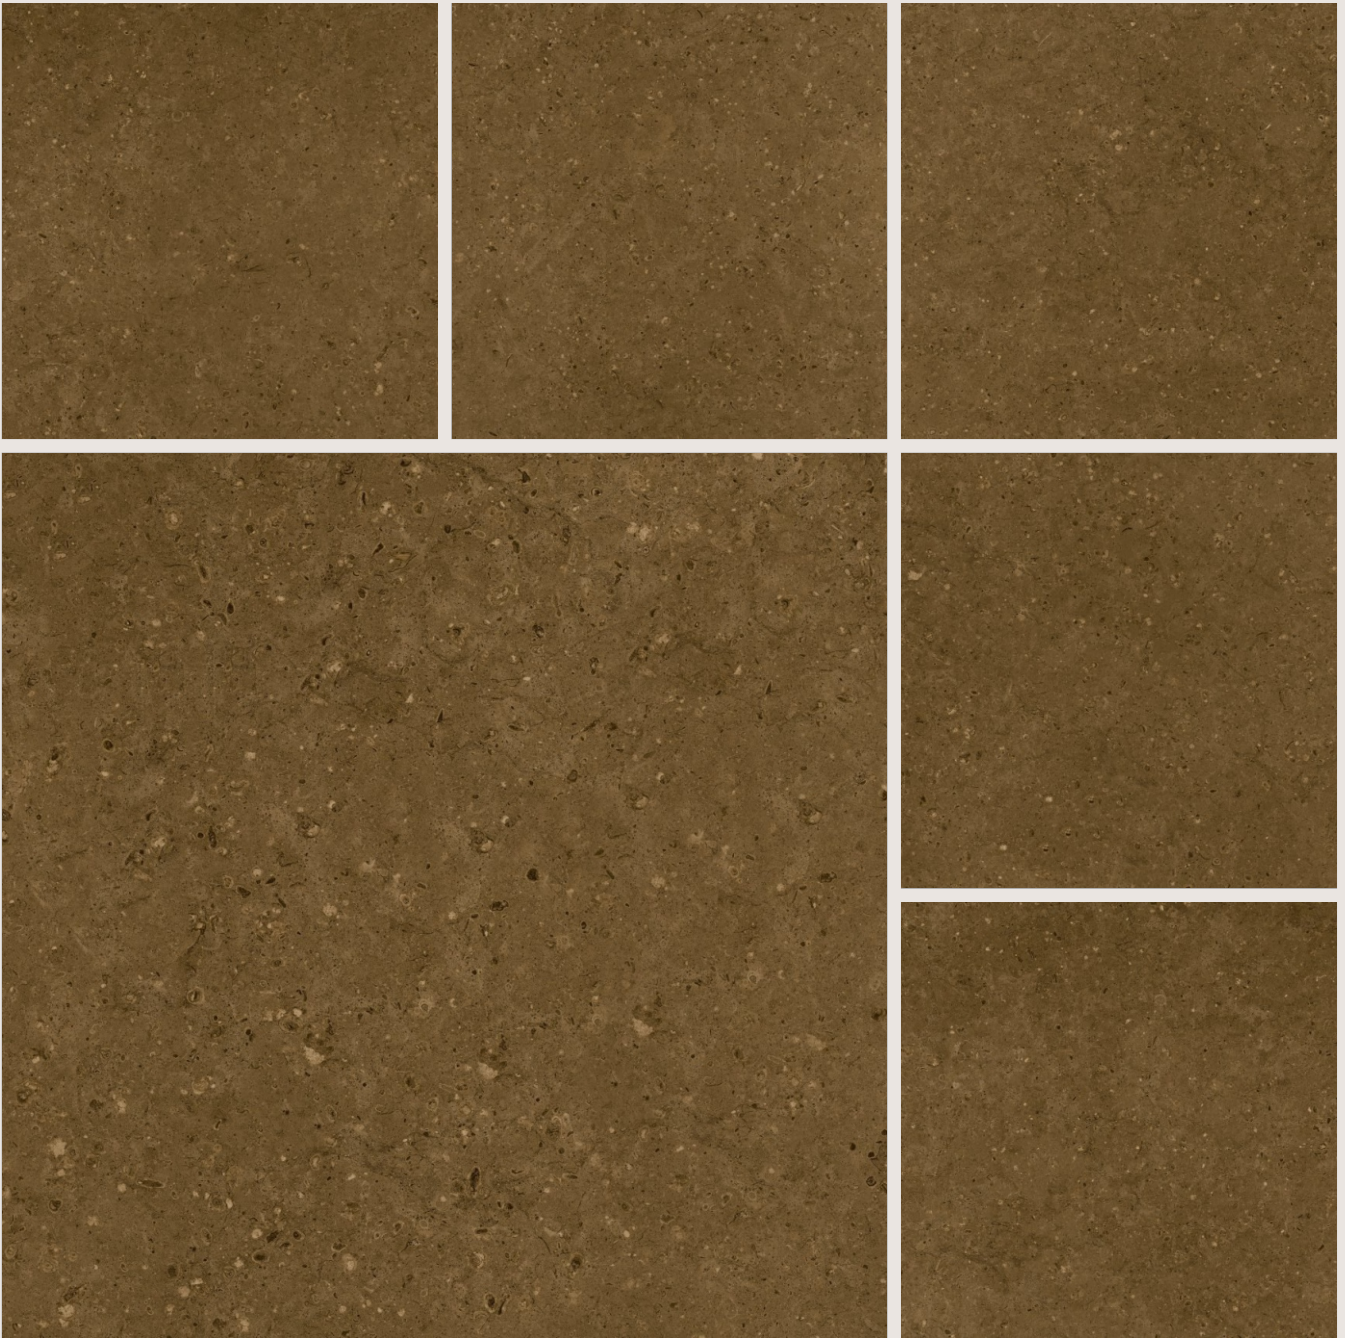

FLAKES MUD DARK

Matt Finish

R-6

FLAKES MUD LIGHT

Matt Finish

R-6

FLORIANA GRIS

Matt Finish