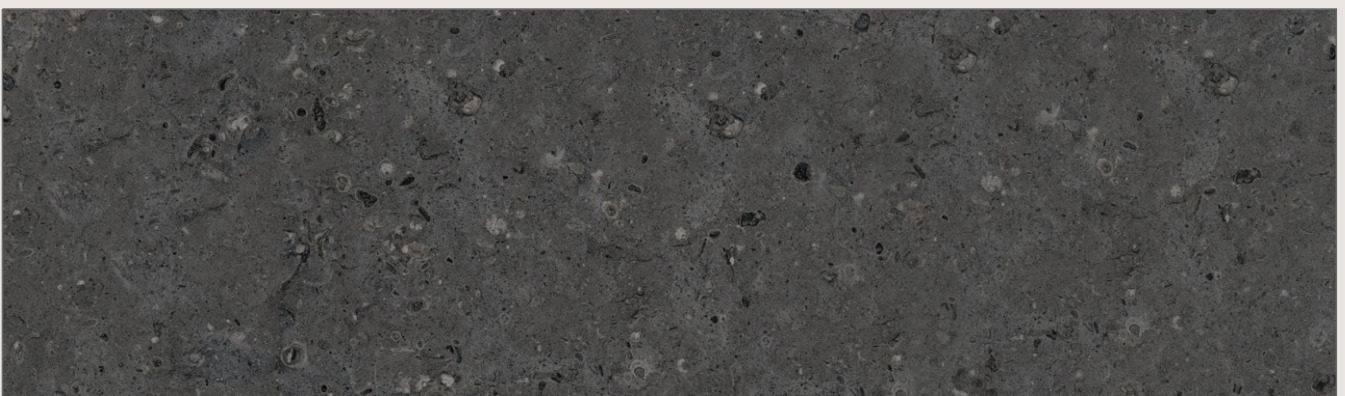

Matt Finish

R-6

FLAKES GREY DARK

Matt Finish

R-6

FLAKES GREY LIGHT

Matt Finish

R-6