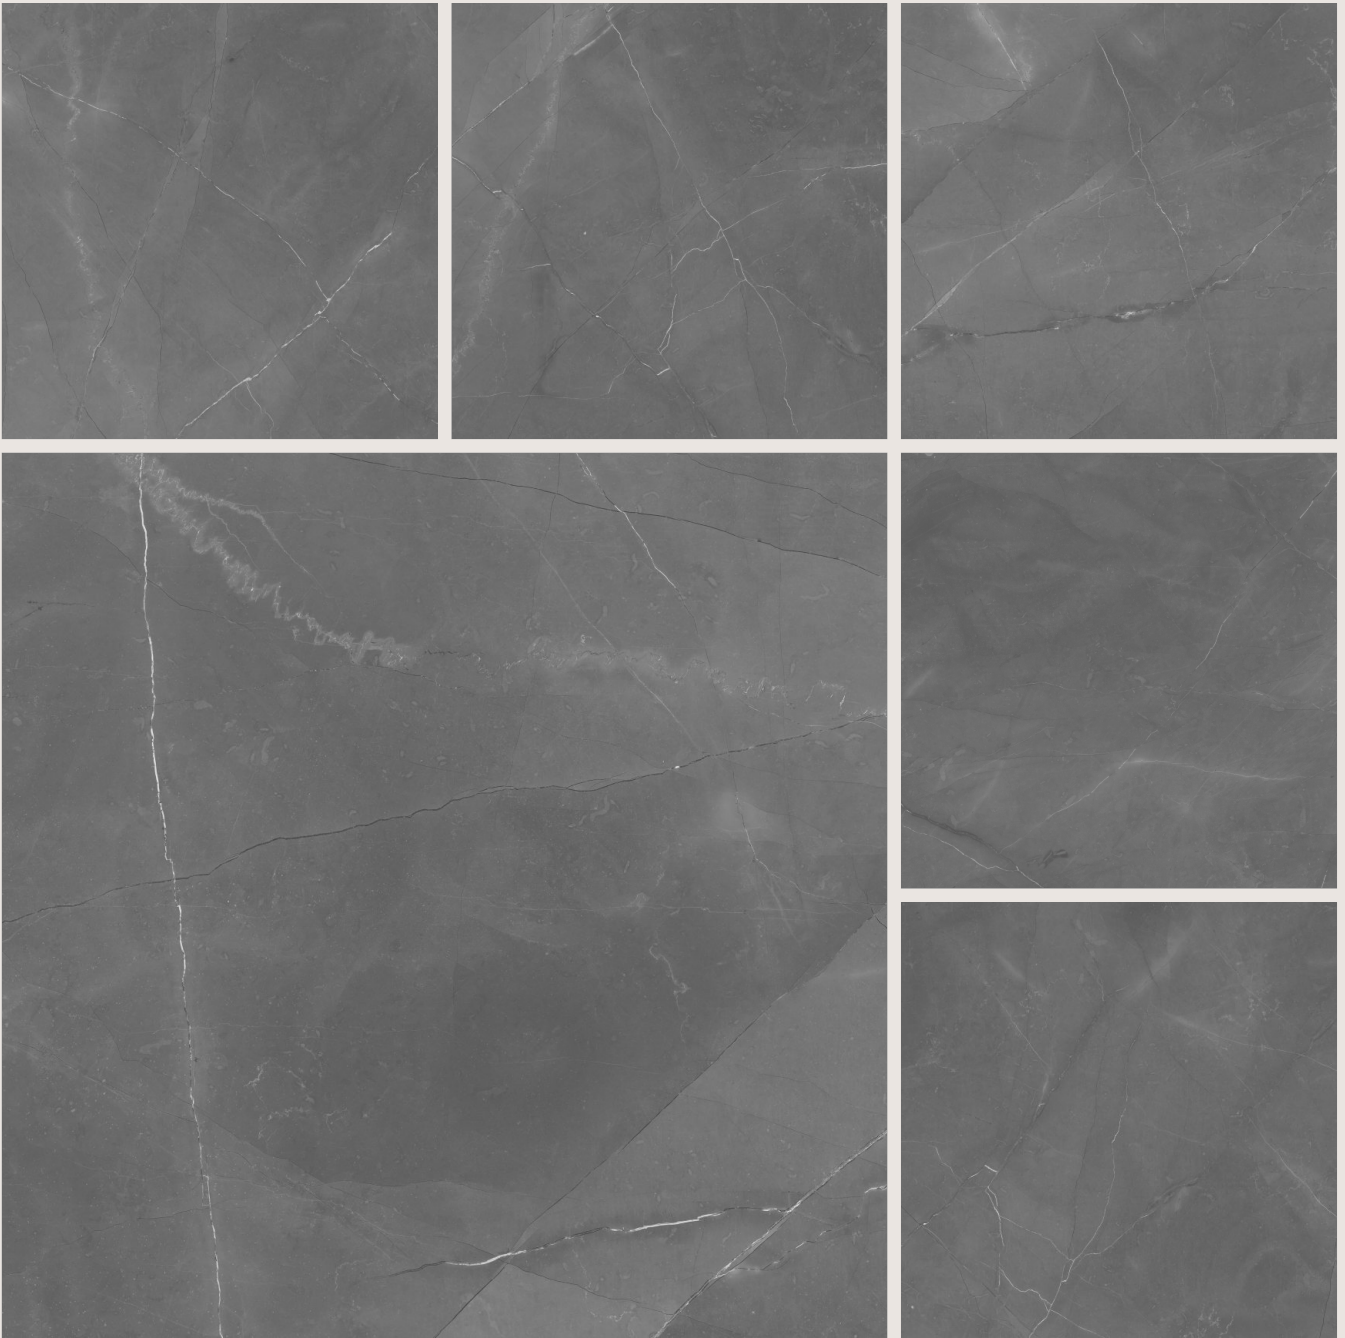

ARMANI GREY DARK

Matt Finish

R-6