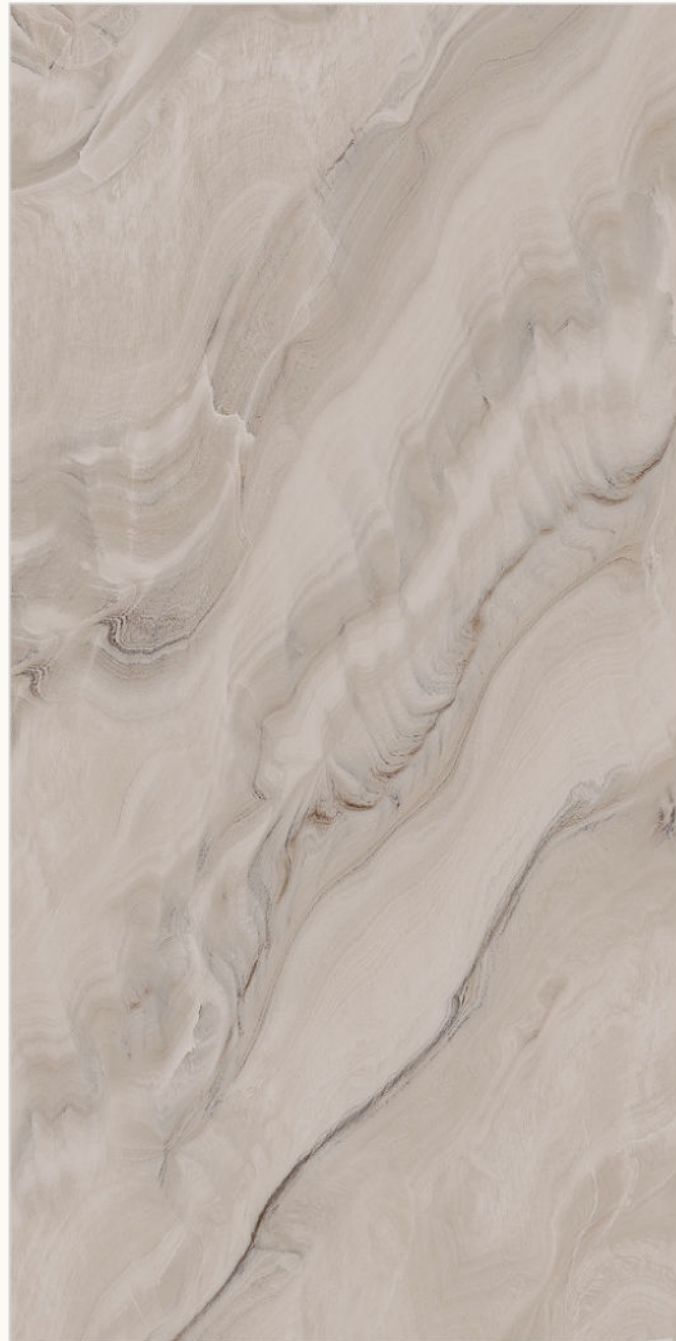

LIZARD BROWN

Size
600x1200mm

Surface
Glossy

Random:
4