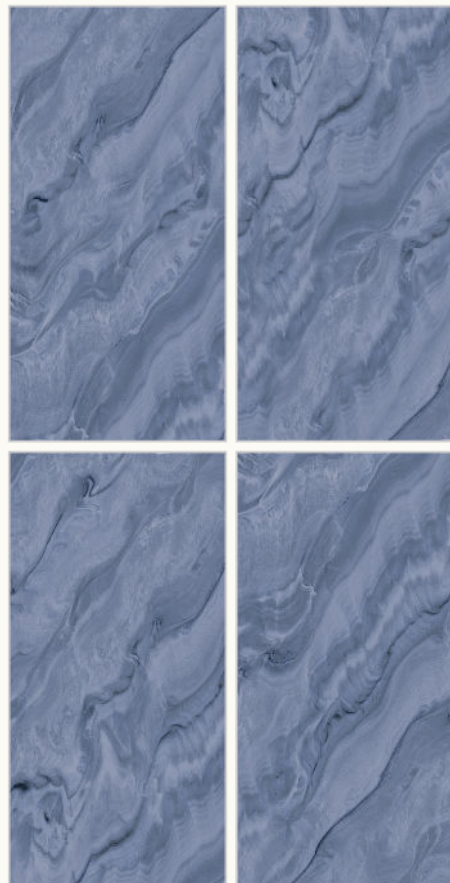

Surface  
**Glossy**

Random:  
**4**

**LIZARD BLUE**

Size  
**600x1200mm**

Surface  
**Glossy**

Random:  
**4**

**LIZARD BLUE LIGHT**

Size  
**600x1200mm**