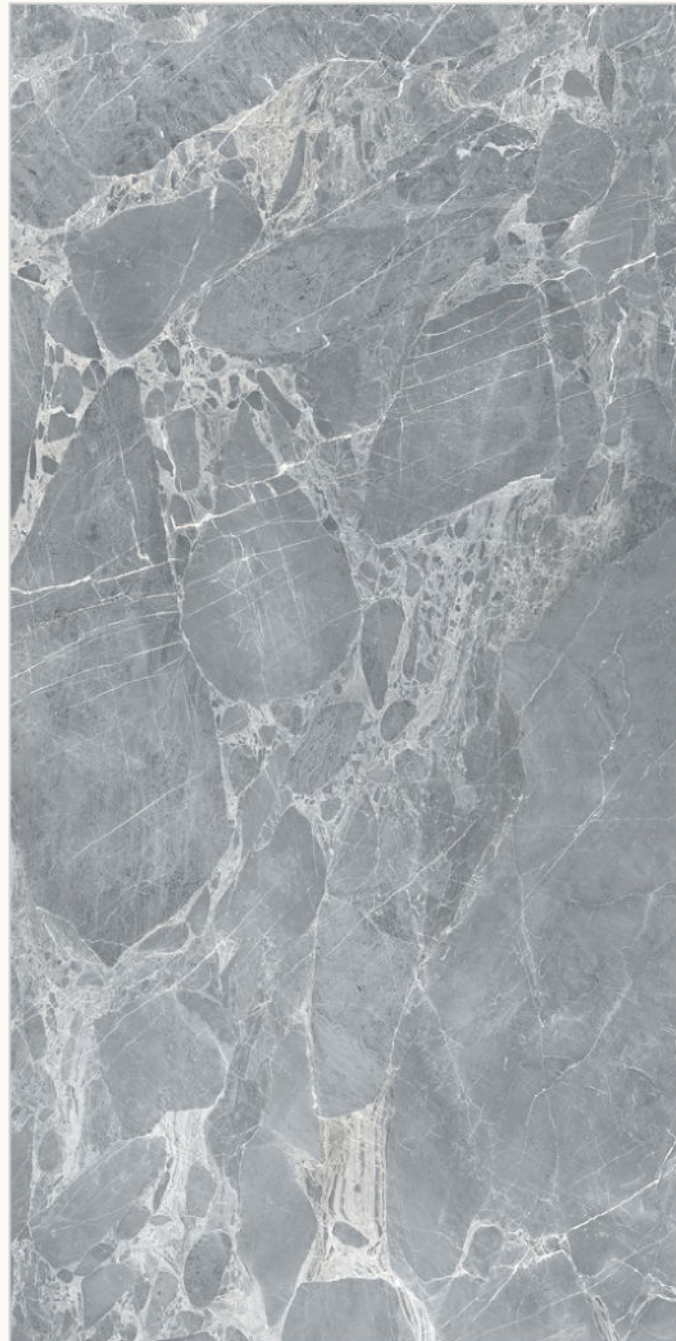

BLEND GREY

Size
600x1200mm

Surface
Glossy

Random:
3

BLEND BLANCO

Size
600x1200mm

Surface
Glossy

Random:
3