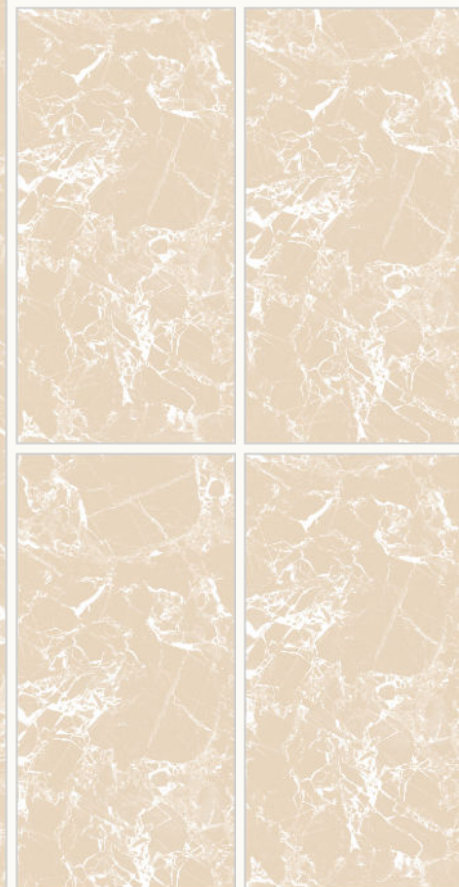

ELEGANT BROWN

Size
600x1200mm

Surface
Glossy

Random:
3

ELEGANT CREMA

Size
600x1200mm

Surface
Glossy

Random:
3