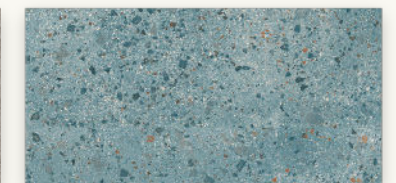

LIZARD BLUE

LUCAS TORTILLA

LUCAS IRON

MASSA AQUA

MASSA GREY

MEIZO GREY

NEVADA CHOCO

NORWAY TAUPE

POLARISH NERO

POLARISH GREEN

POLARISH BLUE

POLARISH BROWN

PUFFINSTONE AQUA

ROMANIA GREY

SALON AQUA

SALON BLUE

SALON BROWN

SALON DARK GREY

SEMOND GREY

SURVEY AQUA

**TOUCH TO  
EXPLORE TILE**  
TAP ICON TO FULL PAGE

# INDEX

SURVEY BROWN

SURVEY GREY

TRAVERTINE BROWN

MARQUINA GOLD

ROSATA BLACK

AFYON DARK

CRONOS BLACK