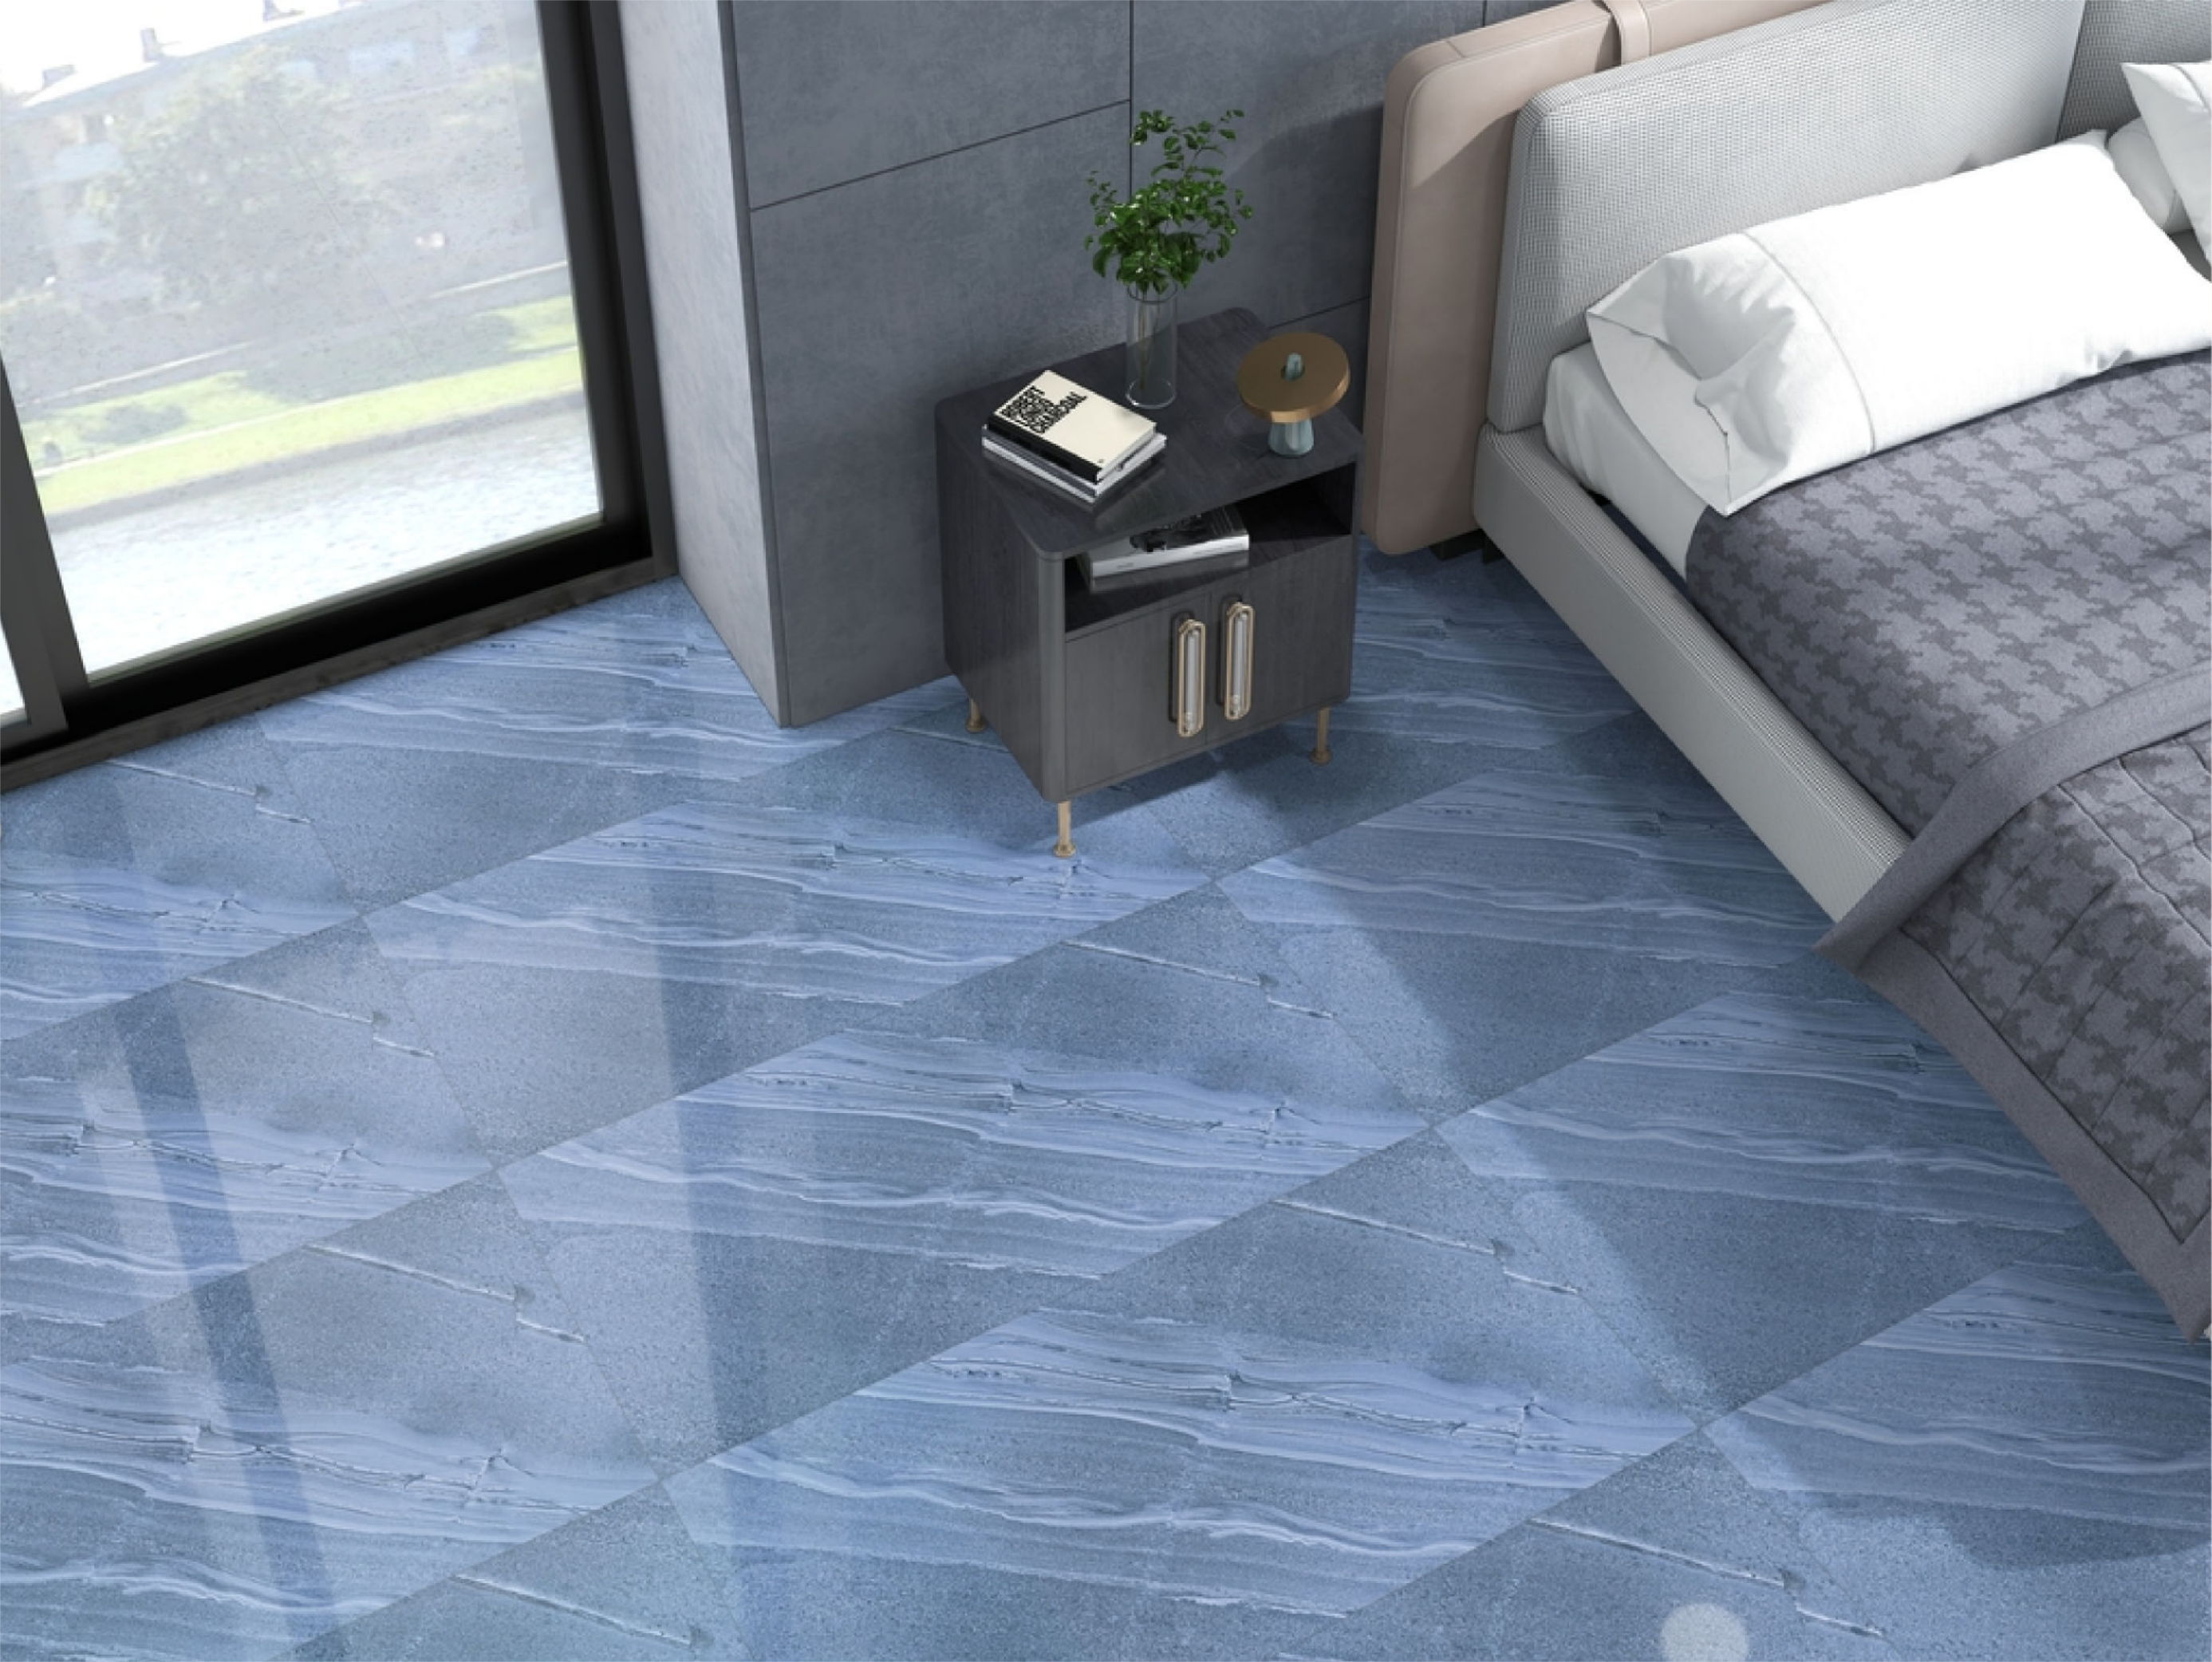

**BLANCO BLUE**

Size  
**600x1200mm**

Surface  
**Glossy**

Random:  
**1**

**BLANCO SKY**

Size  
**600x1200mm**

Surface  
**Glossy**

Random:  
**1**