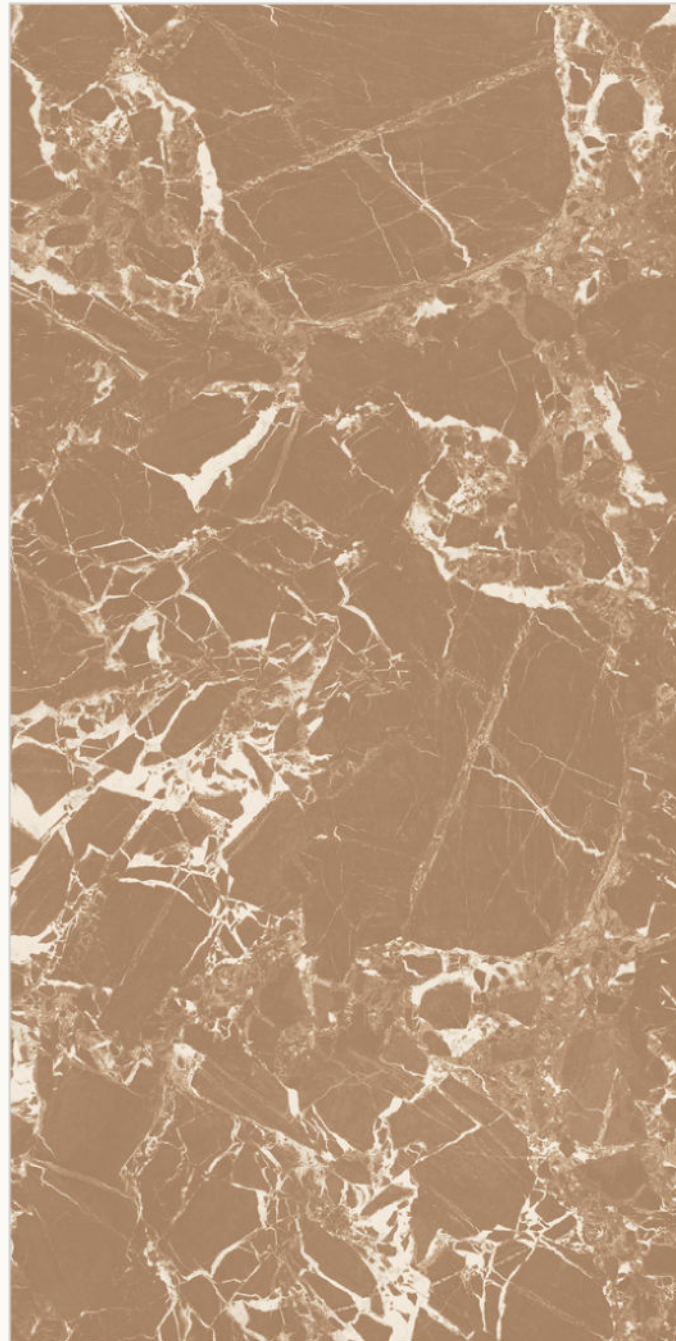

ELEGANT BROWN

Size
600x1200mm

Surface
Glossy

Random:
3