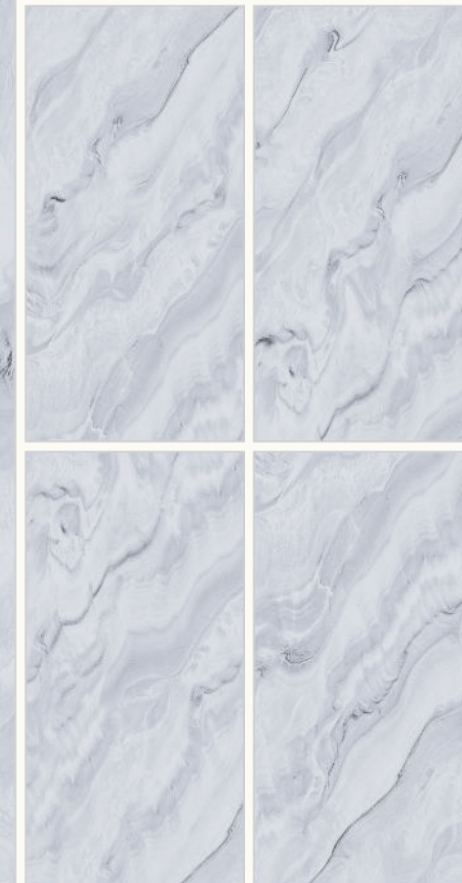

LIZARD BLUE

Size
600x1200mm

Surface
Glossy

Random:
4

LIZARD BLUE LIGHT

Size
600x1200mm

Surface
Glossy

Random:
4