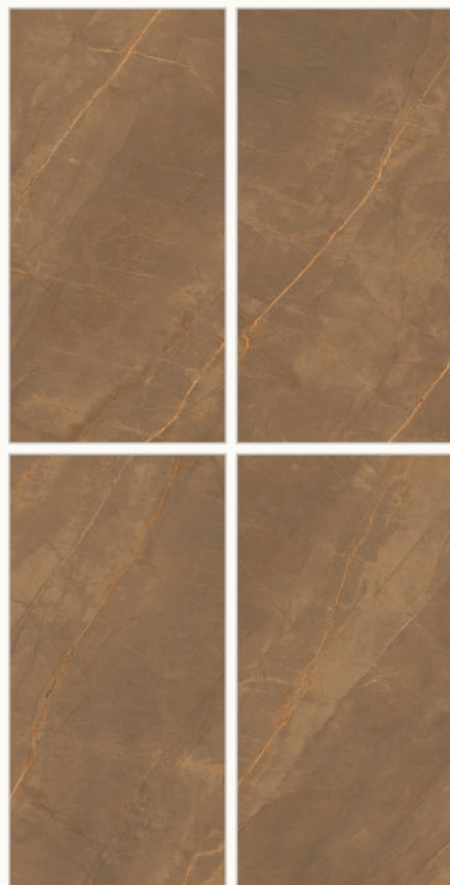

Size
600x1200mm

Surface
High Glossy

Random:
4