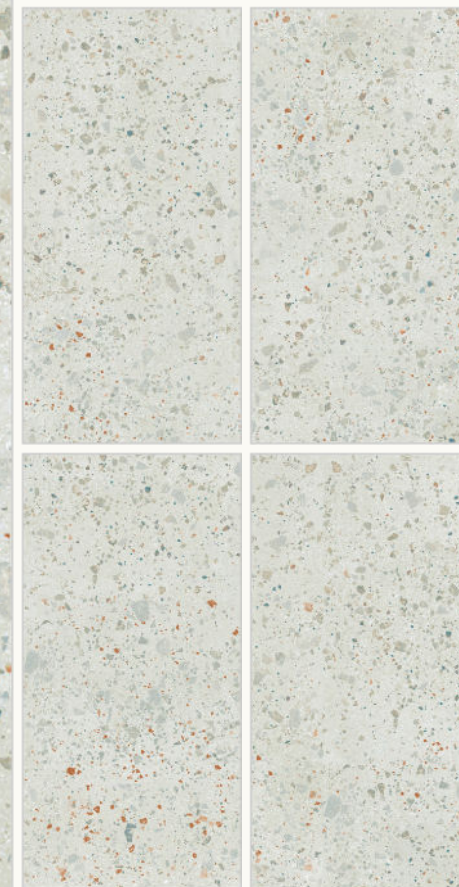

Size
600x1200mm

Surface
Glossy

Random:
4