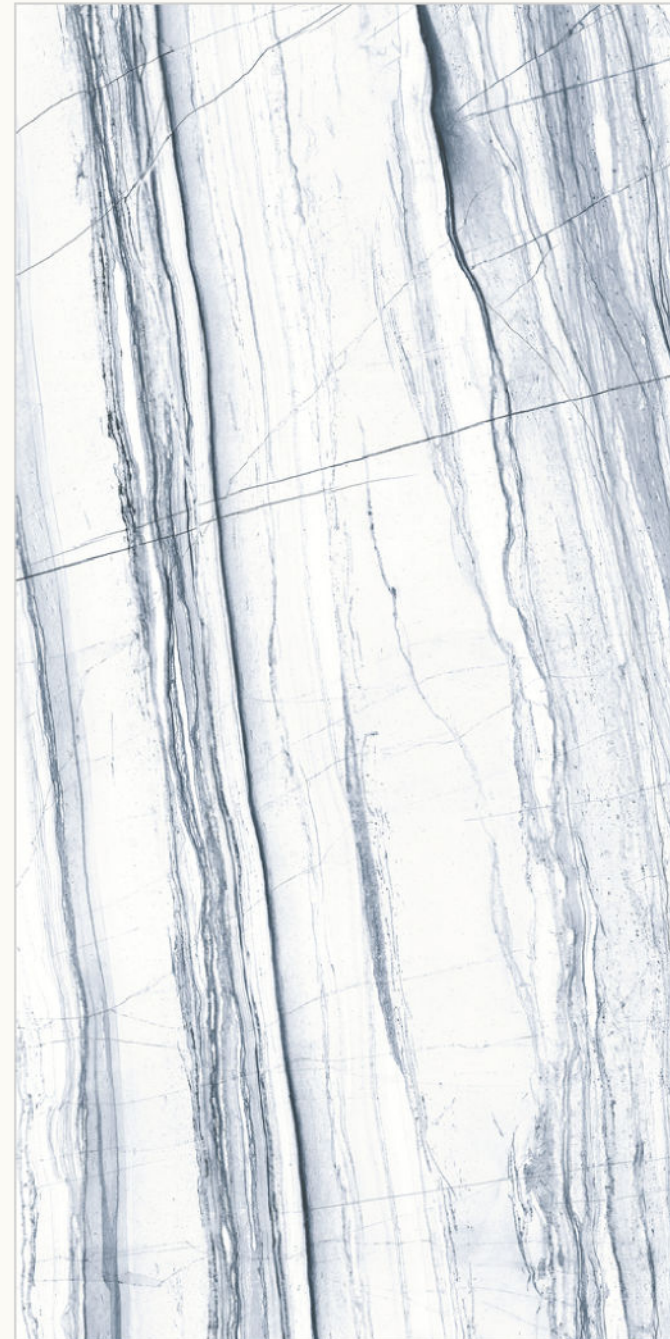

Random:  
**2**

**AFYON DARK**

Size  
**600x1200mm**

Surface  
**Super Glossy**

Random:  
**2**

**AFYON WHITE**

Size  
**600x1200mm**

Surface  
**Super Glossy**