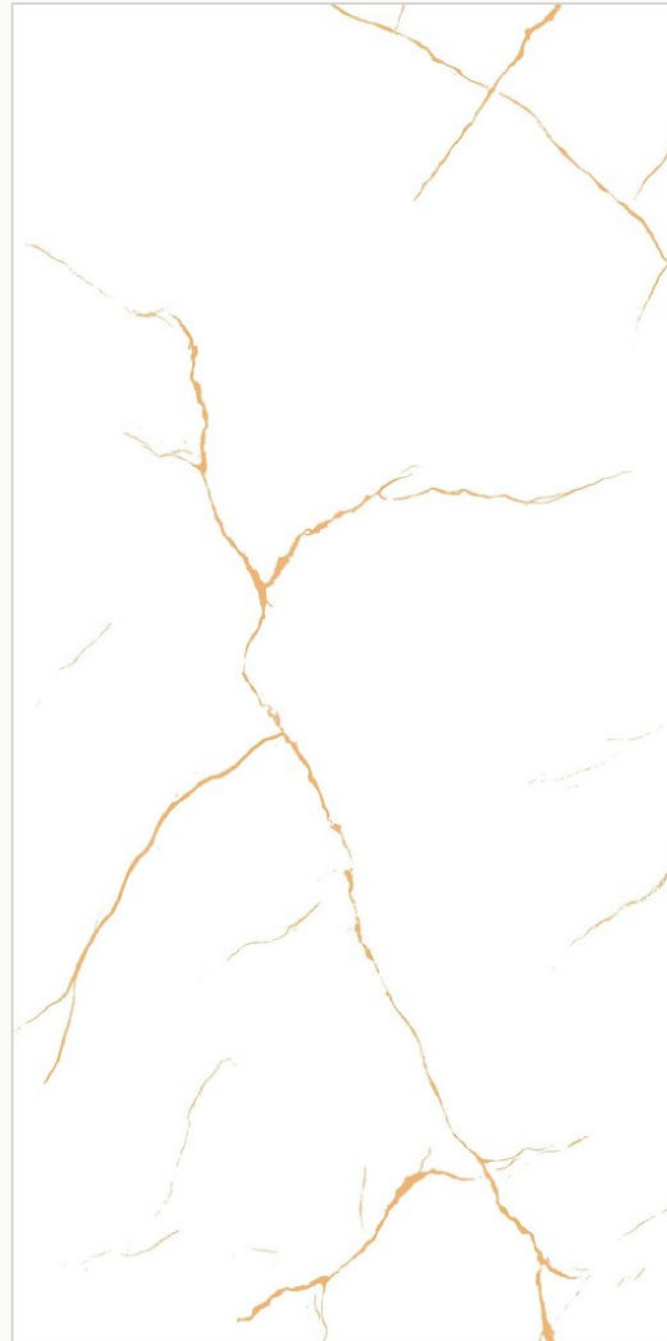

Random:  
**2**

**CRONOS BLACK**

Size  
**600x1200mm**

Surface  
**Super Glossy**

Random:  
**3**

**CRONOS WHITE**

Size  
**600x1200mm**

Surface  
**Super Glossy**