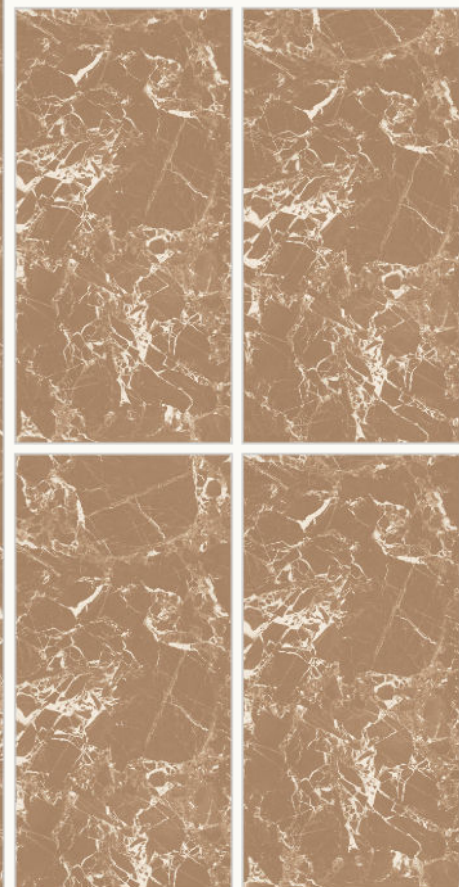

Random:  
**3**

**ELEGANT BROWN**

Size  
**600x1200mm**

Surface  
**Glossy**

Random:  
**3**

**ELEGANT CREMA**

Size  
**600x1200mm**

Surface  
**Glossy**