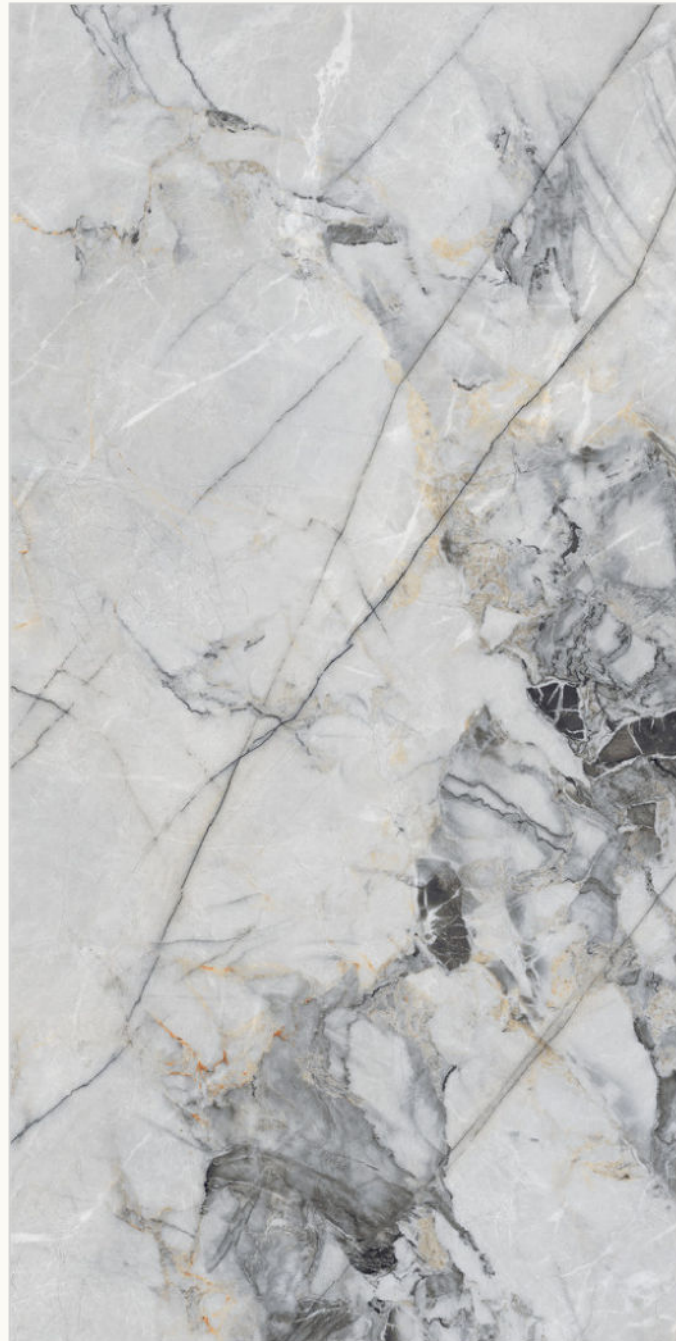

ICE JADE GREY