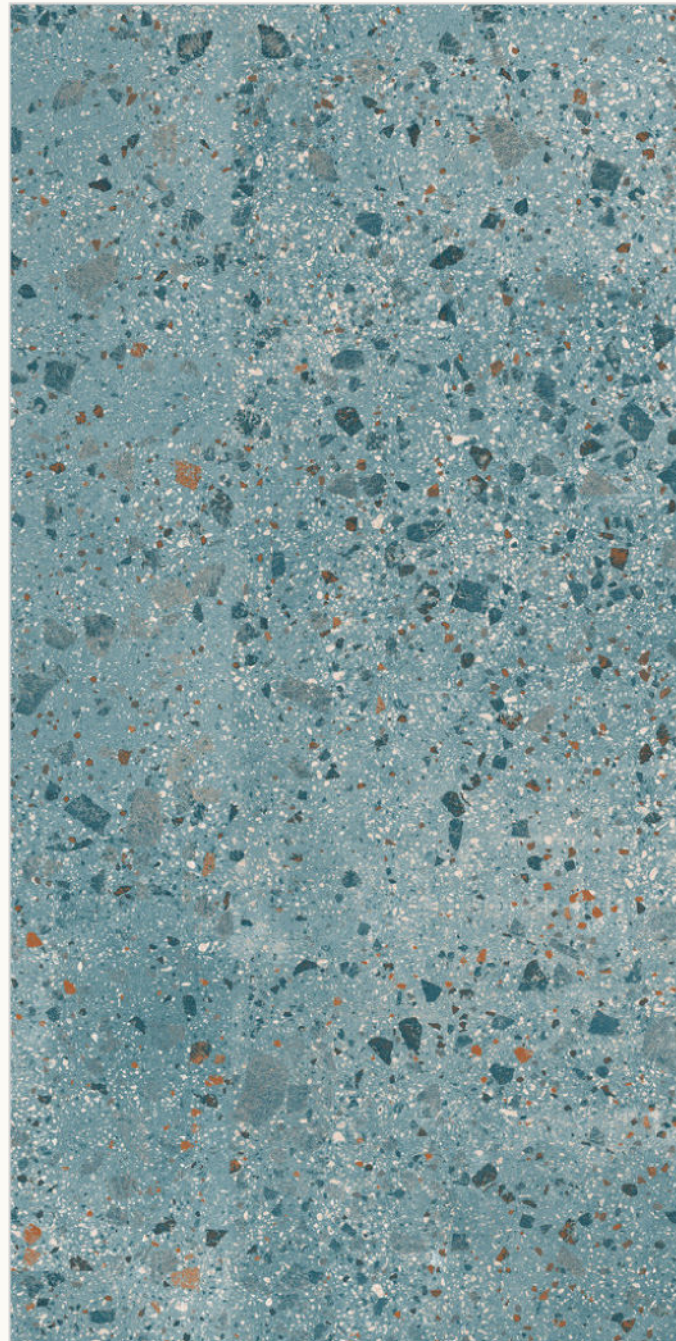

PUFFINSTONE AQUA