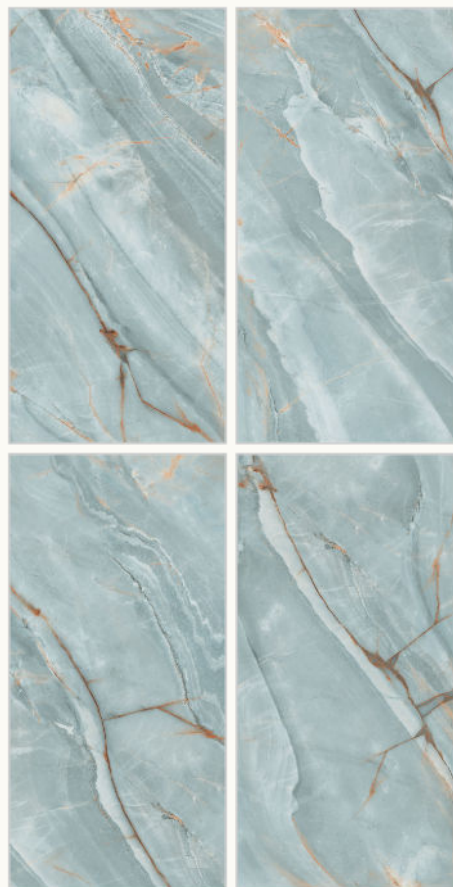

Surface  
**Glossy**

Random:  
**5**

**MASSA AQUA**

Size  
**600x1200mm**

Surface  
**Glossy**

Random:  
**4**

**MASSA SKY**

Size  
**600x1200mm**