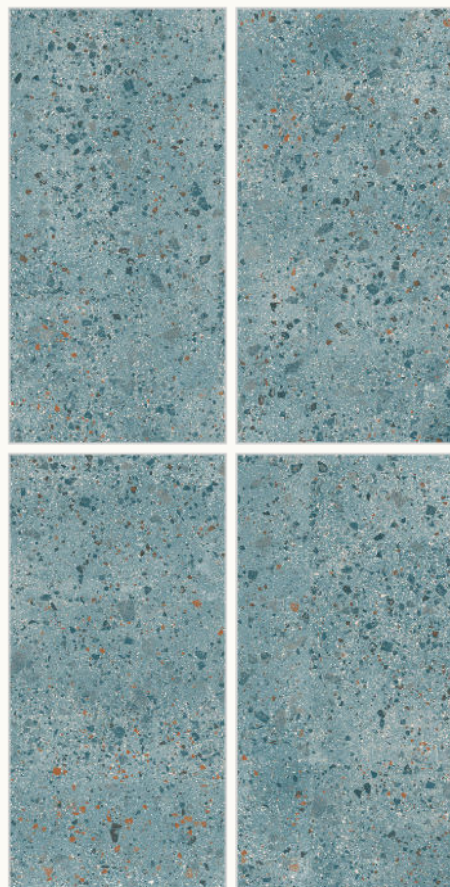

Surface  
**Glossy**

Random:  
**1**

**PUFFINSTONE AQUA**

Size  
**600x1200mm**

Surface  
**Glossy**

Random:  
**4**

**PUFFINSTONE MINT**

Size  
**600x1200mm**