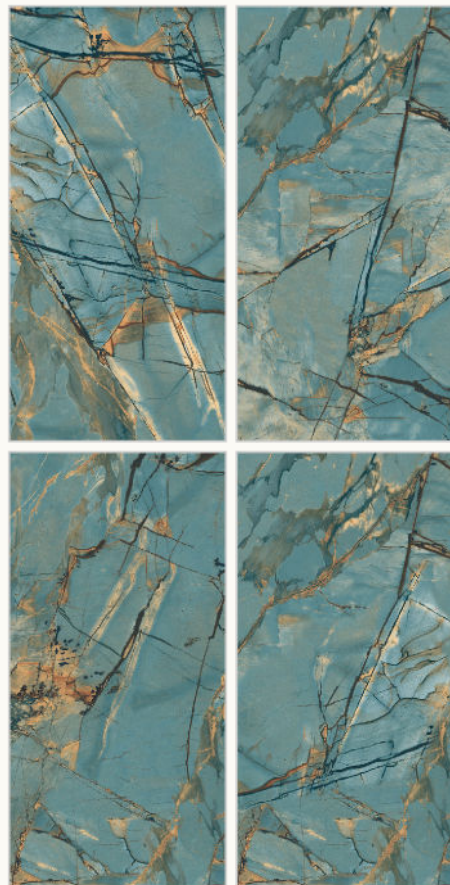

Size
600x1200mm

Surface
High Glossy

Random:
5