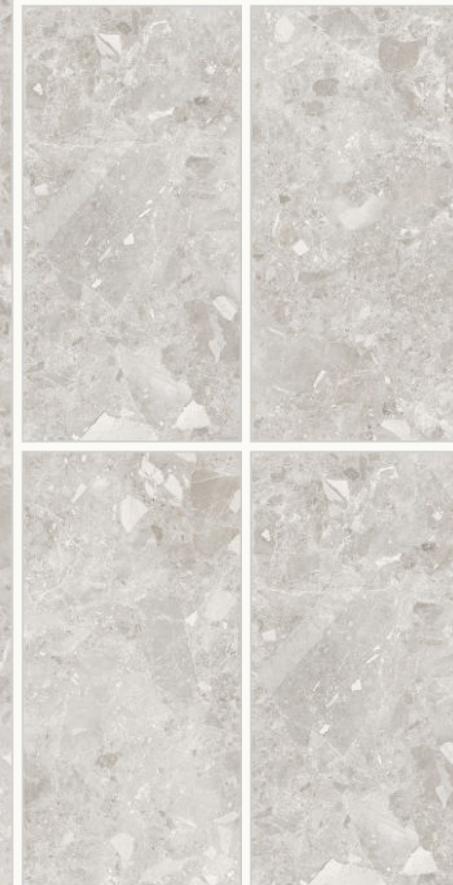

Surface  
**High Glossy**

Random:  
**3**

**SILVER PEARL**

Size  
**600x1200mm**

Surface  
**High Glossy**

Random:  
**3**

**PIATRA GREY**

Size  
**600x1200mm**