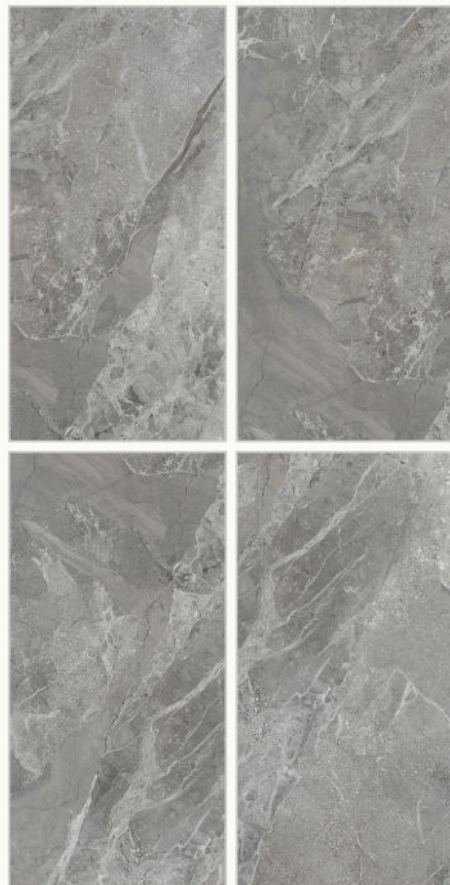

Surface  
**Glossy**

Random:  
**5**

**LUCAS IRON**

Size  
**600x1200mm**

Surface  
**Glossy**

Random:  
**5**

**LUCAS STEEL**

Size  
**600x1200mm**