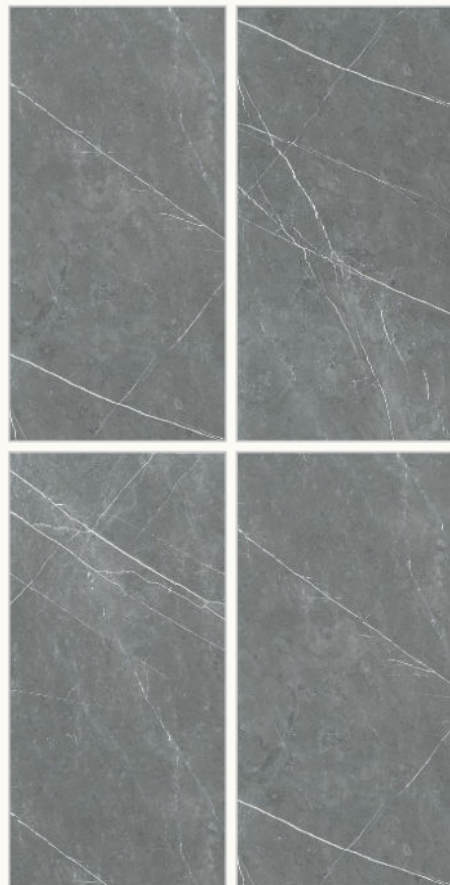

Size
600x1200mm

Surface
High Glossy

Random:
3