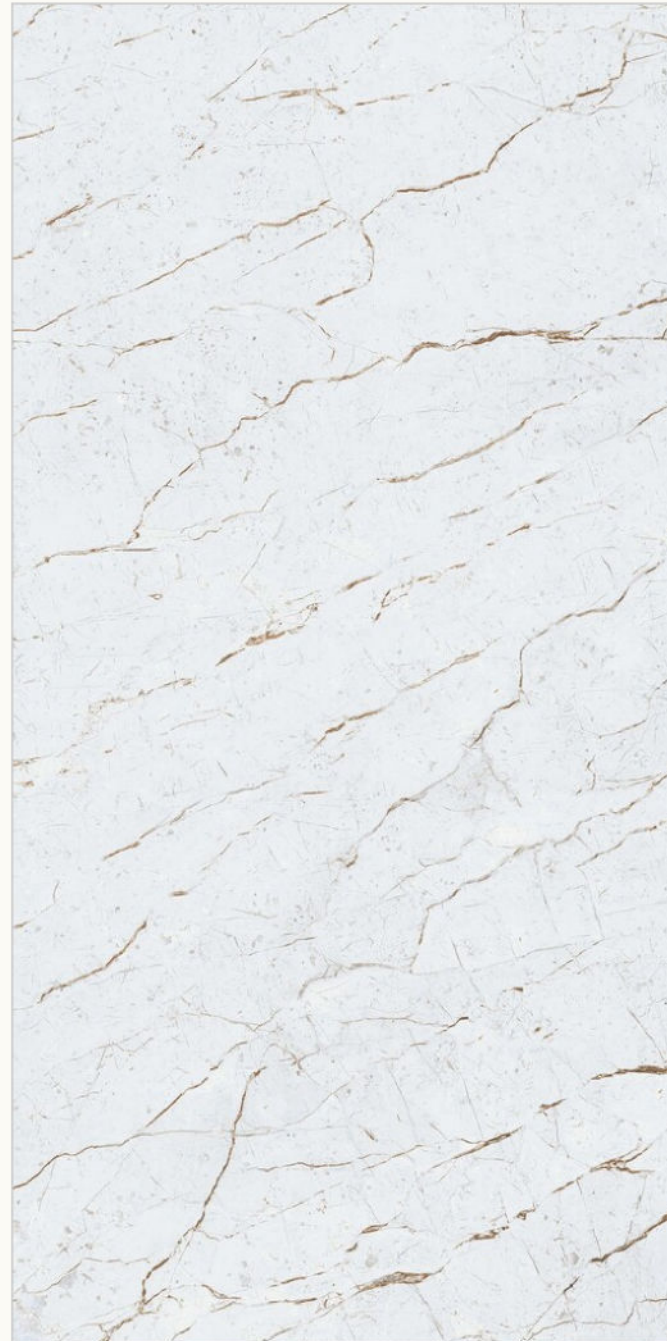

Surface  
**Glossy**

Random:  
**4**

**MEIZO GREY**

Size  
**600x1200mm**

Surface  
**Glossy**

Random:  
**3**

**MEIZO SILVER**

Size  
**600x1200mm**