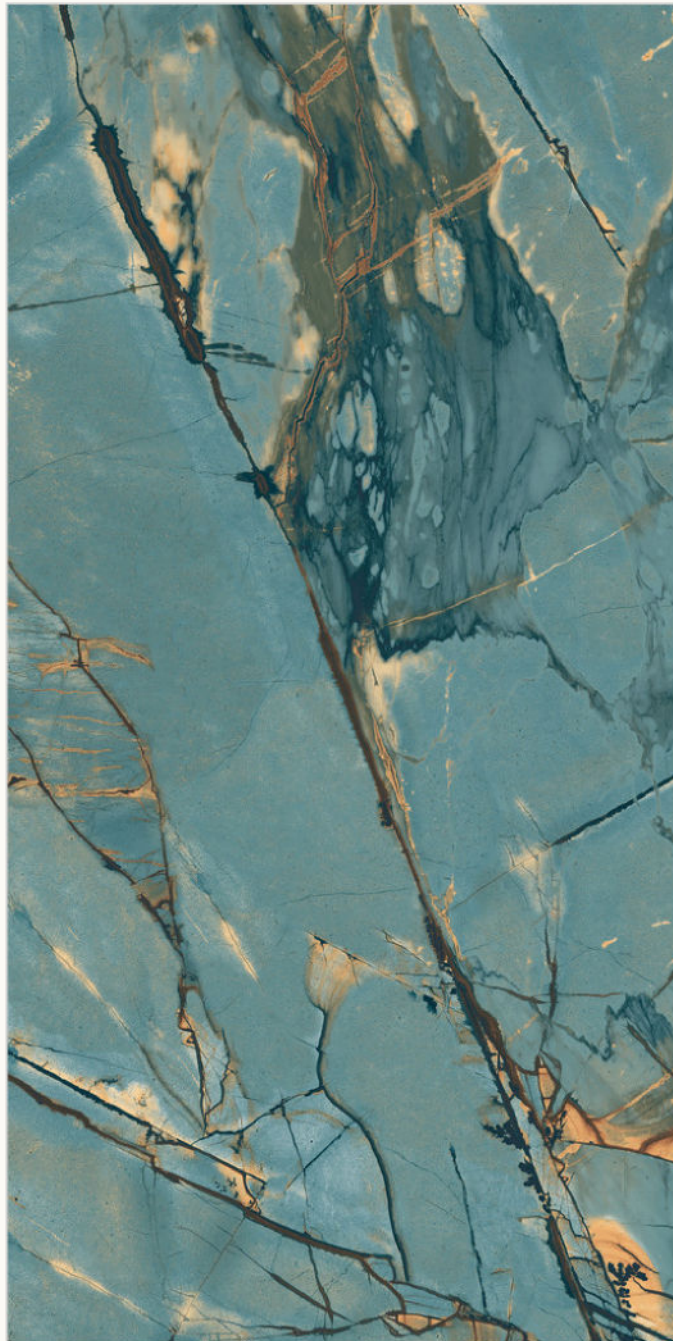

Surface  
**High Glossy**

Random:  
**3**

**PIATRA IVERY**

Size  
**600x1200mm**

Surface  
**High Glossy**

Random:  
**3**

**TORSO AQUA**

Size  
**600x1200mm**