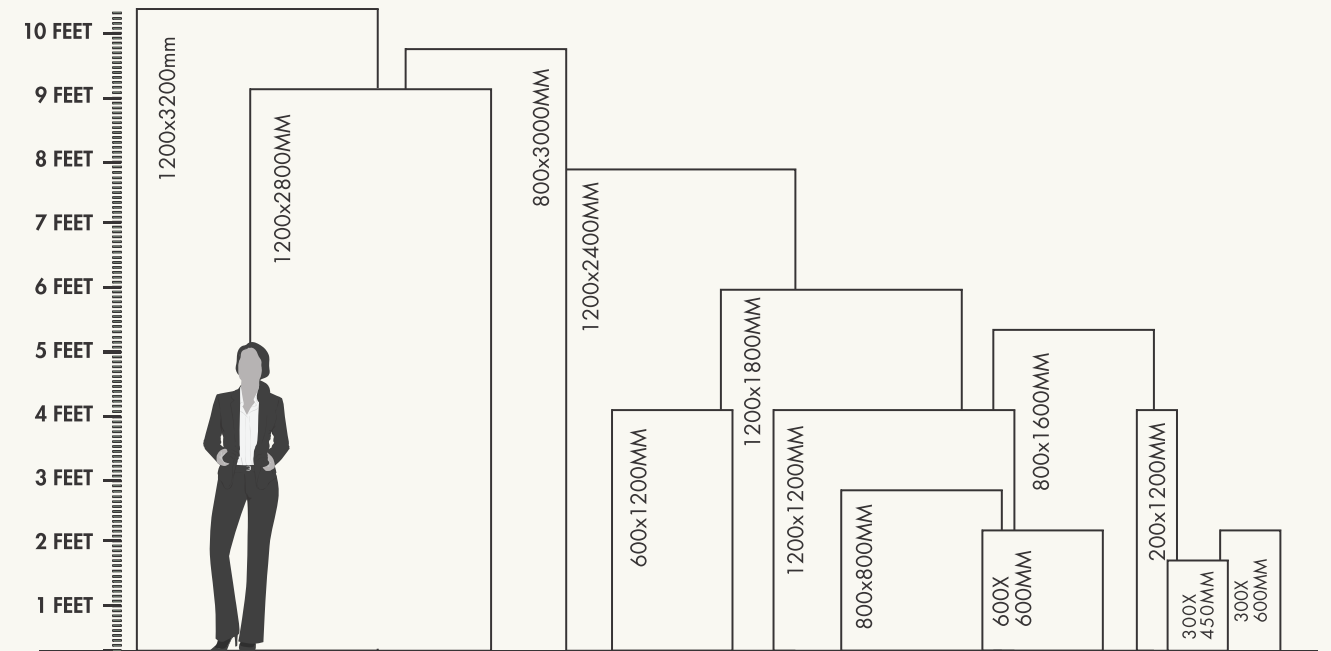

PRODUCT RANGE

Our tile collection offers a wide range of sizes, from small formats to large slabs, perfect for any space. Whether for walls, floors, or features, our versatile tiles fit every design need with ease.

WIDE RANGE OF GVT, PGVT, CERAMIC & PORCELAIN TILES IN MULTIPLE SIZES & FINISHES

- ✓ **PORCELAIN TILES**   ⇄   8MM
- ✓ **SLAB**   ⇄   6,9,12,15MM
- ✓ **FULL BODY**   ⇄   8.5MM & 15MM
- ✓ **CERAMIC WALL**   ⇄   9MM
- ✓ **CERAMIC FLOOR**   ⇄   8.5MM
- ✓ **DOUBLE CHARGE**   ⇄   8MM