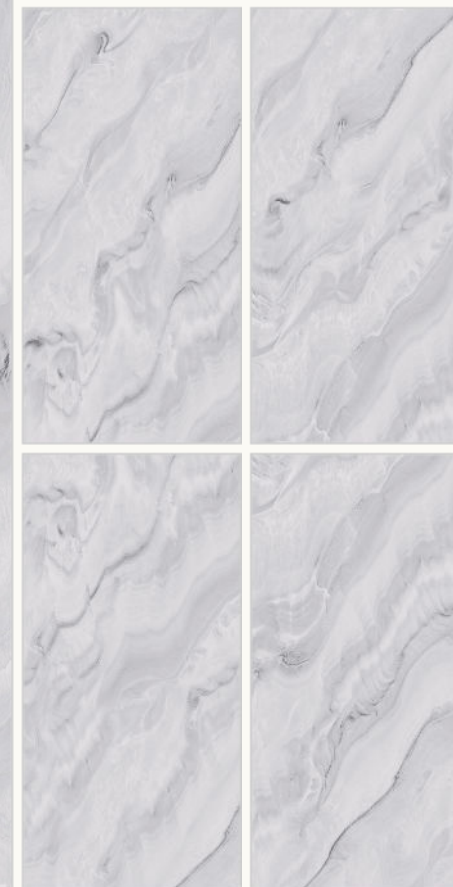

Size
600x1200mm

Surface
Glossy

Random:
4