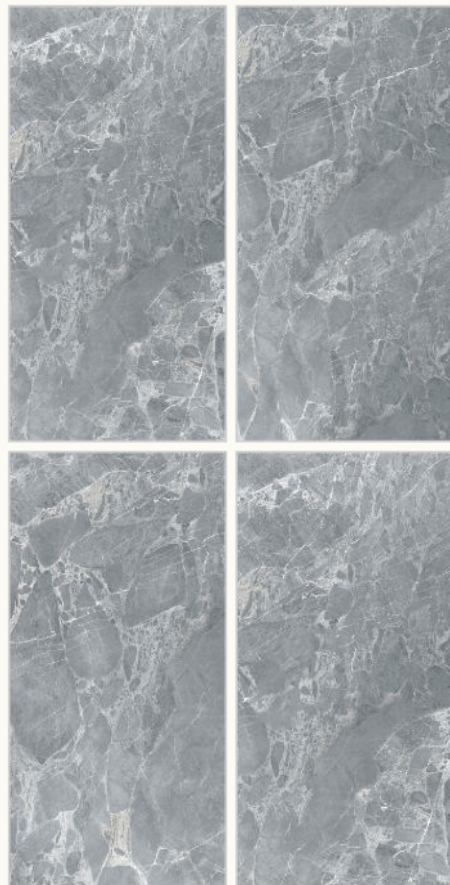

BLANCO BLUE

**BLEND GREY**

Size  
**600x1200mm**

Surface  
**Glossy**

Random:  
**3**

**BLEND BLANCO**

Size  
**600x1200mm**

Surface  
**Glossy**