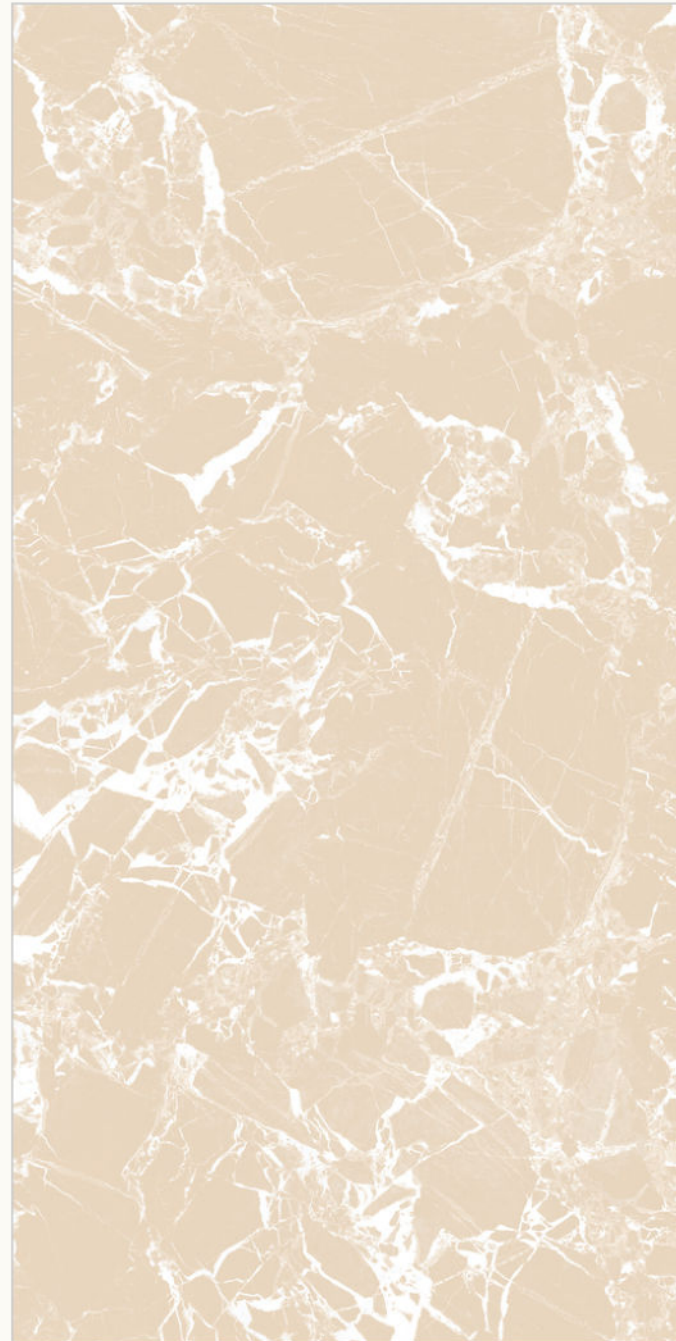

Random:  
**3**

**ELEGANT BROWN**

Size  
**600x1200mm**

Surface  
**Glossy**

Random:  
**3**

**ELEGANT CREMA**

Size  
**600x1200mm**

Surface  
**Glossy**