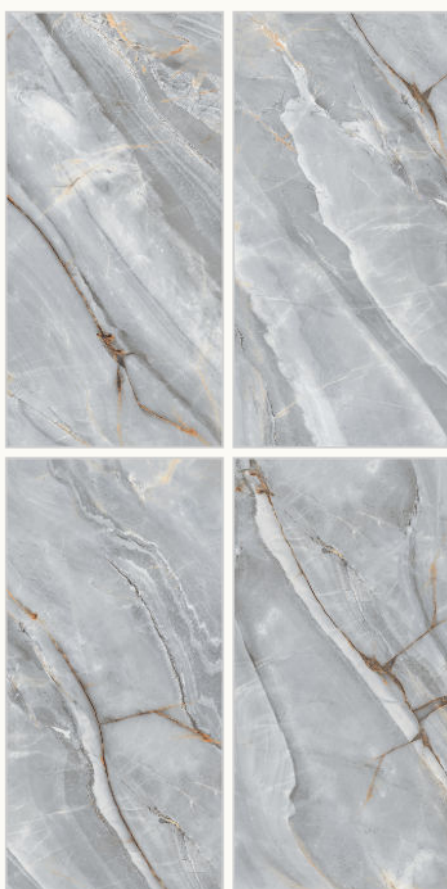

Surface  
**Glossy**

Random:  
**4**

**MASSA GREY**

Size  
**600x1200mm**

Surface  
**Glossy**

Random:  
**4**

**MASSA WHITE**

Size  
**600x1200mm**