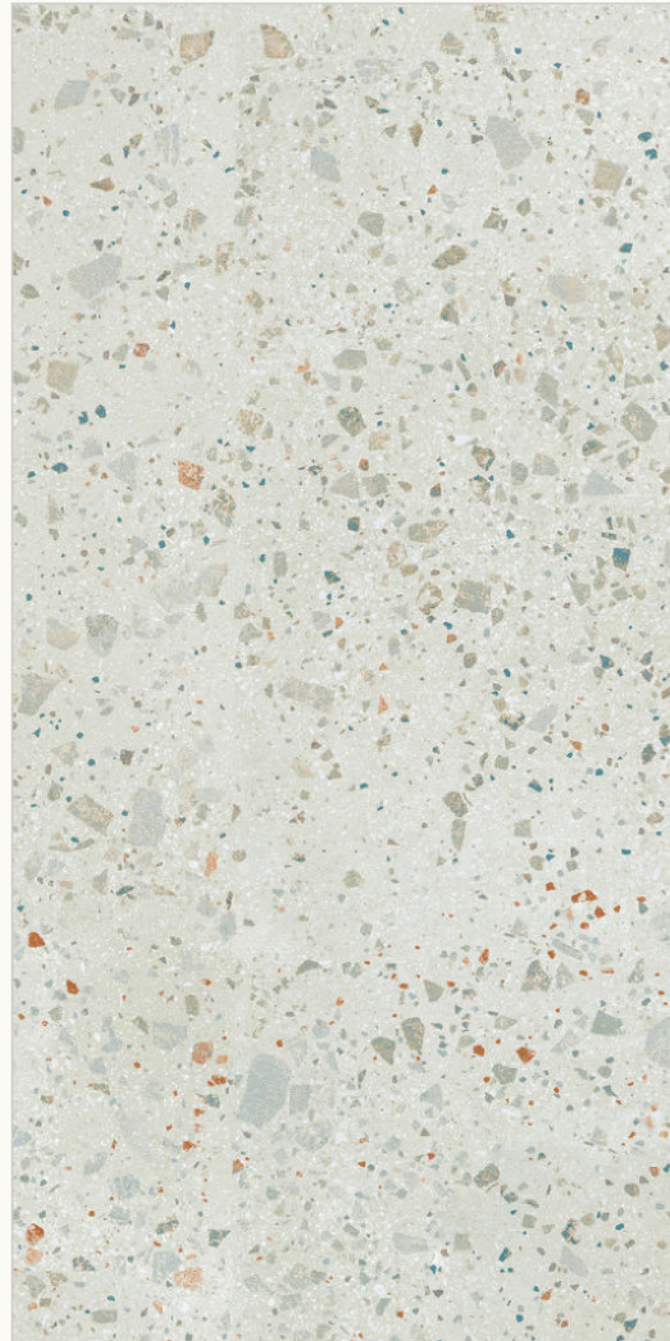

PUFFINSTONE MINT