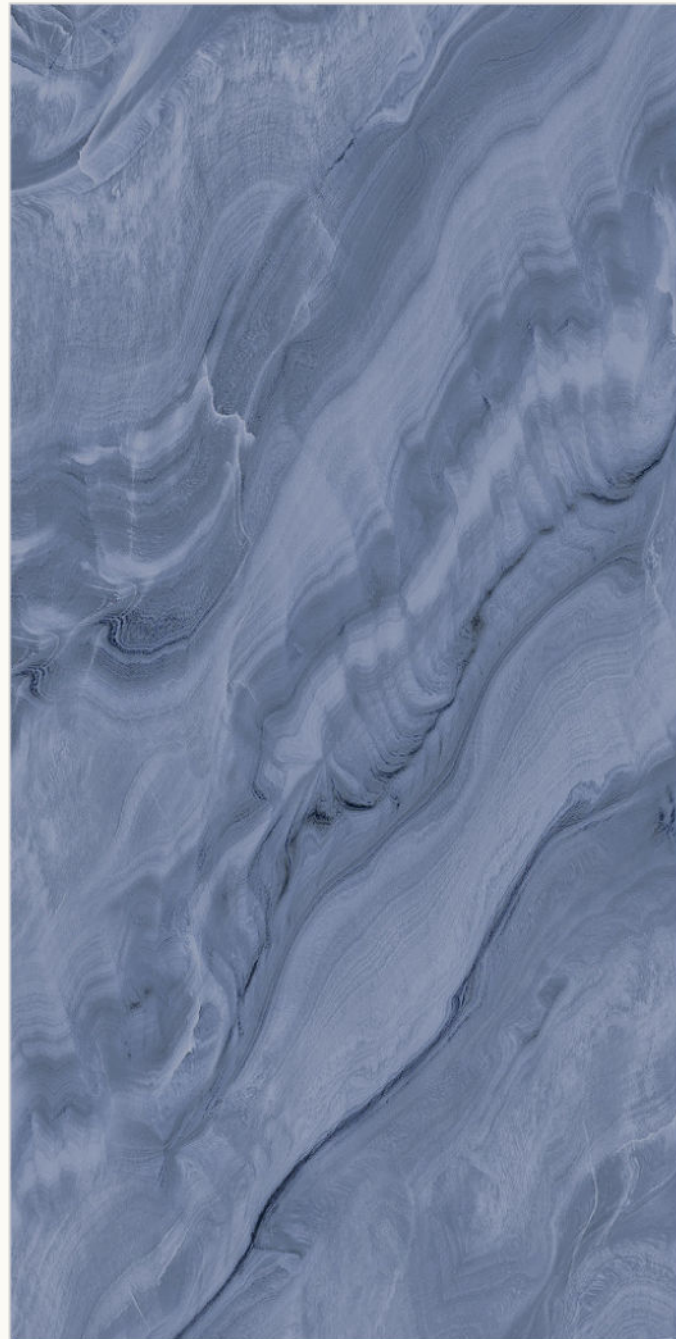

LIZARD BLUE