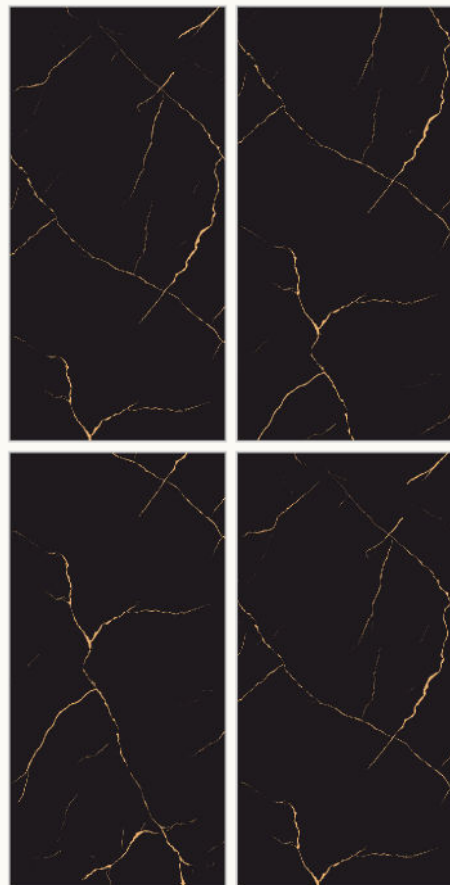

Random:  
**2**

**CRONOS BLACK**

Size  
**600x1200mm**

Surface  
**Super Glossy**

Random:  
**3**

**CRONOS WHITE**

Size  
**600x1200mm**

Surface  
**Super Glossy**