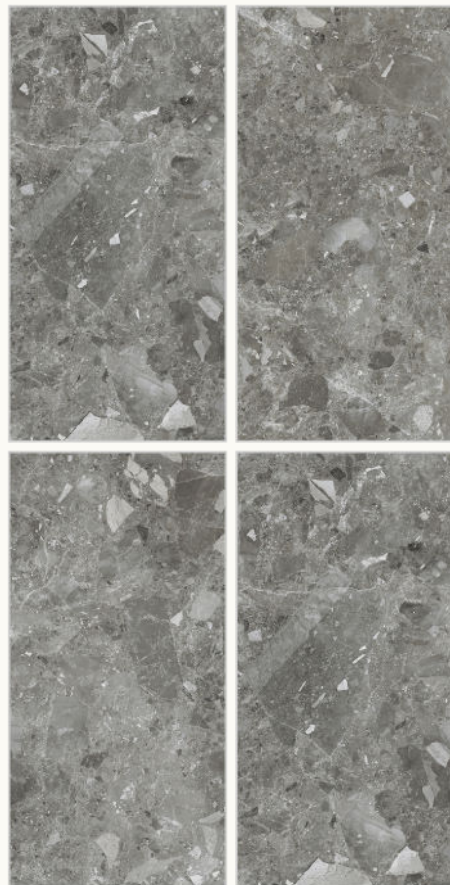

Size
600x1200mm

Surface
High Glossy

Random:
3