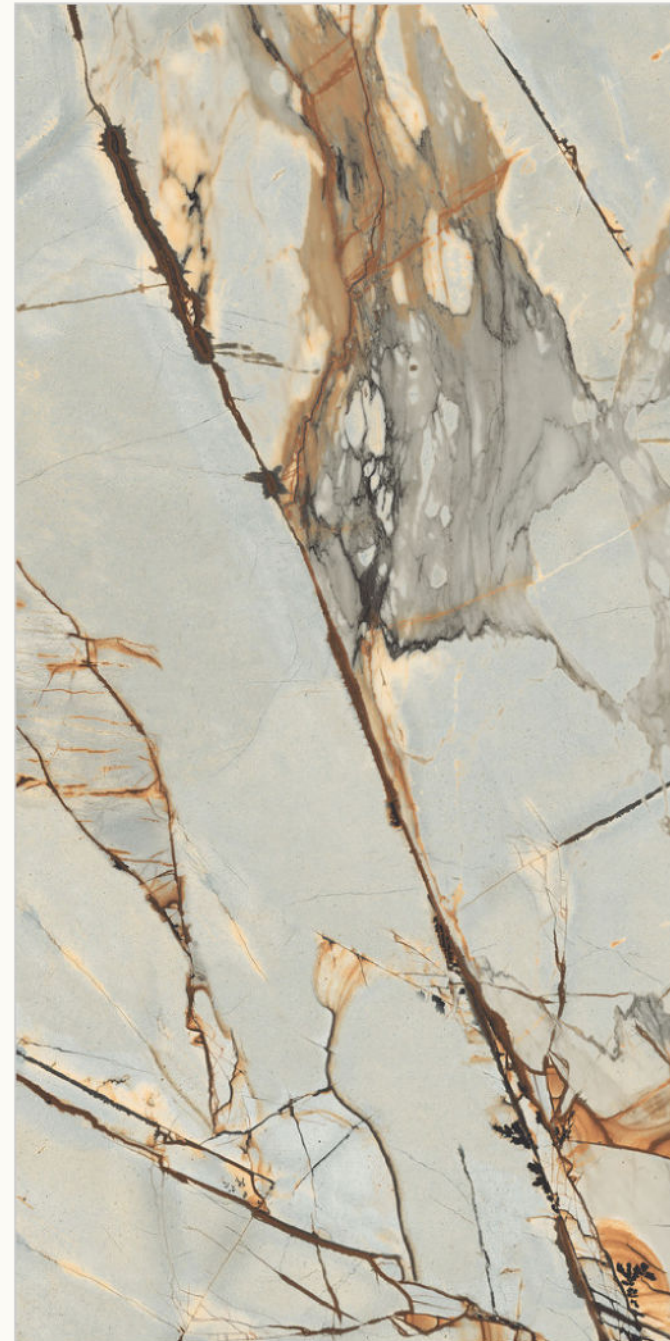

TORSO AQUA

Size
600x1200mm

Surface
High Glossy

Random:
5

TORSO ROCK

Size
600x1200mm

Surface
High Glossy

Random:
5