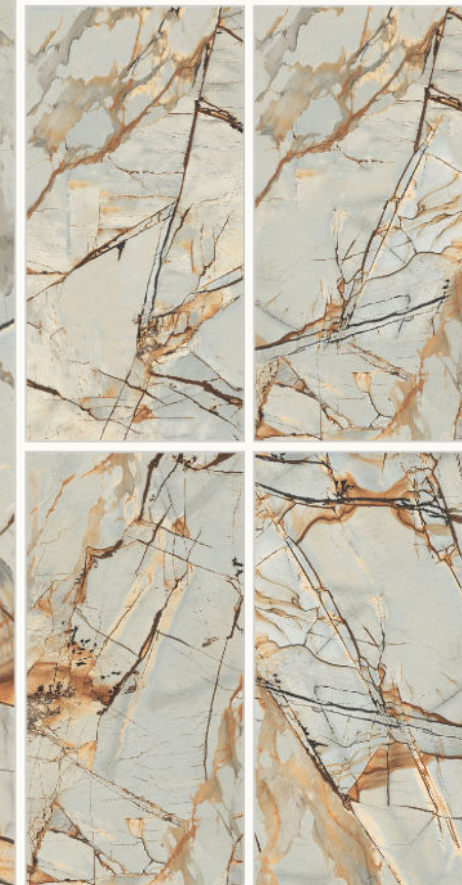

Surface  
**High Glossy**

Random:  
**5**

**TORSO ROCK**

Size  
**600x1200mm**

Surface  
**High Glossy**

Random:  
**5**

TORSO AQUA

**NIVEA GREY**

Size  
**600x1200mm**

Surface  
**High Glossy**

Random:  
**4**

**NIVEA GREY LIGHT**

Size  
**600x1200mm**

Surface  
**High Glossy**

Random:  
**4**

**NIVEA BROWN**