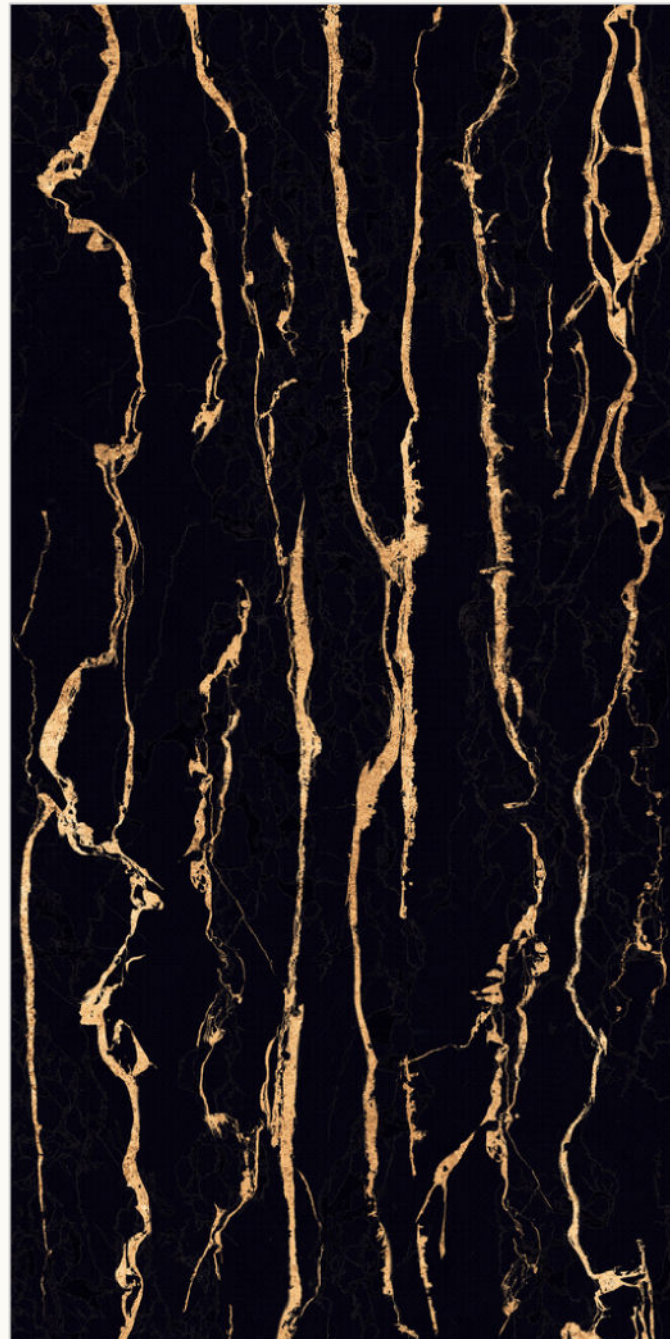

MARQUINA GOLD

Size
600x1200mm

Surface
Super Glossy

Random:
3