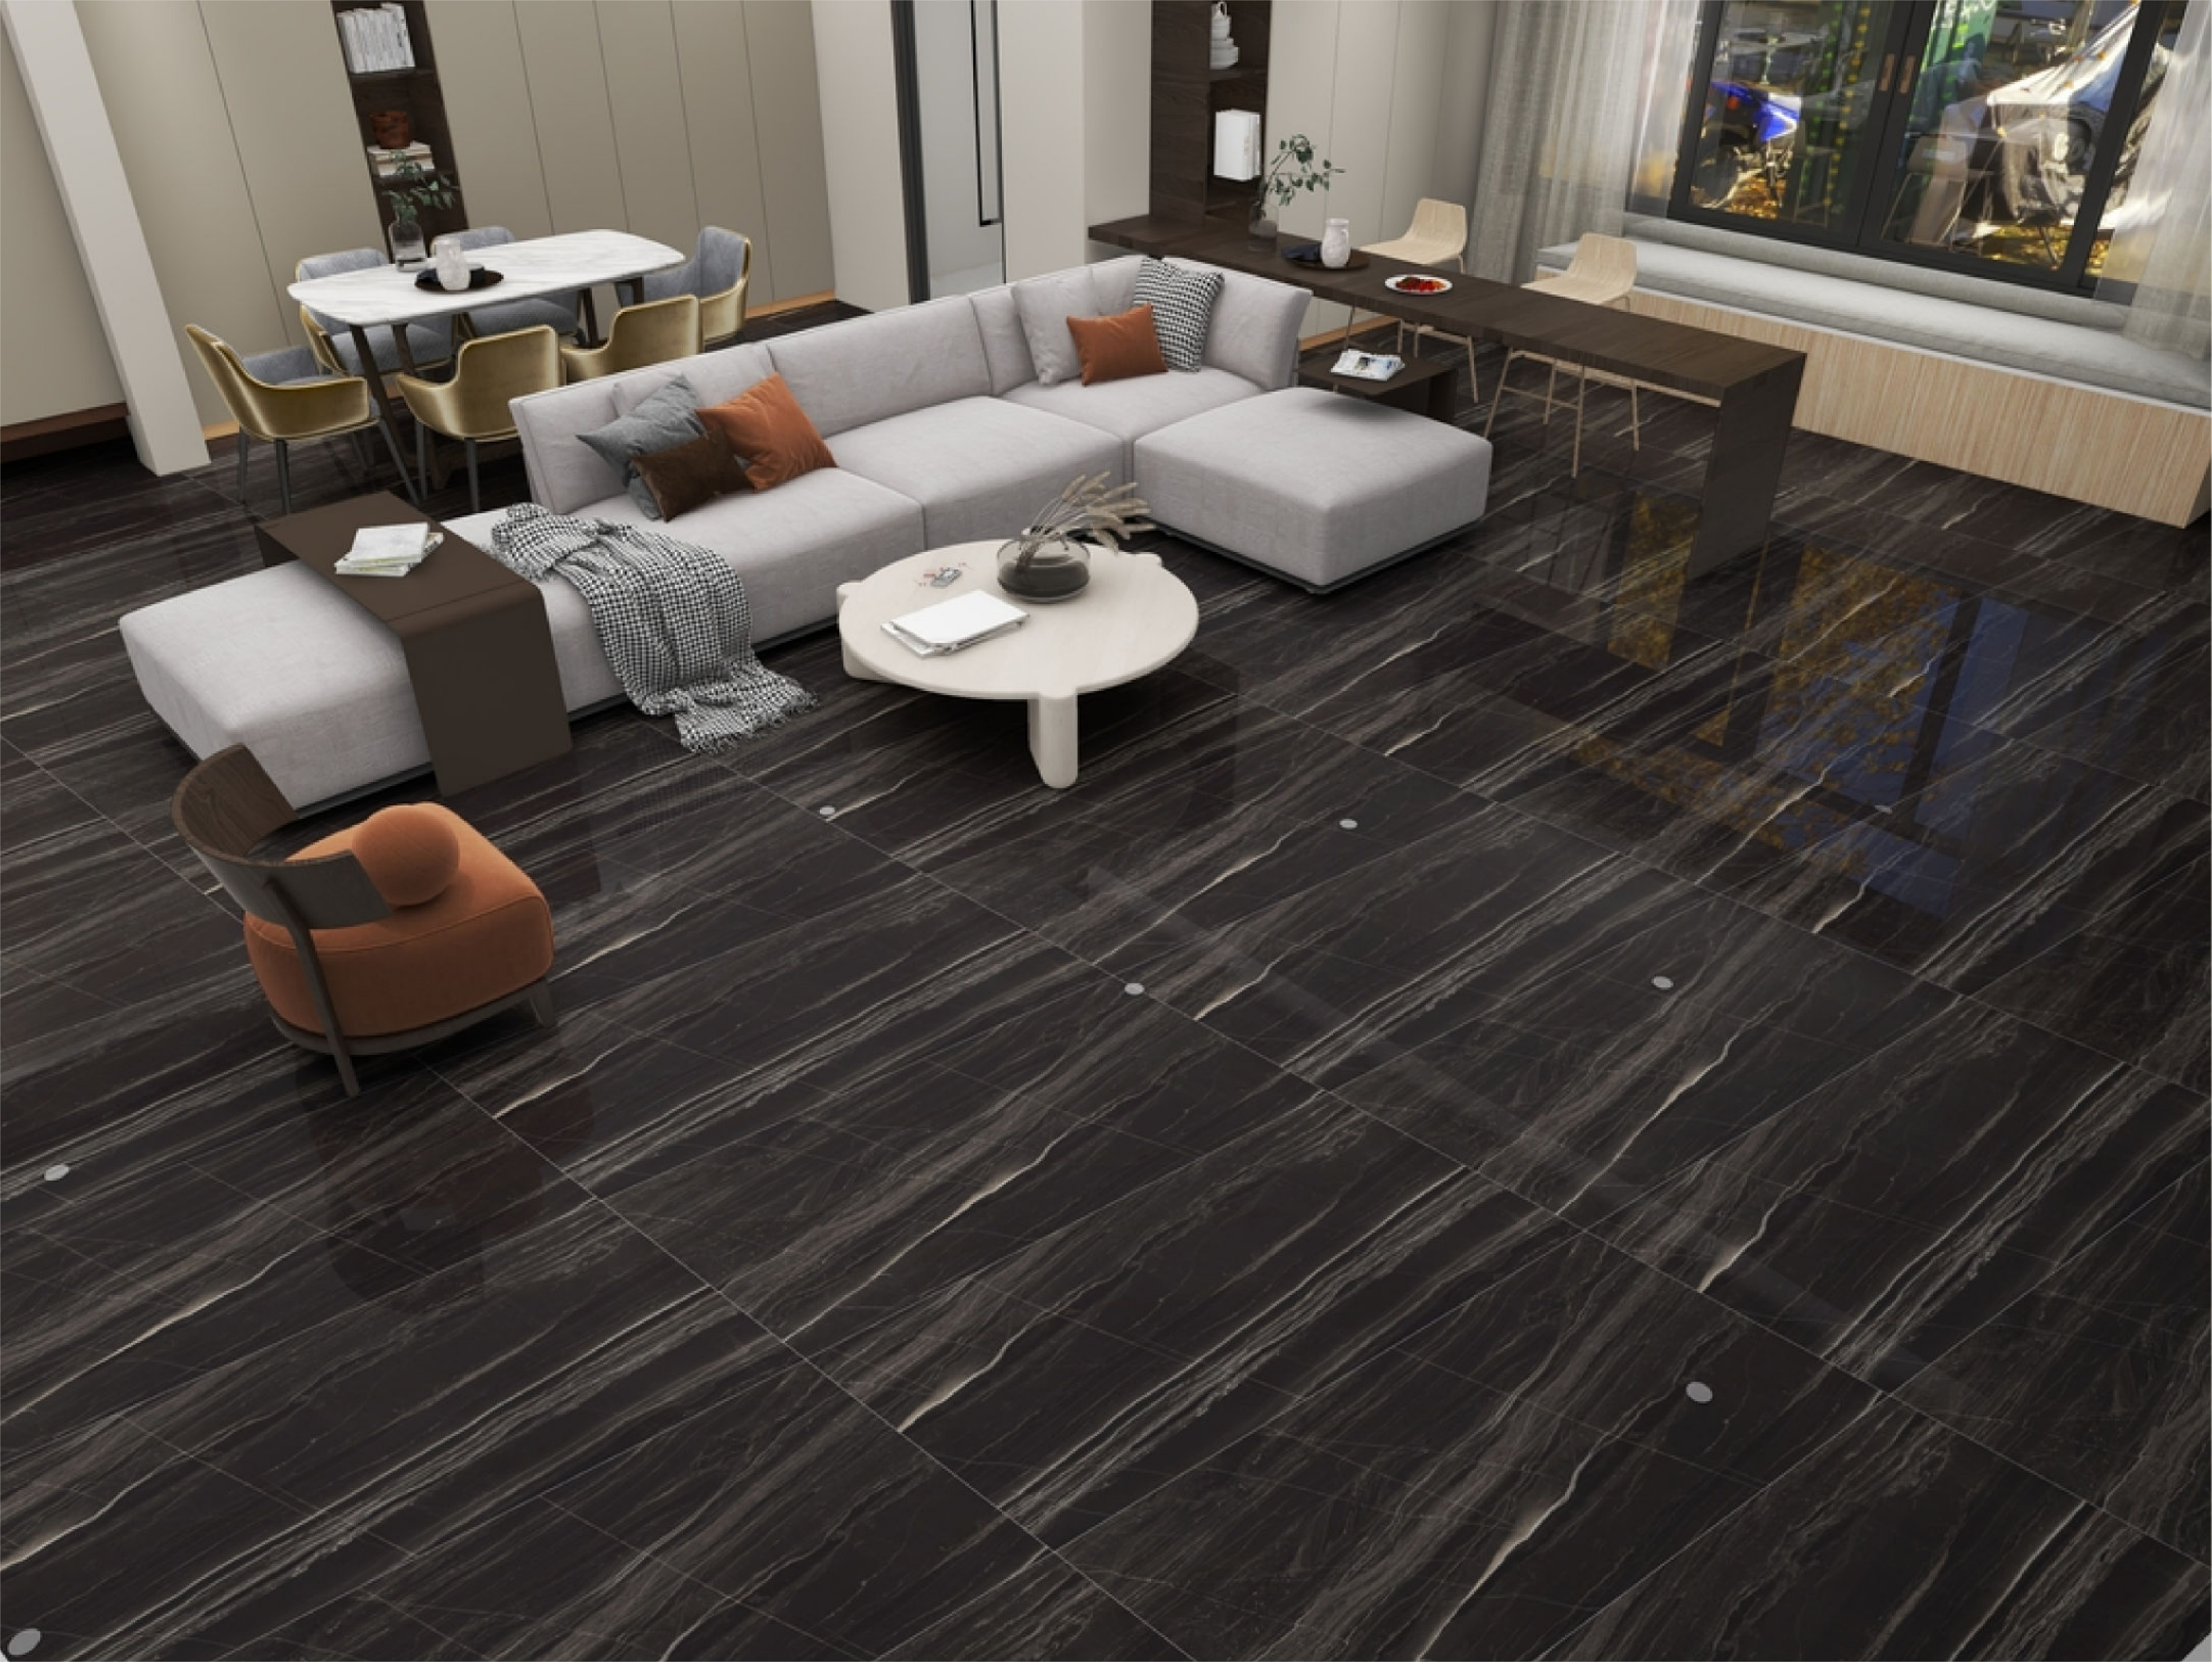

Random:  
**2**

**CRONOS BLACK**

Size  
**600x1200mm**

Surface  
**Super Glossy**

Random:  
**3**

**CRONOS WHITE**

Size  
**600x1200mm**

Surface  
**Super Glossy**