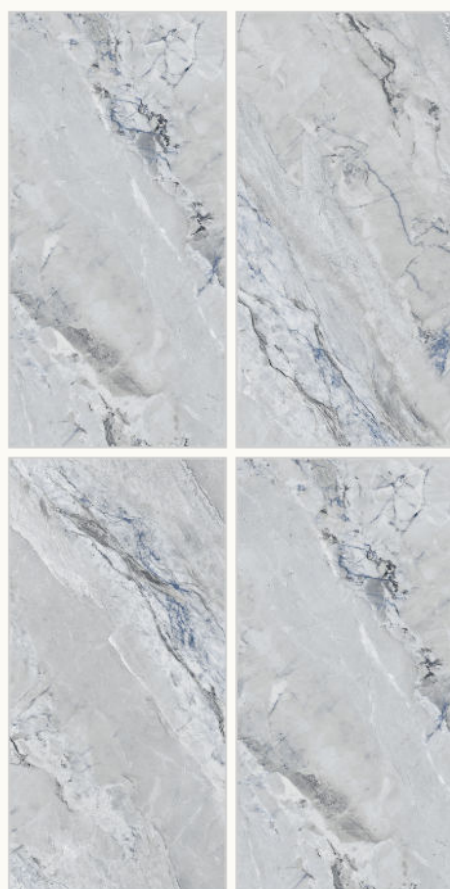

Surface  
**Glossy**

Random:  
**4**

**ROMANIA GREY**

Size  
**600x1200mm**

Surface  
**Glossy**

Random:  
**3**

**ROMANIA WHITE**

Size  
**600x1200mm**