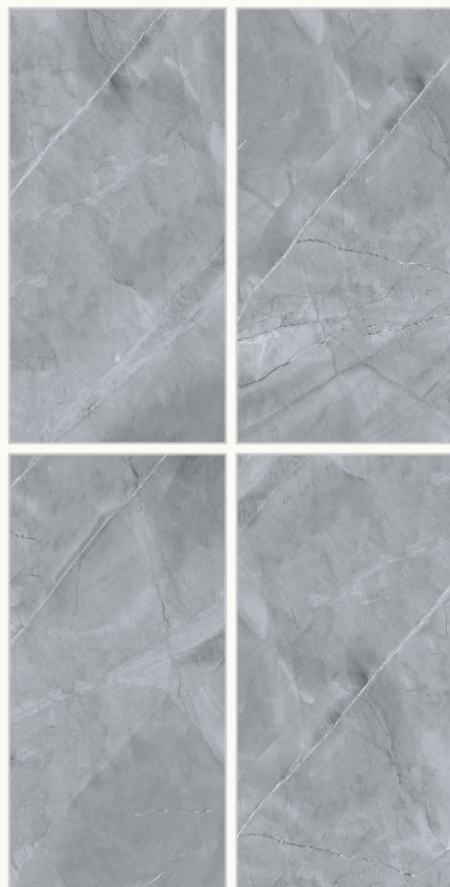

Surface  
**Glossy**

Random:  
**1**

**SEMOND GREY**

Size  
**600x1200mm**

Surface  
**Glossy**

Random:  
**5**

**SEMOND LIGHT**

Size  
**600x1200mm**