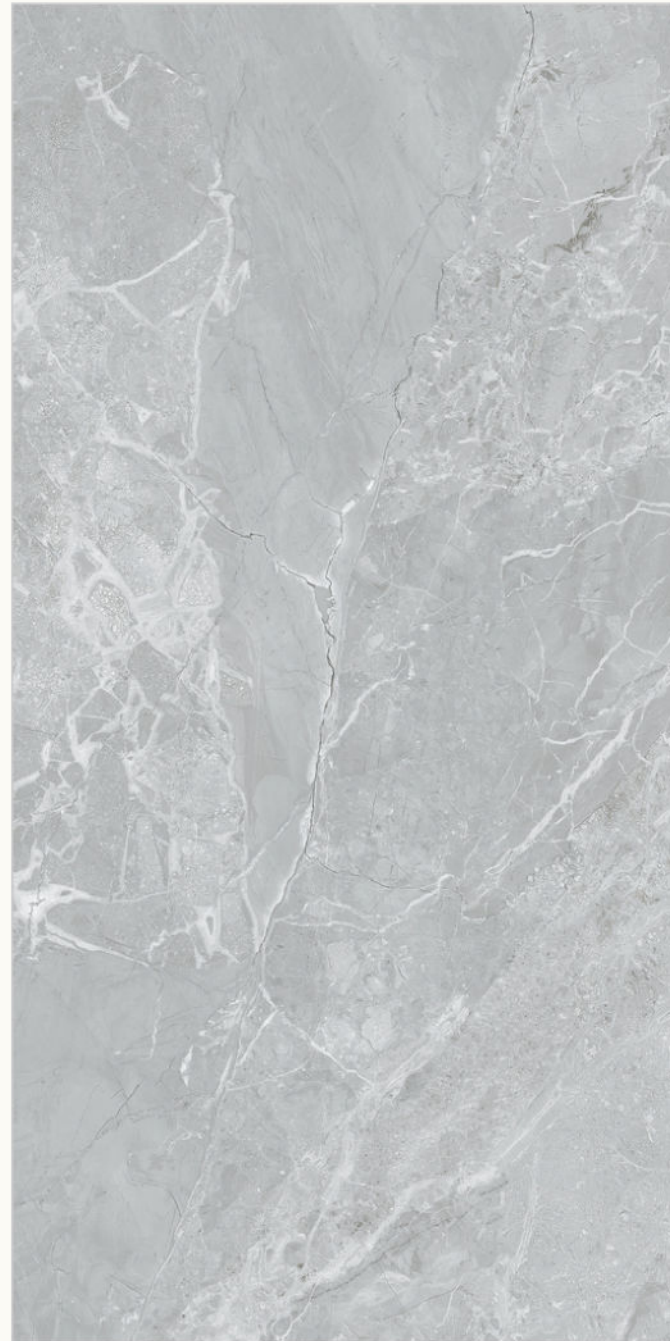

Surface  
**Glossy**

Random:  
**5**

**LUCAS IRON**

Size  
**600x1200mm**

Surface  
**Glossy**

Random:  
**5**

**LUCAS STEEL**

Size  
**600x1200mm**