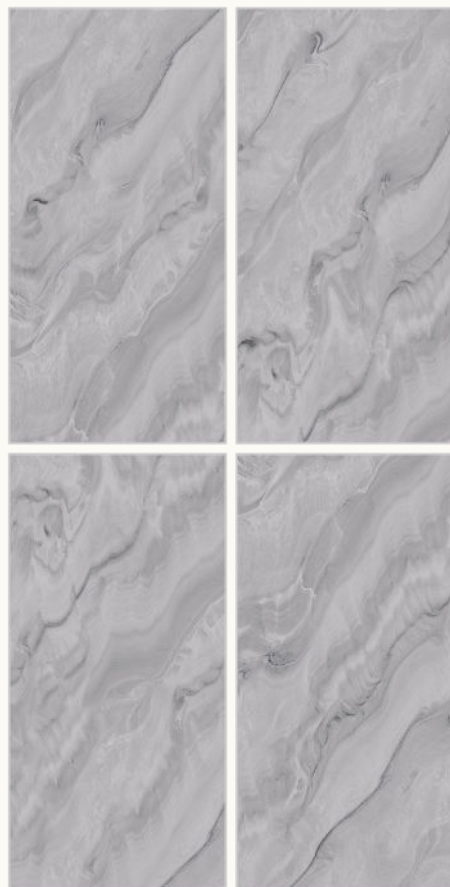

Surface  
**Glossy**

Random:  
**4**

**LIZARD GREY**

Size  
**600x1200mm**

Surface  
**Glossy**

Random:  
**4**

**LIZARD GREY LIGHT**

Size  
**600x1200mm**