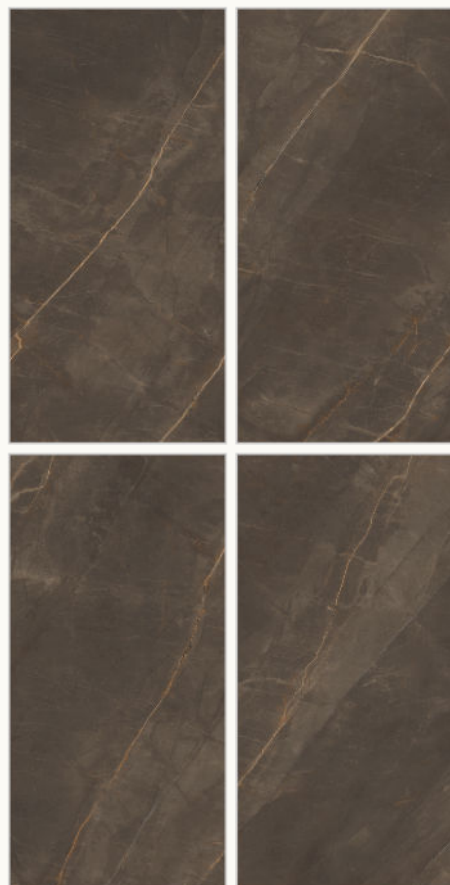

Size
600x1200mm

Surface
High Glossy

Random:
4