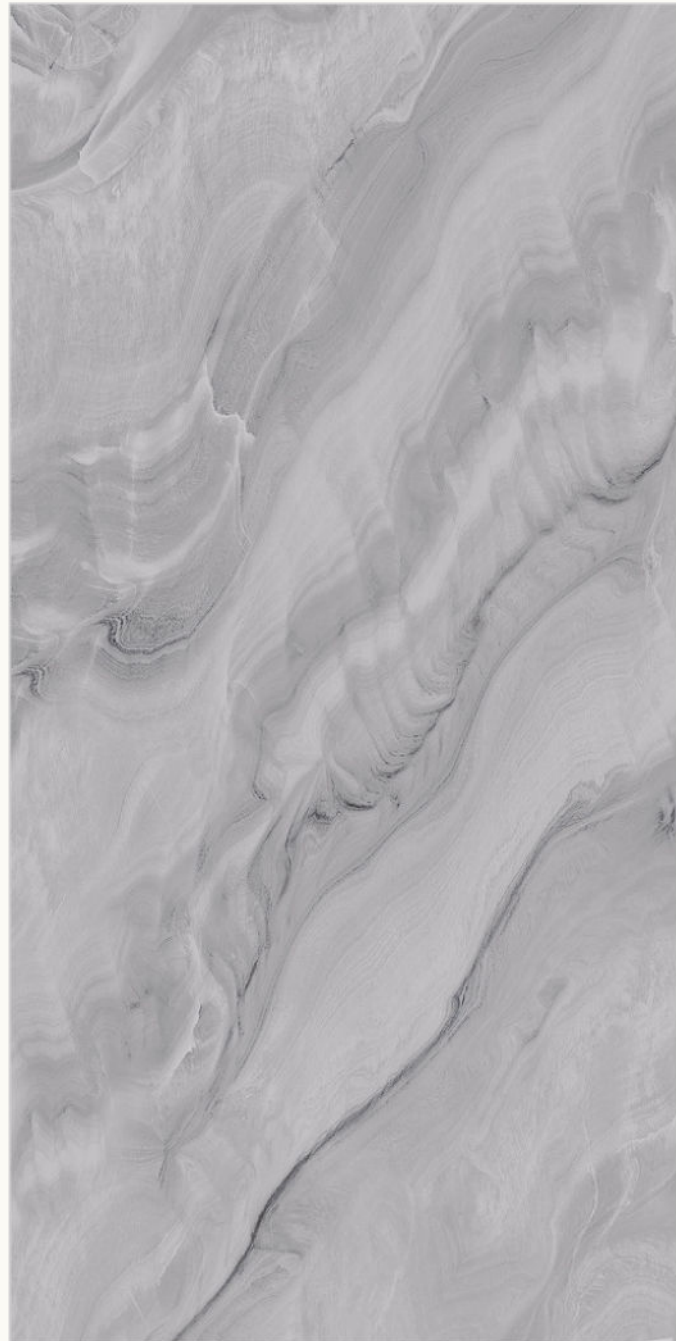

LIZARD GREY