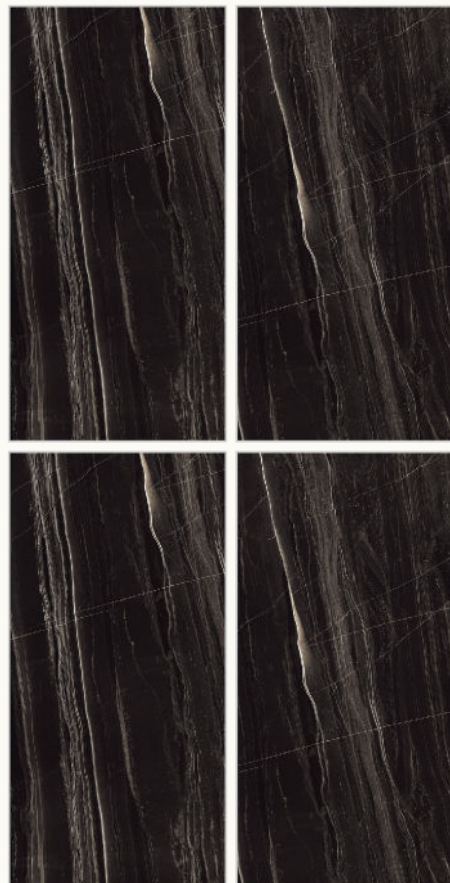

Random:  
**2**

**AFYON DARK**

Size  
**600x1200mm**

Surface  
**Super Glossy**

Random:  
**2**

**AFYON WHITE**

Size  
**600x1200mm**

Surface  
**Super Glossy**