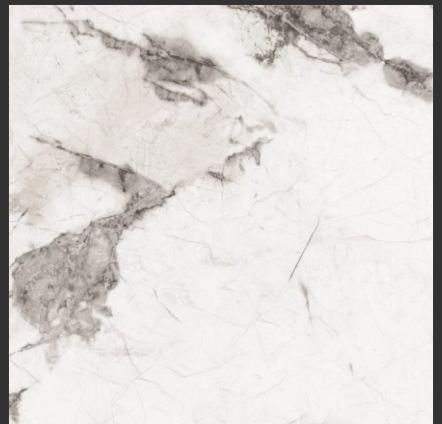

R-6

Antovia™
surfaces

MILANO MUD

GLOSSY FINISH