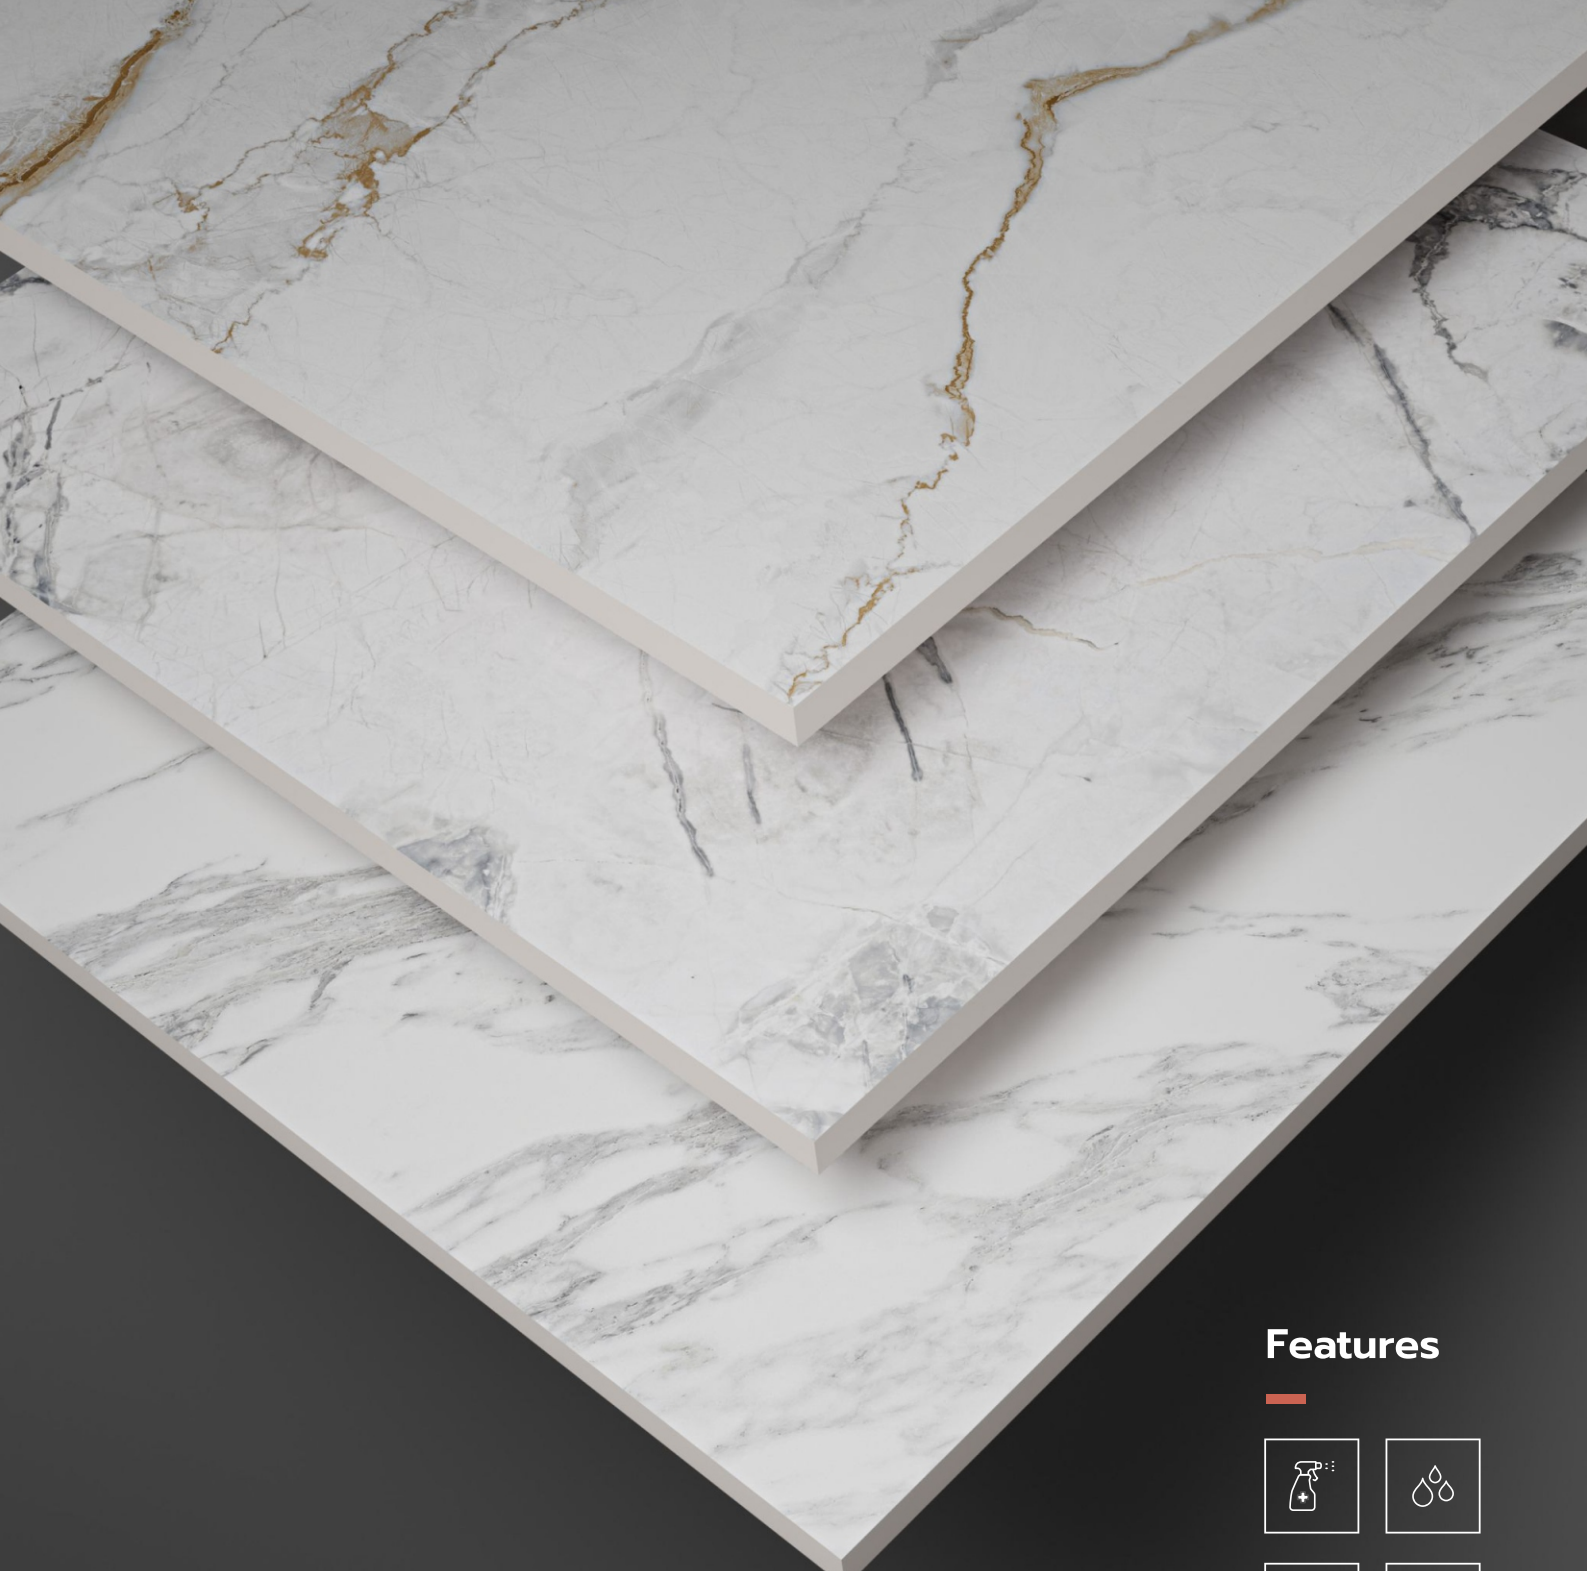

Features

STR ENGTH

under pressure

BEAUTY
FOR ALL TO SEE.