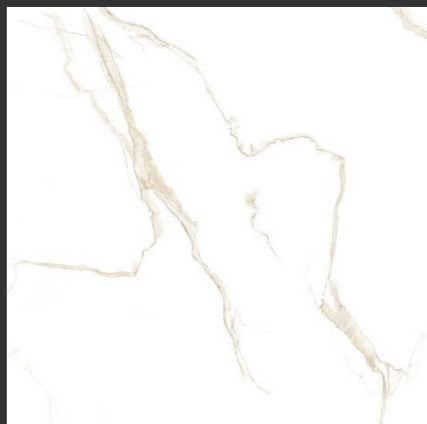

R-6

Antovia™
surfaces

NEXA CLAY

GLOSSY FINISH