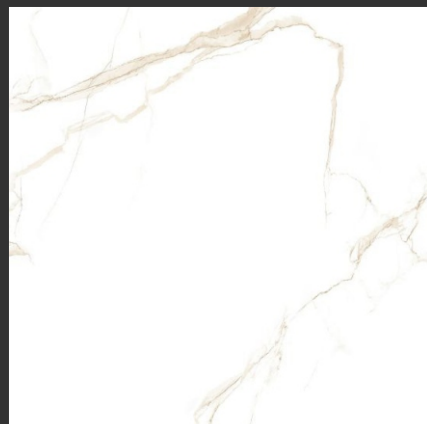

R-6

Antovia™
surfaces

NEXA CLAY

GLOSSY FINISH