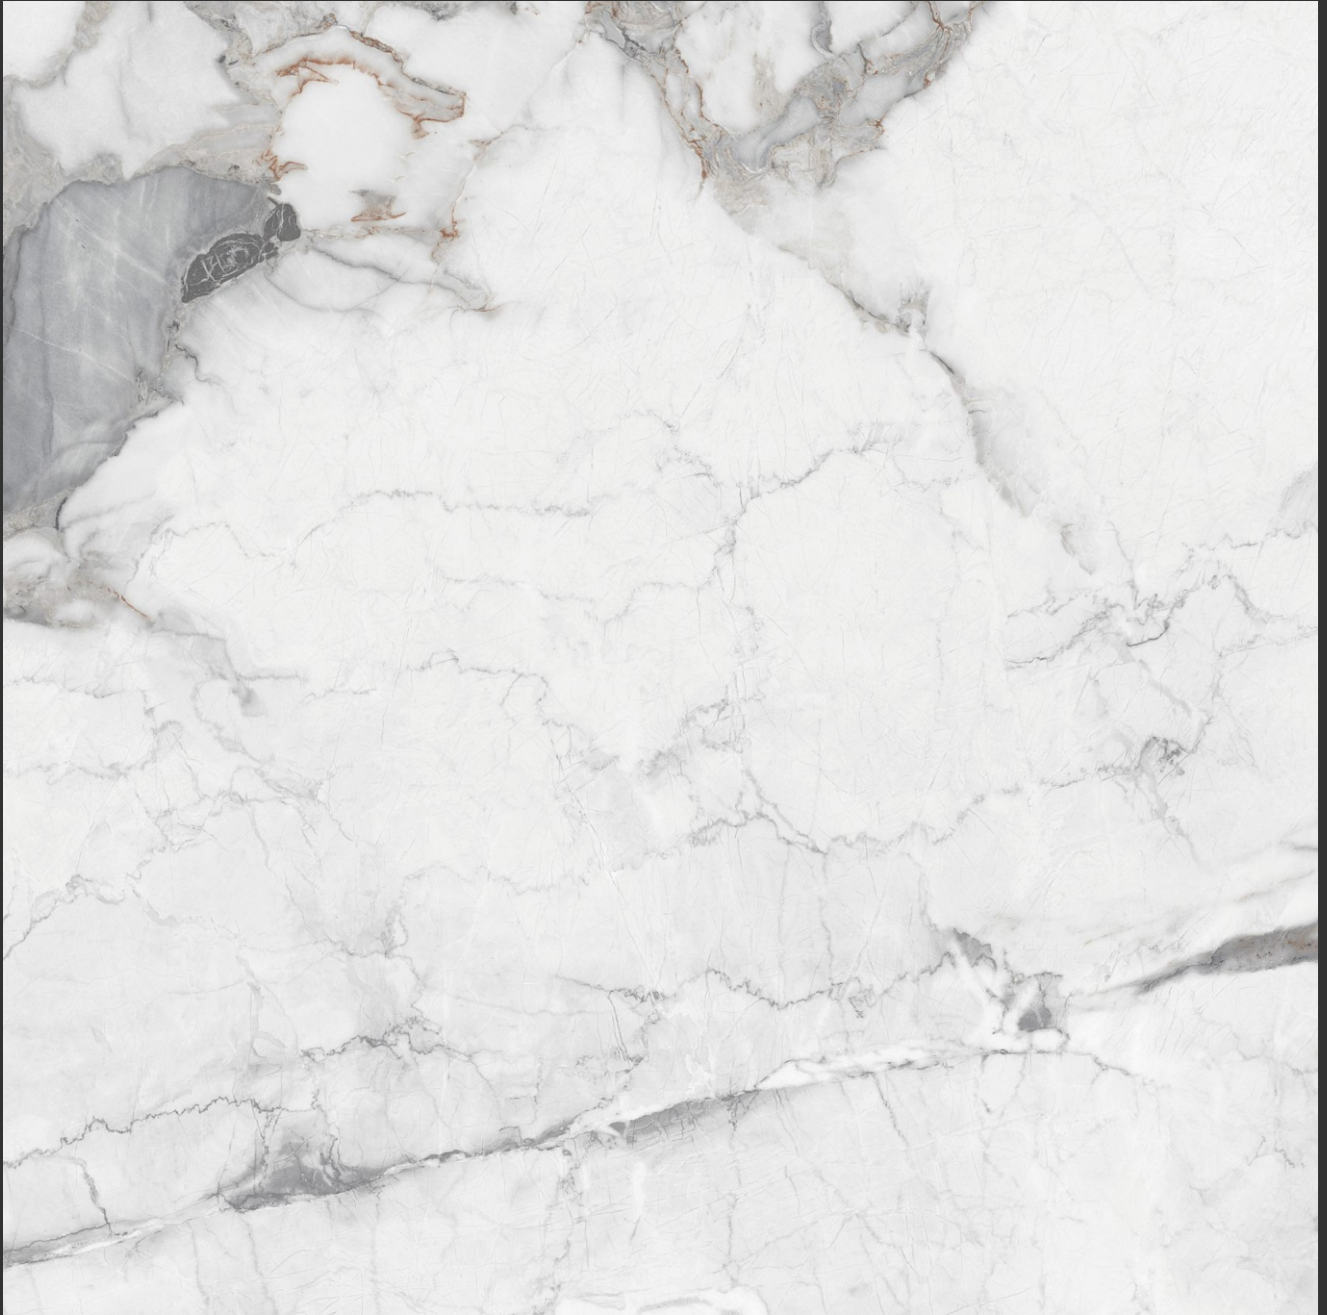

BRUNO BROWN

GLOSSY FINISH

R-6

Antovia[™]
surfaces

BRUNO GREY

GLOSSY FINISH

R-6

Antovia[™]
surfaces