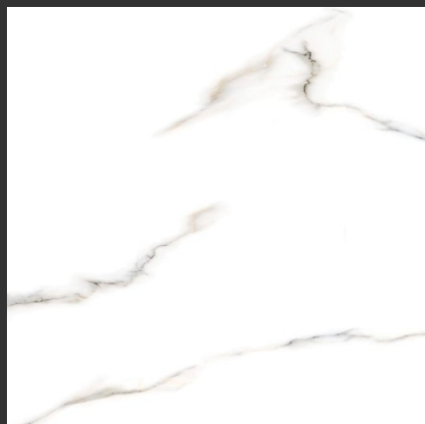

R-6

Antovia™
surfaces

CLASSIC NATURAL

GLOSSY FINISH