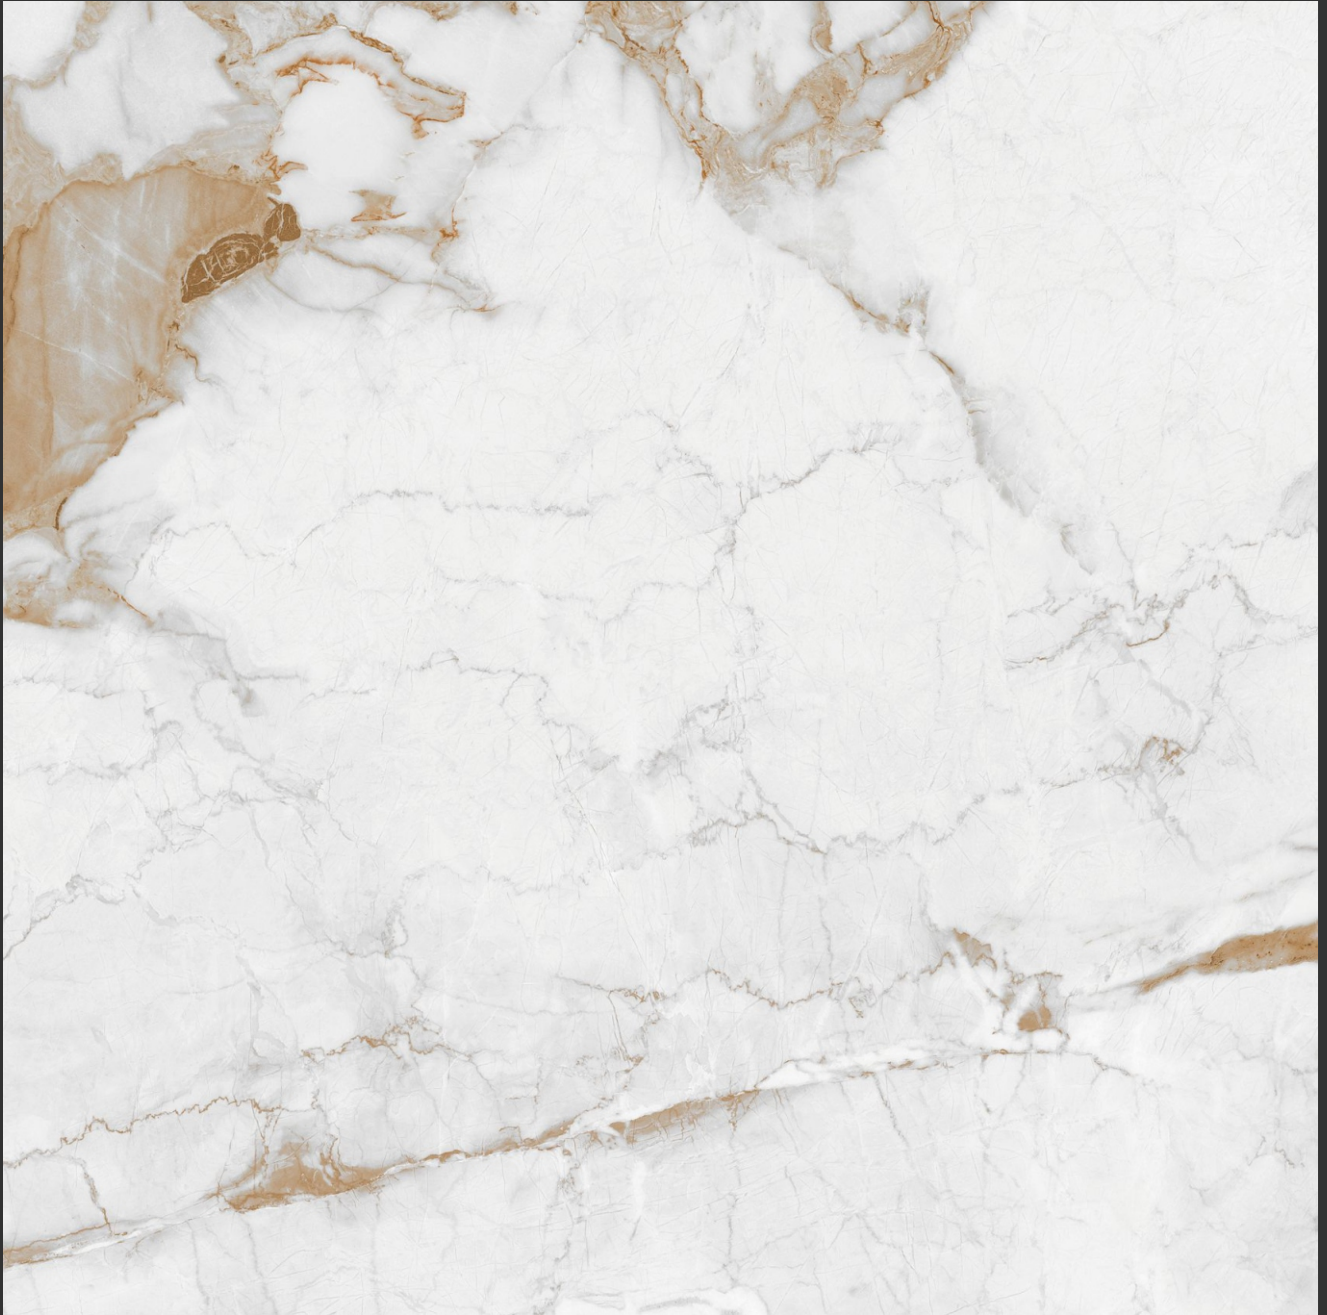

R-6

Antovia™
surfaces

BRUNO BROWN

GLOSSY FINISH