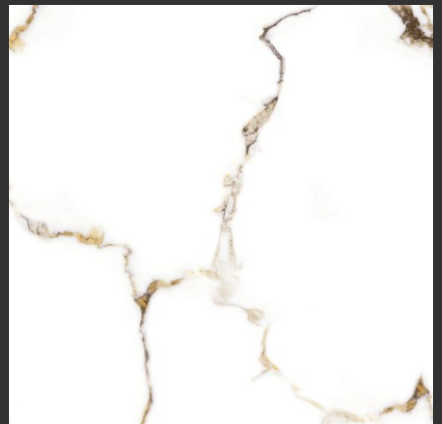

R-6

Antovia™
surfaces

CURIOUS MUD