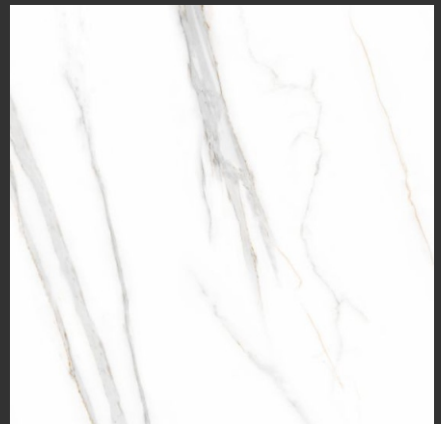

GLOSSY FINISH