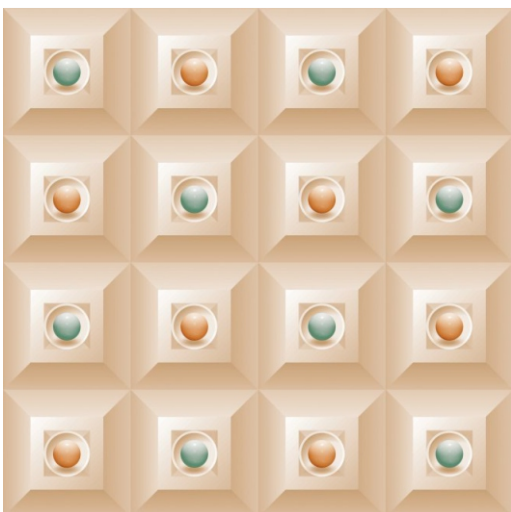

**600x
600mm**

**Glossy
Finish**

ASTER MUD

**BUZZ
GRIS**

600x600mm | **Glossy
Finish**

**BUZZ
MIX**

**600x
600mm** | **Glossy
Finish**

BUZZ MIX