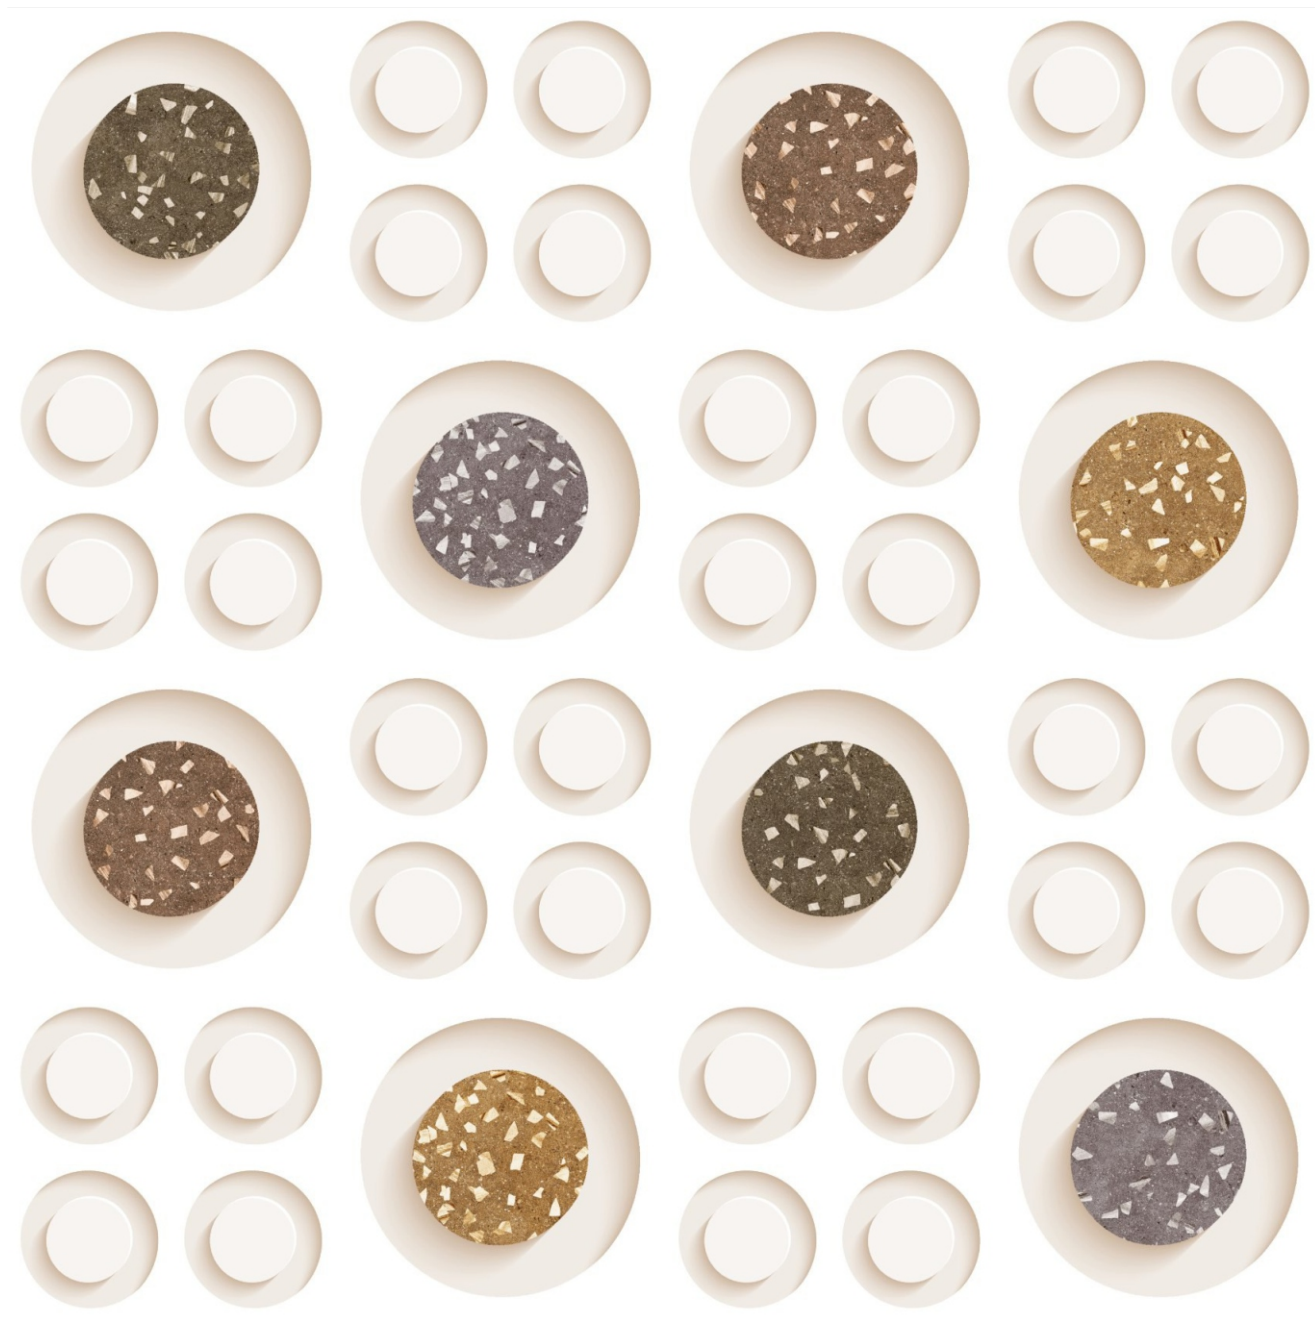

FLOWEY MIX

**FLOWEY
MULTY**

**600x
600mm** | **Glossy
Finish**

GRAPHOS MUD

600x
600mm

Glossy
Finish

GRAPHOS MUD

GRAPHOS MULTI