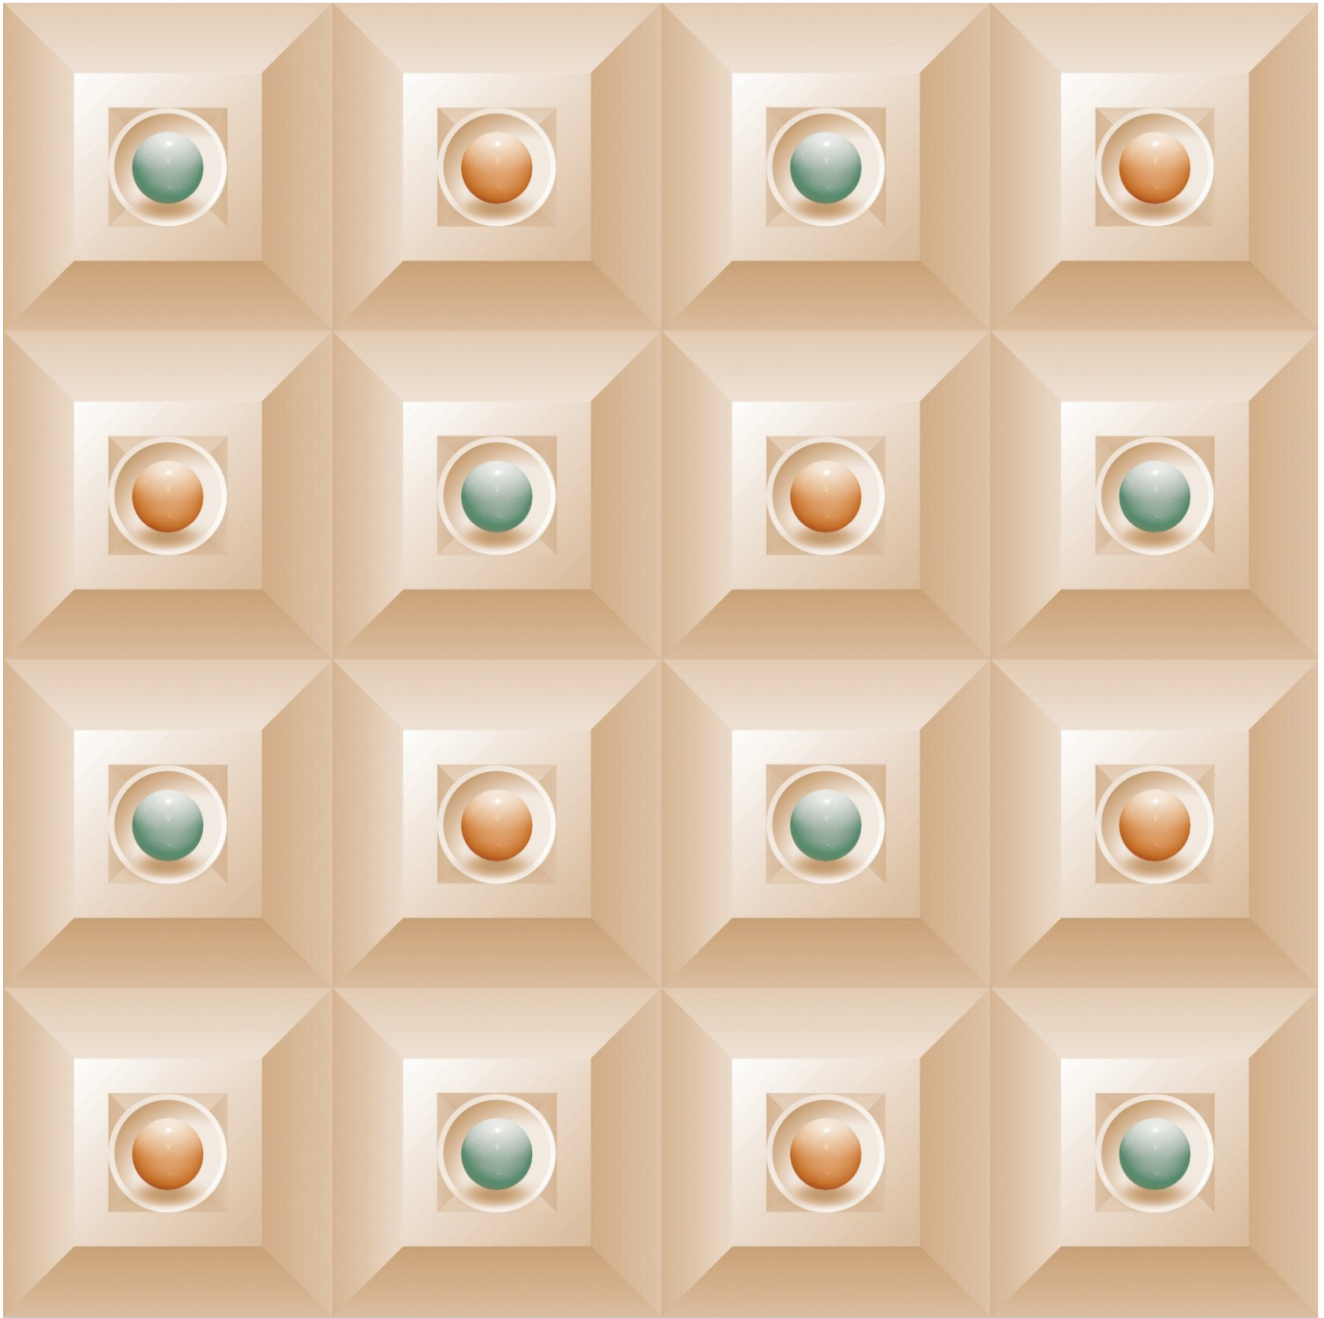

**600x
600mm**

**Glossy
Finish**

ASTER MUD

**BUZZ
GRIS**

600x600mm | **Glossy
Finish**

**BUZZ
MIX**

**600x
600mm** | **Glossy
Finish**

BUZZ MIX