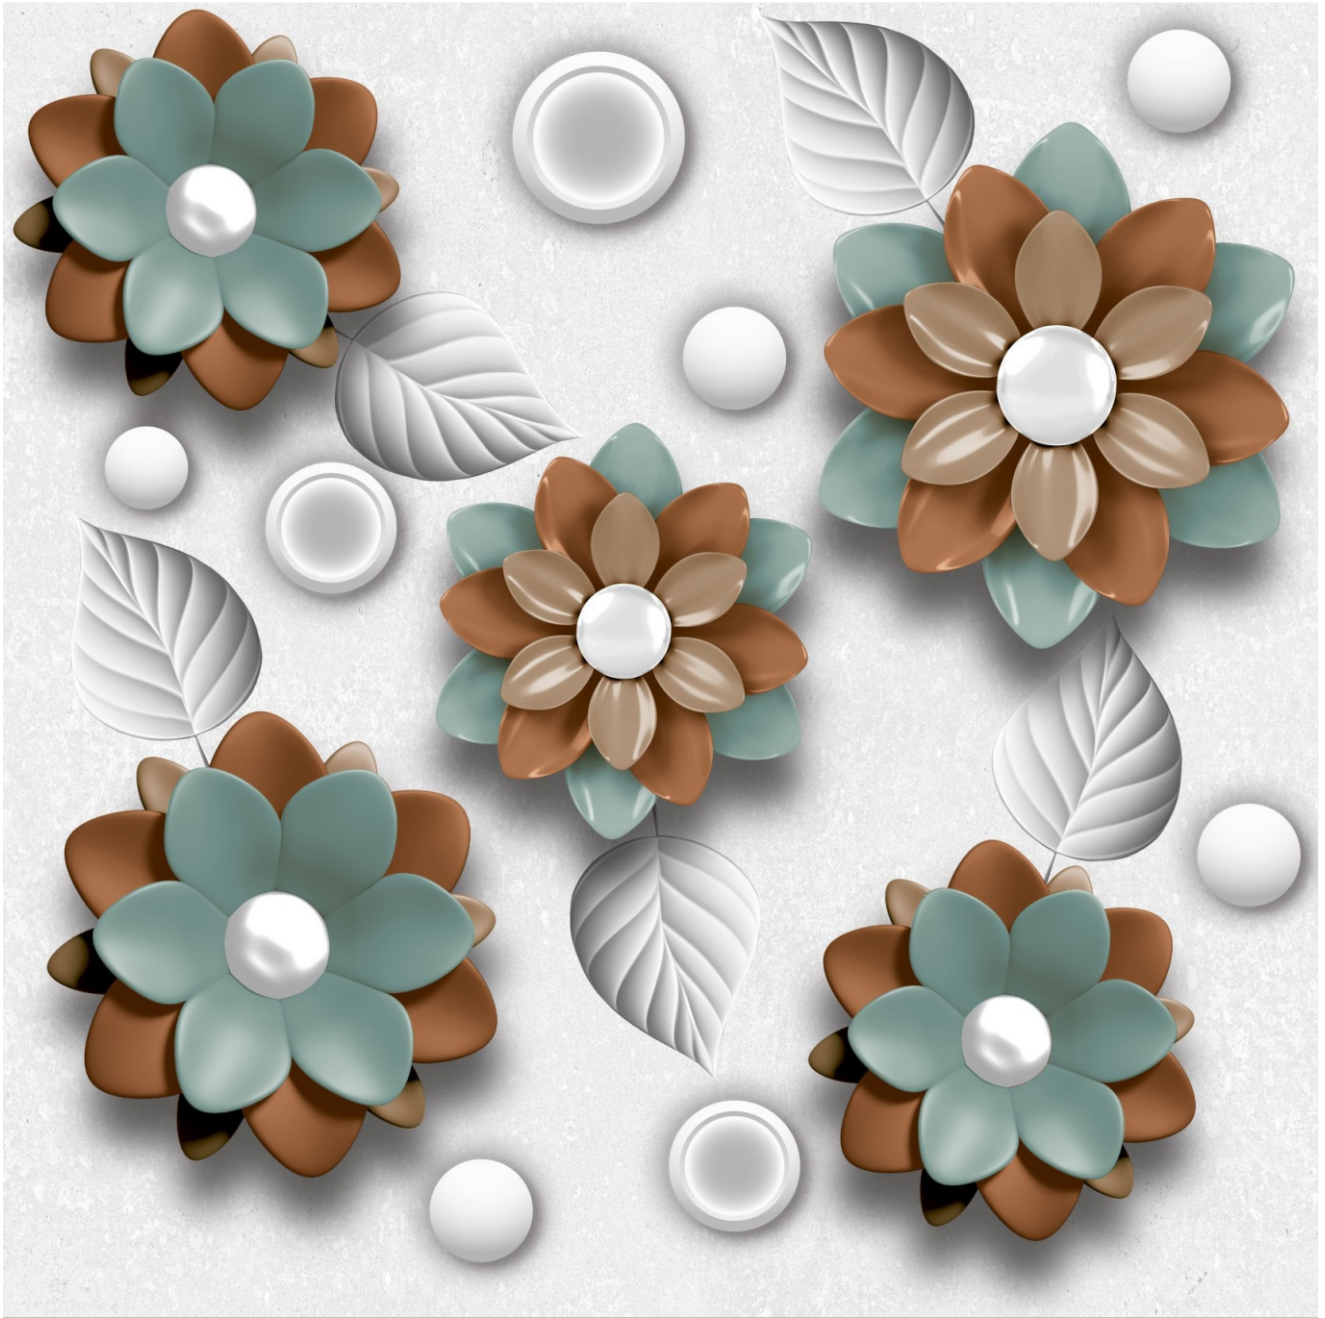

**FLOWEY
MULTY**

**600x
600mm** | **Glossy
Finish**