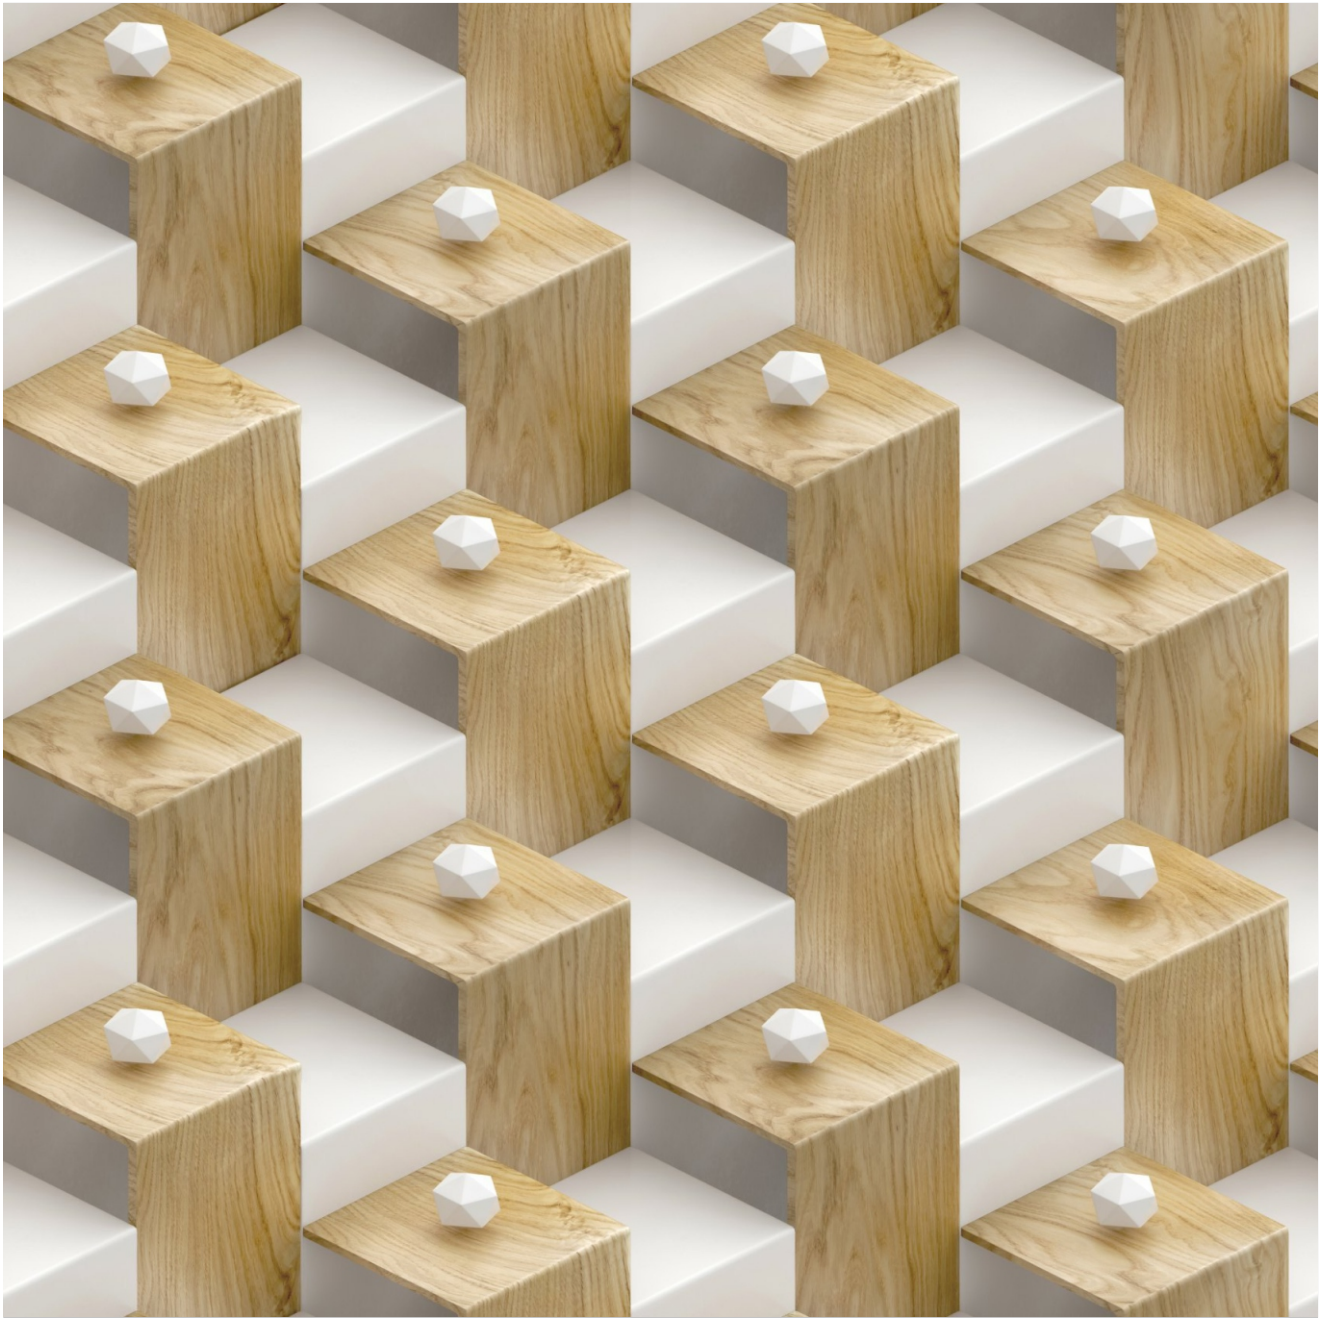

**Glossy
Finish**

**FIORWOOD
MUD**

**600x
600mm** | **Glossy
Finish**

FIORWOOD MUD

FIORWOOD
NATURAL

600x
600mm | **Glossy**
Finish

**FLOWEY
MIX**

**600x
600mm** | **Glossy
Finish**