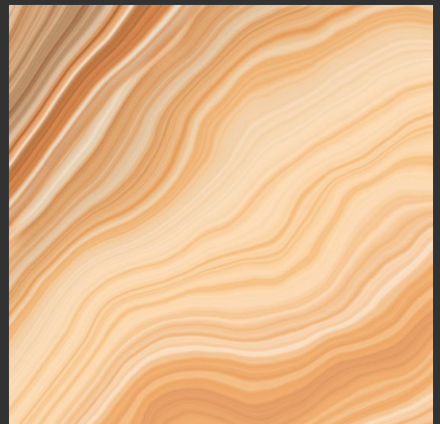

R-4

Antovia™
surfaces

GENESIS MIX

GLOSSY FINISH