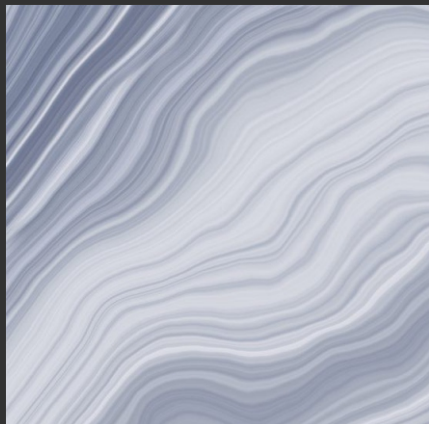

R-4

Antovia™
surfaces

GENESIS BLUE

GLOSSY FINISH