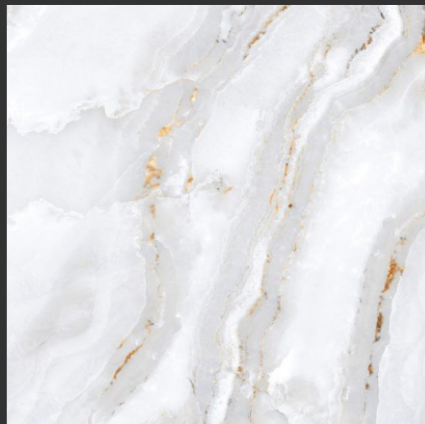

R-6

Antovia™
surfaces

CIZRA

GLOSSY FINISH