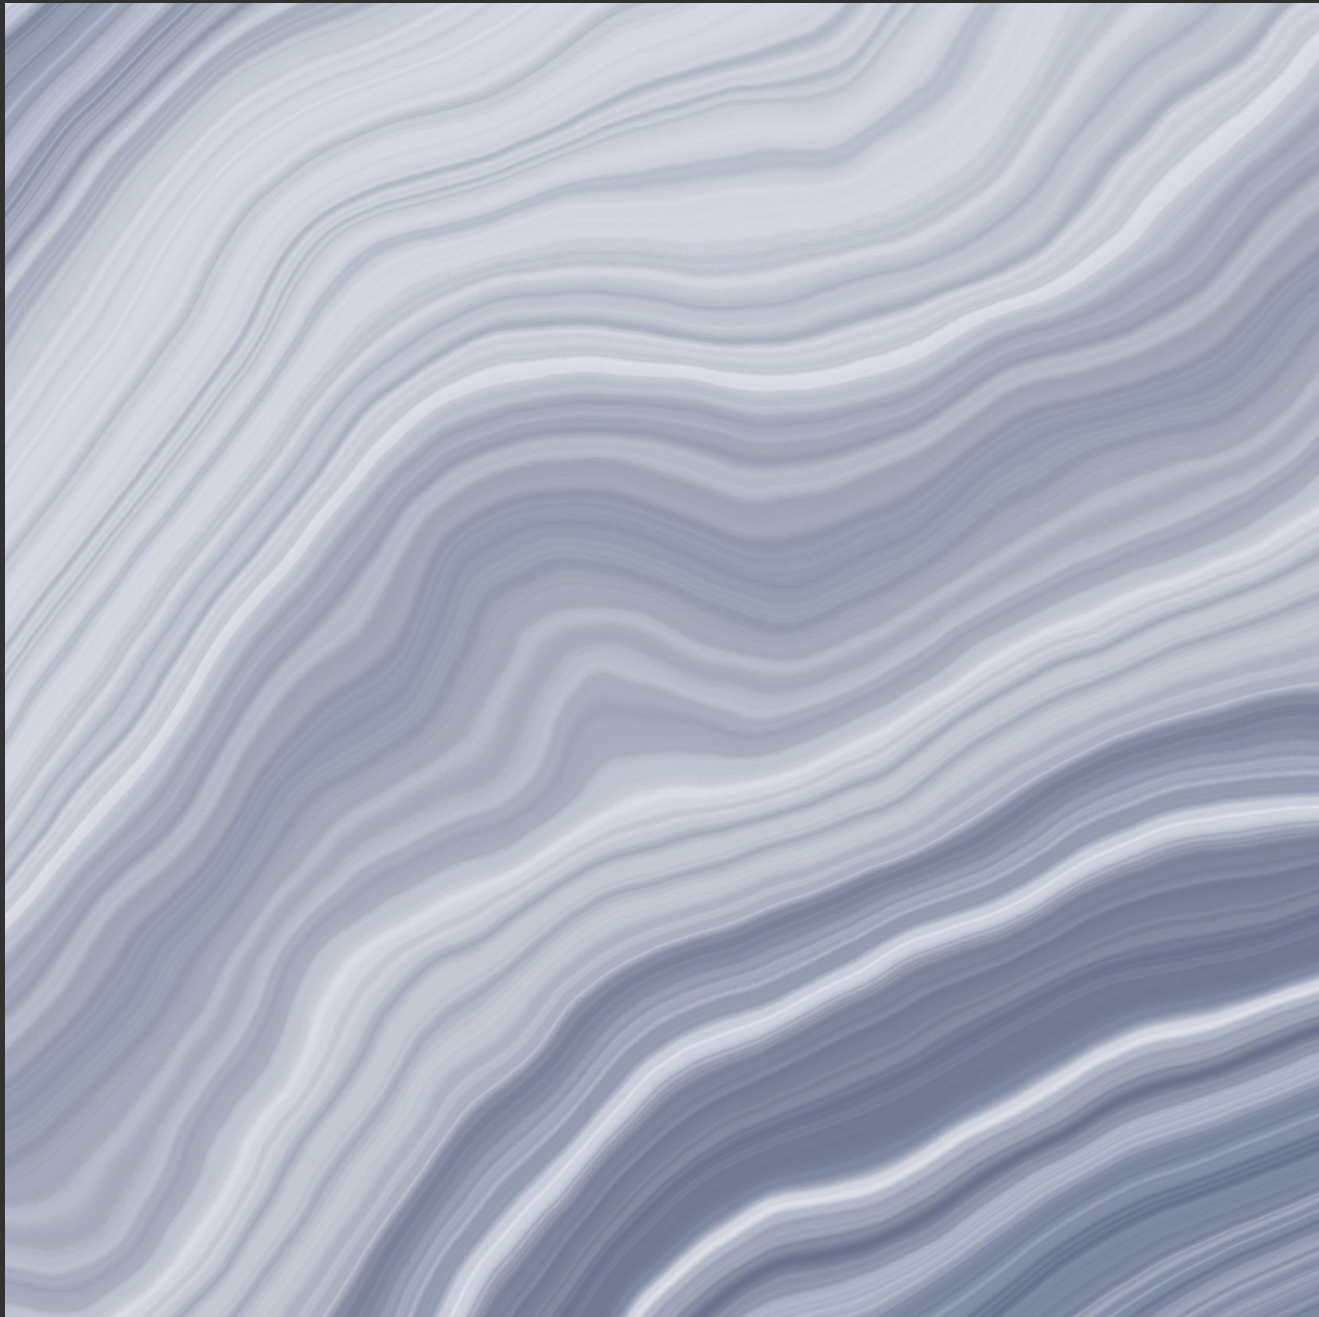

R-6

Antovia[™]
surfaces

FORD NERO

GLOSSY FINISH

R-6

Antovia[™]
surfaces

FORD TUSCAN

GLOSSY FINISH