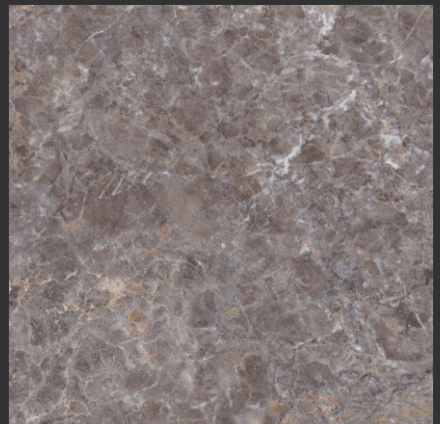

R-6

Antovia™
surfaces

CAPITOL MIX

GLOSSY FINISH