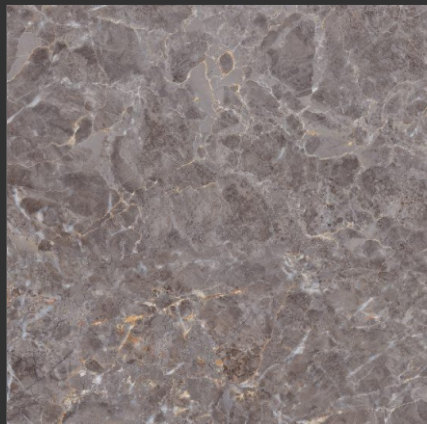

R-6

Antovia™
surfaces

CAPITOL MIX

GLOSSY FINISH