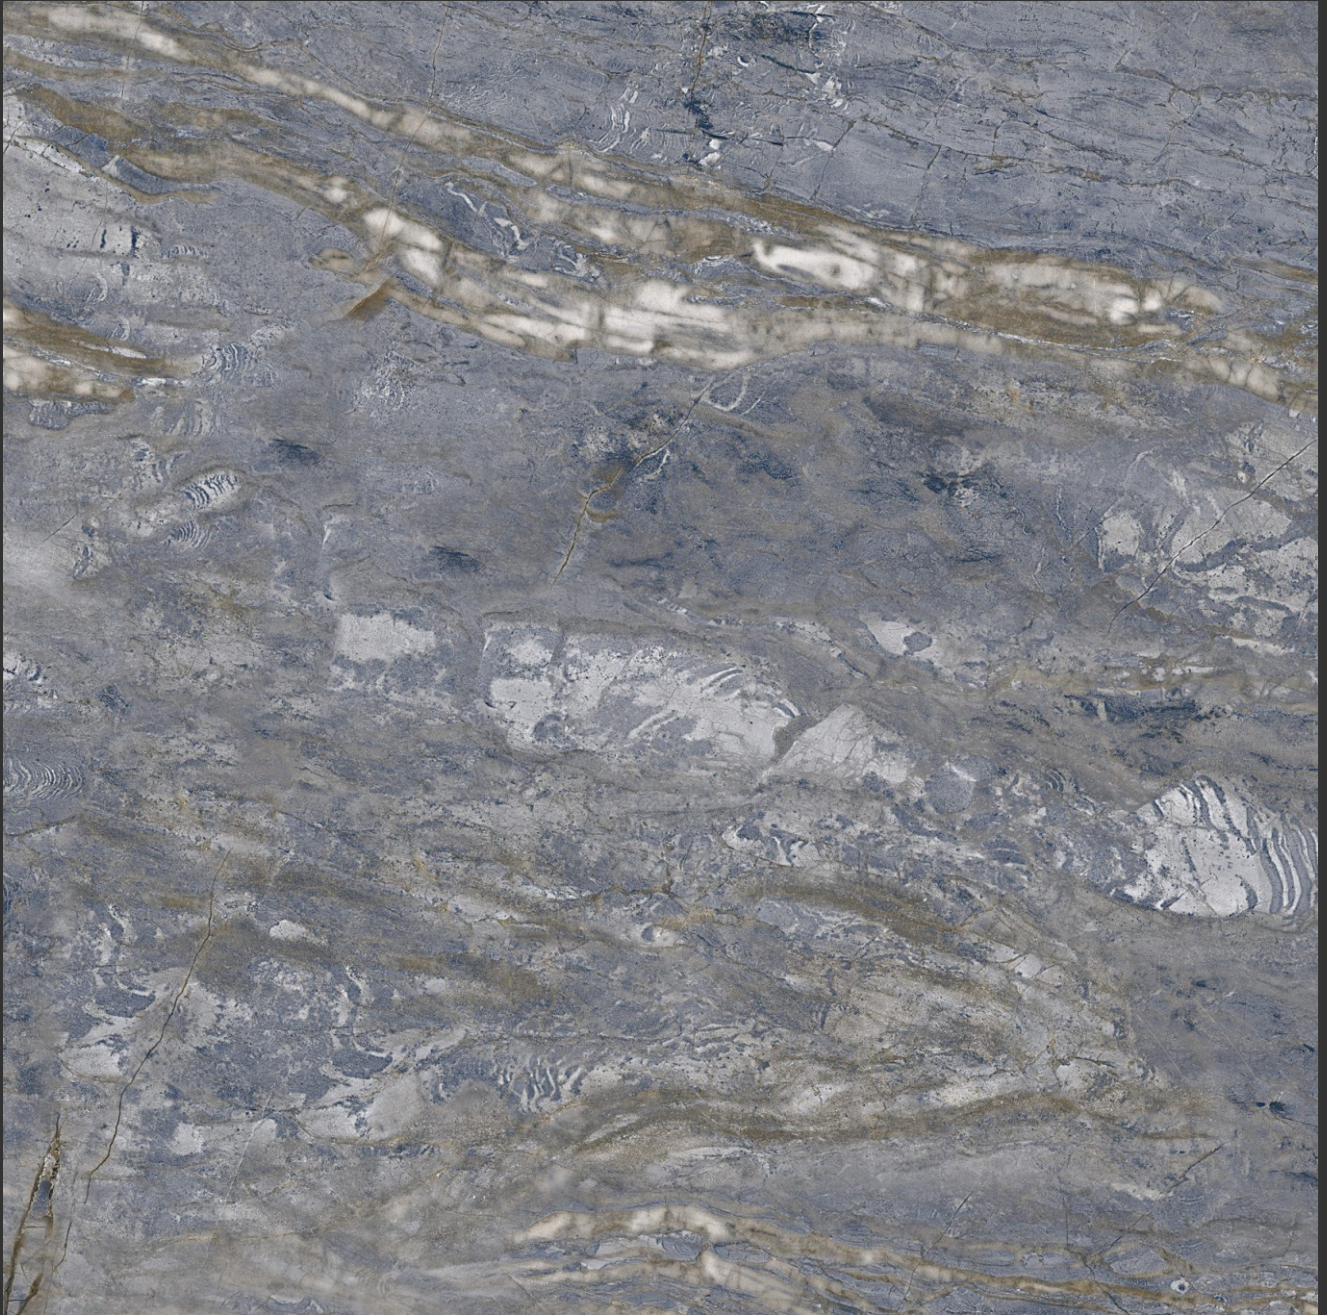

R-6

Antovia™
surfaces

ARCOS NERO

GLOSSY FINISH