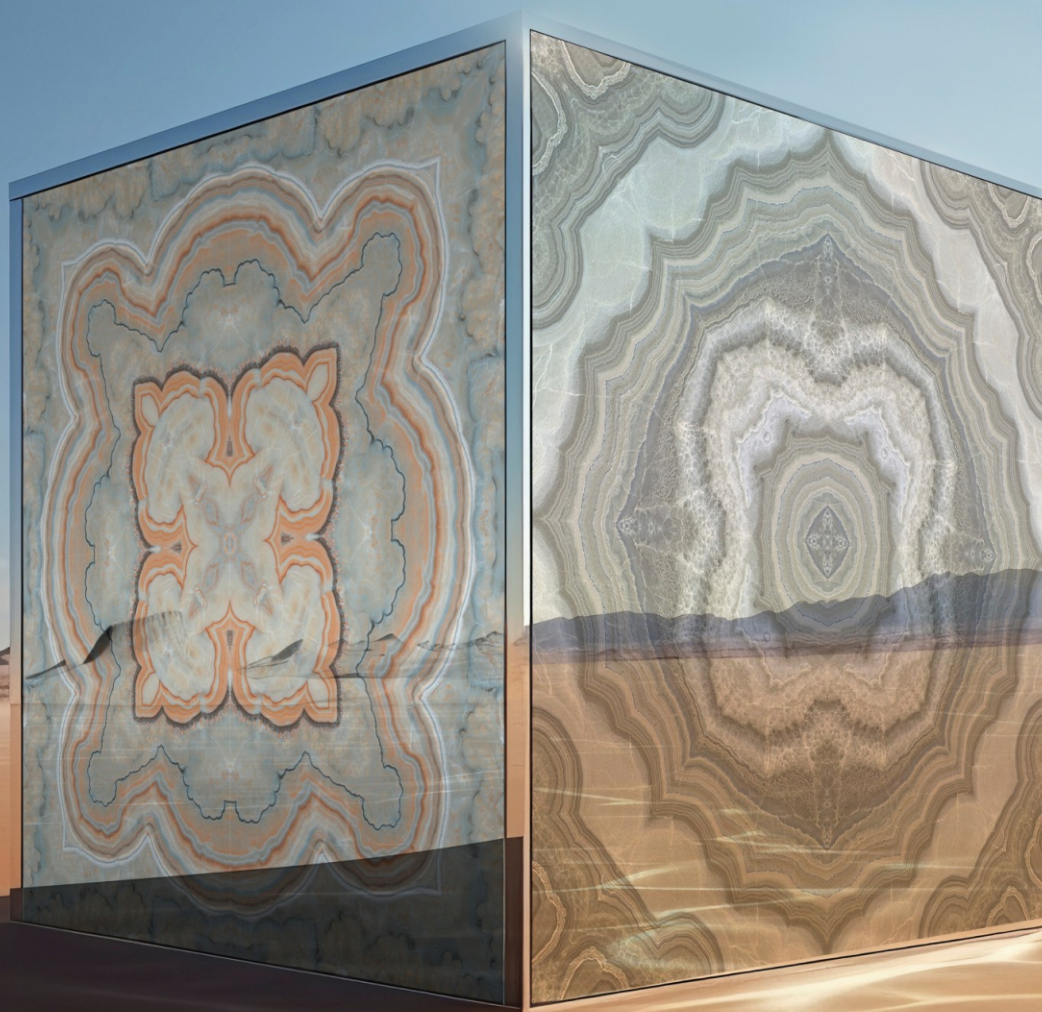

AntoviaTM
surfaces

Where
nature's mirror
reflects in perfect
harmony.

600x
600mm

Book
Match

story of ceramic

Creativity Is What Leads Us Forth Towards The Journey Of Finding An Extra Ordinary. For Every Unfamiliar Findings Of Ceramic, We Give The Familiar Quality, We Have Always Promised. In Search Of Better We Have Never Gotten Down From Our Principals And Decisions Of Providing Class Leading Only.

**600x
600mm** | **Book
Match** | **Glossy
Finish**

UNVEILING THE MIRROR

Image with
book match tiles.

Features

GVT-PGVT

600x
600mm

Glossy tiles have a classic and elegant look that can add sophistication to any space.