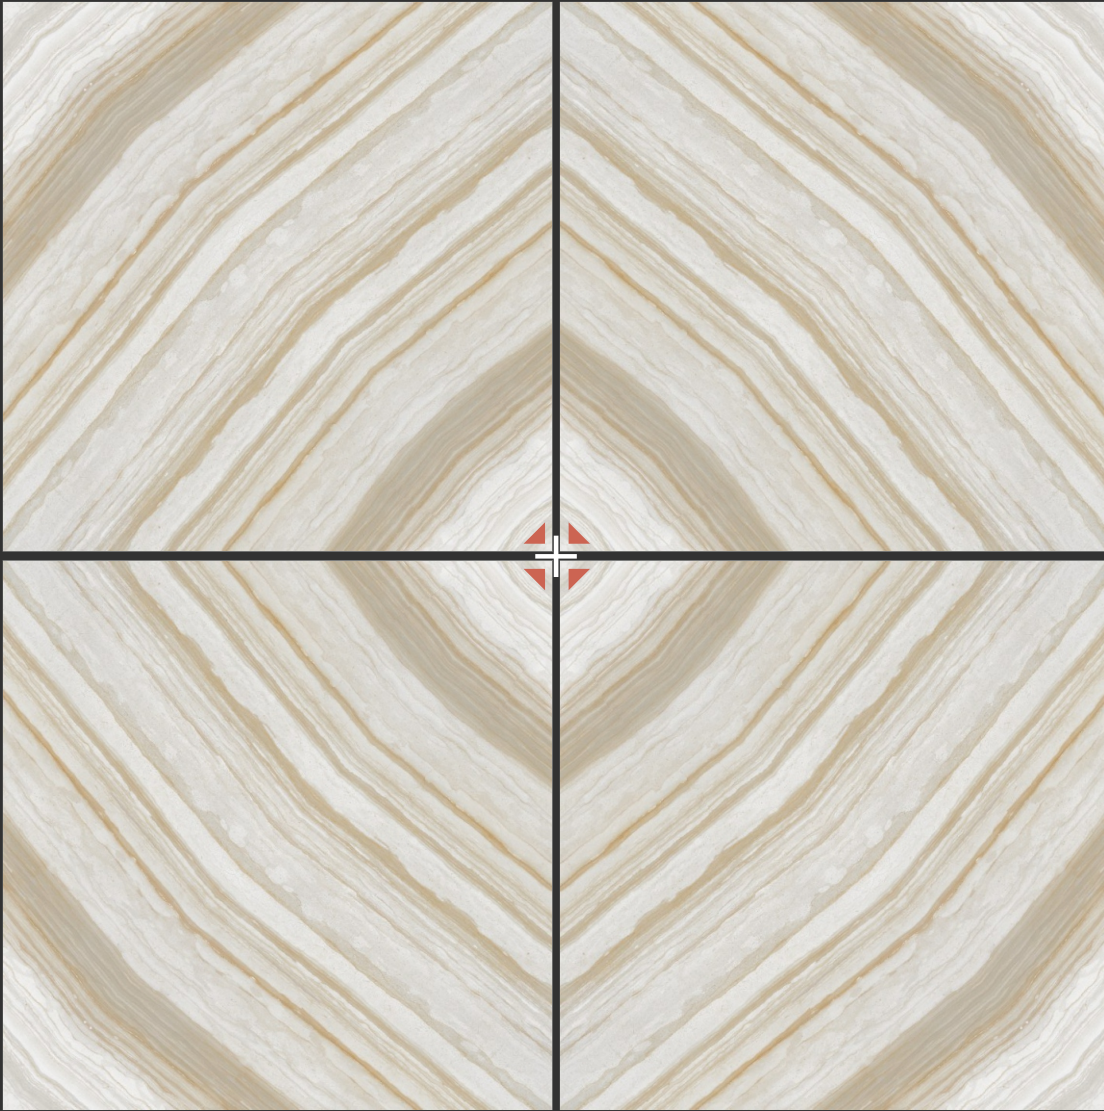

RIGATO NATURAL

Antovia™
surfaces

Book
Match

GLOSSY FINISH

TIVOLA BLUE

Antovia™
surfaces

Book
Match

GLOSSY FINISH