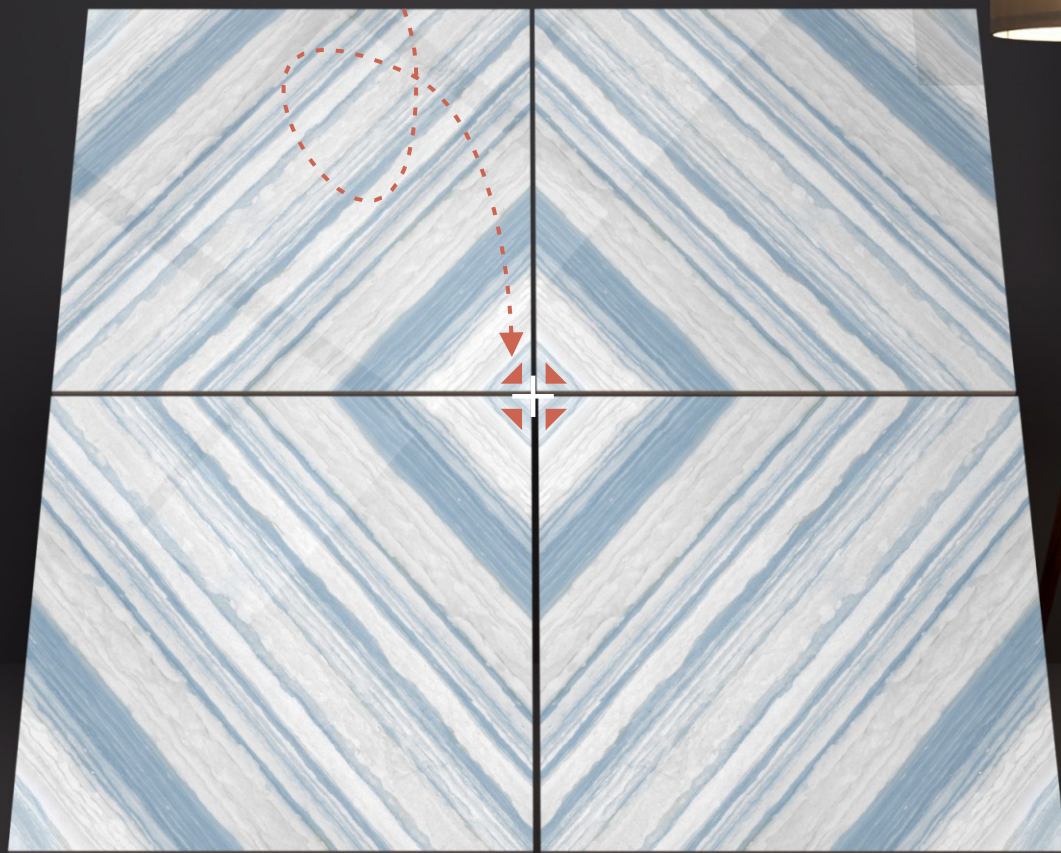

**600x
600mm** | **Book
Match** | **Glossy
Finish**

UNVEILING THE MIRROR

Image with
book match tiles.

Features

GVT-PGVT

600x
600mm

Glossy tiles have a classic and elegant look that can add sophistication to any space.