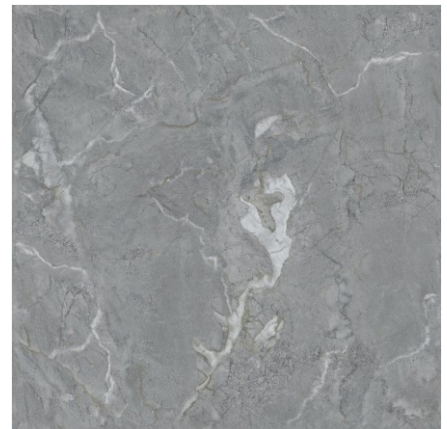

Antovia™
surfaces

600x
600mm

Matt
Finish

R-04