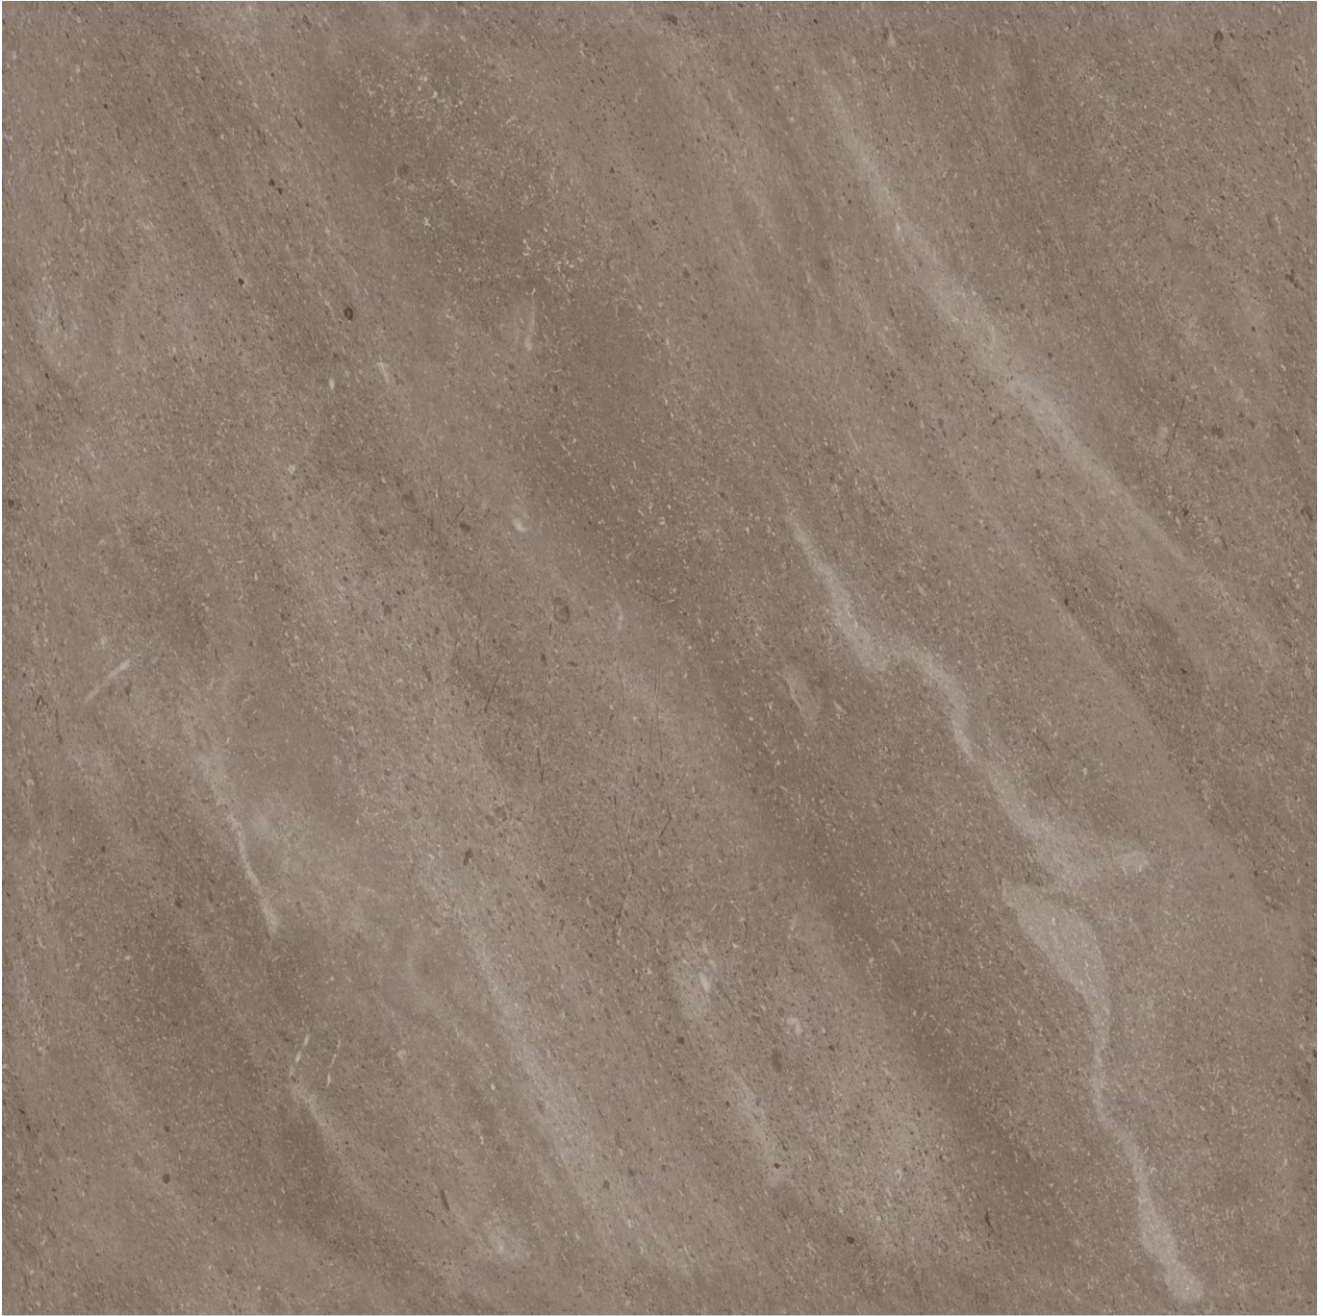

ATLANTA AGED

R-04

Antovia™
surfaces

600x
600mm

Matt
Finish

ATLANTA CHOCO

R-04

ATLANTA CHOCO