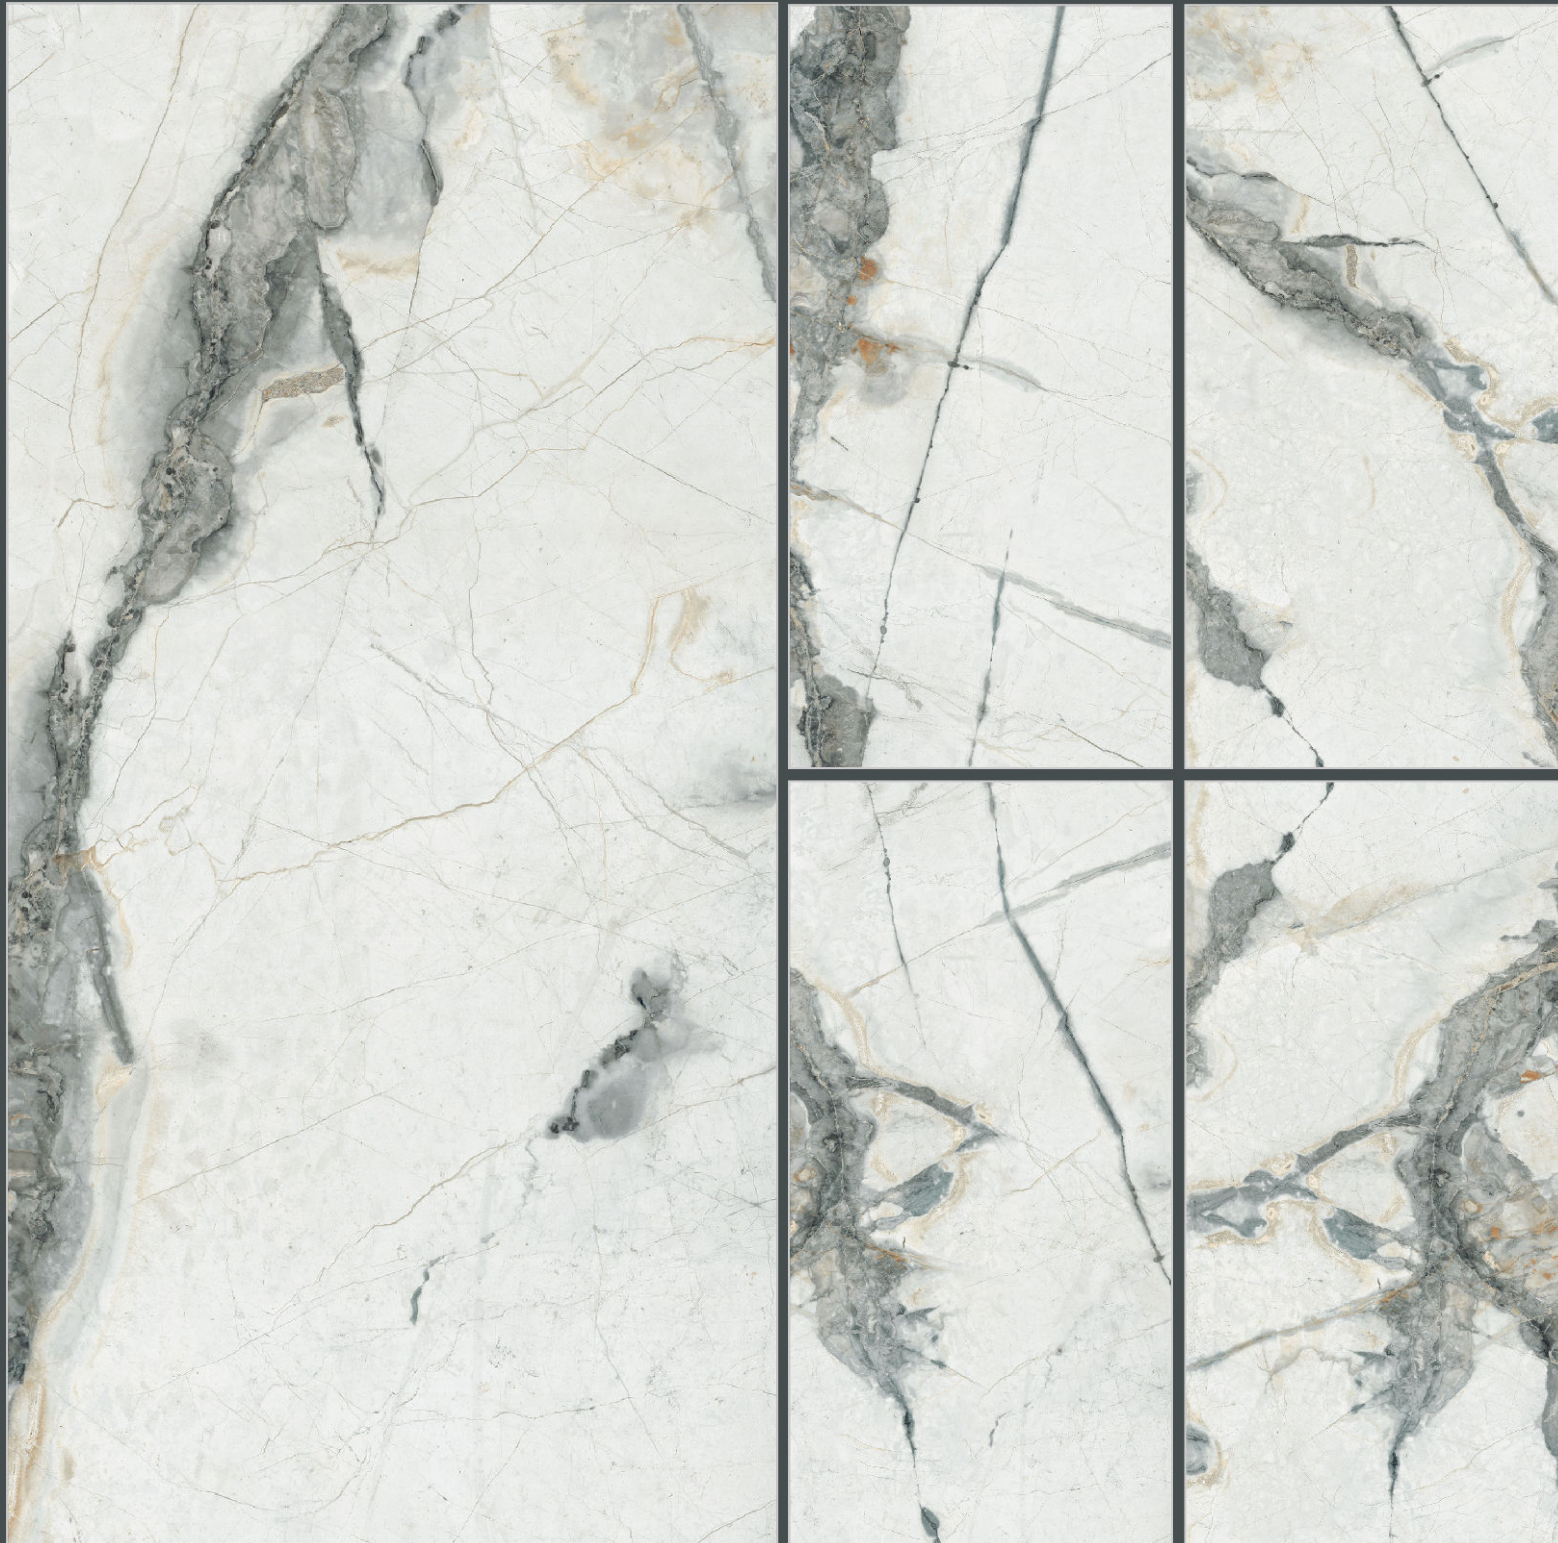

Finish

Glossy

Thickness

8.5MM

Random

5

← BACK

CHAMPION STATUARIO