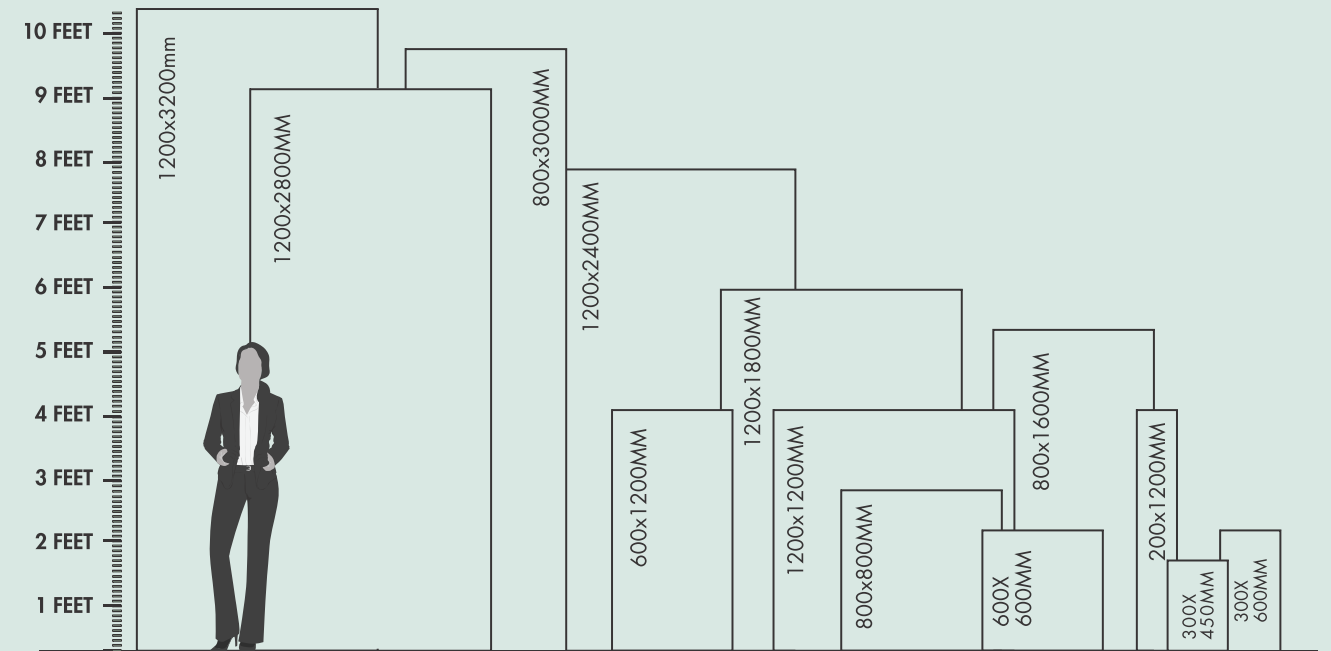

WIDE RANGE OF GVT, PGVT, CERAMIC & PORCELAIN TILES IN MULTIPLE SIZES & FINISHES

- ✓ **PORCELAIN TILES** ⇄ 8MM
- ✓ **SLAB** ⇄ 6,9,12,15MM
- ✓ **FULL BODY** ⇄ 8.5MM & 15MM
- ✓ **CERAMIC WALL** ⇄ 9MM
- ✓ **CERAMIC FLOOR** ⇄ 8.5MM
- ✓ **DOUBLE CHARGE** ⇄ 8MM