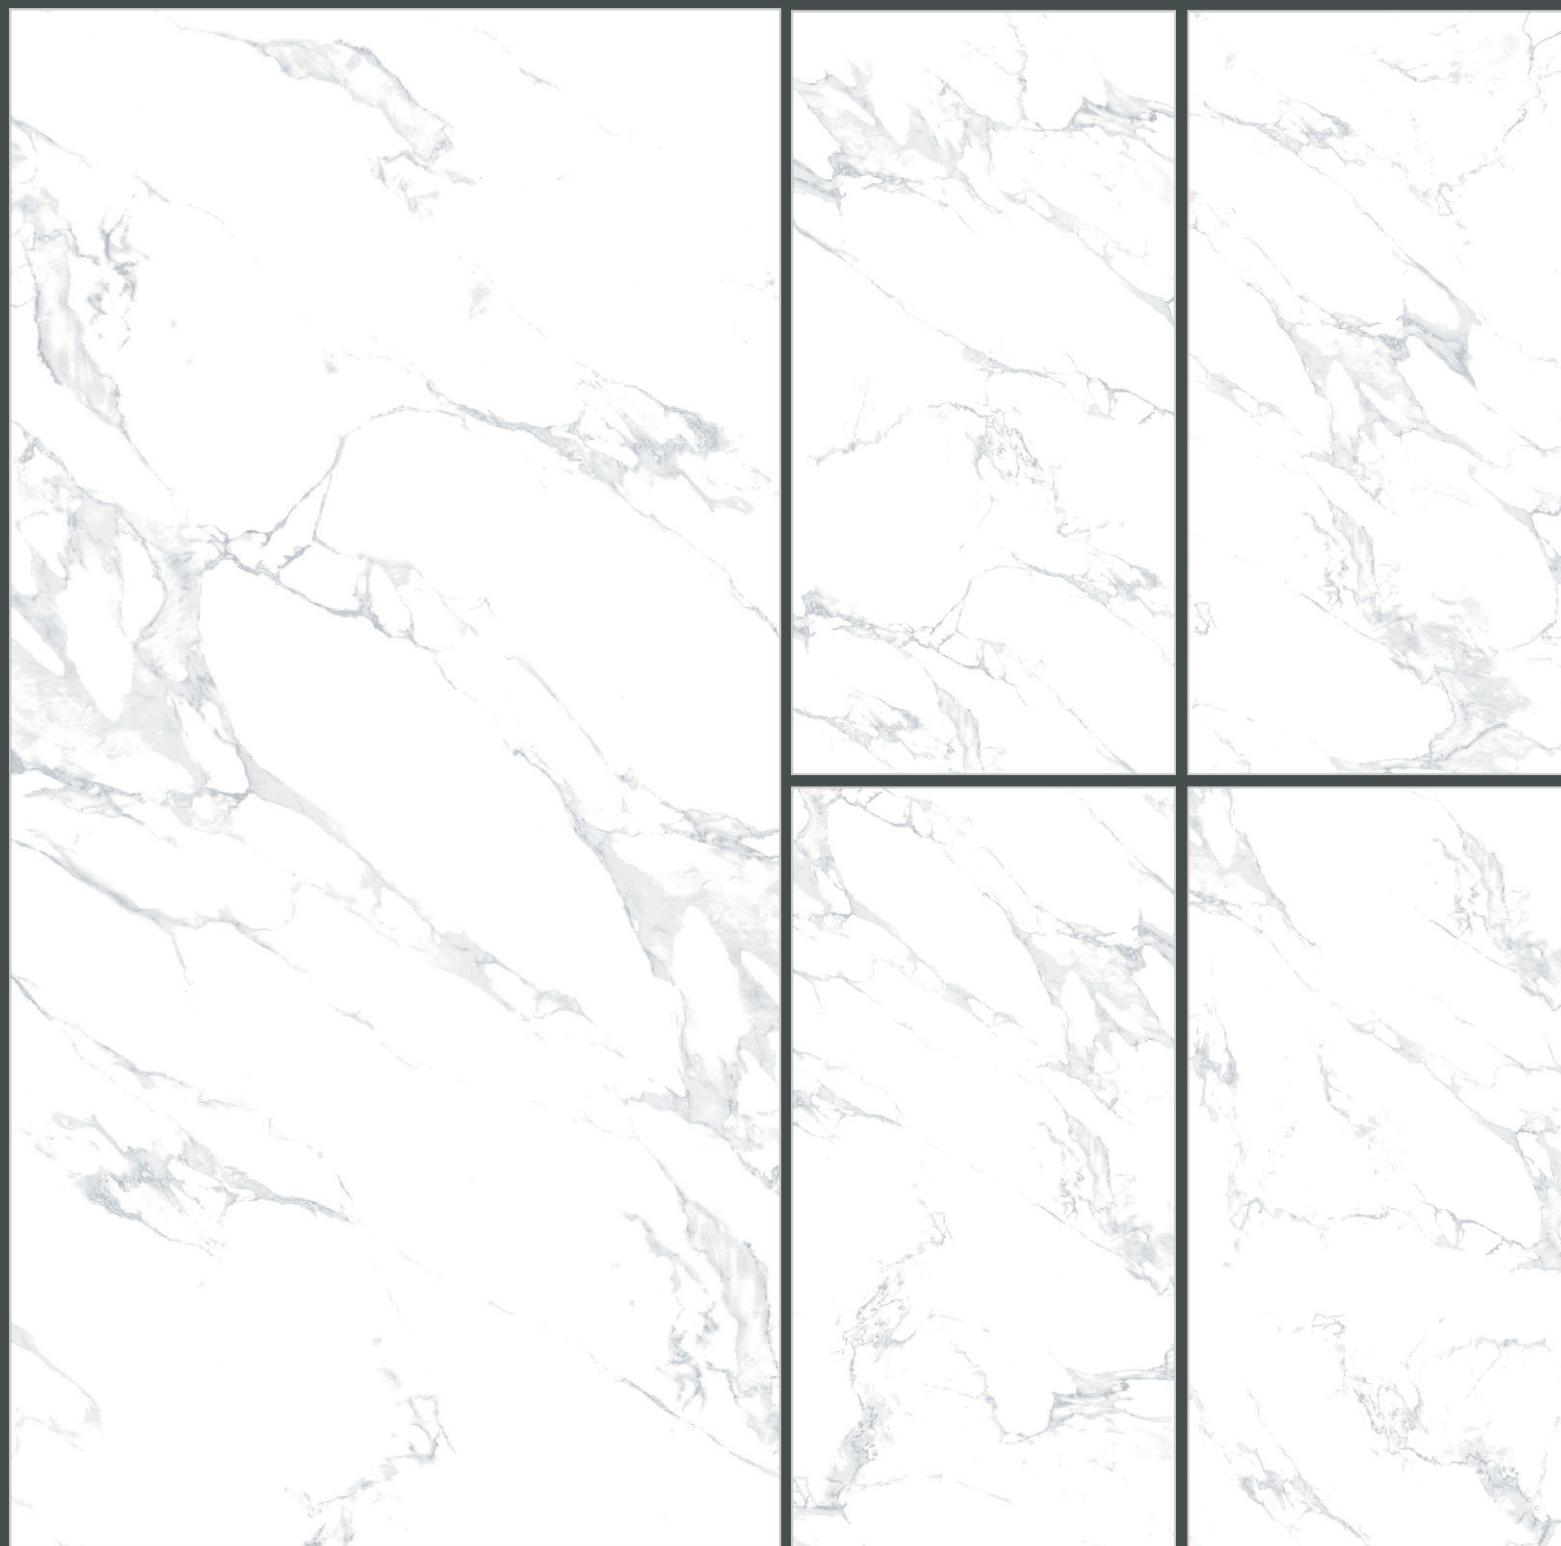

CARRARA WHITE

Size

600X1200MM

Finish

Glossy

Thickness

8.5MM

Random

5