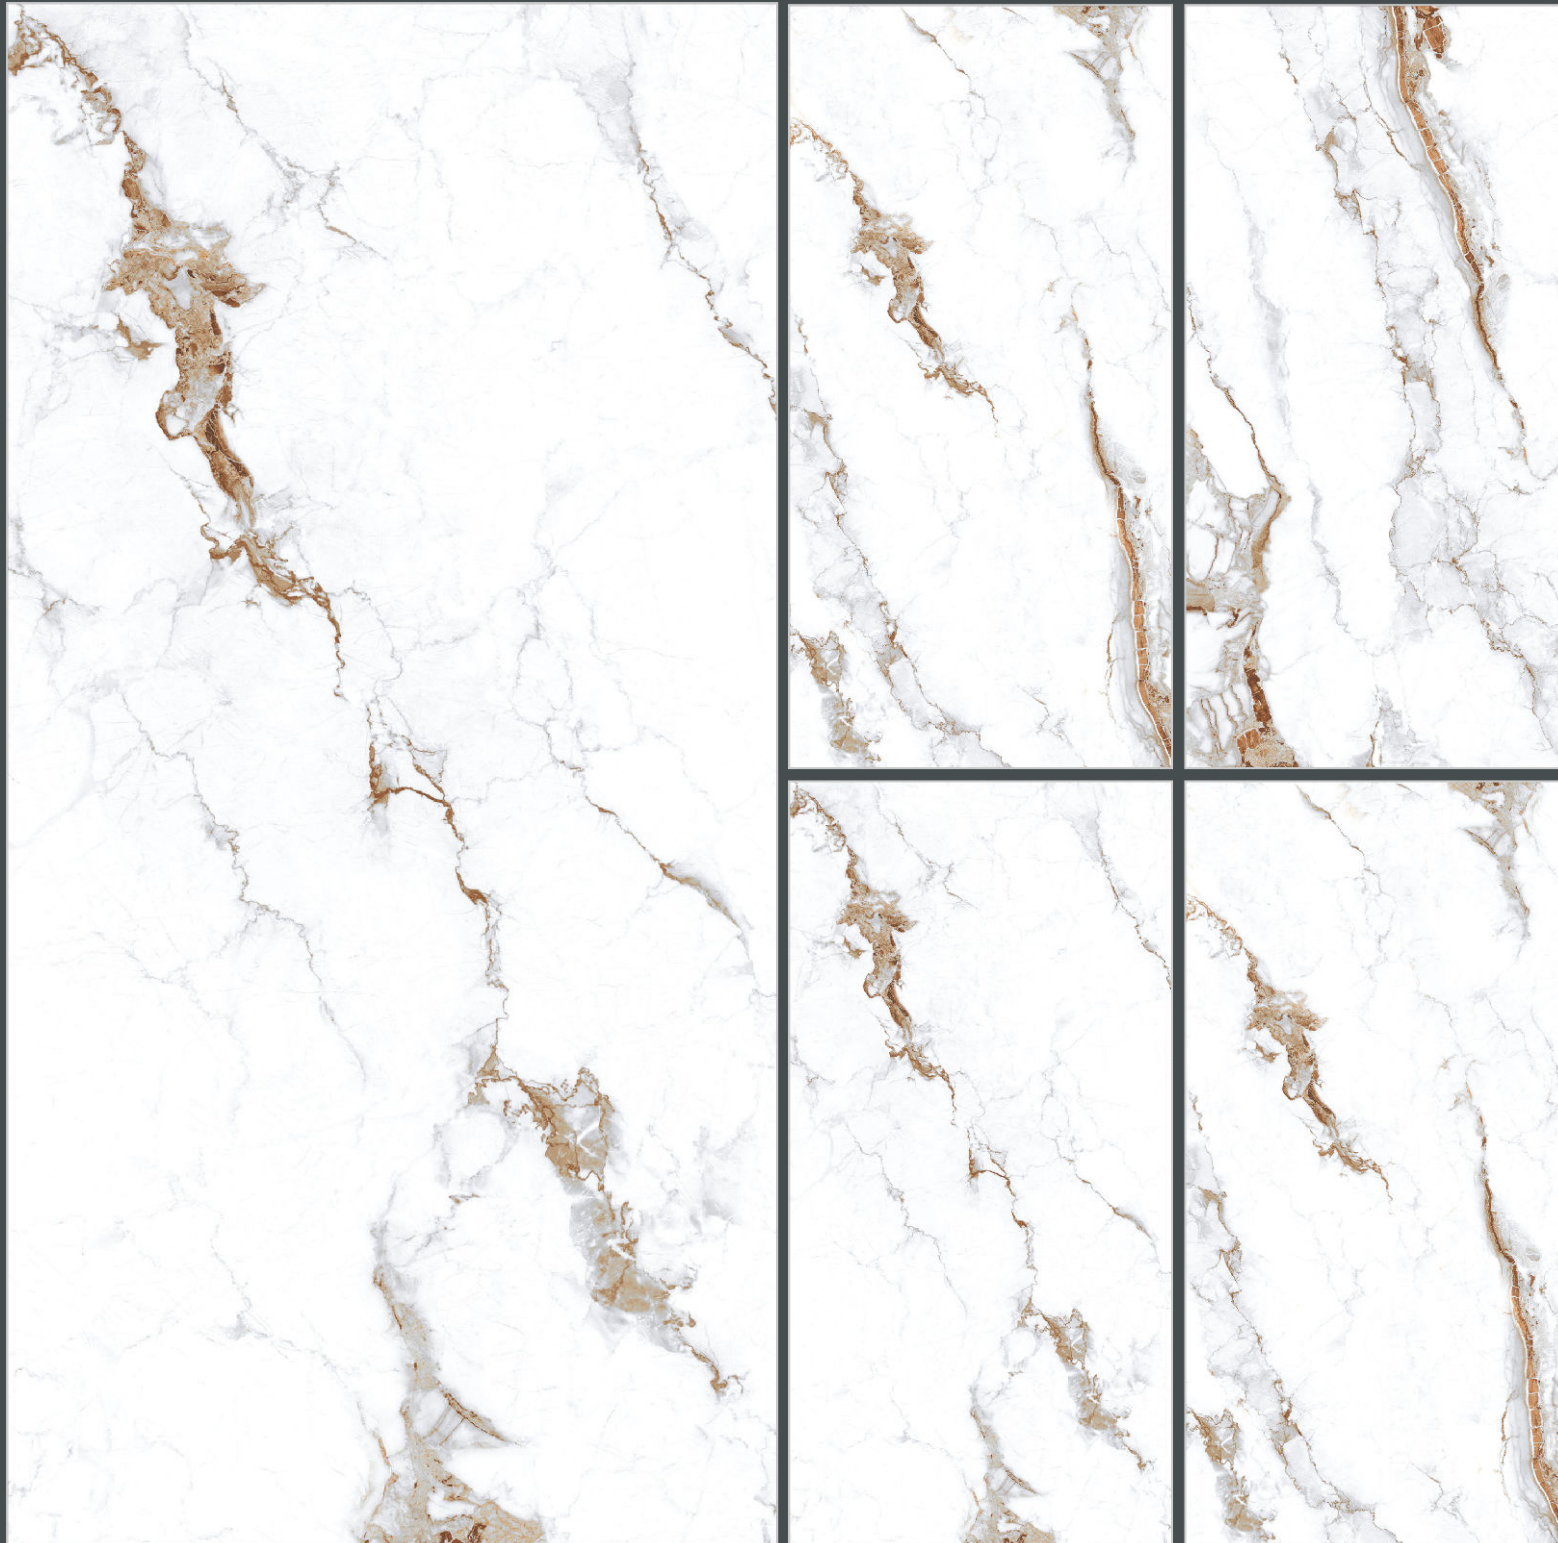

CAPRIA WHITE

Size

600X1200MM

Finish

Glossy

Thickness

8.5MM

Random

3

BACK