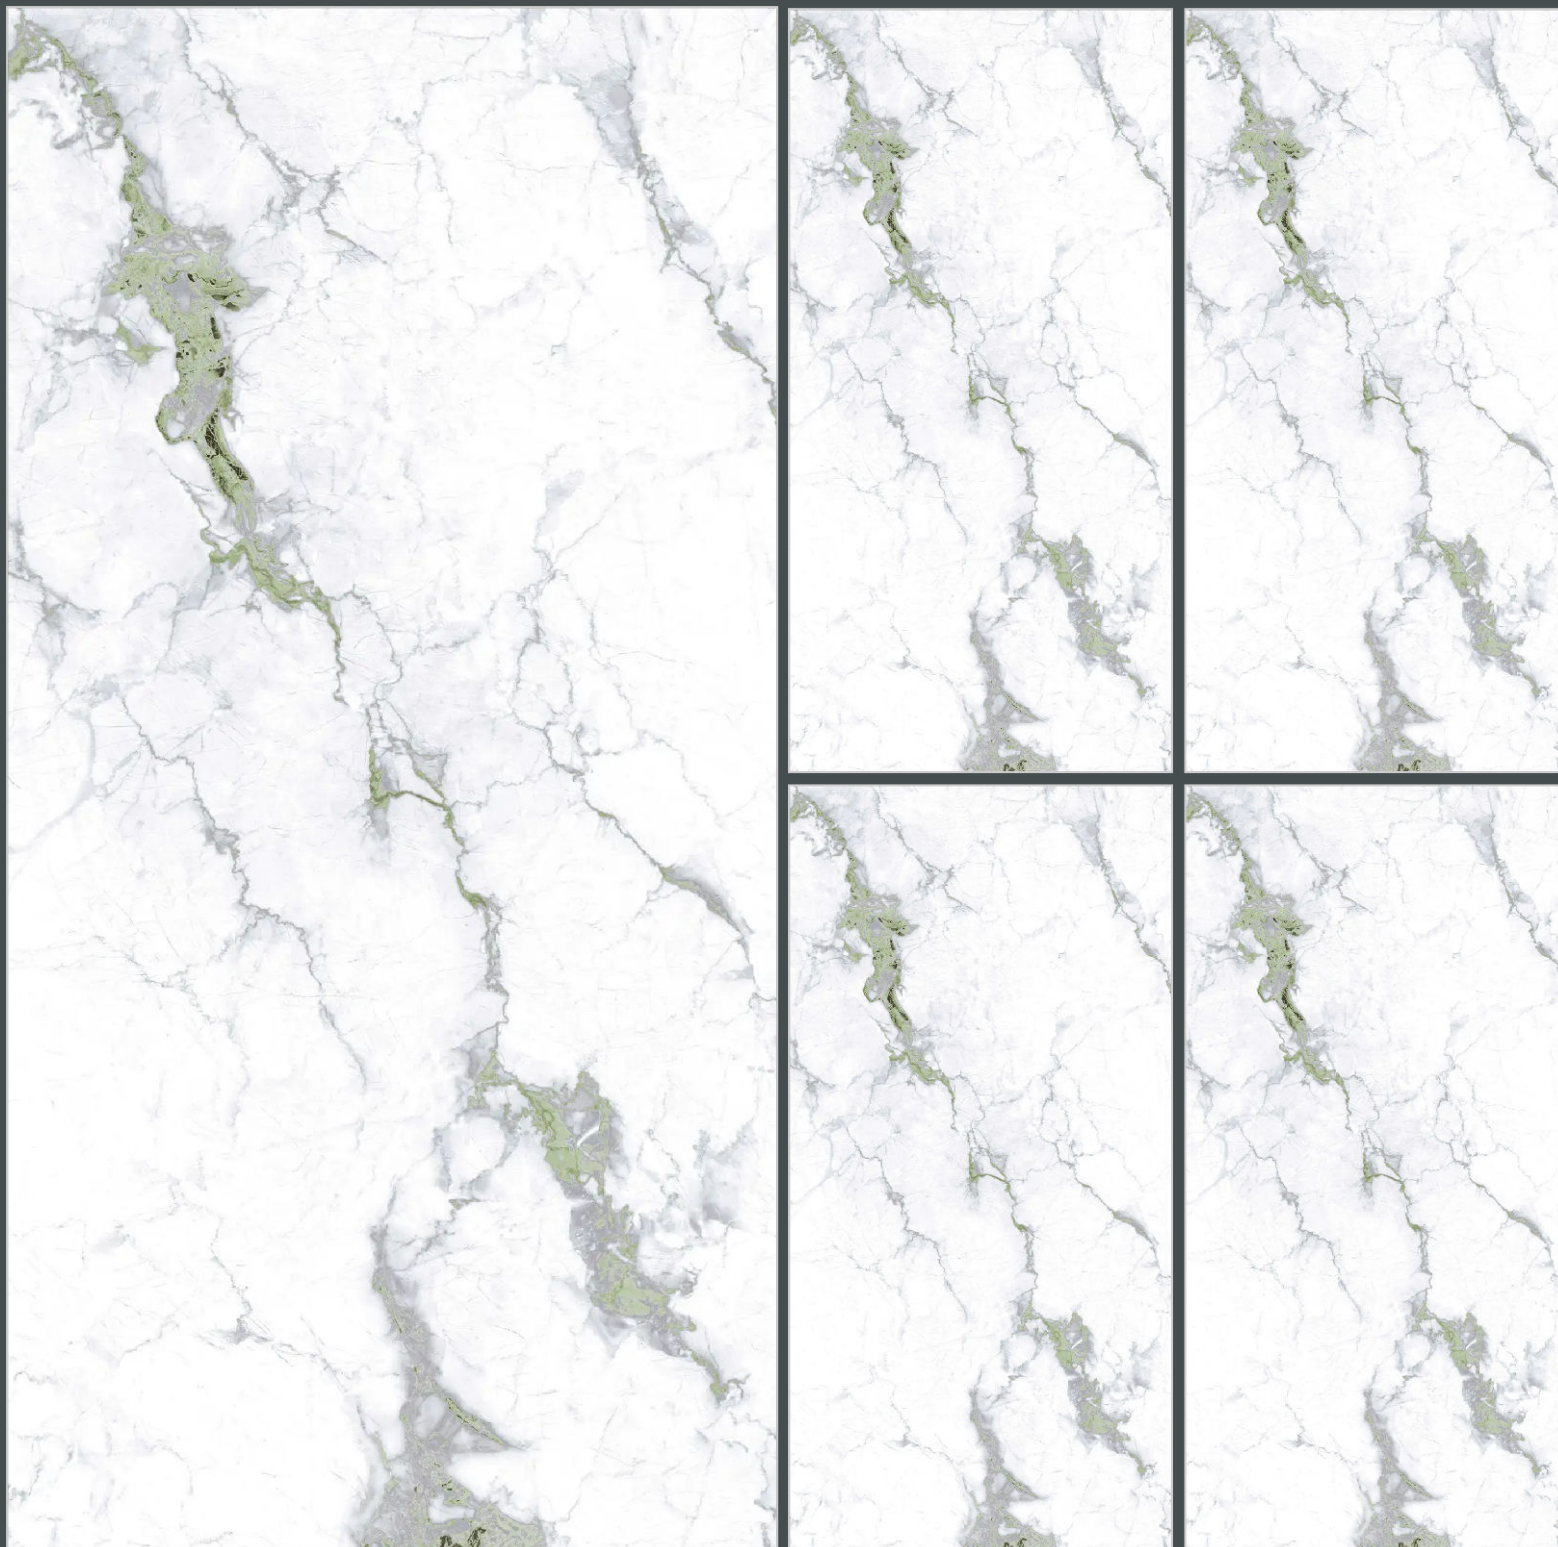

CAPRIA GREEN

Size

600X1200MM

Finish

Glossy

Thickness

8.5MM

Random

3

BACK