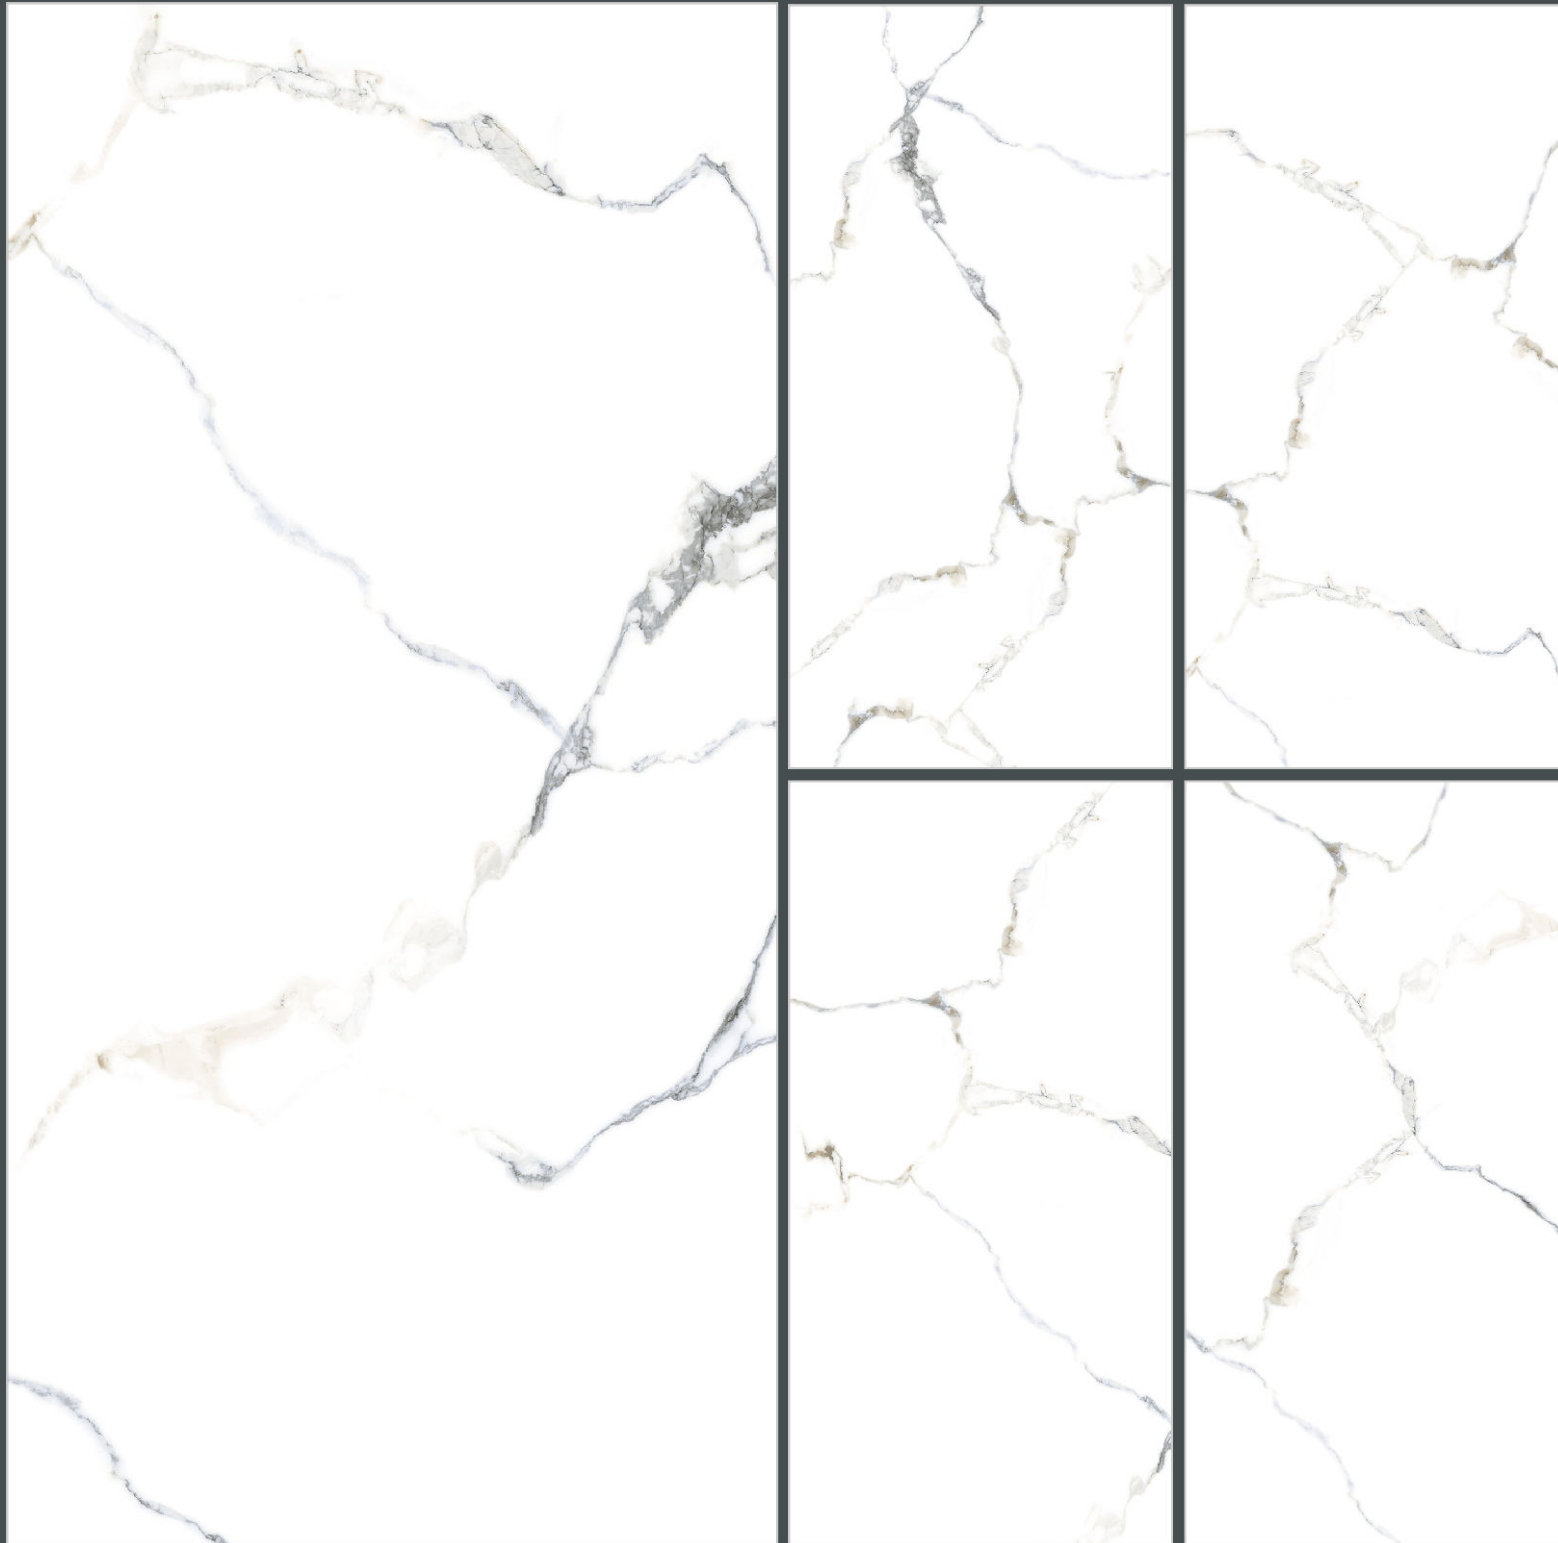

Glossy

Thickness

8.5MM

Random

3

← BACK

STATUARIO SMOKE

Size