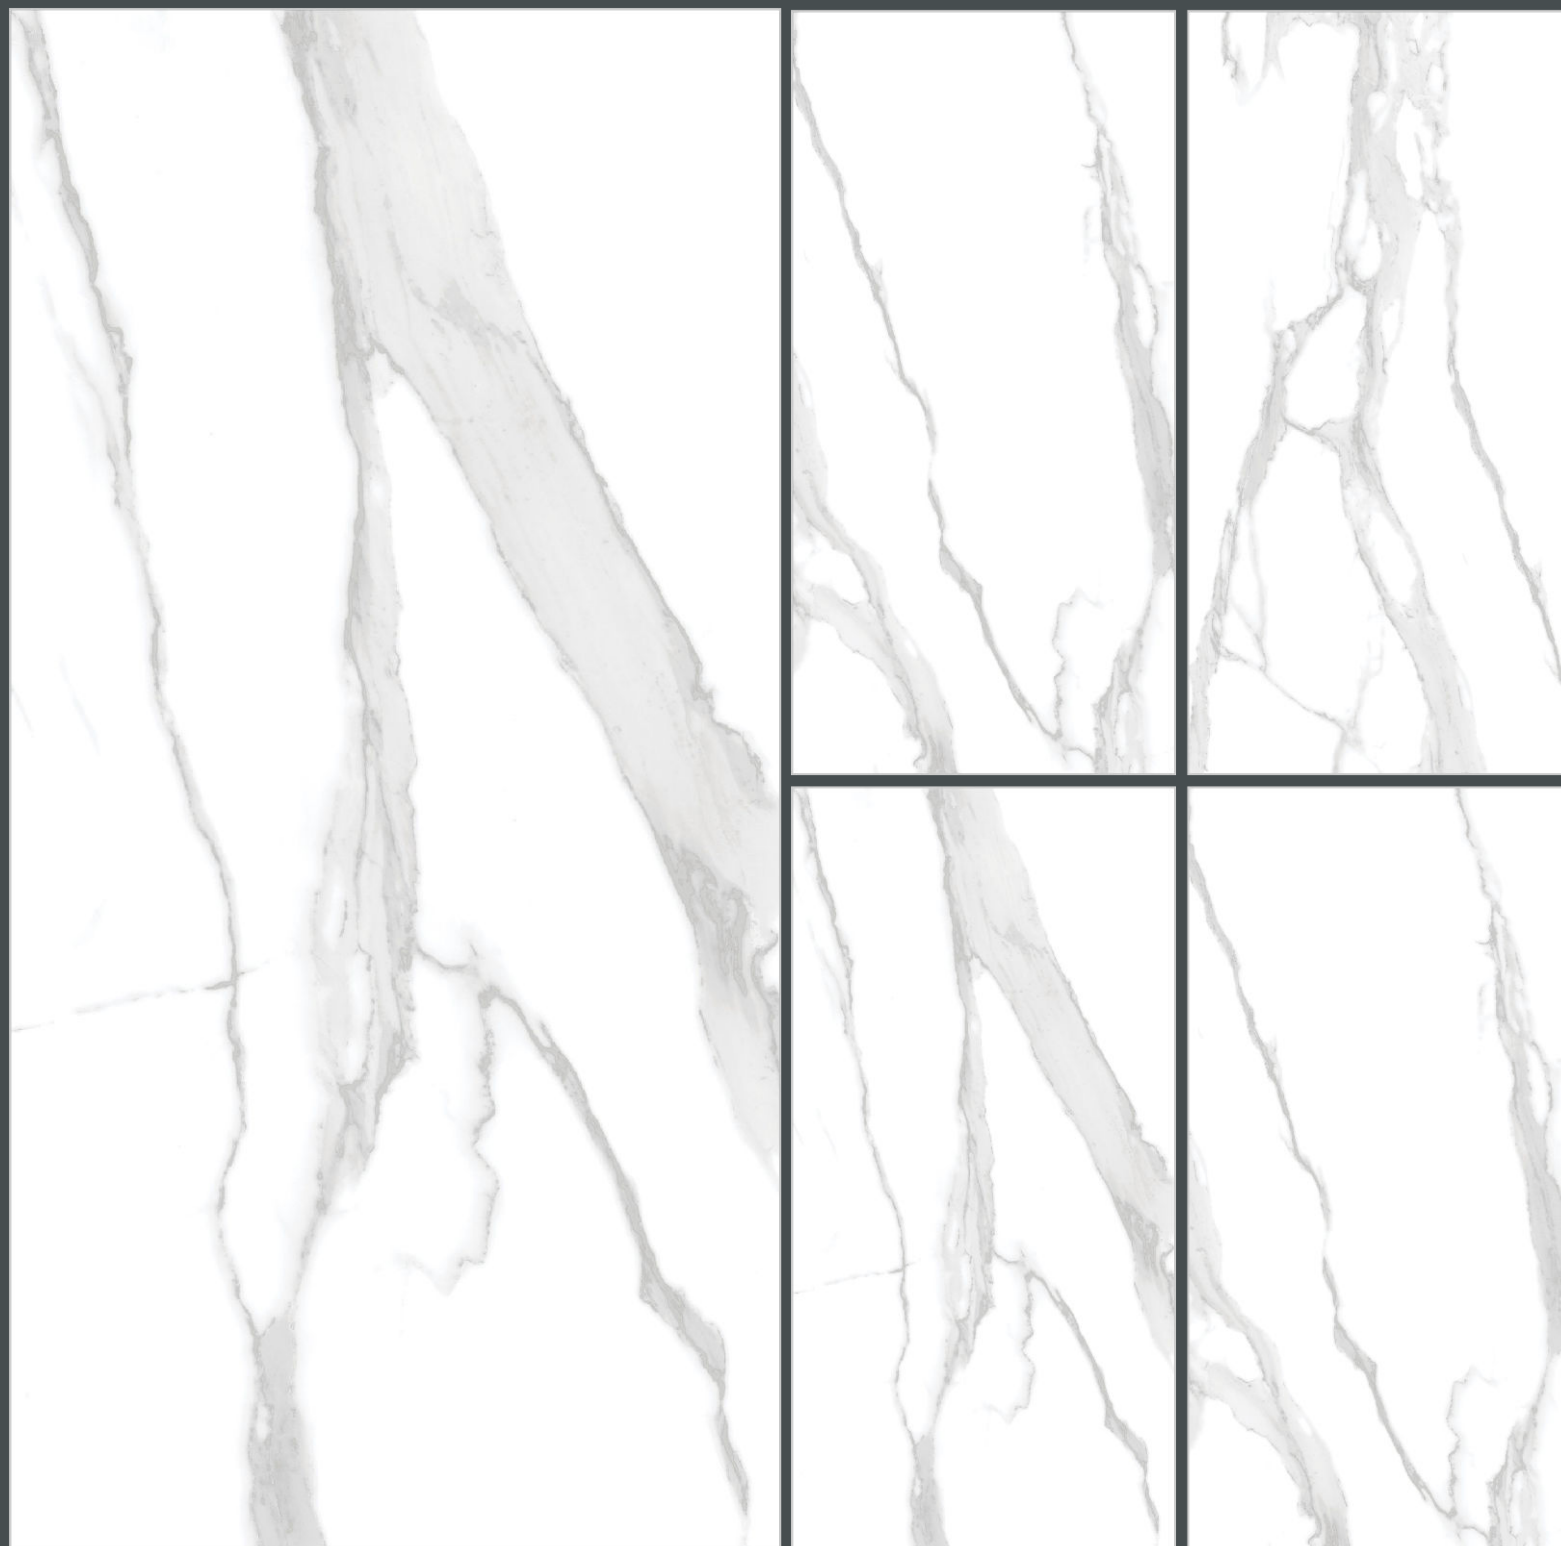

WONDER WHITE

Size

600X1200MM

Finish

Glossy

Thickness

8.5MM

Random

3