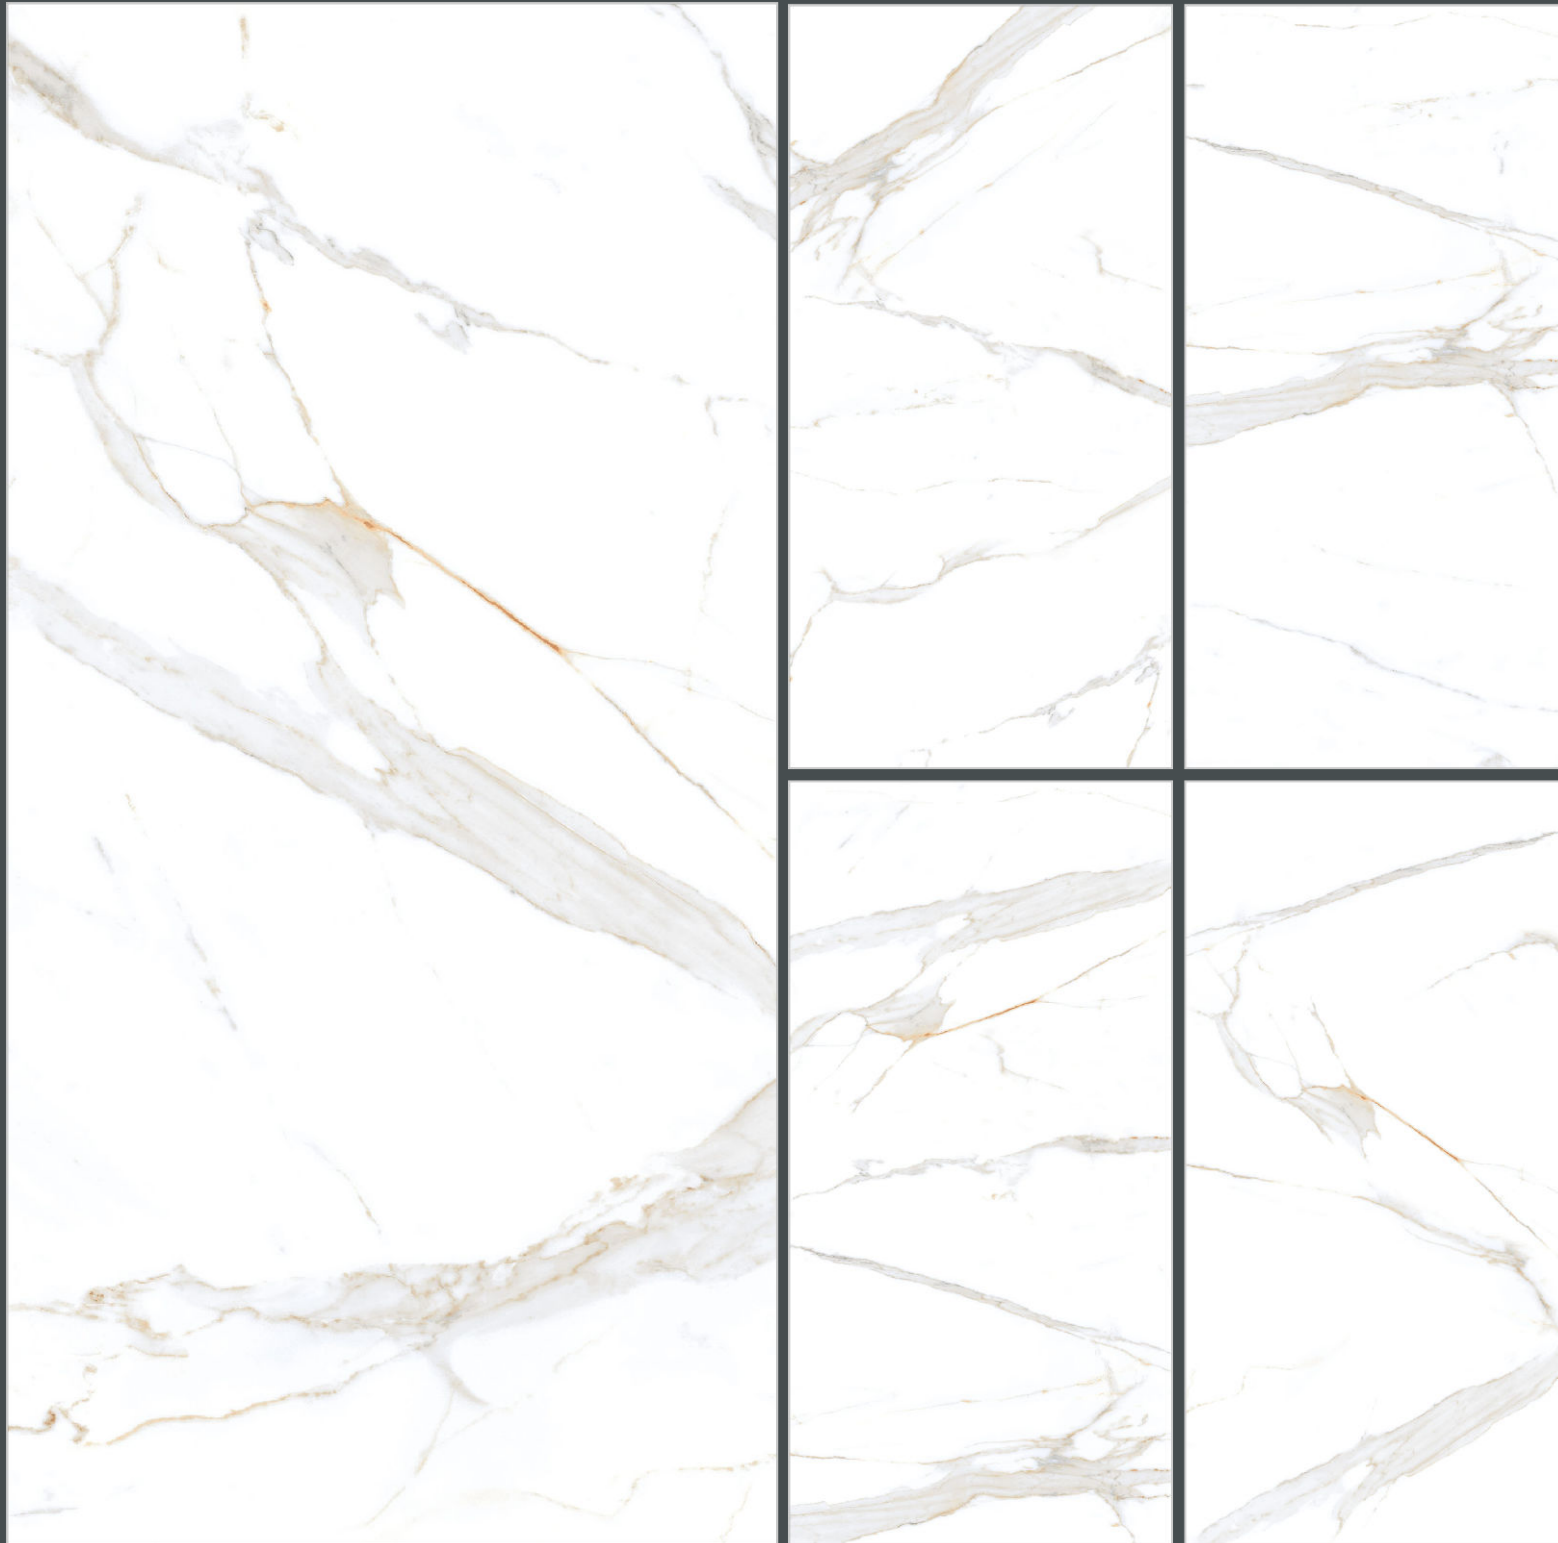

ALASKA NATURAL

Size

600X1200MM

Finish

Glossy

Thickness

8.5MM

Random

7

← BACK