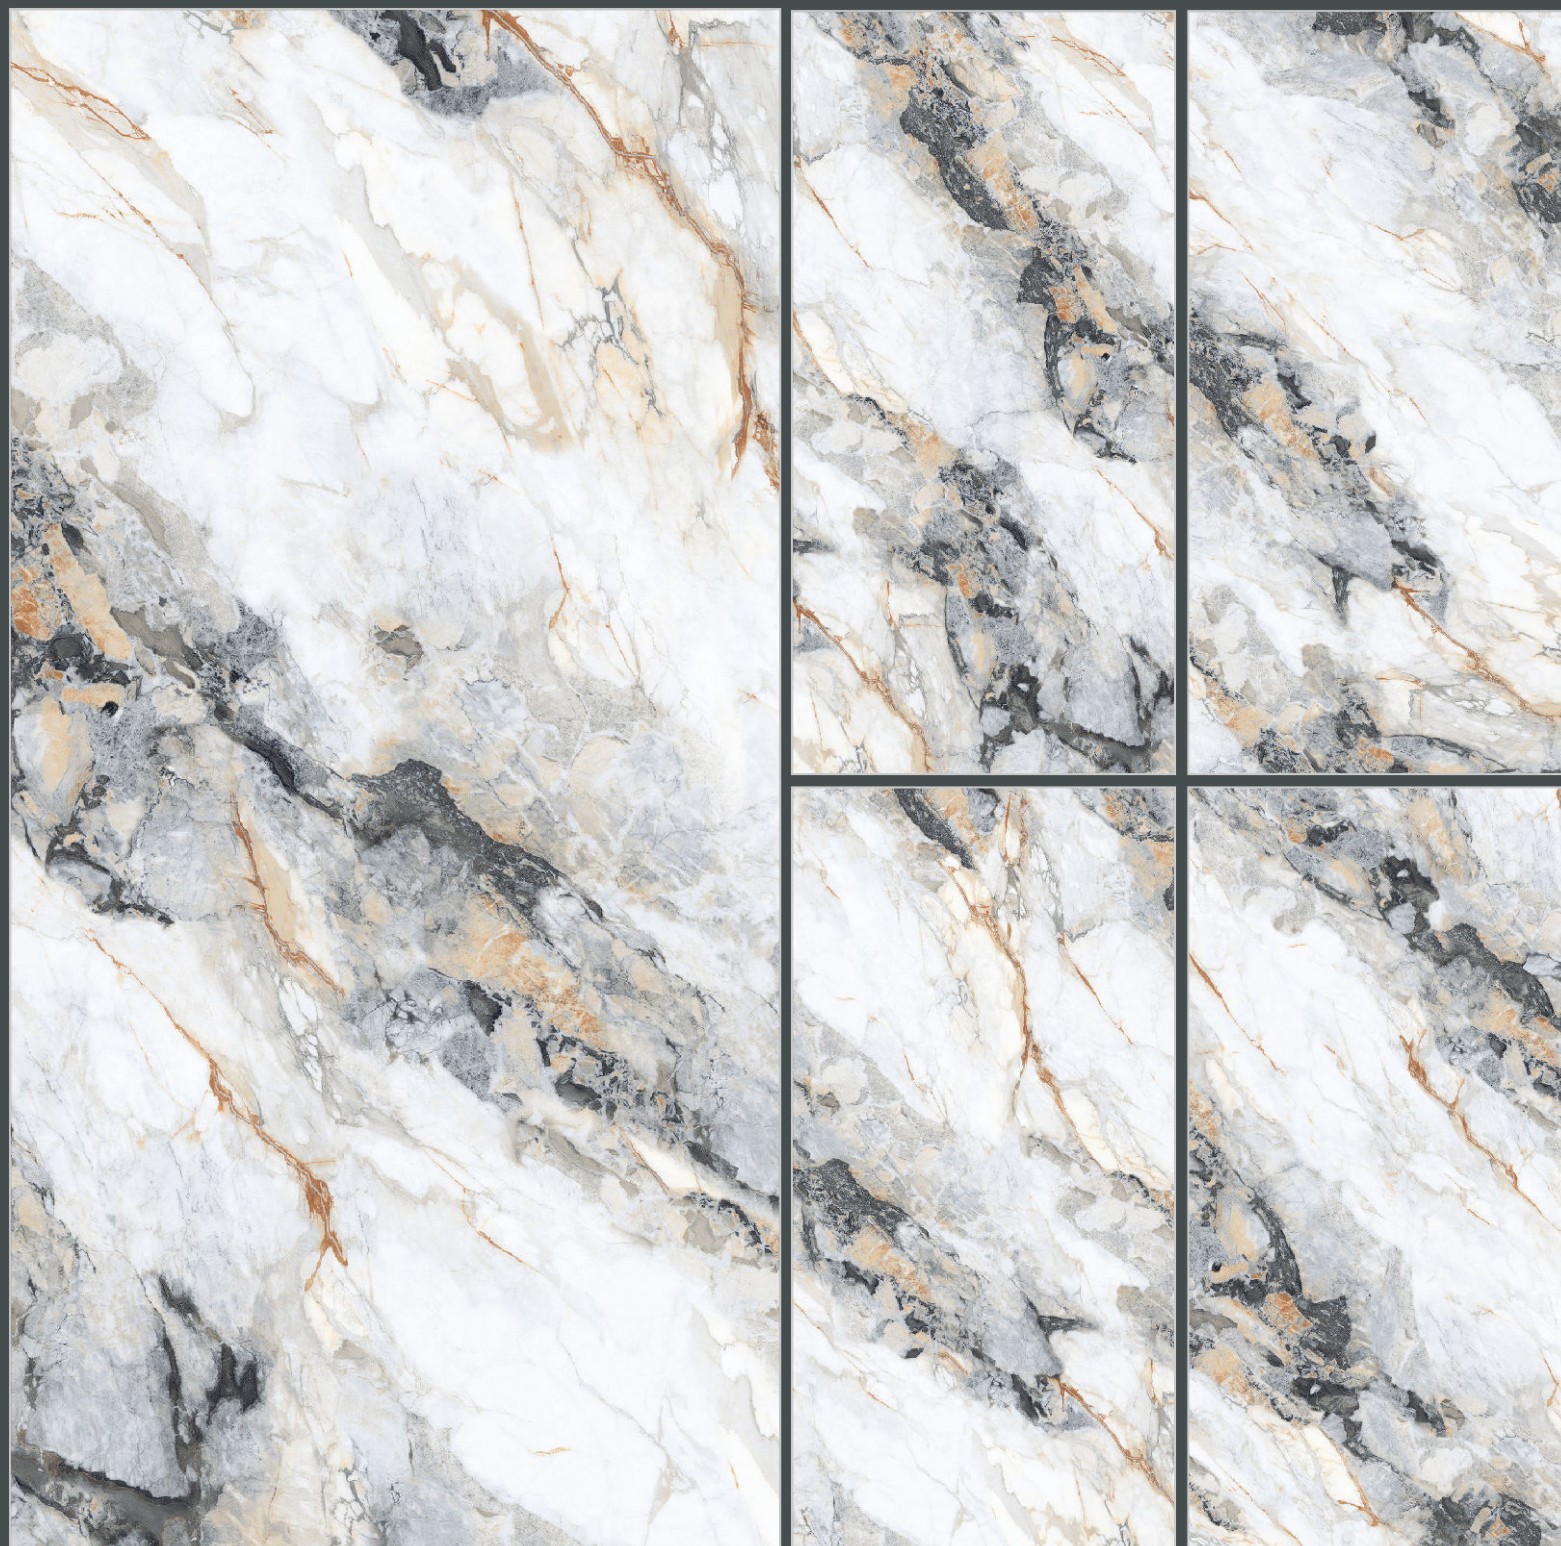

8.5MM

Random

7

← BACK

TUNISIA GOLD

Size

600X1200MM

Finish