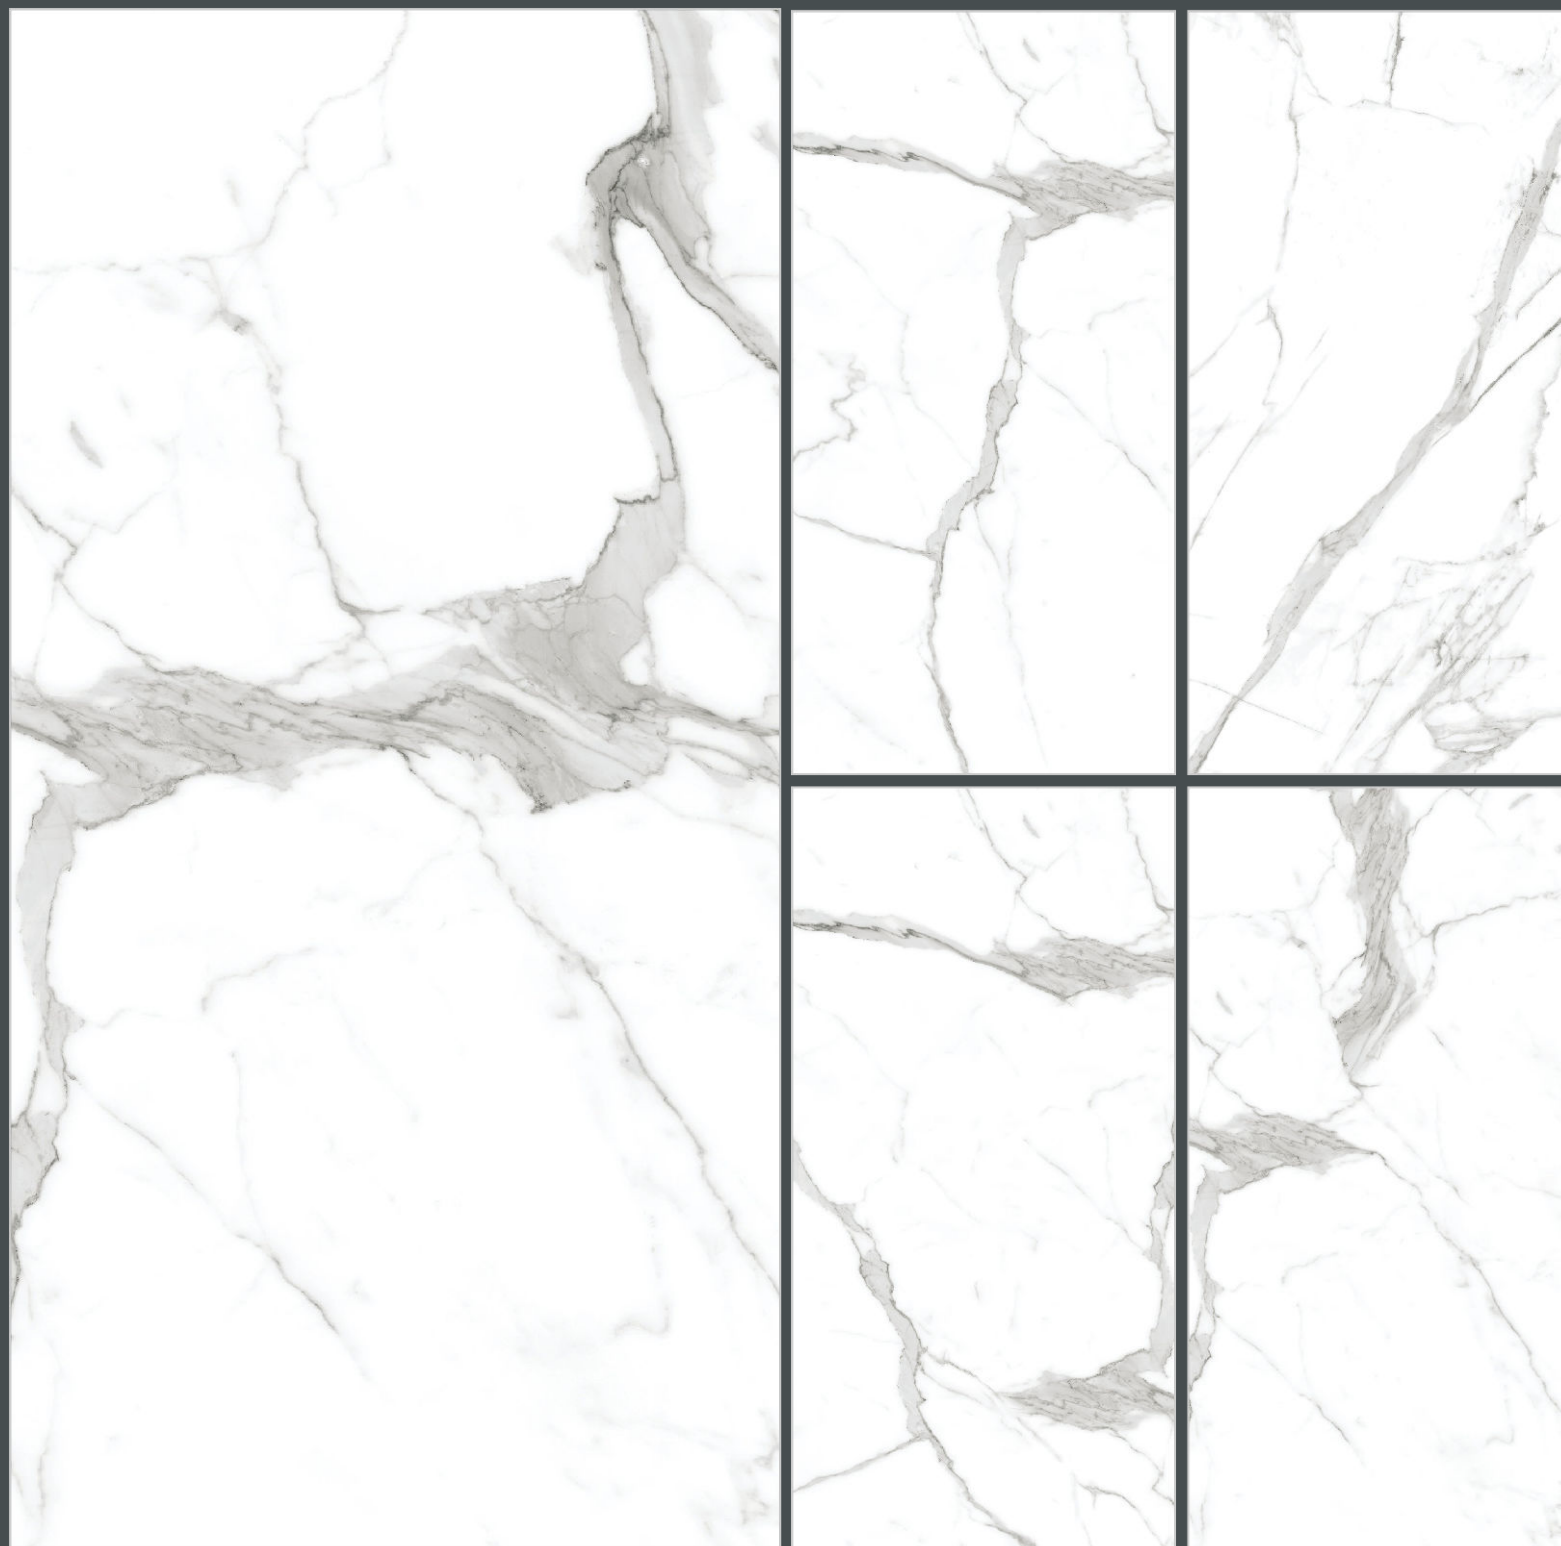

Glossy

Thickness

8.5MM

Random

5

CEIZER CARRARA

Size

600X1200MM