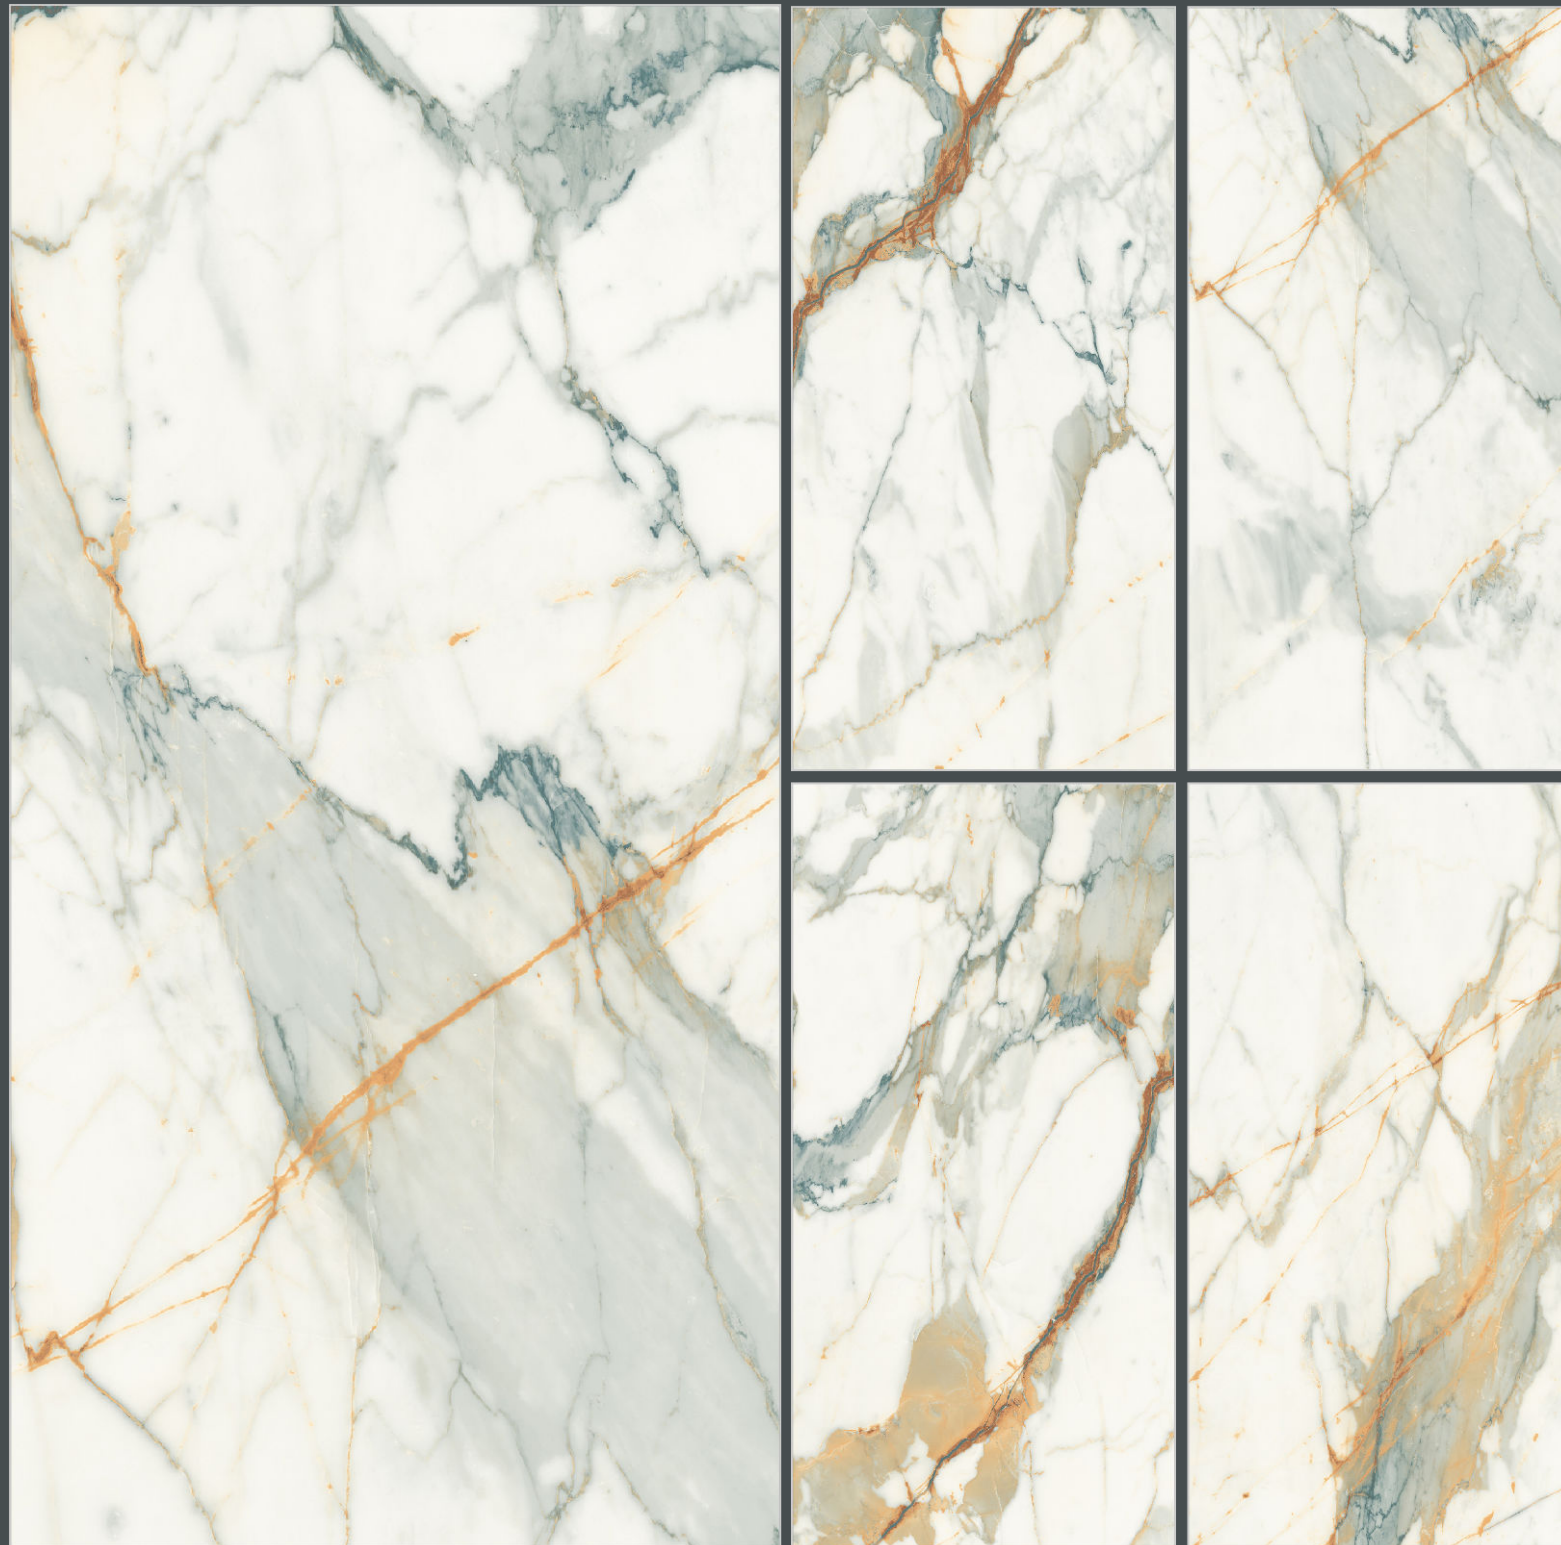

Thickness

8.5MM

Random

3

← BACK

STATUARIO
Collection

LUXURY GOLD

Size